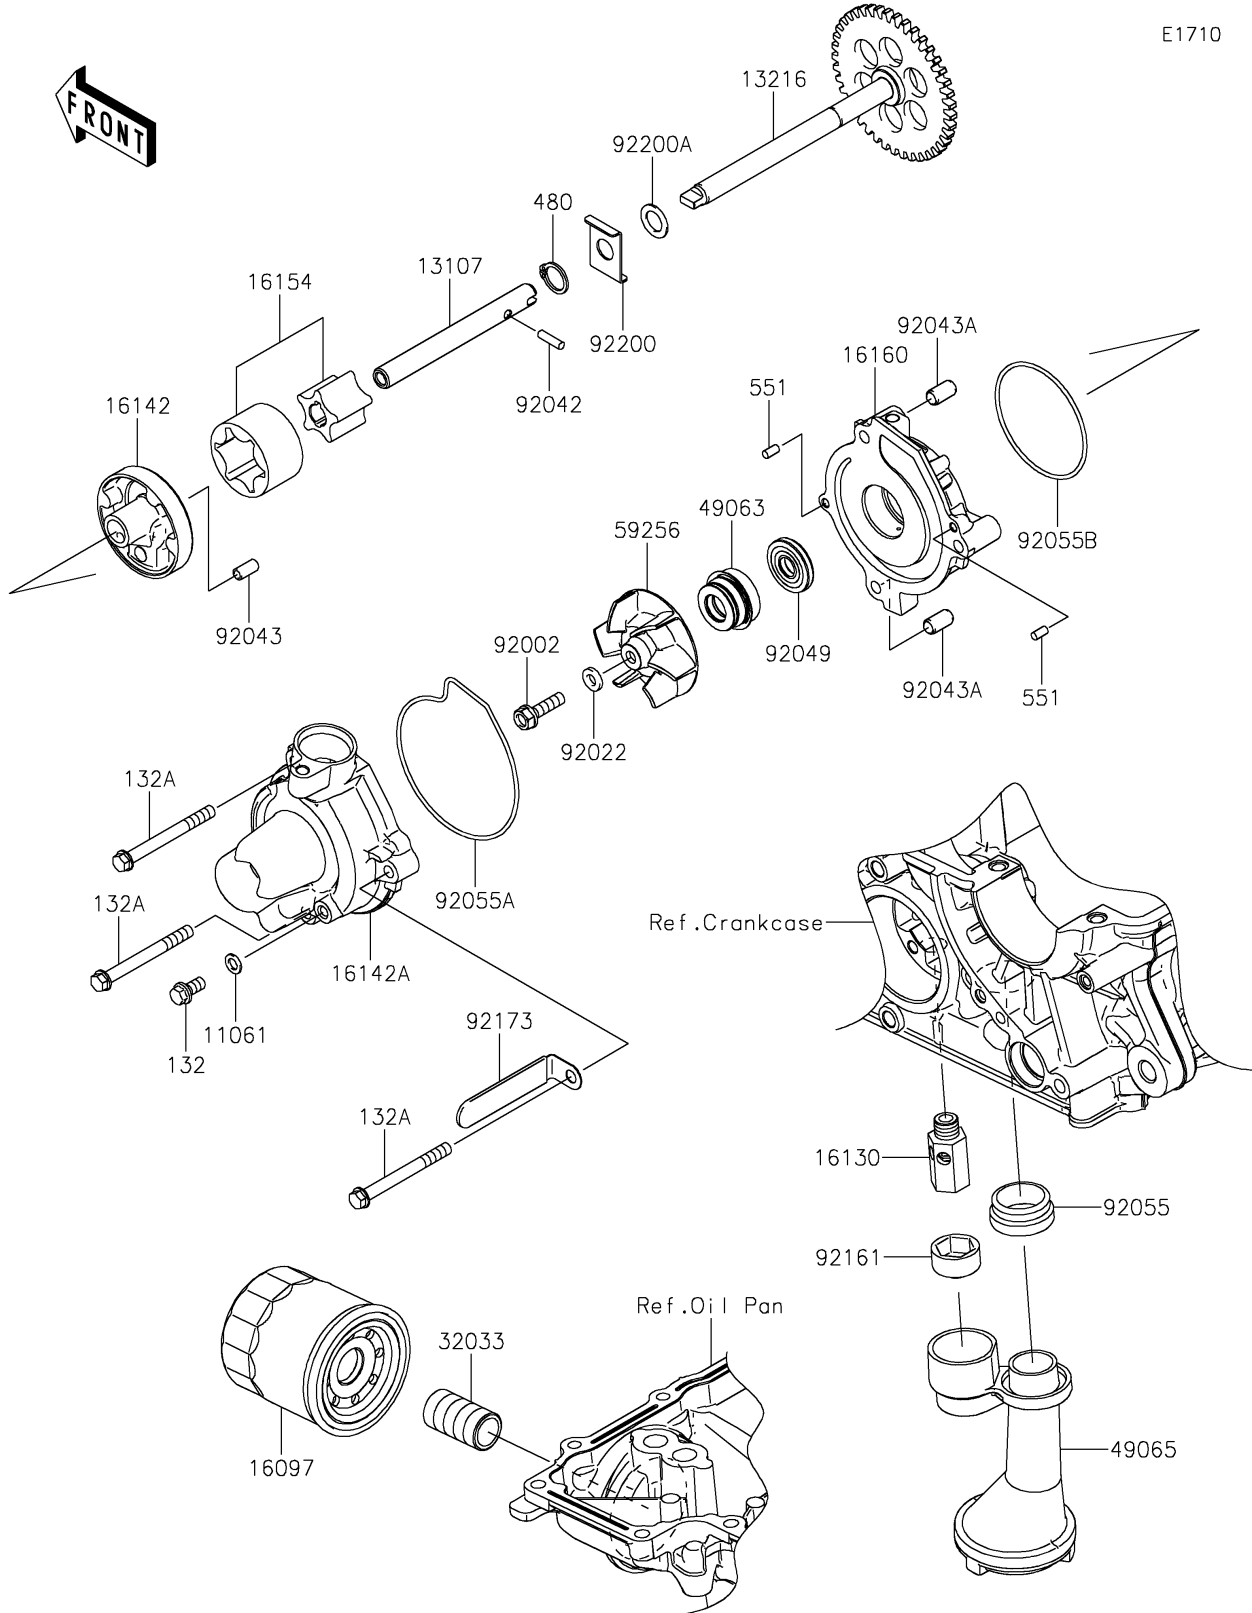

# 2019 Z900RS ABS PARTS DIAGRAM

## Oil Pump/Oil Filter

E1710

# 2019 Z900RS ABS PARTS LIST

Oil Pump/Oil Filter

ITEM NAME	PART NUMBER	QUANTITY
-----------	-------------	----------