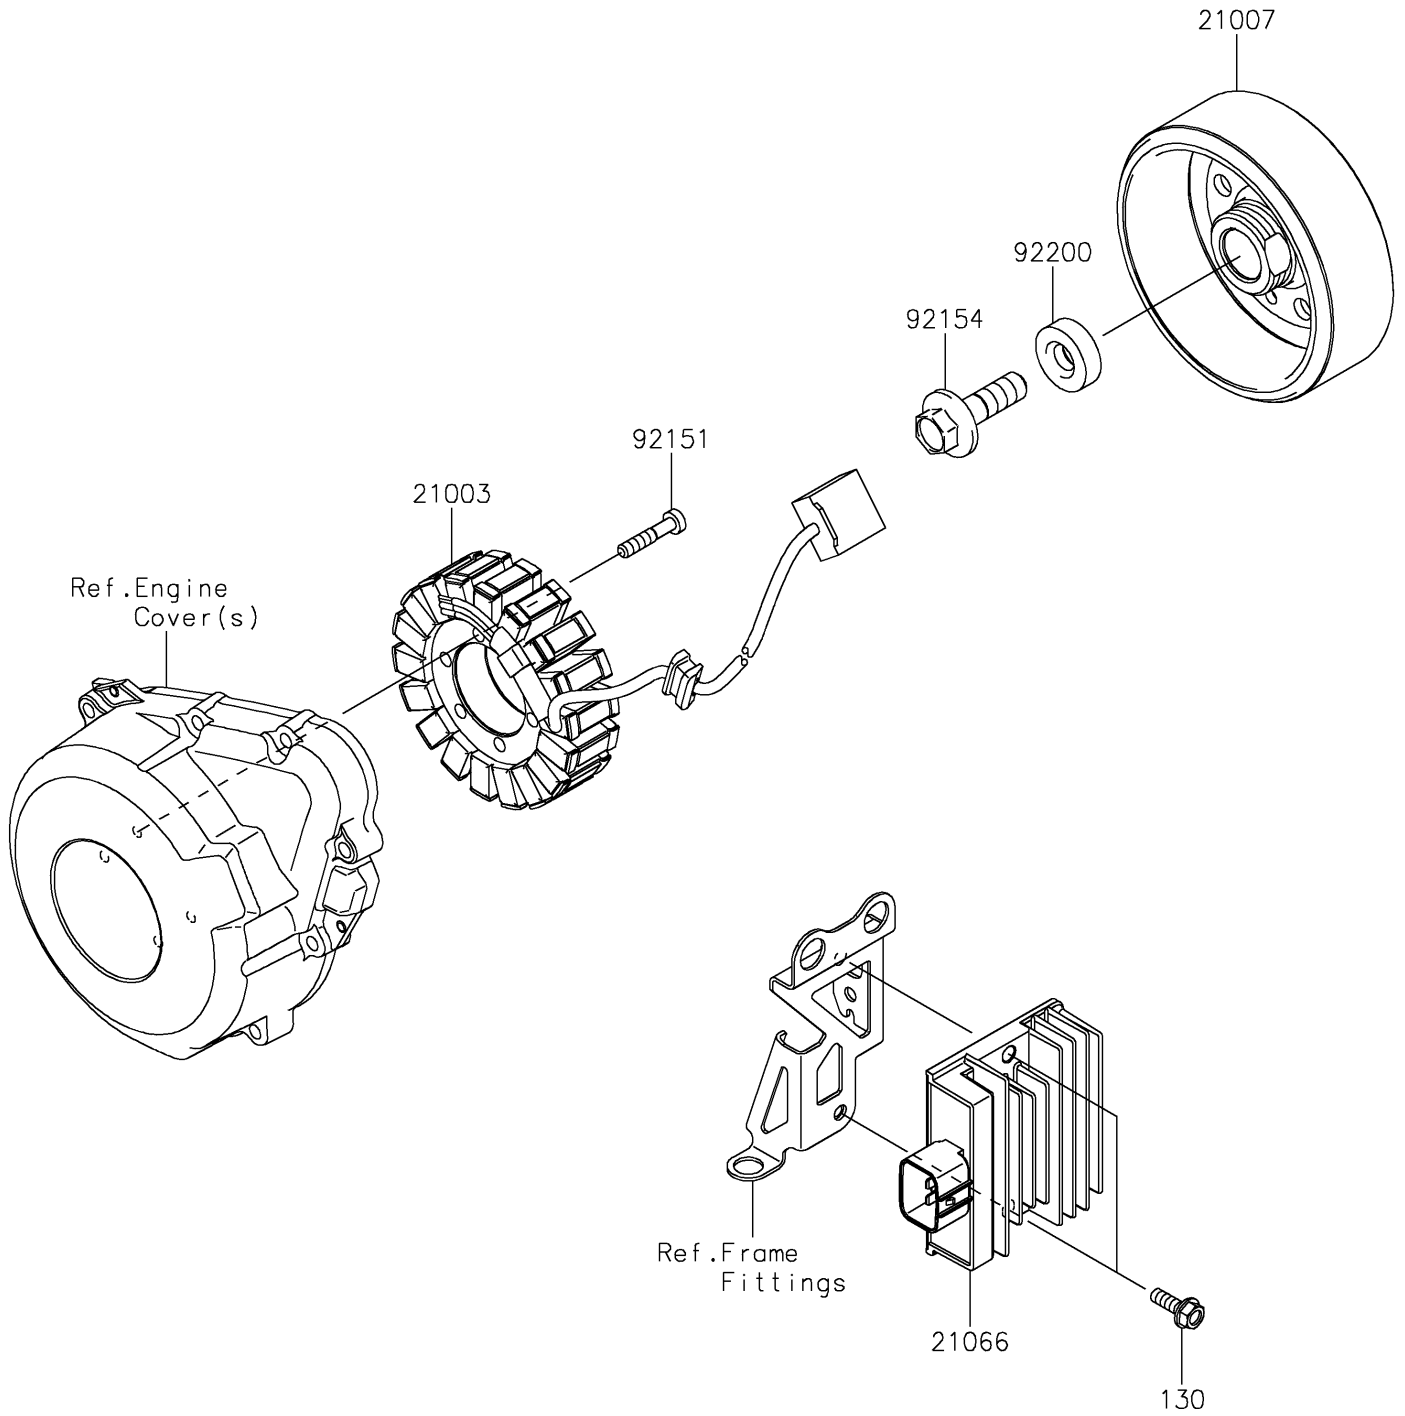

2020 Z900RS ABS PARTS DIAGRAM

Generator

E1810

2020 Z900RS ABS PARTS LIST

Generator

ITEM NAME	PART NUMBER	QUANTITY
STATOR (Ref # 21003)	21003-0179	1
ROTOR (Ref # 21007)	21007-0654	1
REGULATOR-VOLTAGE (Ref # 21066)	21066-0760	1
BOLT,6X30 (Ref # 92151)	92151-1626	4
BOLT,FLANGED,12X40 (Ref # 92154)	92154-2650	1
WASHER,12X34X9 (Ref # 92200)	92200-0369	1
BOLT-FLANGED,6X18 (Ref # 130)	130CA0618	2