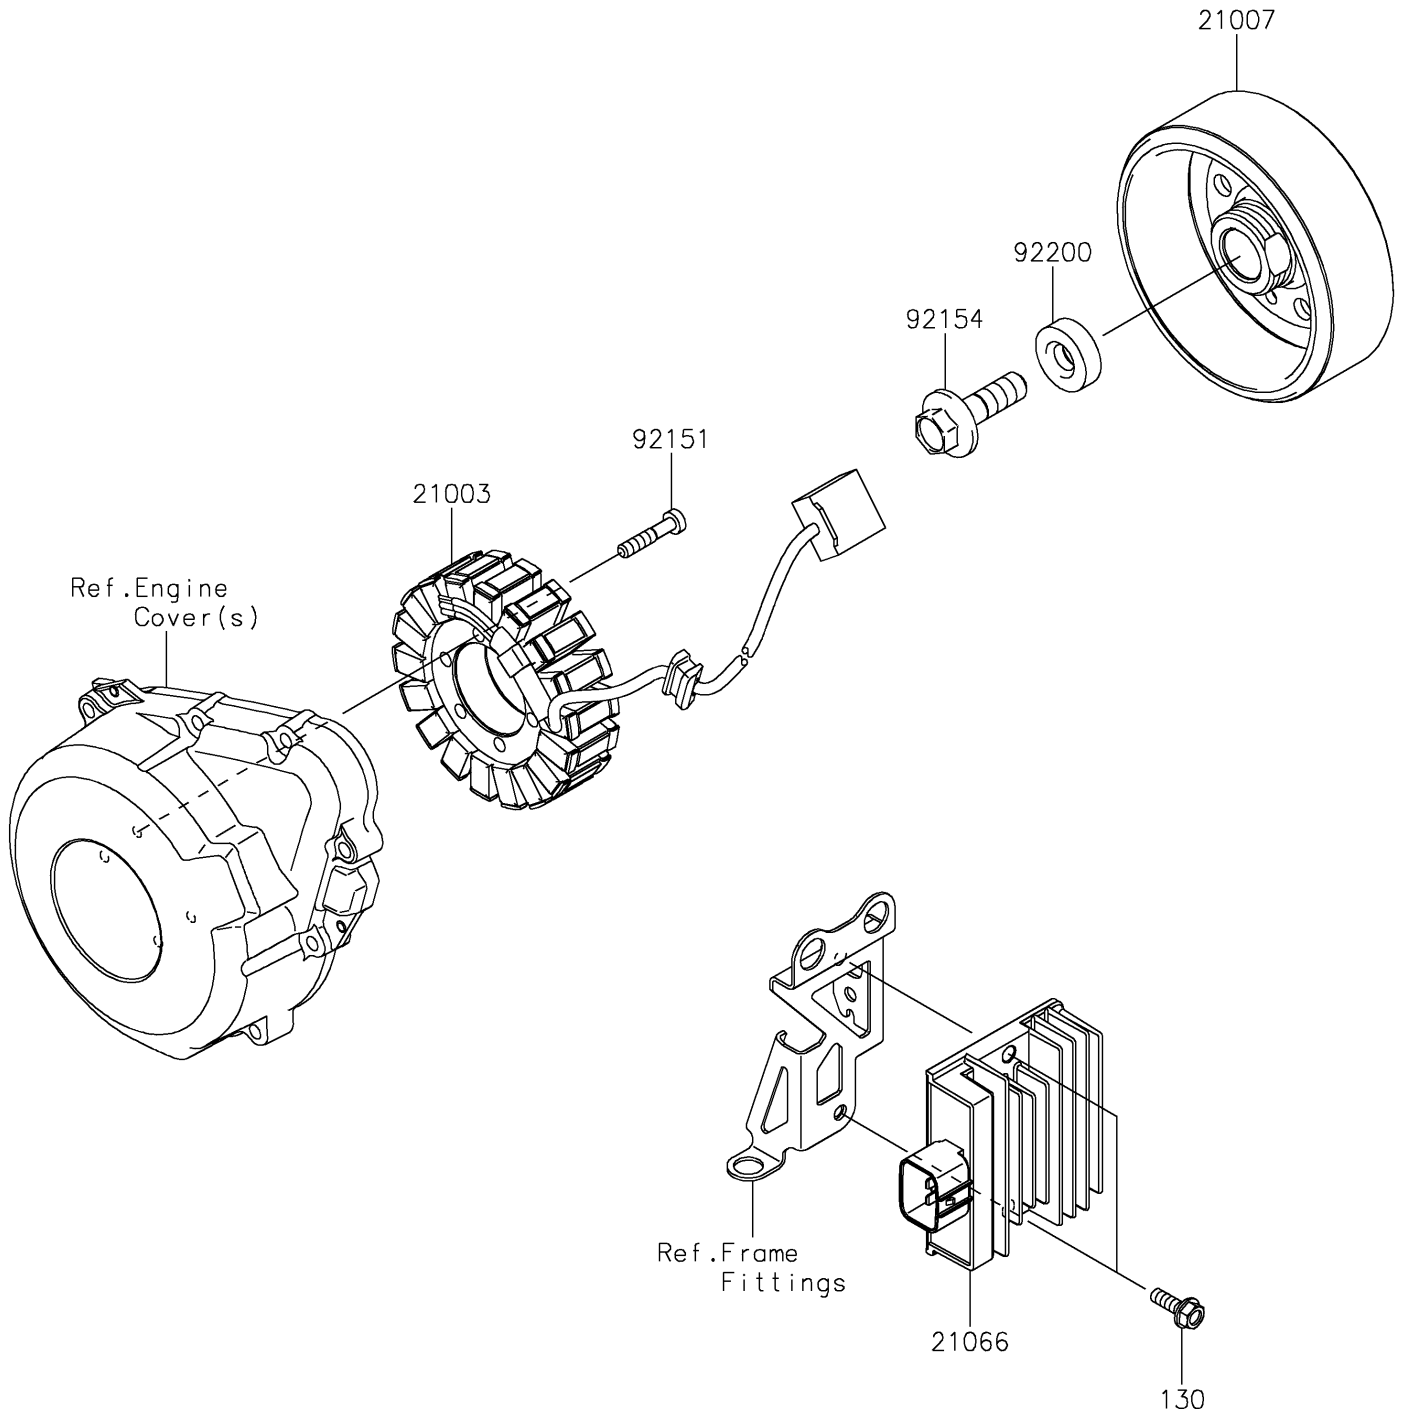

2020 Z900RS ABS PARTS DIAGRAM

Generator

E1810

2020 Z900RS ABS PARTS LIST

Generator

ITEM NAME	PART NUMBER	QUANTITY
STATOR (Ref # 21003)	21003-0179	1
ROTOR (Ref # 21007)	21007-0654	1
REGULATOR-VOLTAGE (Ref # 21066)	21066-0760	1
BOLT,6X30 (Ref # 92151)	92151-1626	4
BOLT,FLANGED,12X40 (Ref # 92154)	92154-2650	1
WASHER,12X34X9 (Ref # 92200)	92200-0369	1
BOLT-FLANGED,6X18 (Ref # 130)	130CA0618	2