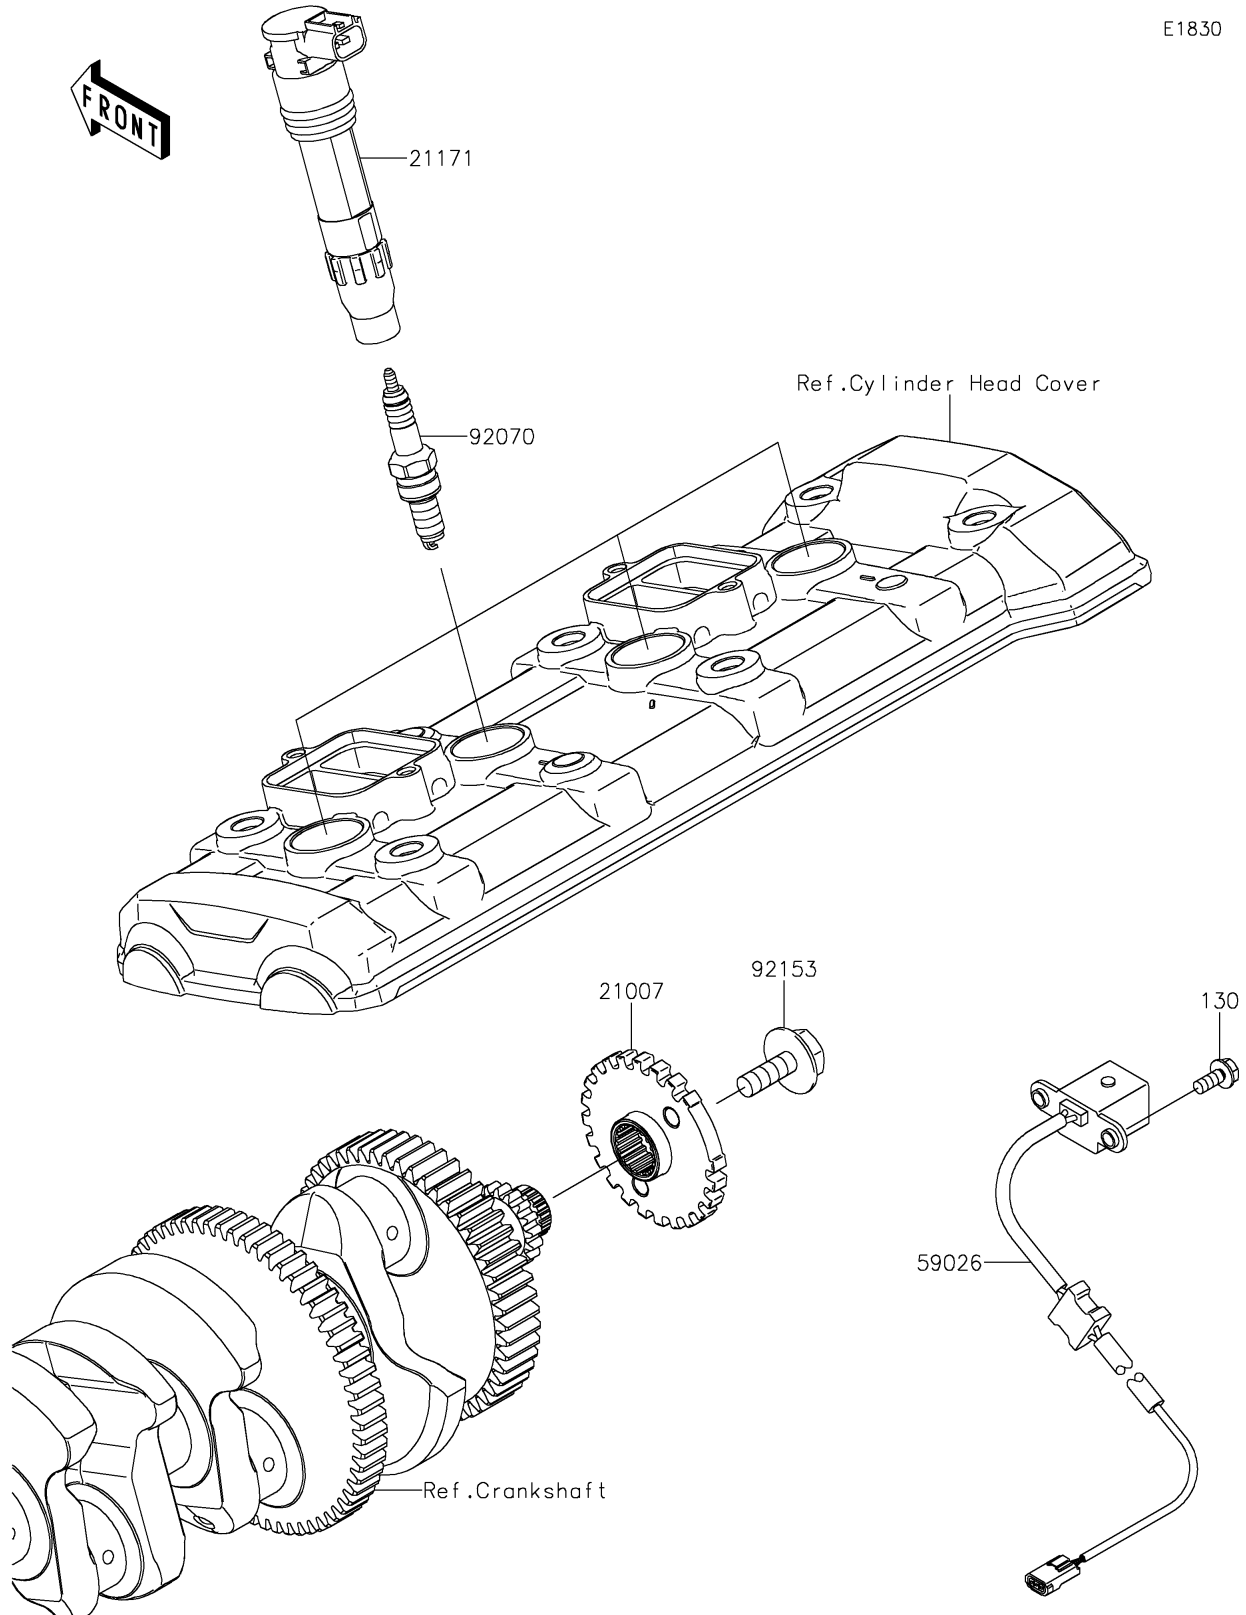

2019 Z900RS ABS PARTS DIAGRAM

Ignition System

E1830

2019 Z900RS ABS PARTS LIST

Ignition System

ITEM NAME	PART NUMBER	QUANTITY
ROTOR,TIMING (Ref # 21007)	21007-0656	1
COIL-ASSY-IGNITION (Ref # 21171)	21171-0033	4
COIL-PULSING (Ref # 59026)	59026-0049	1
PLUG-SPARK,CR9EIA(NGK) (Ref # 92070)	92070-0014	4
BOLT,FLANGED,8X23 (Ref # 92153)	92153-0549	1
BOLT-FLANGED,5X12 (Ref # 130)	130BA0512	2