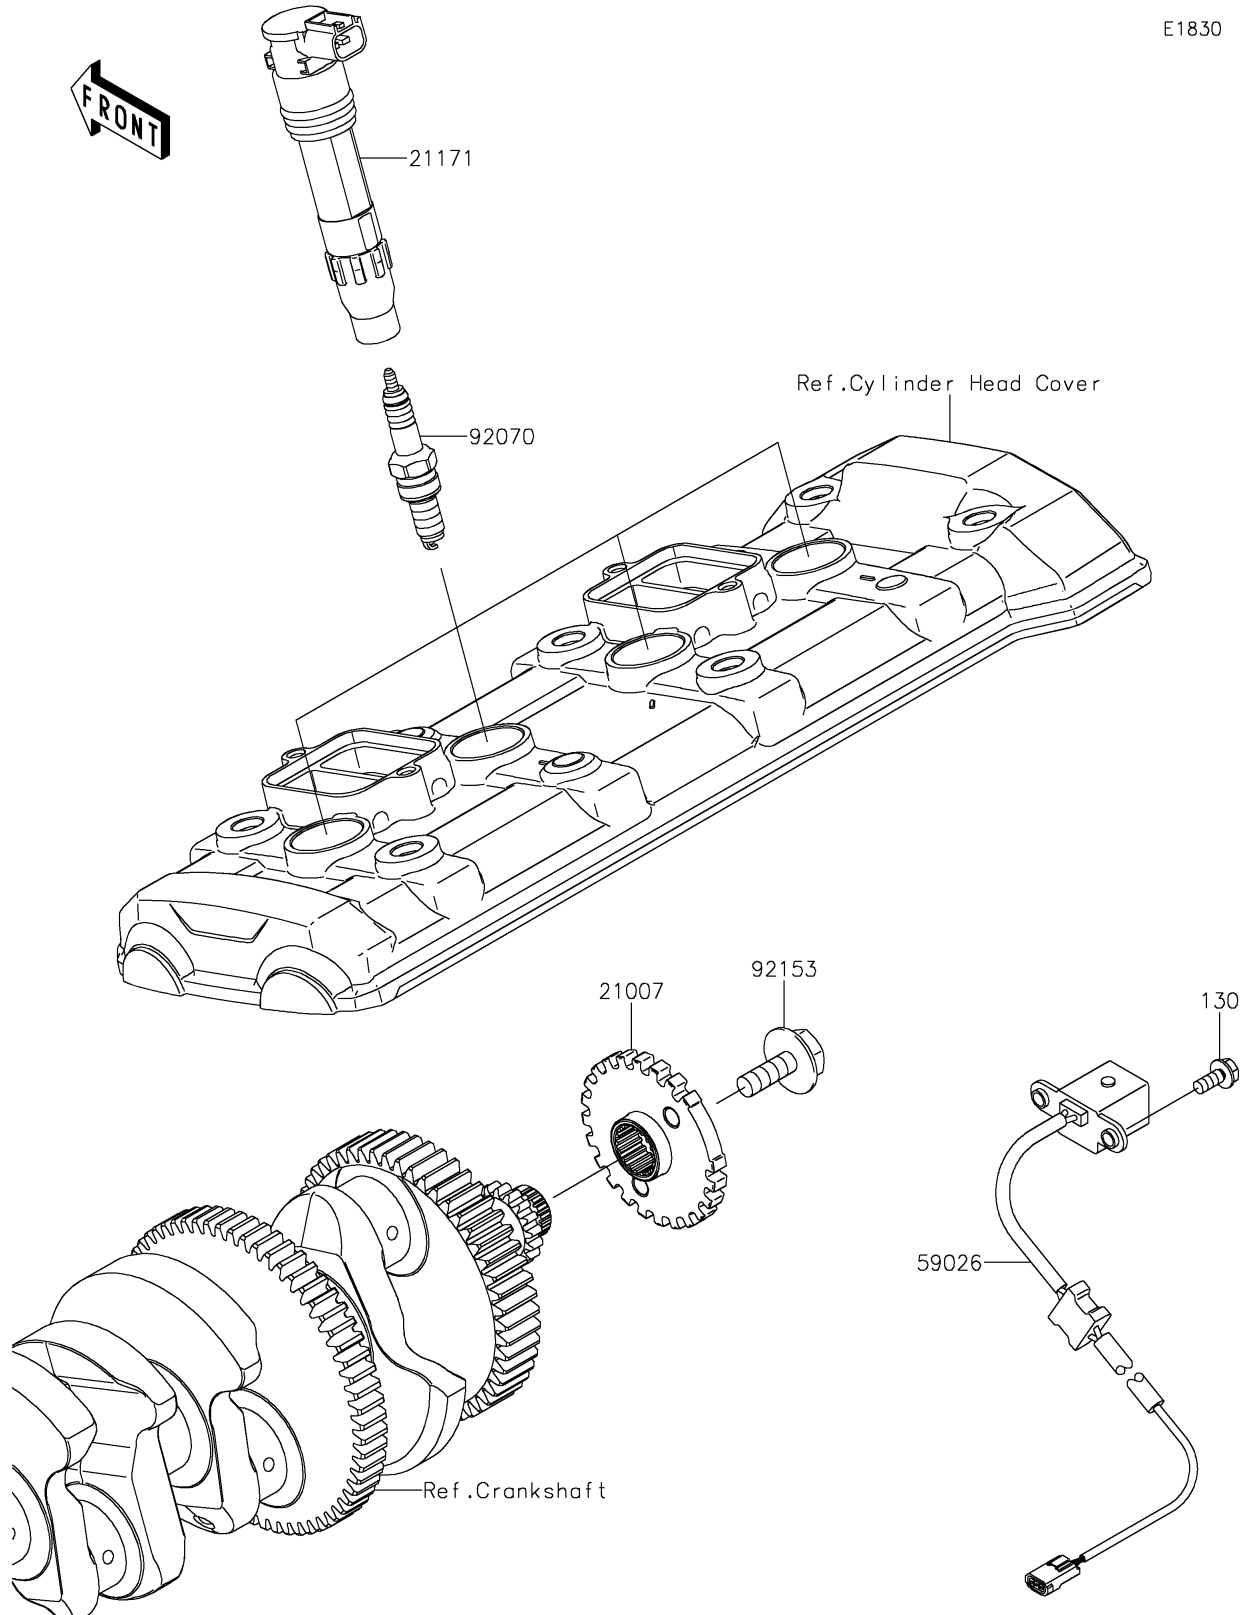

2020 Z900RS ABS PARTS DIAGRAM

Ignition System

E1830

2020 Z900RS ABS PARTS LIST

Ignition System

ITEM NAME	PART NUMBER	QUANTITY
ROTOR,TIMING (Ref # 21007)	21007-0656	1
COIL-ASSY-IGNITION (Ref # 21171)	21171-0033	4
COIL-PULSING (Ref # 59026)	59026-0049	1
PLUG-SPARK,CR9EIA(NGK) (Ref # 92070)	92070-0014	4
BOLT,FLANGED,8X23 (Ref # 92153)	92153-0549	1
BOLT-FLANGED,5X12 (Ref # 130)	130BA0512	2