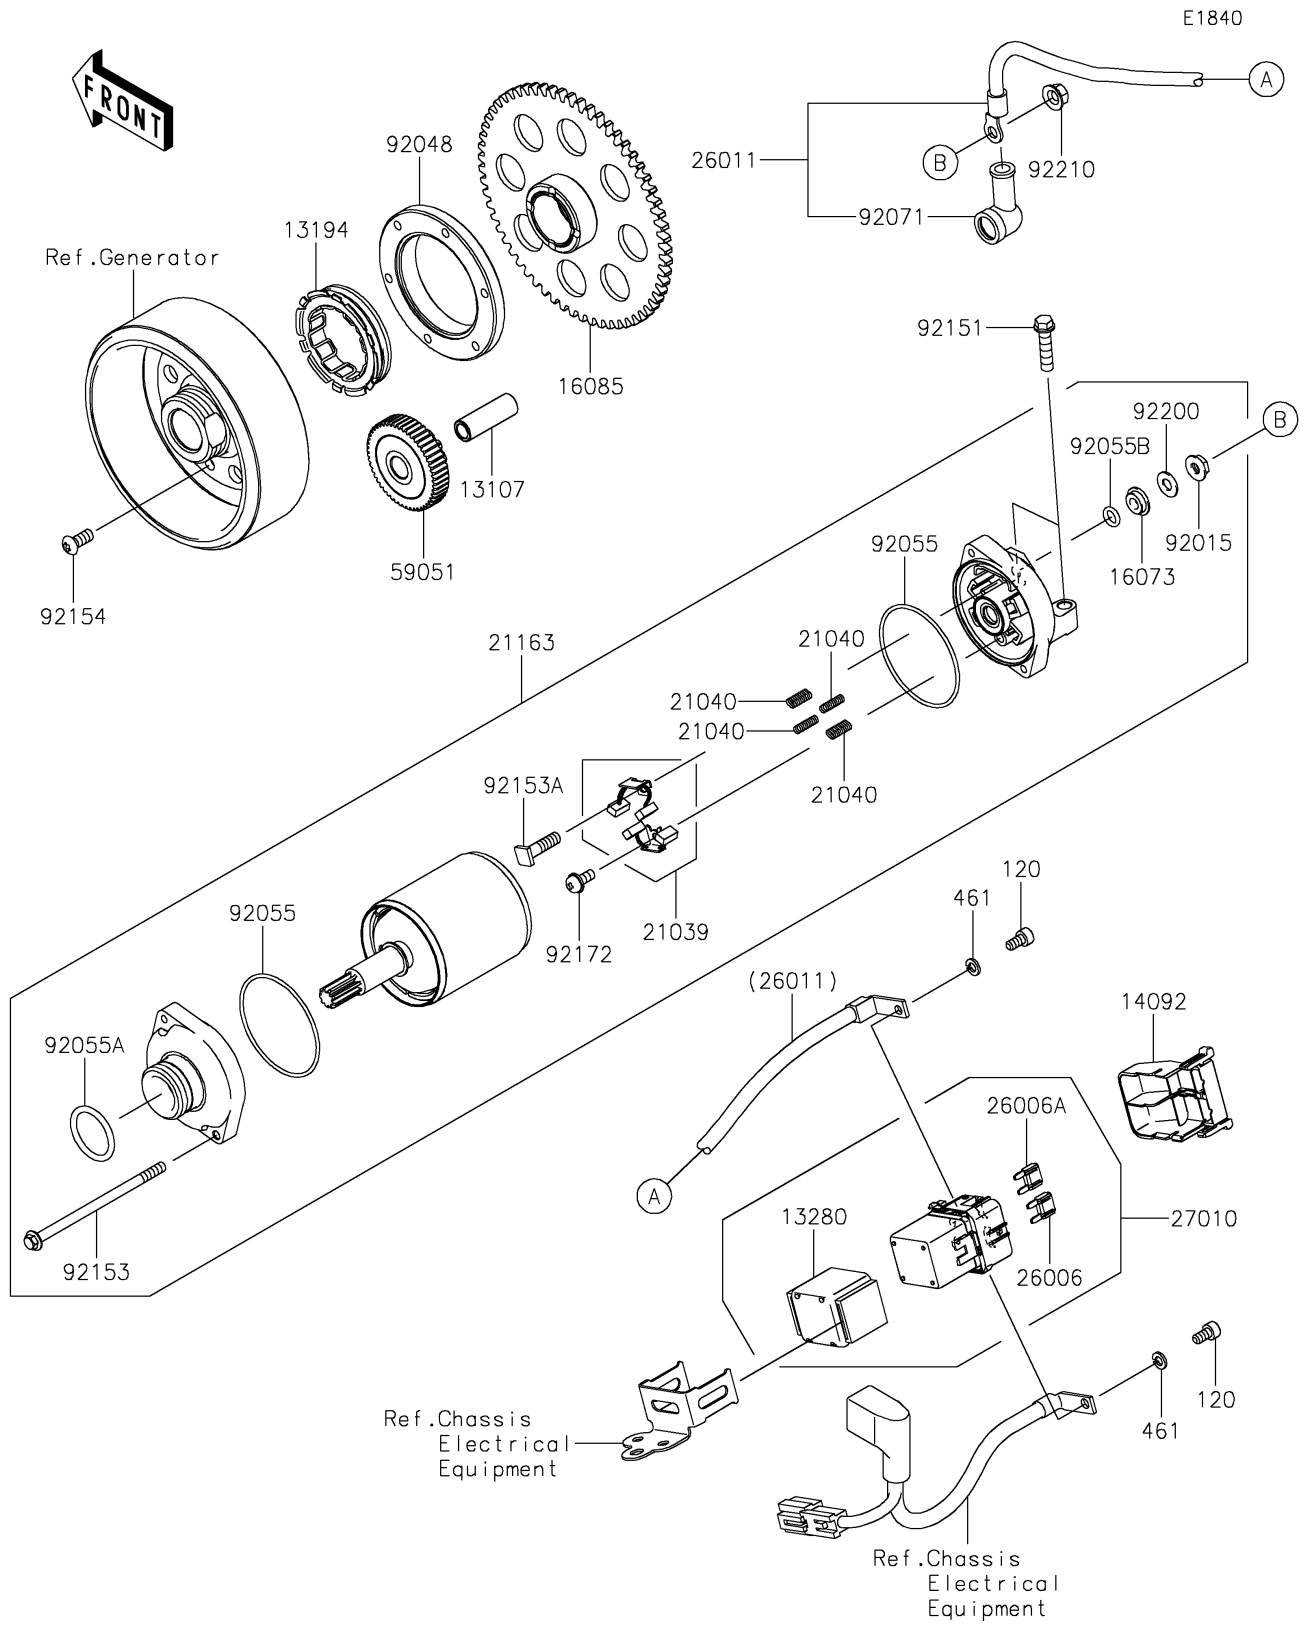

2019 Z900RS ABS PARTS DIAGRAM

Starter Motor

2019 Z900RS ABS PARTS LIST

Starter Motor

ITEM NAME	PART NUMBER	QUANTITY
SHAFT,IDLER GEAR (Ref # 13107)	13107-1377	1
CLUTCH-ONEWAY (Ref # 13194)	13194-1096	1
HOLDER,MAGNETIC SWITCH (Ref # 13280)	13280-0814	1
COVER (Ref # 14092)	14092-0109	1
INSULATOR (Ref # 16073)	16073-0053	1
GEAR,CLUTCH ONEWAY (Ref # 16085)	16085-0609	1
BRUSH,CARBON (Ref # 21039)	21039-0004	1
SPRING-BRUSH (Ref # 21040)	21040-0003	4
STARTER-ELECTRIC (Ref # 21163)	21163-0770	1
FUSE,MINI BLADE,15A,BLUE (Ref # 26006)	26006-0001	1
FUSE,MINI BLADE,30A,GREEN (Ref # 26006A)	26006-1080	1
WIRE-LEAD (Ref # 26011)	26011-0986	1
SWITCH (Ref # 27010)	27010-0770	1
GEAR-SPUR,IDLER (Ref # 59051)	59051-0762	1
NUT,STARTER MOTOR (Ref # 92015)	92015-1476	1
RACE (Ref # 92048)	92048-0018	1
RING-O (Ref # 92055)	92055-0136	2
RING-O (Ref # 92055A)	92055-1276	1
RING-O,4.5X2.0 (Ref # 92055B)	92055-1370	1
GROMMET (Ref # 92071)	92071-0024	1
BOLT,FLANGED-SMALL,6X25 (Ref # 92151)	92151-1930	2
BOLT (Ref # 92153)	92153-1850	2
BOLT (Ref # 92153A)	92153-1866	1
BOLT,TORX,6X14 (Ref # 92154)	92154-2448	6
SCREW (Ref # 92172)	92172-0334	1
WASHER (Ref # 92200)	92200-0386	1
NUT,6MM (Ref # 92210)	92210-0188	1
BOLT-SOCKET,5X10 (Ref # 120)	120CB0510	2
WASHER-SPRING,5MM (Ref # 461)	461DB0500	2