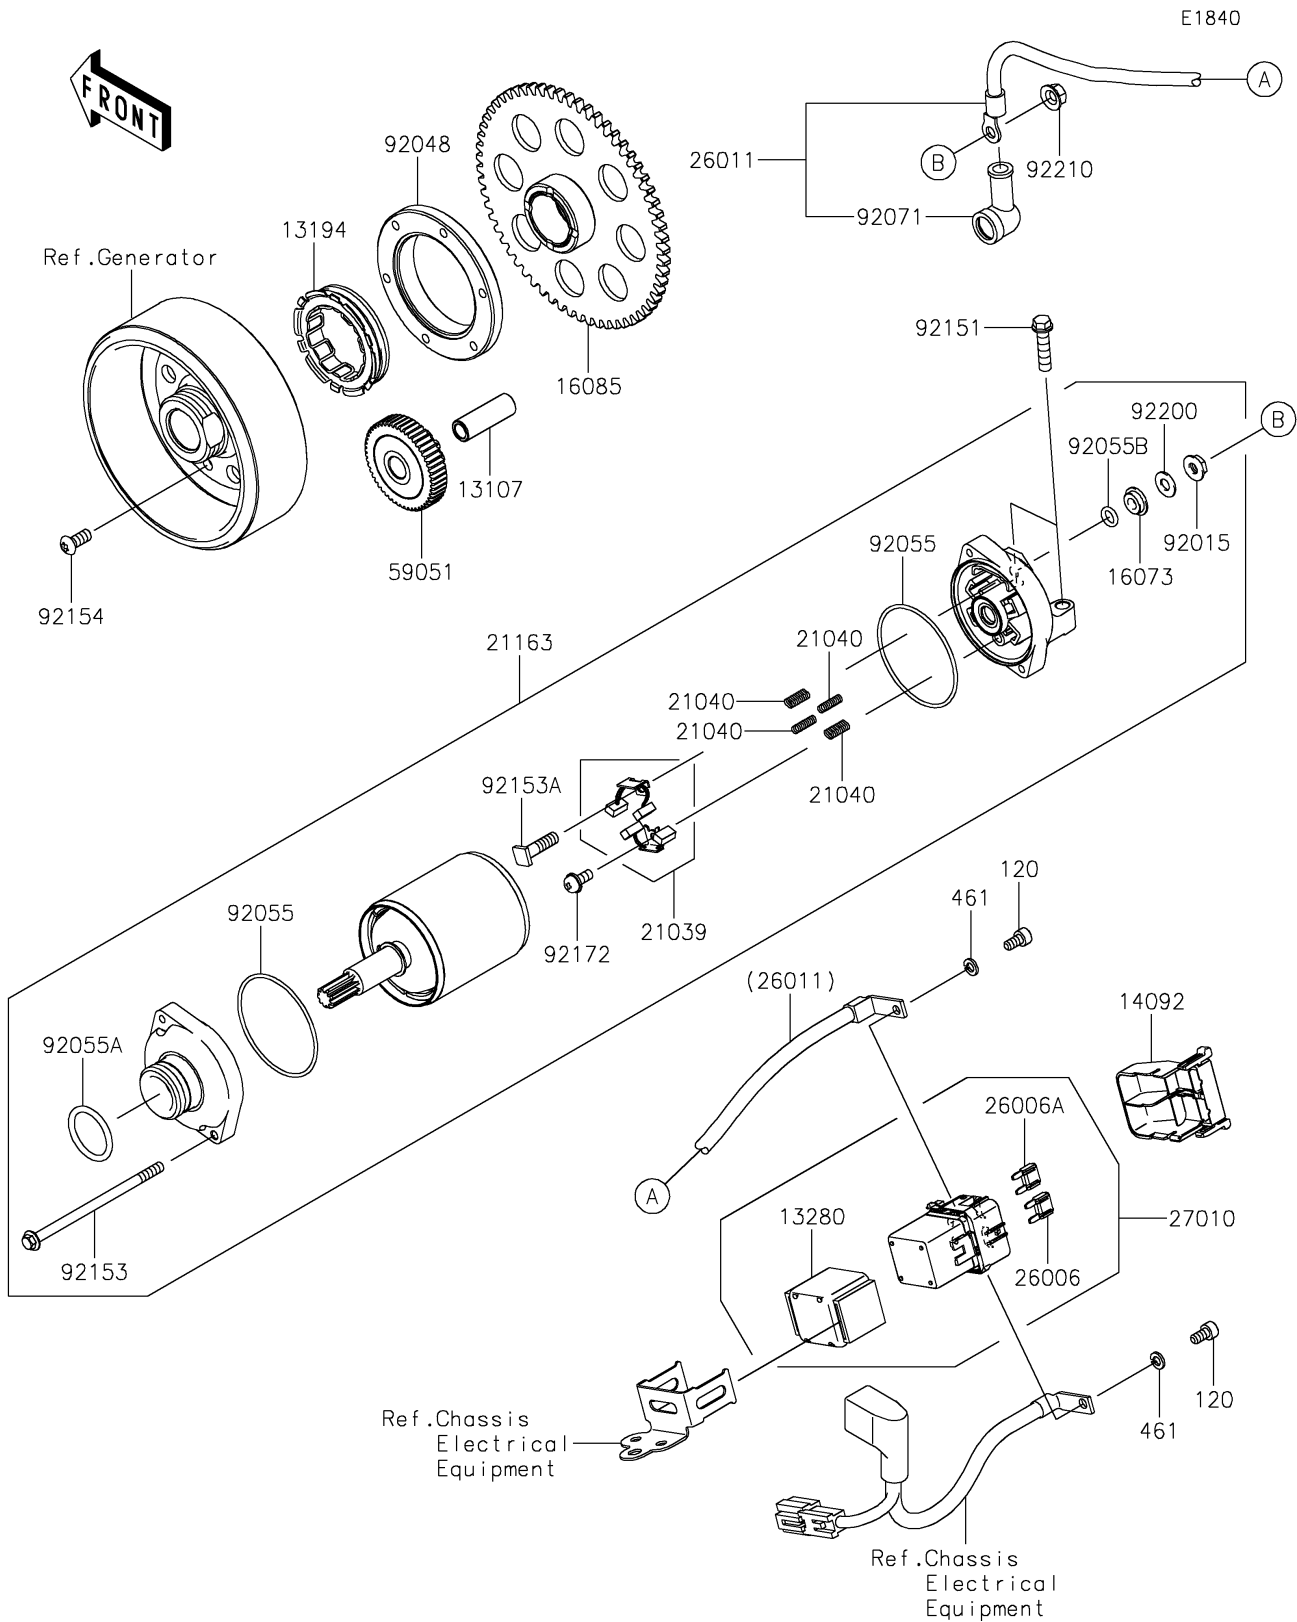

2019 Z900RS ABS PARTS DIAGRAM

Starter Motor

2019 Z900RS ABS PARTS LIST

Starter Motor

ITEM NAME	PART NUMBER	QUANTITY
SHAFT,IDLER GEAR (Ref # 13107)	13107-1377	1
CLUTCH-ONEWAY (Ref # 13194)	13194-1096	1
HOLDER,MAGNETIC SWITCH (Ref # 13280)	13280-0814	1
COVER (Ref # 14092)	14092-0109	1
INSULATOR (Ref # 16073)	16073-0053	1
GEAR,CLUTCH ONEWAY (Ref # 16085)	16085-0609	1
BRUSH,CARBON (Ref # 21039)	21039-0004	1
SPRING-BRUSH (Ref # 21040)	21040-0003	4
STARTER-ELECTRIC (Ref # 21163)	21163-0770	1
FUSE,MINI BLADE,15A,BLUE (Ref # 26006)	26006-0001	1
FUSE,MINI BLADE,30A,GREEN (Ref # 26006A)	26006-1080	1
WIRE-LEAD (Ref # 26011)	26011-0986	1
SWITCH (Ref # 27010)	27010-0770	1
GEAR-SPUR,IDLER (Ref # 59051)	59051-0762	1
NUT,STARTER MOTOR (Ref # 92015)	92015-1476	1
RACE (Ref # 92048)	92048-0018	1
RING-O (Ref # 92055)	92055-0136	2
RING-O (Ref # 92055A)	92055-1276	1
RING-O,4.5X2.0 (Ref # 92055B)	92055-1370	1
GROMMET (Ref # 92071)	92071-0024	1
BOLT,FLANGED-SMALL,6X25 (Ref # 92151)	92151-1930	2
BOLT (Ref # 92153)	92153-1850	2
BOLT (Ref # 92153A)	92153-1866	1
BOLT,TORX,6X14 (Ref # 92154)	92154-2448	6
SCREW (Ref # 92172)	92172-0334	1
WASHER (Ref # 92200)	92200-0386	1
NUT,6MM (Ref # 92210)	92210-0188	1
BOLT-SOCKET,5X10 (Ref # 120)	120CB0510	2
WASHER-SPRING,5MM (Ref # 461)	461DB0500	2