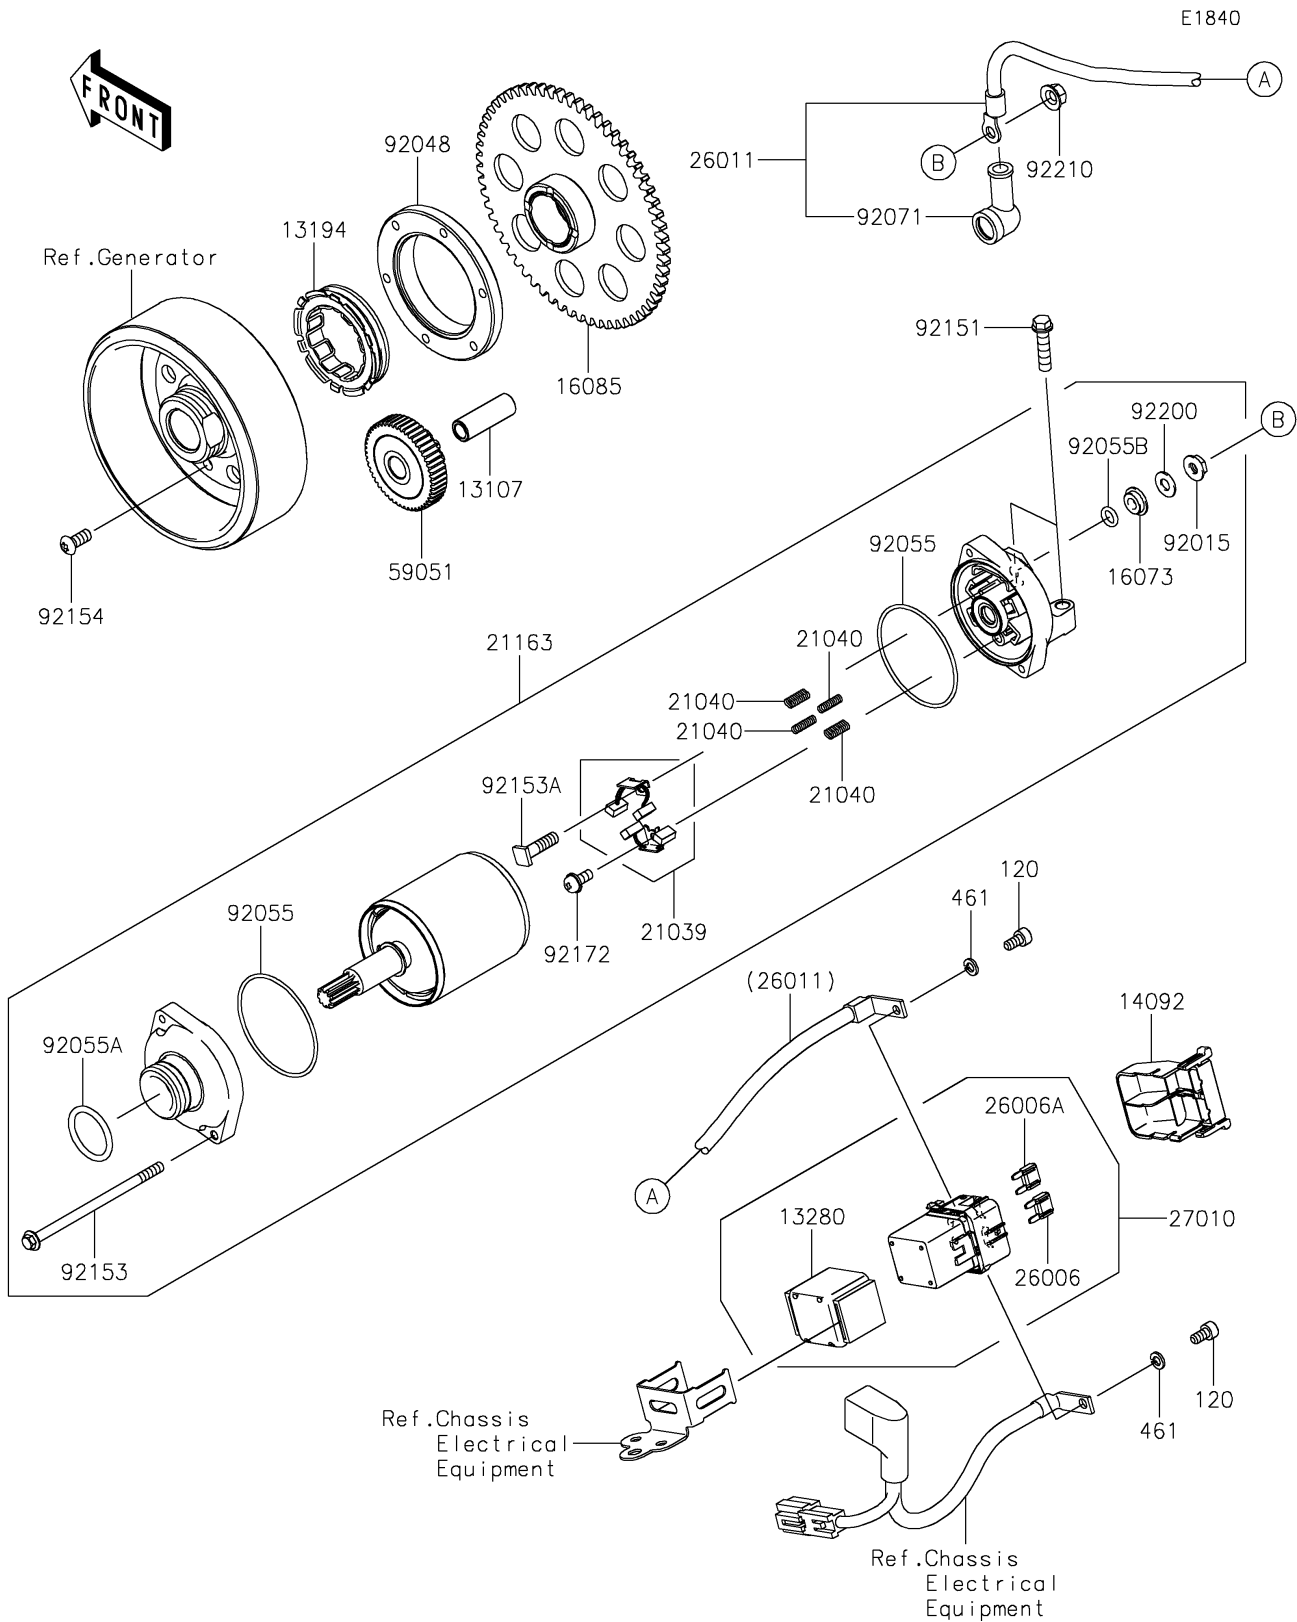

# 2020 Z900RS ABS PARTS DIAGRAM

## Starter Motor

## 2020 Z900RS ABS PARTS LIST

### Starter Motor

ITEM NAME	PART NUMBER	QUANTITY
SHAFT,IDLER GEAR (Ref # 13107)	13107-1377	1
CLUTCH-ONEWAY (Ref # 13194)	13194-1096	1
HOLDER,MAGNETIC SWITCH (Ref # 13280)	13280-0814	1
COVER (Ref # 14092)	14092-0109	1
INSULATOR (Ref # 16073)	16073-0053	1
GEAR,CLUTCH ONEWAY (Ref # 16085)	16085-0609	1
BRUSH,CARBON (Ref # 21039)	21039-0004	1
SPRING-BRUSH (Ref # 21040)	21040-0003	4
STARTER-ELECTRIC (Ref # 21163)	21163-0770	1
FUSE,MINI BLADE,15A,BLUE (Ref # 26006)	26006-0001	1
FUSE,MINI BLADE,30A,GREEN (Ref # 26006A)	26006-1080	1
WIRE-LEAD (Ref # 26011)	26011-0986	1
SWITCH (Ref # 27010)	27010-0770	1
GEAR-SPUR,IDLER (Ref # 59051)	59051-0762	1
NUT,STARTER MOTOR (Ref # 92015)	92015-1476	1
RACE (Ref # 92048)	92048-0018	1
RING-O (Ref # 92055)	92055-0136	2
RING-O (Ref # 92055A)	92055-1276	1
RING-O,4.5X2.0 (Ref # 92055B)	92055-1370	1
GROMMET (Ref # 92071)	92071-0024	1
BOLT,FLANGED-SMALL,6X25 (Ref # 92151)	92151-1930	2
BOLT (Ref # 92153)	92153-1850	2
BOLT (Ref # 92153A)	92153-1866	1
BOLT,TORX,6X14 (Ref # 92154)	92154-2448	6
SCREW (Ref # 92172)	92172-0334	1
WASHER (Ref # 92200)	92200-0386	1
NUT,6MM (Ref # 92210)	92210-0188	1
BOLT-SOCKET,5X10 (Ref # 120)	120CB0510	2
WASHER-SPRING,5MM (Ref # 461)	461DB0500	2