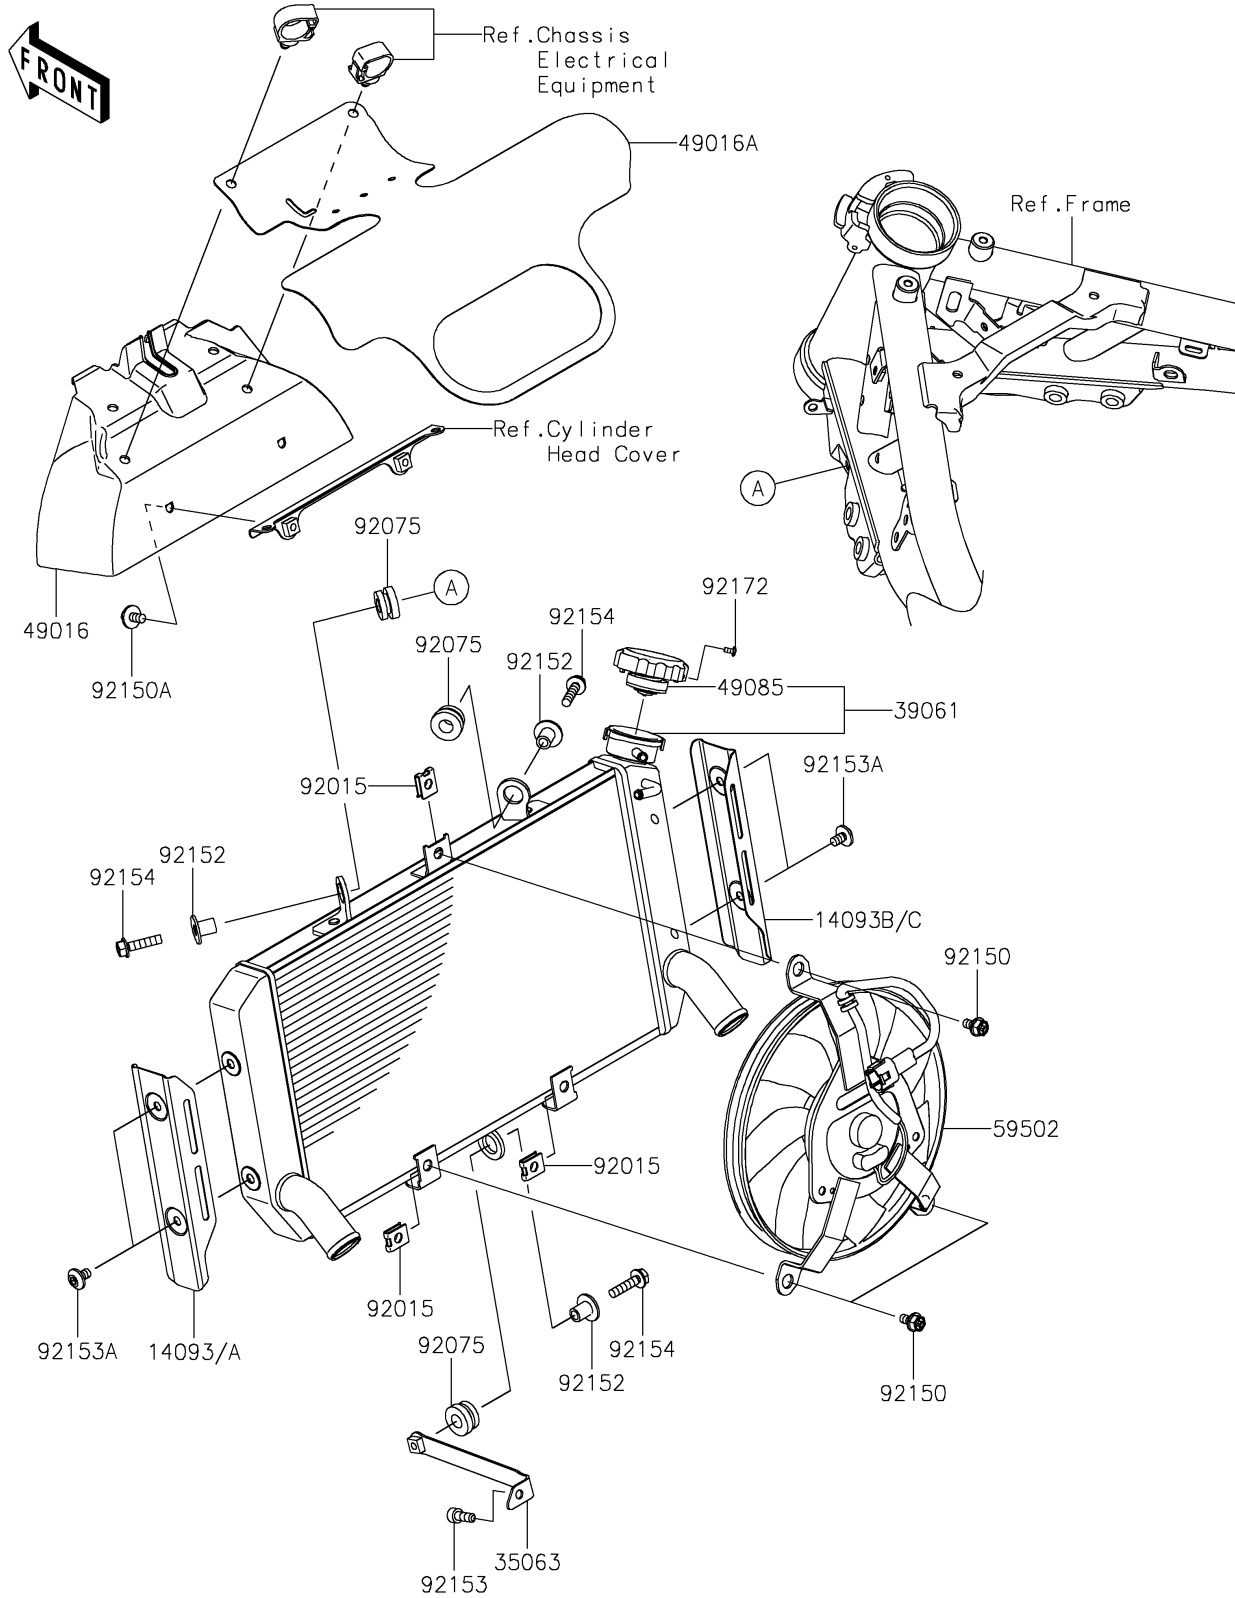

2019 Z900RS ABS PARTS DIAGRAM

Radiator

E3032

2019 Z900RS ABS PARTS LIST

Radiator

ITEM NAME	PART NUMBER	QUANTITY
COVER,RADIATOR,LH,SILVER (Ref # 14093)	14093-0647-28Z	1
COVER,RADIATOR,LH,BLACK (Ref # 14093A)	14093-0647-499	1
COVER,RADIATOR,RH,SILVER (Ref # 14093B)	14093-0648-28Z	1
COVER,RADIATOR,RH,BLACK (Ref # 14093C)	14093-0648-499	1
STAY (Ref # 35063)	35063-1395	1
RADIATOR-ASSY (Ref # 39061)	39061-0749	1
COVER-SEAL,HEAT (Ref # 49016)	49016-0647	1
COVER-SEAL,HEAT (Ref # 49016A)	49016-0648	1
CAP-ASSY-PRESSURE (Ref # 49085)	49085-1075	1
FAN-ASSY (Ref # 59502)	59502-0618	1
NUT (Ref # 92015)	92015-1487	3
DAMPER,RUBBER (Ref # 92075)	92075-1123	3
BOLT,6X12 (Ref # 92150)	92150-1186	3
BOLT,6X12 (Ref # 92150A)	92150-1891	2
COLLAR (Ref # 92152)	92152-0667	3
BOLT,SOCKET,6X16 (Ref # 92153)	92153-1344	1
BOLT,SOCKET,6X10 (Ref # 92153A)	92153-1628	4
BOLT,FLANGED,6X25 (Ref # 92154)	92154-2846	3
SCREW,TAPPING,3X6 (Ref # 92172)	92172-1225	1