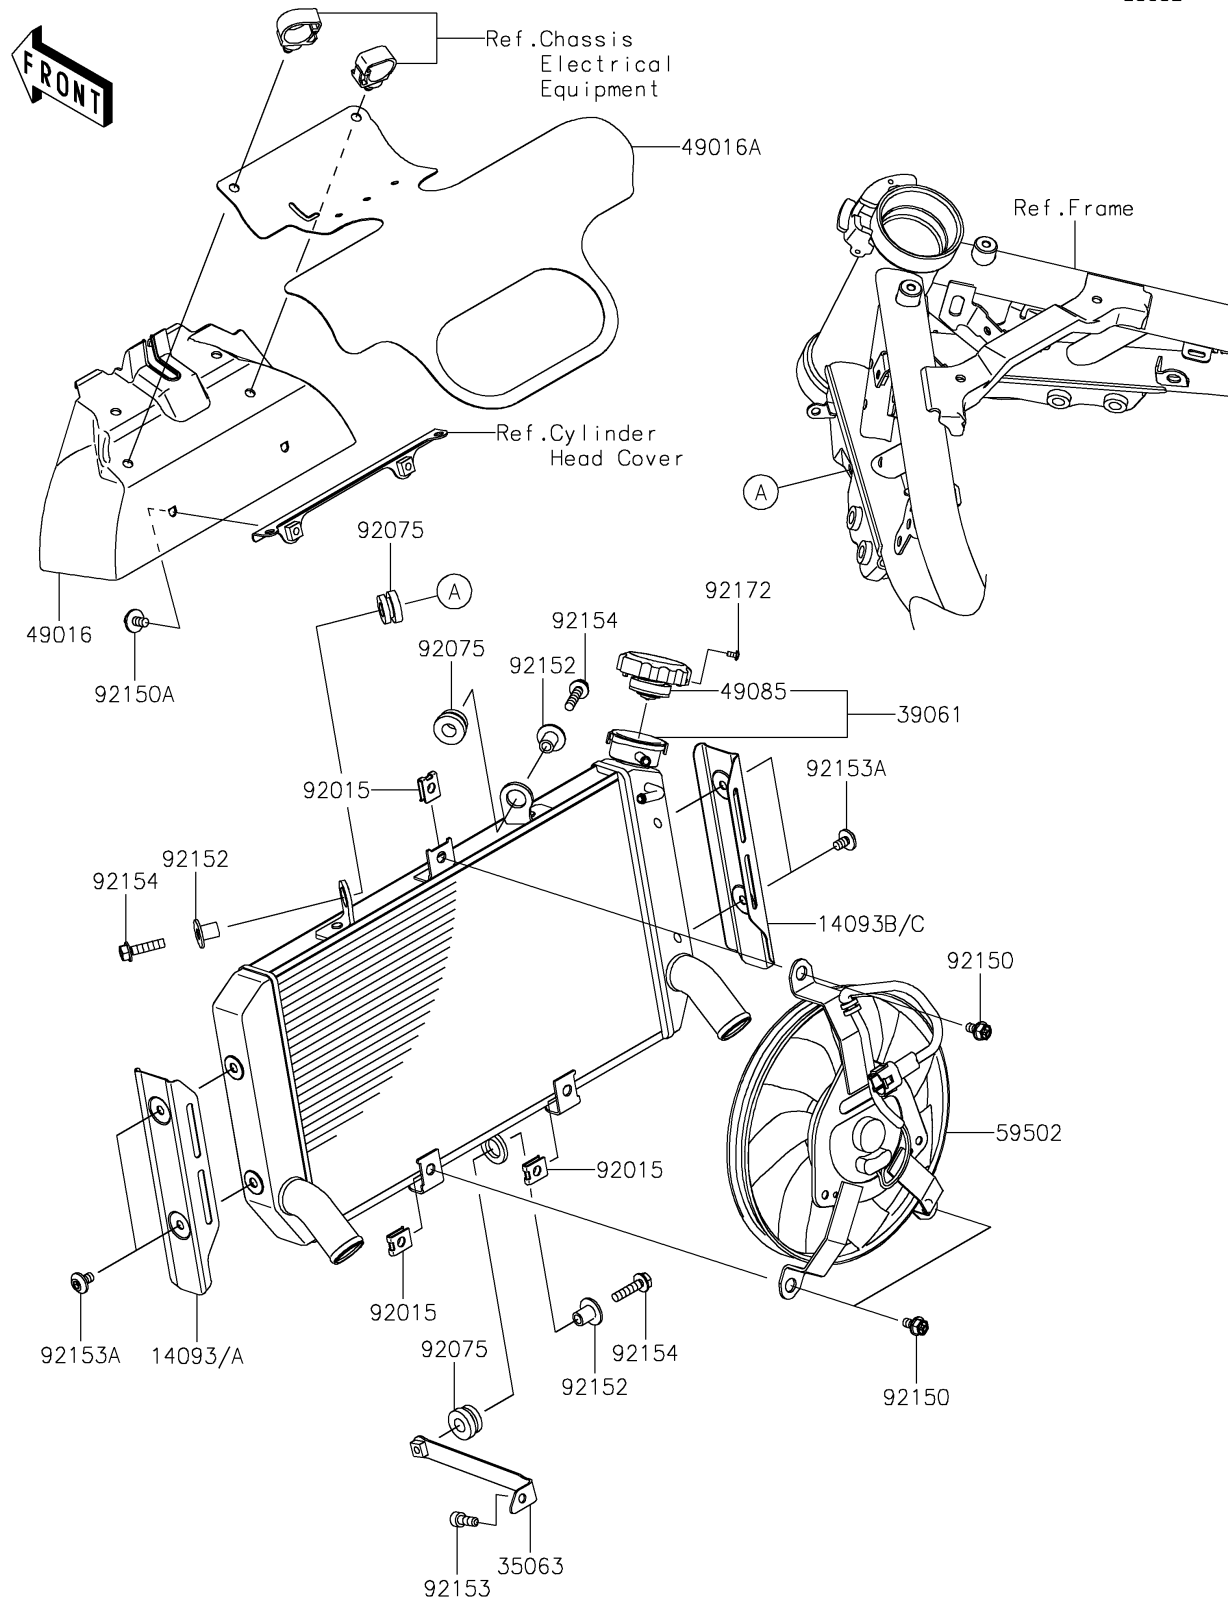

2019 Z900RS ABS PARTS DIAGRAM

Radiator

E3032

2019 Z900RS ABS PARTS LIST

Radiator

ITEM NAME	PART NUMBER	QUANTITY
COVER,RADIATOR,LH,SILVER (Ref # 14093)	14093-0647-28Z	1
COVER,RADIATOR,LH,BLACK (Ref # 14093A)	14093-0647-499	1
COVER,RADIATOR,RH,SILVER (Ref # 14093B)	14093-0648-28Z	1
COVER,RADIATOR,RH,BLACK (Ref # 14093C)	14093-0648-499	1
STAY (Ref # 35063)	35063-1395	1
RADIATOR-ASSY (Ref # 39061)	39061-0749	1
COVER-SEAL,HEAT (Ref # 49016)	49016-0647	1
COVER-SEAL,HEAT (Ref # 49016A)	49016-0648	1
CAP-ASSY-PRESSURE (Ref # 49085)	49085-1075	1
FAN-ASSY (Ref # 59502)	59502-0618	1
NUT (Ref # 92015)	92015-1487	3
DAMPER,RUBBER (Ref # 92075)	92075-1123	3
BOLT,6X12 (Ref # 92150)	92150-1186	3
BOLT,6X12 (Ref # 92150A)	92150-1891	2
COLLAR (Ref # 92152)	92152-0667	3
BOLT,SOCKET,6X16 (Ref # 92153)	92153-1344	1
BOLT,SOCKET,6X10 (Ref # 92153A)	92153-1628	4
BOLT,FLANGED,6X25 (Ref # 92154)	92154-2846	3
SCREW,TAPPING,3X6 (Ref # 92172)	92172-1225	1