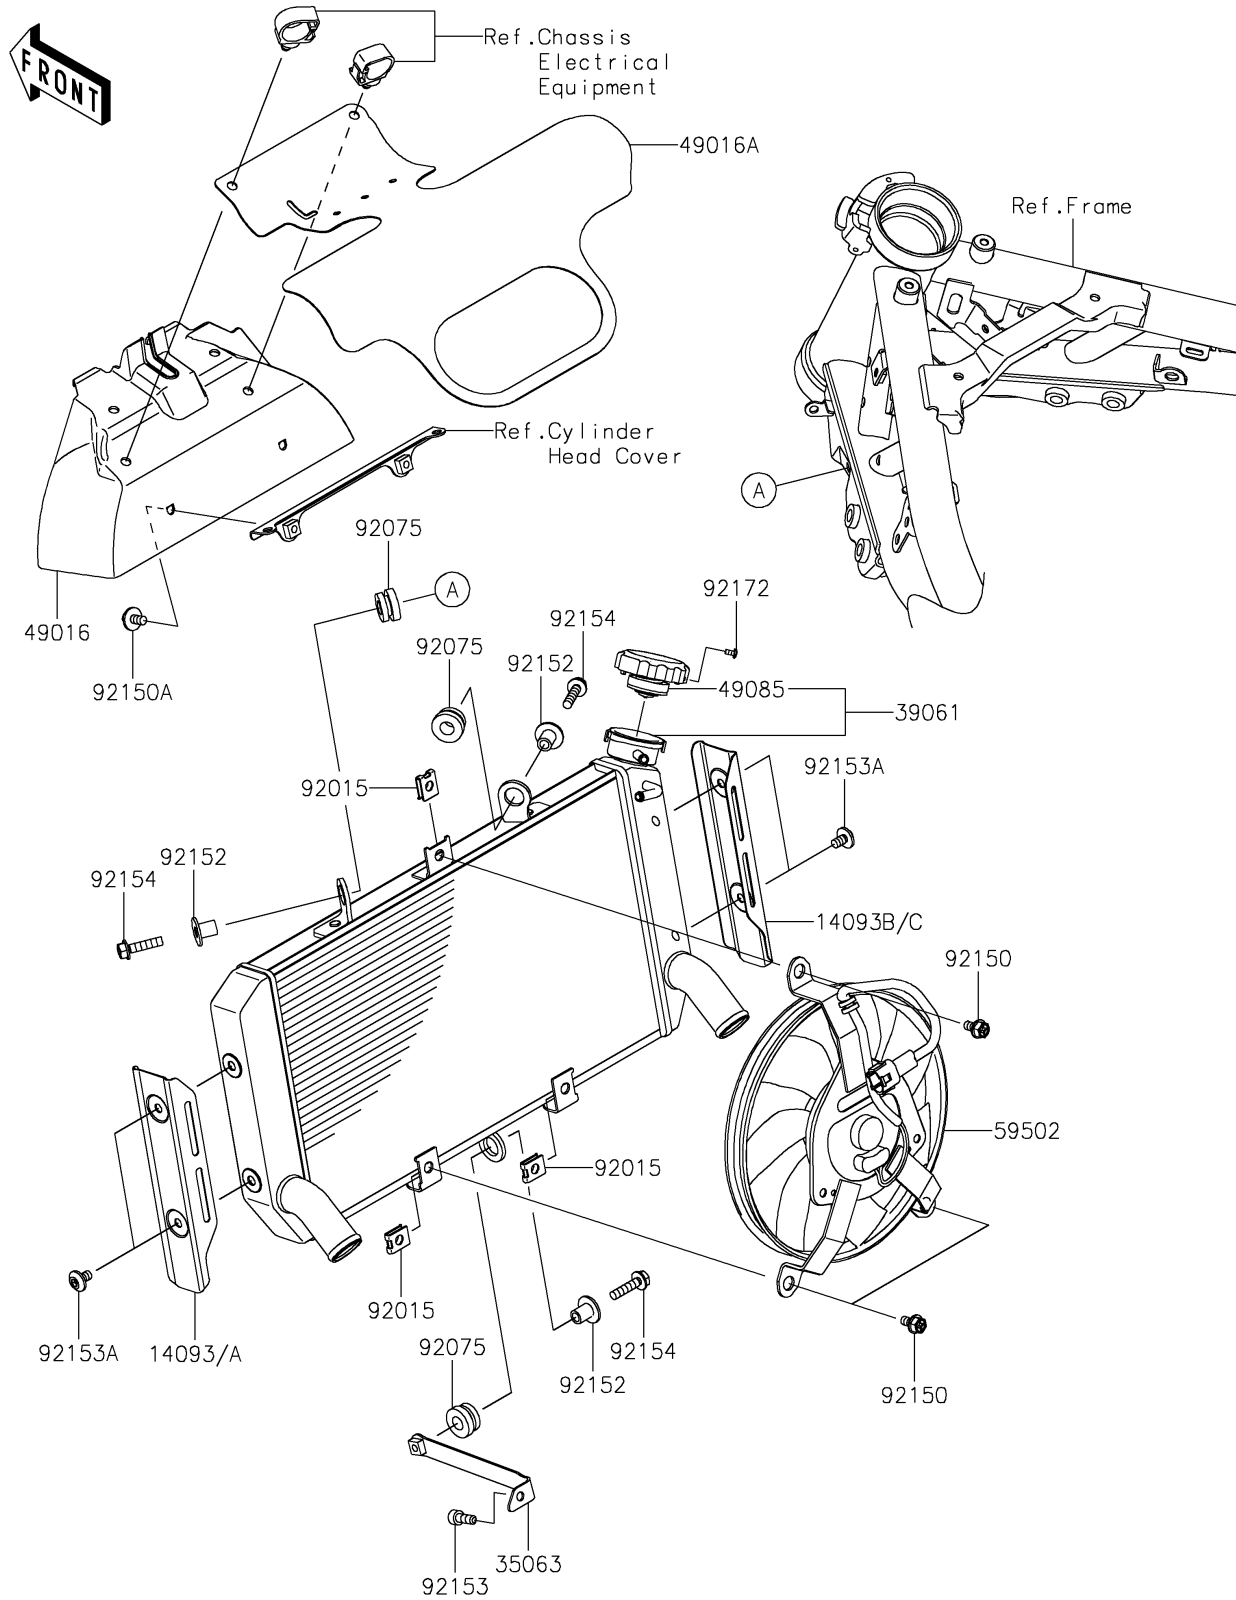

2020 Z900RS ABS PARTS DIAGRAM

Radiator

E3032

2020 Z900RS ABS PARTS LIST

Radiator

ITEM NAME	PART NUMBER	QUANTITY
COVER,RADIATOR,LH,SILVER (Ref # 14093)	14093-0647-28Z	1
COVER,RADIATOR,RH,SILVER (Ref # 14093B)	14093-0648-28Z	1
STAY (Ref # 35063)	35063-1395	1
RADIATOR-ASSY (Ref # 39061)	39061-0749	1
COVER-SEAL,HEAT (Ref # 49016)	49016-0647	1
COVER-SEAL,HEAT (Ref # 49016A)	49016-0648	1
CAP-ASSY-PRESSURE (Ref # 49085)	49085-1075	1
FAN-ASSY (Ref # 59502)	59502-0618	1
NUT (Ref # 92015)	92015-1487	3
DAMPER,RUBBER (Ref # 92075)	92075-1123	3
BOLT,6X12 (Ref # 92150)	92150-1186	3
BOLT,6X12 (Ref # 92150A)	92150-1891	2
COLLAR (Ref # 92152)	92152-0667	3
BOLT,SOCKET,6X16 (Ref # 92153)	92153-1344	1
BOLT,SOCKET,6X10 (Ref # 92153A)	92153-1628	4
BOLT,FLANGED,6X25 (Ref # 92154)	92154-2846	3
SCREW,TAPPING,3X6 (Ref # 92172)	92172-1225	1