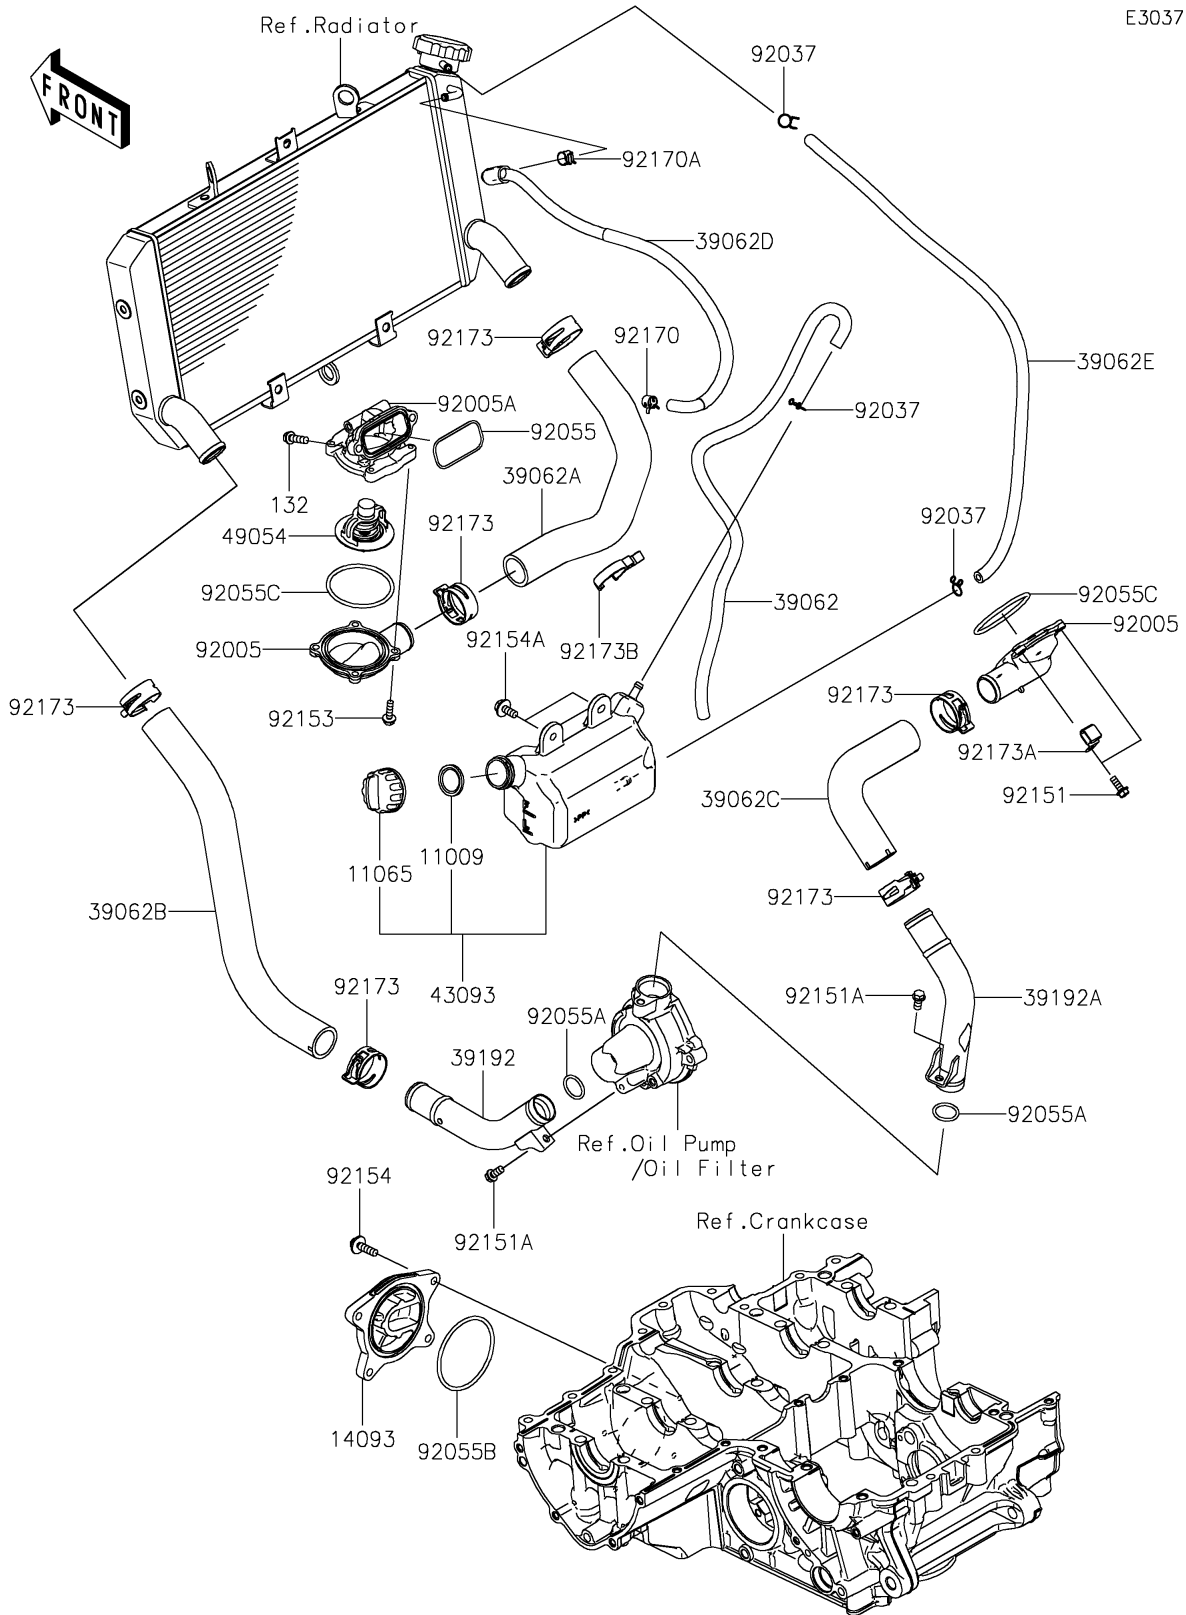

2020 Z900RS ABS PARTS DIAGRAM

Water Pipe

E3037

2020 Z900RS ABS PARTS LIST

Water Pipe

ITEM NAME	PART NUMBER	QUANTITY
-----------	-------------	----------