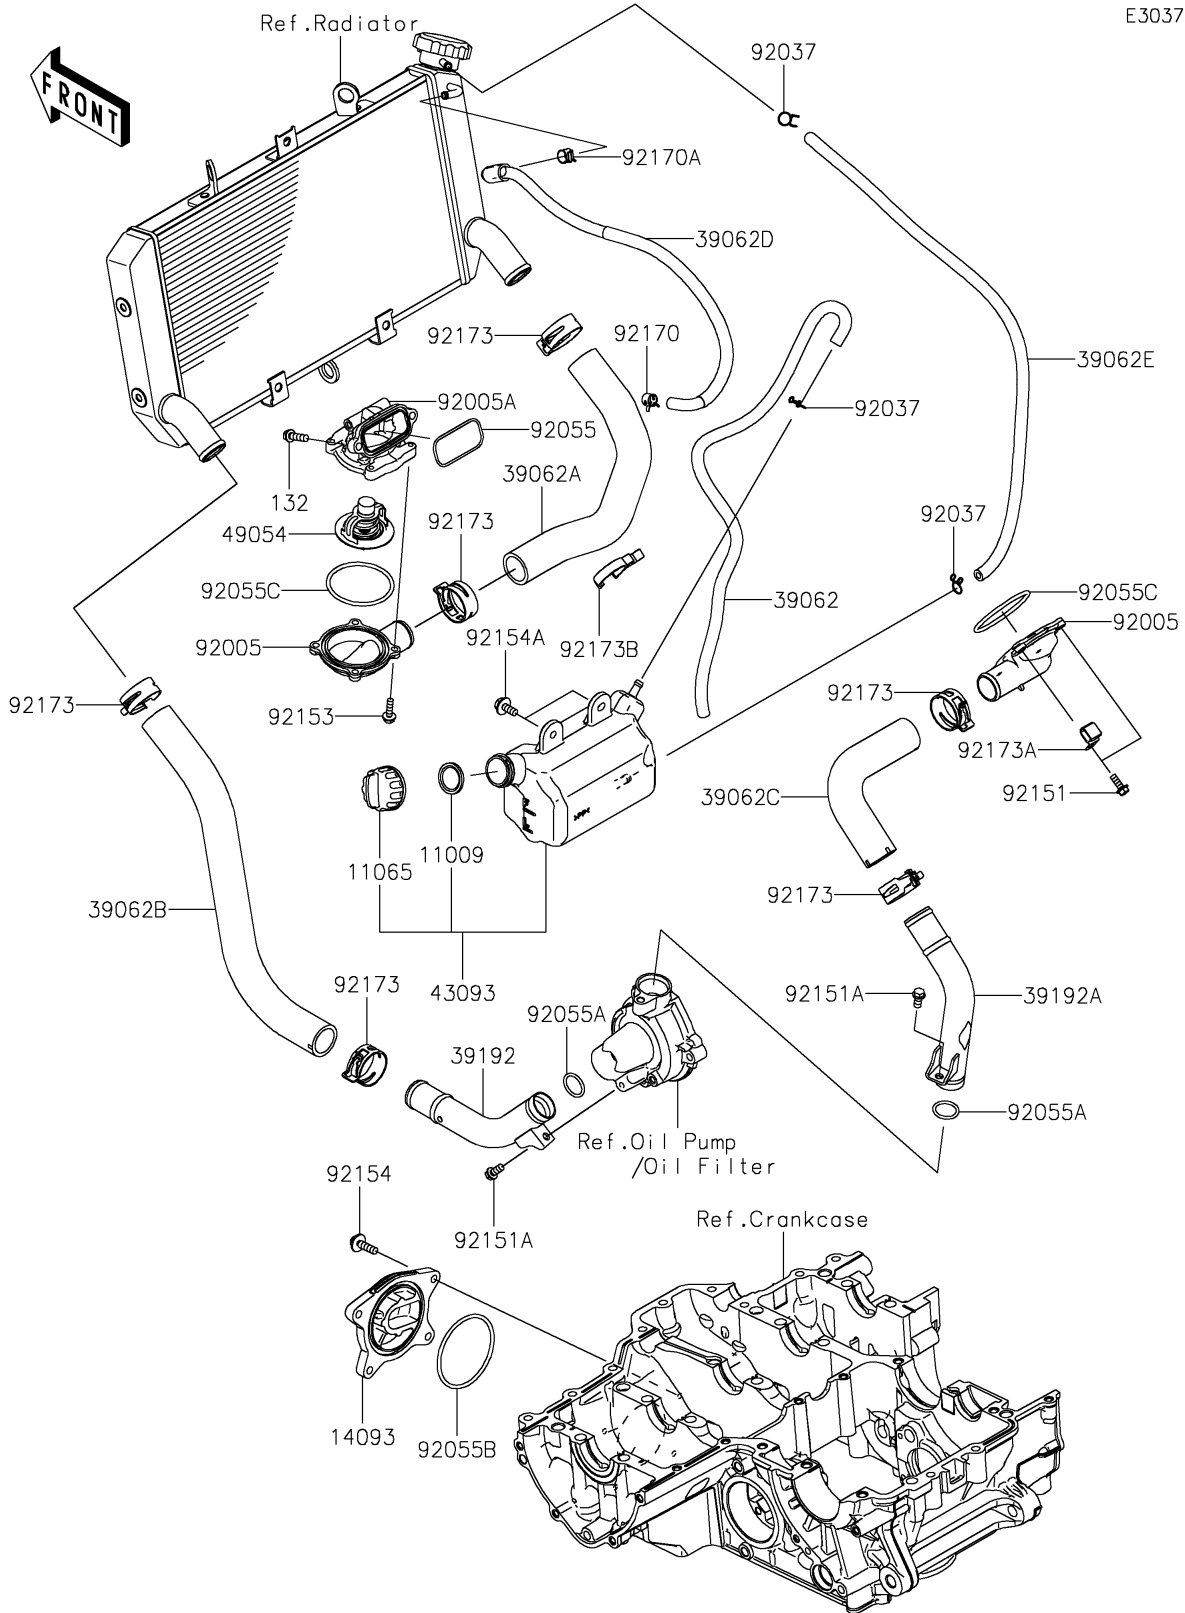

2020 Z900RS ABS PARTS DIAGRAM

Water Pipe

E3037

2020 Z900RS ABS PARTS LIST

Water Pipe

ITEM NAME	PART NUMBER	QUANTITY
GASKET,RESERVOIR TANK CAP (Ref # 11009)	11009-1145	1
CAP (Ref # 11065)	11065-0991	1
COVER (Ref # 14093)	14093-0625	1
HOSE-COOLING,OVERFLOW (Ref # 39062)	39062-0618	1
HOSE-COOLING,CYLINDER-RADIATOR (Ref # 39062A)	39062-0779	1
HOSE-COOLING,RADIATOR-W/PUMP (Ref # 39062B)	39062-0780	1
HOSE-COOLING,W/PIPE-CYLINDER (Ref # 39062C)	39062-0785	1
HOSE-COOLING,AIR BLEED (Ref # 39062D)	39062-0819	1
HOSE-COOLING,5.5X10.5X550 (Ref # 39062E)	39062-1208	1
PIPE-WATER,RADIATOR-WATER PUMP (Ref # 39192)	39192-0631	1
PIPE-WATER,WATER PUMP-CYLINDER (Ref # 39192A)	39192-0644	1
RESERVOIR-ASSY-TANK (Ref # 43093)	43093-0005	1
THERMOSTAT (Ref # 49054)	49054-0004	1
FITTING,THERMO CAP (Ref # 92005)	92005-0883	2
FITTING,THERMO CASE (Ref # 92005A)	92005-0884	1
CLAMP,TUBE (Ref # 92037)	92037-147	3
RING-O,YP 27.6 57.6 1.9 (Ref # 92055)	92055-0021	1
RING-O,20.8X2.4 (Ref # 92055A)	92055-0114	2
RING-O,63.3MM (Ref # 92055B)	92055-0739	1
RING-O,53.5X2.6 (Ref # 92055C)	92055-0831	2
BOLT,5X14 (Ref # 92151)	92151-1764	4
BOLT,6X12 (Ref # 92151A)	92151-1997	2
BOLT,FLANGED,5X18 (Ref # 92153)	92153-1588	4
BOLT,FLANGED,6X22 (Ref # 92154)	92154-0403	4
BOLT,UPSET-WP,6X16 (Ref # 92154A)	92154-1850	2
CLAMP (Ref # 92170)	92170-1493	1
CLAMP (Ref # 92170A)	92170-1872	1
CLAMP,34MM (Ref # 92173)	92173-1360	6
CLAMP (Ref # 92173A)	92173-1663	1

2020 Z900RS ABS PARTS LIST

Water Pipe

ITEM NAME	PART NUMBER	QUANTITY
CLAMP (Ref # 92173B)	92173-1792	1
BOLT-FLANGED-SMALL,6X20 (Ref # 132)	132BC0620	2