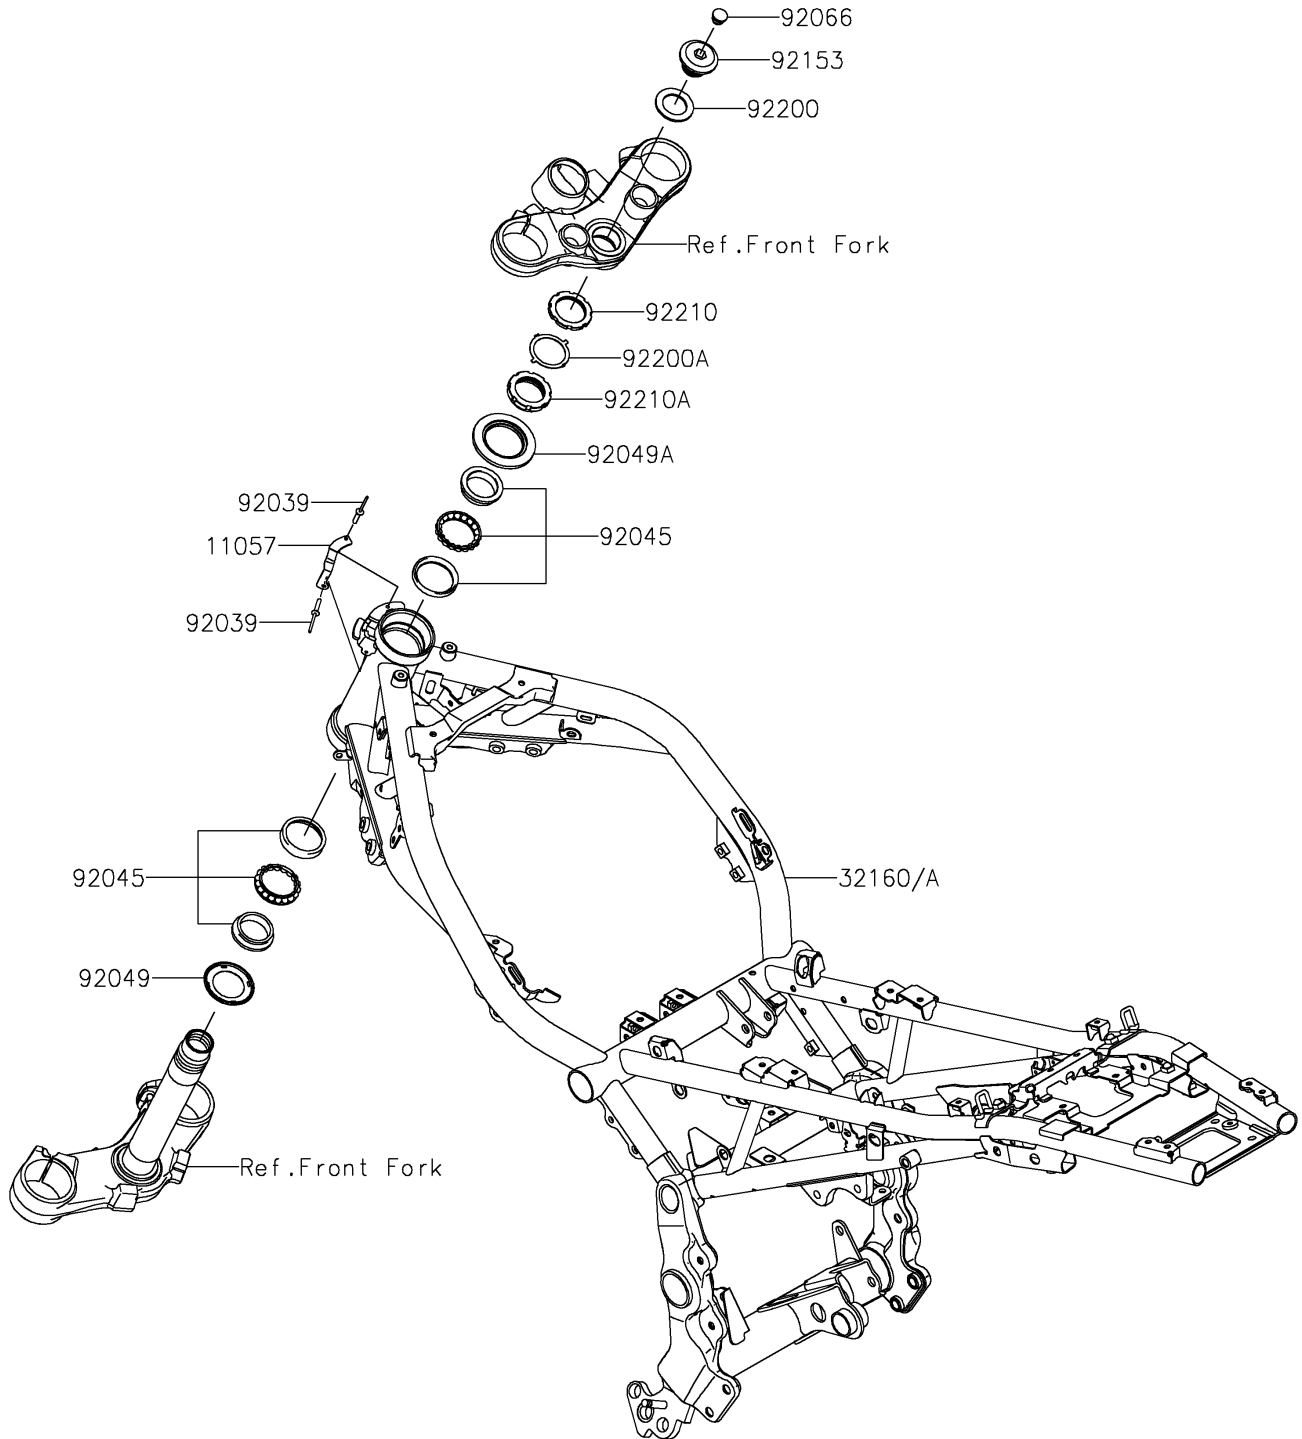

2019 Z900RS ABS PARTS DIAGRAM

Frame

F2120

2019 Z900RS ABS PARTS LIST

Frame

ITEM NAME	PART NUMBER	QUANTITY
BRACKET (Ref # 11057)	11057-1310	1
FRAME-COMP,BLACK (Ref # 32160)	32160-1846-10	1
FRAME-COMP,F.S.BLACK (Ref # 32160A)	32160-1846-18R	1
RIVET (Ref # 92039)	92039-0705	2
BEARING-BALL,SF07A17PX1V1 (Ref # 92045)	92045-1384	2
SEAL-OIL,DS35X55X4 (Ref # 92049)	92049-0022	1
SEAL-OIL,MX043N2 (Ref # 92049A)	92049-1483	1
PLUG (Ref # 92066)	92066-0071	1
BOLT,26MM (Ref # 92153)	92153-0474	1
WASHER,27X42X2.3 (Ref # 92200)	92200-0081	1
WASHER (Ref # 92200A)	92200-0281	1
NUT,STEERING STEM 35MM (Ref # 92210)	92210-0062	1
NUT,STEERING STEM,35MM (Ref # 92210A)	92210-0077	1