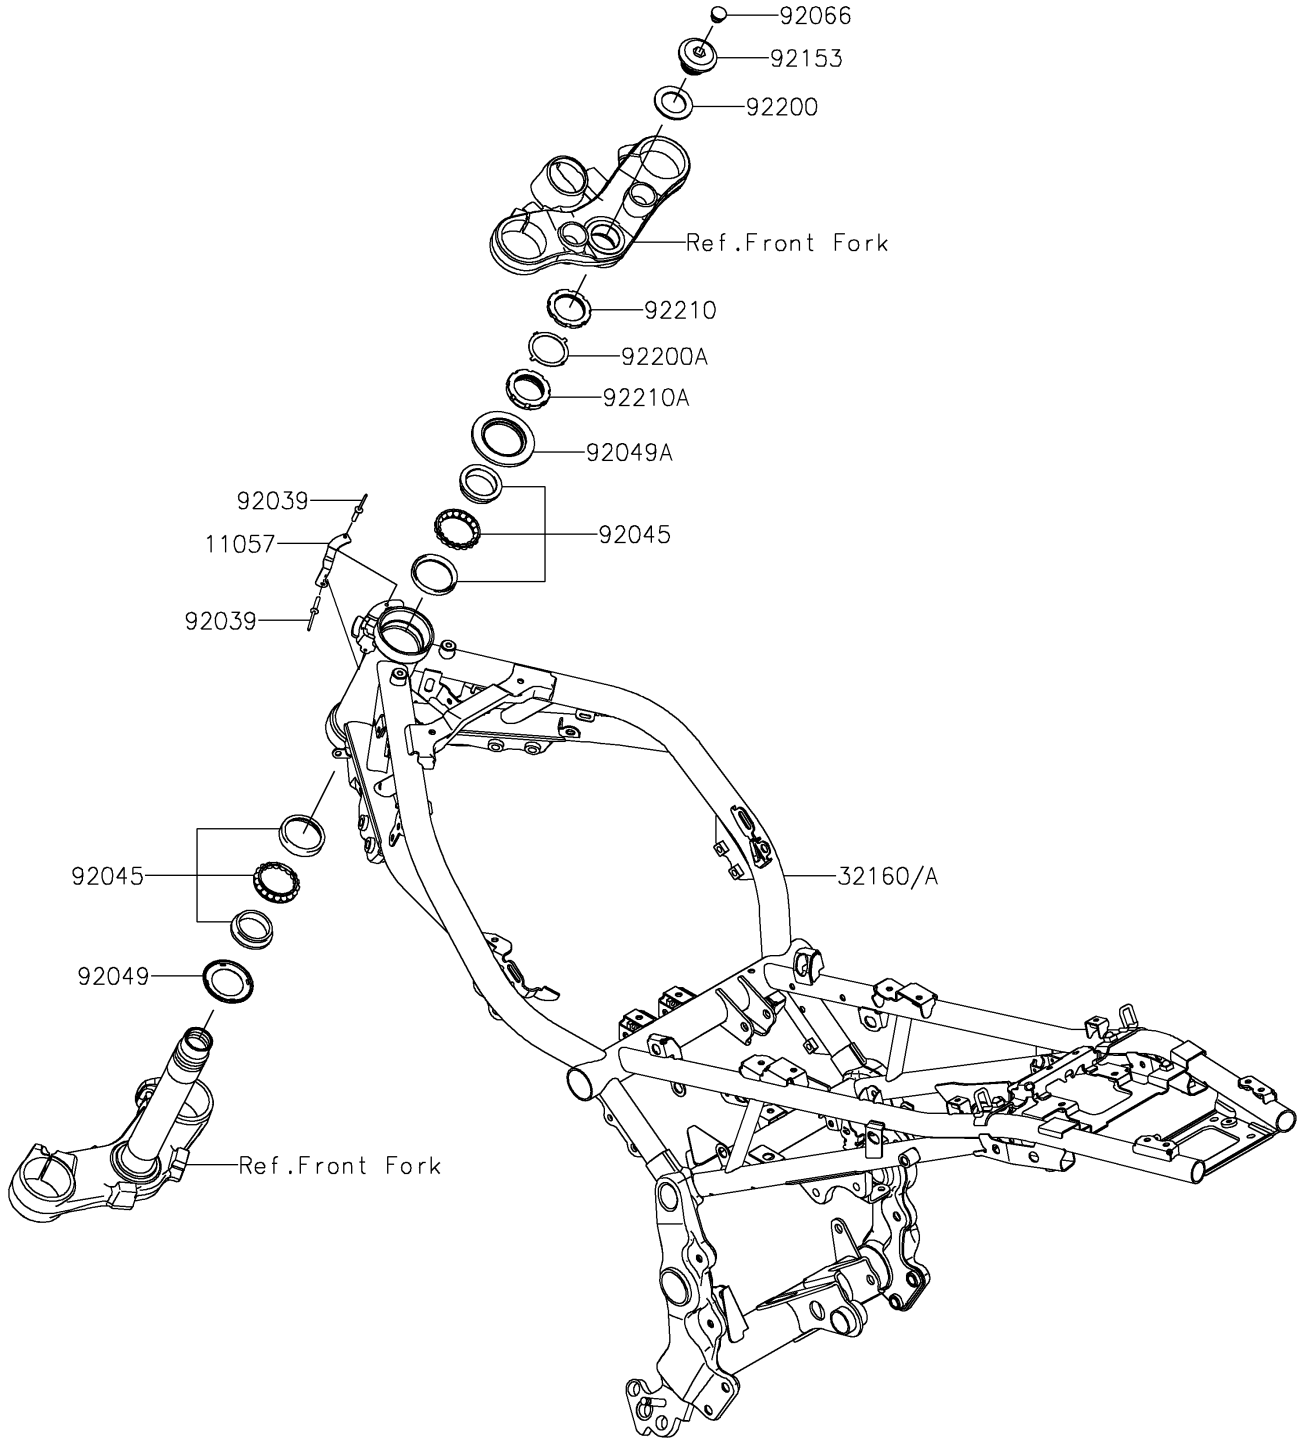

2020 Z900RS ABS PARTS DIAGRAM

Frame

F2120

2020 Z900RS ABS PARTS LIST

Frame

ITEM NAME	PART NUMBER	QUANTITY
BRACKET (Ref # 11057)	11057-1310	1
FRAME-COMP,BLACK (Ref # 32160)	32160-1846-10	1
RIVET (Ref # 92039)	92039-0705	2
BEARING-BALL,SF07A17PX1V1 (Ref # 92045)	92045-1384	2
SEAL-OIL,DS35X55X4 (Ref # 92049)	92049-0022	1
SEAL-OIL,MX043N2 (Ref # 92049A)	92049-1483	1
PLUG (Ref # 92066)	92066-0071	1
BOLT,26MM (Ref # 92153)	92153-0474	1
WASHER,27X42X2.3 (Ref # 92200)	92200-0081	1
WASHER (Ref # 92200A)	92200-0281	1
NUT,STEERING STEM 35MM (Ref # 92210)	92210-0062	1
NUT,STEERING STEM,35MM (Ref # 92210A)	92210-0077	1