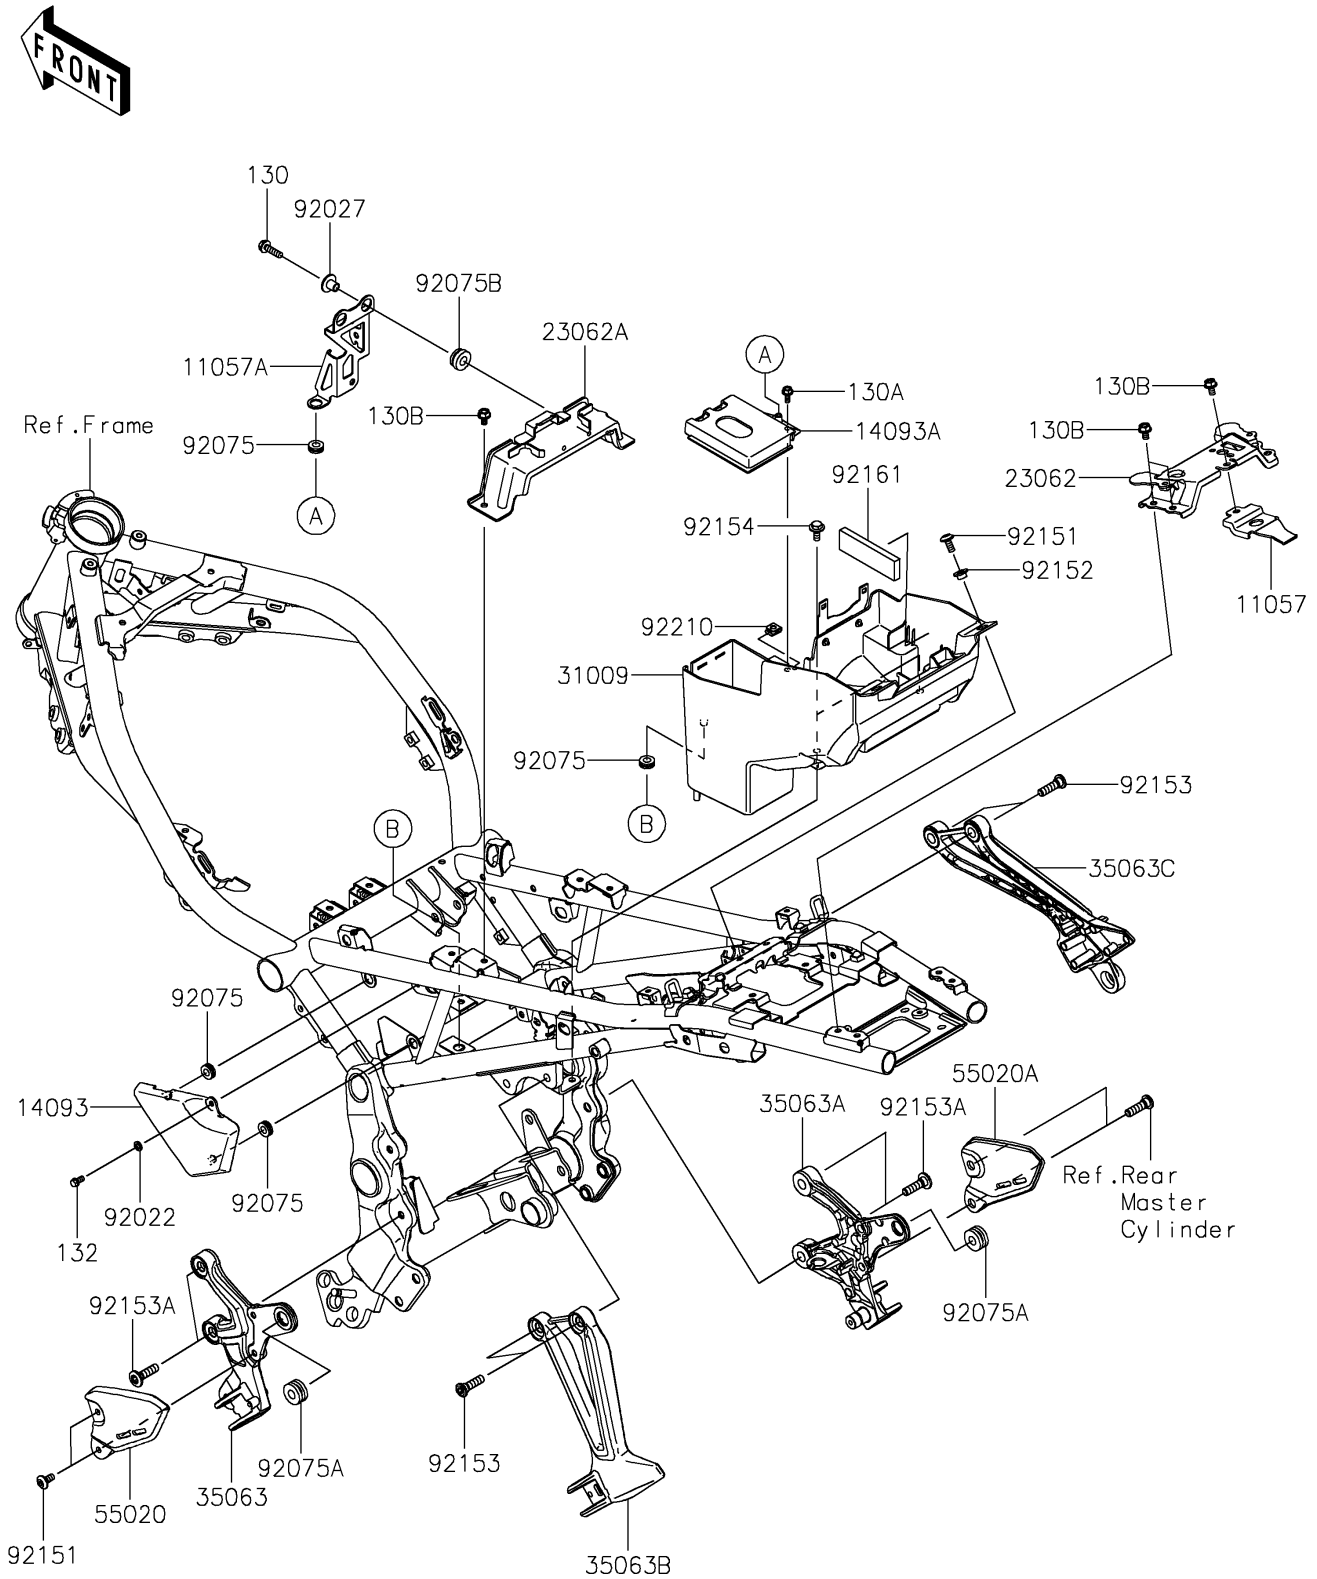

# 2020 Z900RS ABS PARTS DIAGRAM

Frame Fittings

F2131

## 2020 Z900RS ABS PARTS LIST

### Frame Fittings

ITEM NAME	PART NUMBER	QUANTITY
BRACKET,TAIL LAMP (Ref # 11057)	11057-1341	1
BRACKET,REGULATOR (Ref # 11057A)	11057-1393	1
COVER,ABS (Ref # 14093)	14093-0618	1
COVER,CANISTER (Ref # 14093A)	14093-0619	1
BRACKET-COMP,SEAT,RR (Ref # 23062)	23062-0969	1
BRACKET-COMP,SEAT,FR (Ref # 23062A)	23062-0981	1
CASE-COMP-BATTERY (Ref # 31009)	31009-0007	1
STAY,STEP,LH,F.S.BLACK (Ref # 35063)	35063-1391-18R	1
STAY,STEP,RH,F.S.BLACK (Ref # 35063A)	35063-1392-18R	1
STAY,RR STEP,LH,F.S.BLACK (Ref # 35063B)	35063-1393-18R	1
STAY,RR STEP,RH,F.S.BLACK (Ref # 35063C)	35063-1394-18R	1
GUARD,LH (Ref # 55020)	55020-2178	1
GUARD,RH (Ref # 55020A)	55020-2179	1
WASHER,6.3X10.2X1.6 (Ref # 92022)	92022-1588	1
COLLAR,FLANGED,L=12.1,BLACK (Ref # 92027)	92027-1651	2
DAMPER (Ref # 92075)	92075-161	4
DAMPER,10X24X12 (Ref # 92075A)	92075-1690	2
DAMPER (Ref # 92075B)	92075-277	2
BOLT,SOCKET,6X14 (Ref # 92151)	92151-1654	4
COLLAR (Ref # 92152)	92152-0422	2
BOLT,SOCKET,8X30 (Ref # 92153)	92153-1624	4
BOLT,SOCKET,8X30 (Ref # 92153A)	92153-1630	4
BOLT,FLANGED,6X16 (Ref # 92154)	92154-2955	2
DAMPER,25X83X8 (Ref # 92161)	92161-2134	1
NUT (Ref # 92210)	92210-0571	1
BOLT-FLANGED,6X22 (Ref # 130)	130BA0622	2
BOLT-FLANGED,5X12 (Ref # 130A)	130BC0512	1
BOLT-FLANGED,6X10 (Ref # 130B)	130CA0610	7
BOLT-FLANGED-SMALL,5X10 (Ref # 132)	132BA0510	1