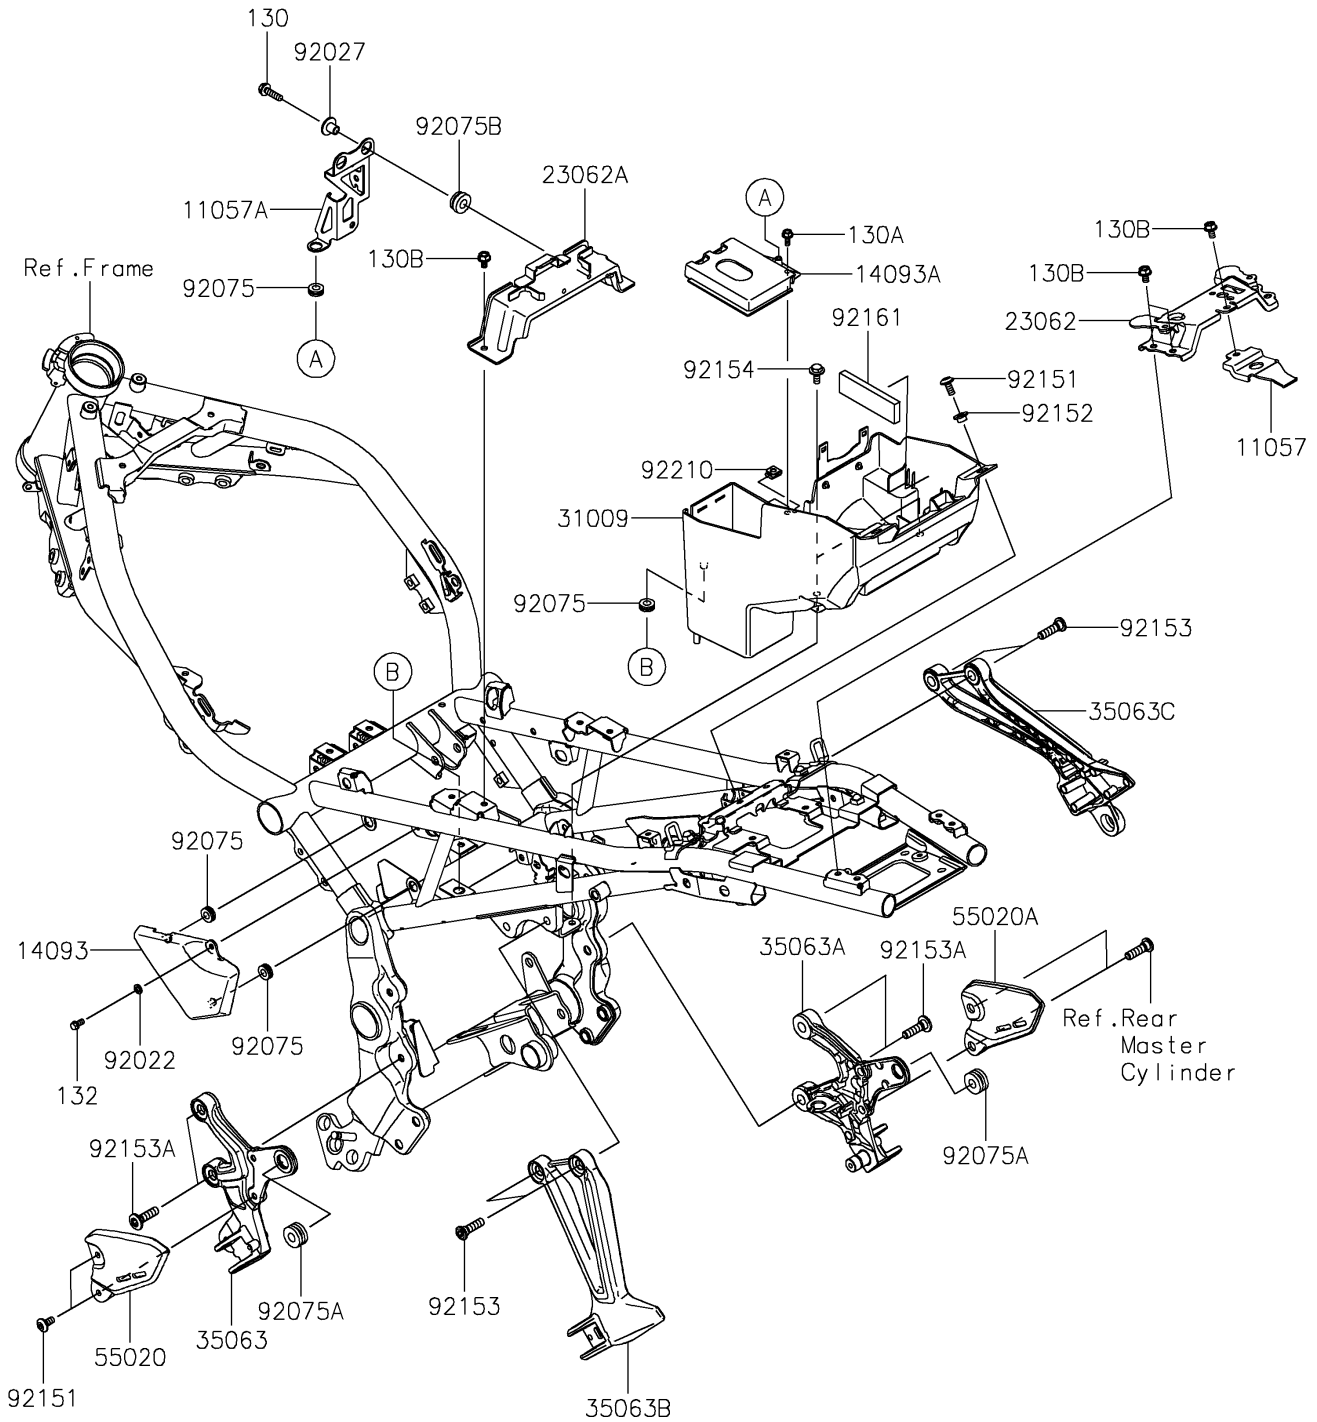

2020 Z900RS ABS PARTS DIAGRAM

Frame Fittings

F2131

2020 Z900RS ABS PARTS LIST

Frame Fittings

ITEM NAME	PART NUMBER	QUANTITY
BRACKET,TAIL LAMP (Ref # 11057)	11057-1341	1
BRACKET,REGULATOR (Ref # 11057A)	11057-1393	1
COVER,ABS (Ref # 14093)	14093-0618	1
COVER,CANISTER (Ref # 14093A)	14093-0619	1
BRACKET-COMP,SEAT,RR (Ref # 23062)	23062-0969	1
BRACKET-COMP,SEAT,FR (Ref # 23062A)	23062-0981	1
CASE-COMP-BATTERY (Ref # 31009)	31009-0007	1
STAY,STEP,LH,F.S.BLACK (Ref # 35063)	35063-1391-18R	1
STAY,STEP,RH,F.S.BLACK (Ref # 35063A)	35063-1392-18R	1
STAY,RR STEP,LH,F.S.BLACK (Ref # 35063B)	35063-1393-18R	1
STAY,RR STEP,RH,F.S.BLACK (Ref # 35063C)	35063-1394-18R	1
GUARD,LH (Ref # 55020)	55020-2178	1
GUARD,RH (Ref # 55020A)	55020-2179	1
WASHER,6.3X10.2X1.6 (Ref # 92022)	92022-1588	1
COLLAR,FLANGED,L=12.1,BLACK (Ref # 92027)	92027-1651	2
DAMPER (Ref # 92075)	92075-161	4
DAMPER,10X24X12 (Ref # 92075A)	92075-1690	2
DAMPER (Ref # 92075B)	92075-277	2
BOLT,SOCKET,6X14 (Ref # 92151)	92151-1654	4
COLLAR (Ref # 92152)	92152-0422	2
BOLT,SOCKET,8X30 (Ref # 92153)	92153-1624	4
BOLT,SOCKET,8X30 (Ref # 92153A)	92153-1630	4
BOLT,FLANGED,6X16 (Ref # 92154)	92154-2955	2
DAMPER,25X83X8 (Ref # 92161)	92161-2134	1
NUT (Ref # 92210)	92210-0571	1
BOLT-FLANGED,6X22 (Ref # 130)	130BA0622	2
BOLT-FLANGED,5X12 (Ref # 130A)	130BC0512	1
BOLT-FLANGED,6X10 (Ref # 130B)	130CA0610	7
BOLT-FLANGED-SMALL,5X10 (Ref # 132)	132BA0510	1