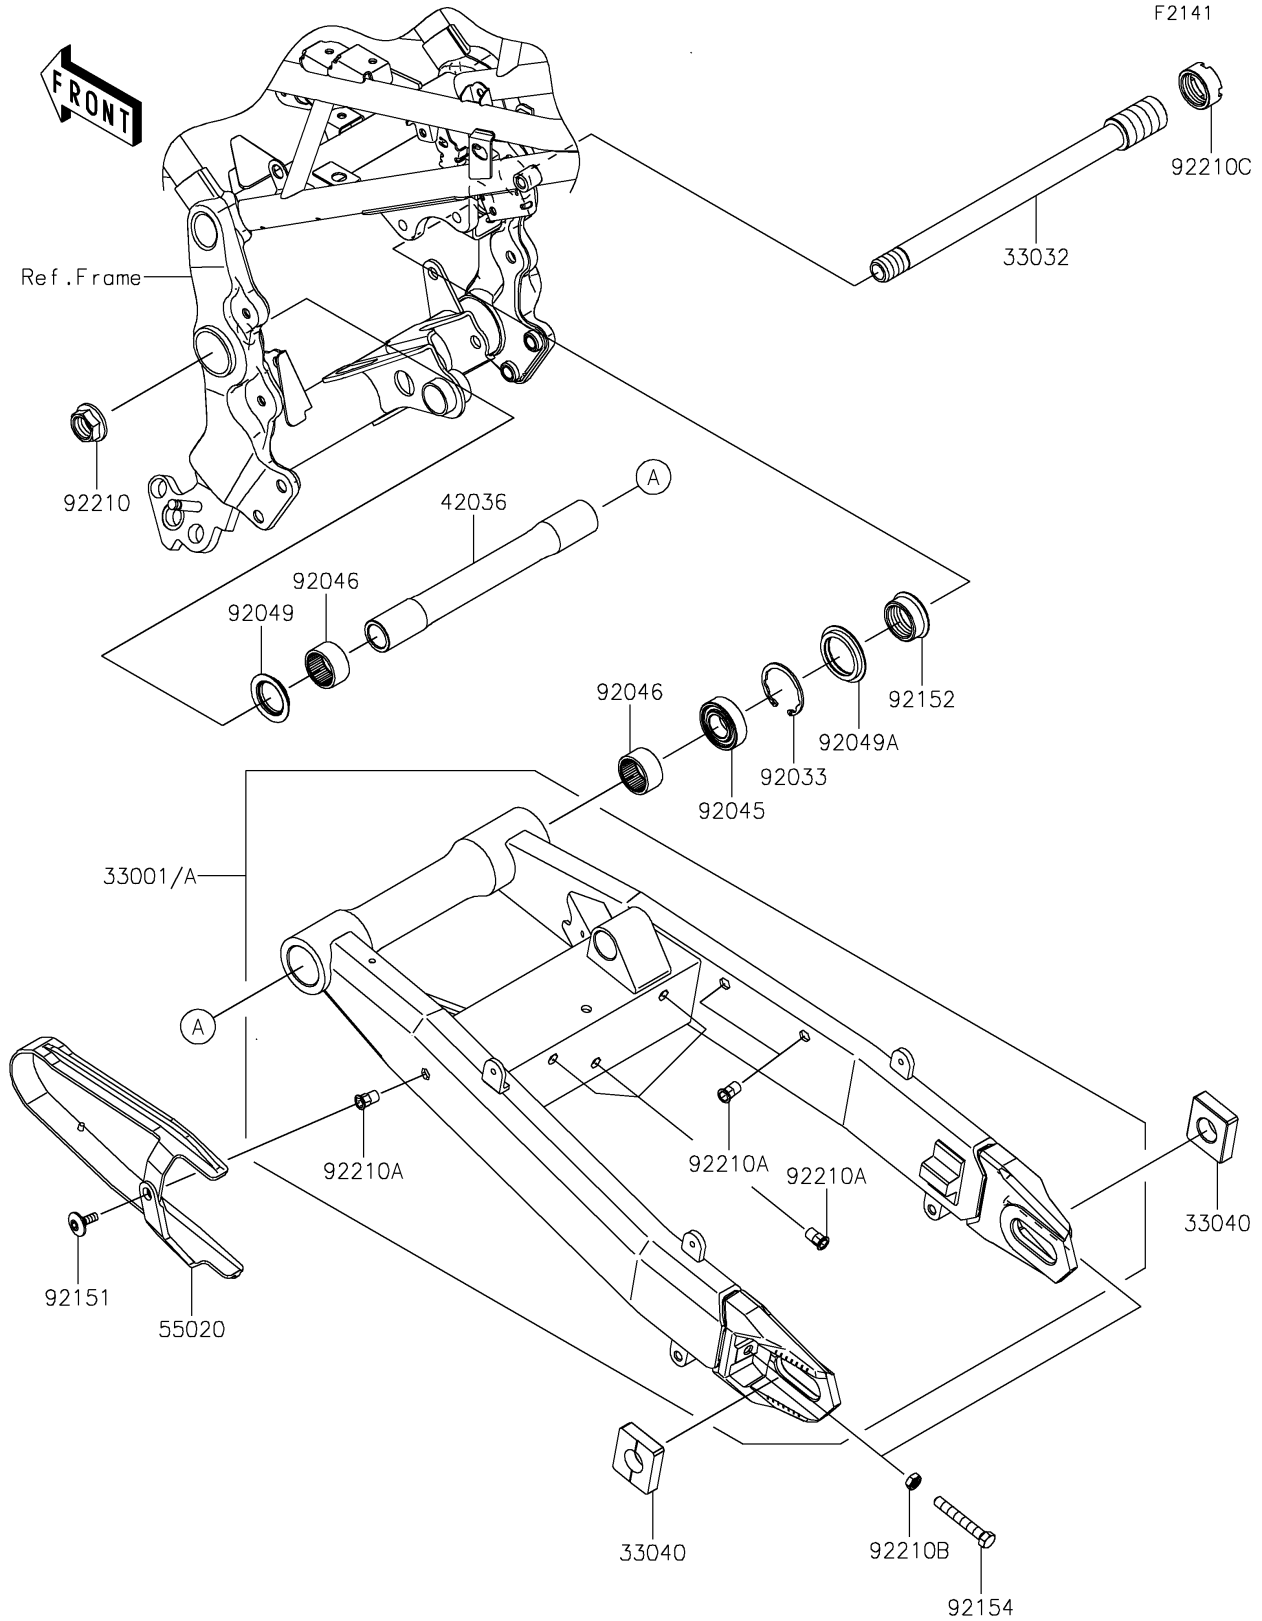

# 2019 Z900RS ABS PARTS DIAGRAM

Swingarm

## 2019 Z900RS ABS PARTS LIST

### Swingarm

ITEM NAME	PART NUMBER	QUANTITY
ARM-COMP-SWING,BLACK (Ref # 33001)	33001-0699-10	1
SHAFT-SWING ARM,20X269 (Ref # 33032)	33032-0055	1
ADJUSTER-CHAIN (Ref # 33040)	33040-1109	2
SLEEVE,20.1X28X236.5 (Ref # 42036)	42036-0815	1
GUARD,CHAIN (Ref # 55020)	55020-2184	1
RING-SNAP,42MM (Ref # 92033)	92033-1041	1
BEARING-BALL,6004UL11 (Ref # 92045)	92045-0017	1
BEARING-NEEDLE,7E-HVS 28X34X17 (Ref # 92046)	92046-0008	2
SEAL-OIL,28X34X5.7 (Ref # 92049)	92049-1181	1
SEAL-OIL,MHA 35 42 5.7F (Ref # 92049A)	92049-1380	1
BOLT,SOCKET,6X18 (Ref # 92151)	92151-1149	1
COLLAR,28X35X15 (Ref # 92152)	92152-2379	1
BOLT-SMALL,8X55 (Ref # 92154)	92154-1962	2
NUT,FLANGED,20MM (Ref # 92210)	92210-0320	1
NUT,POP,6MM,L=16.5 (Ref # 92210A)	92210-0324	6
NUT-HEX-SMALL,8MM (Ref # 92210B)	92210-1459	2
NUT,28MM (Ref # 92210C)	92210-1575	1