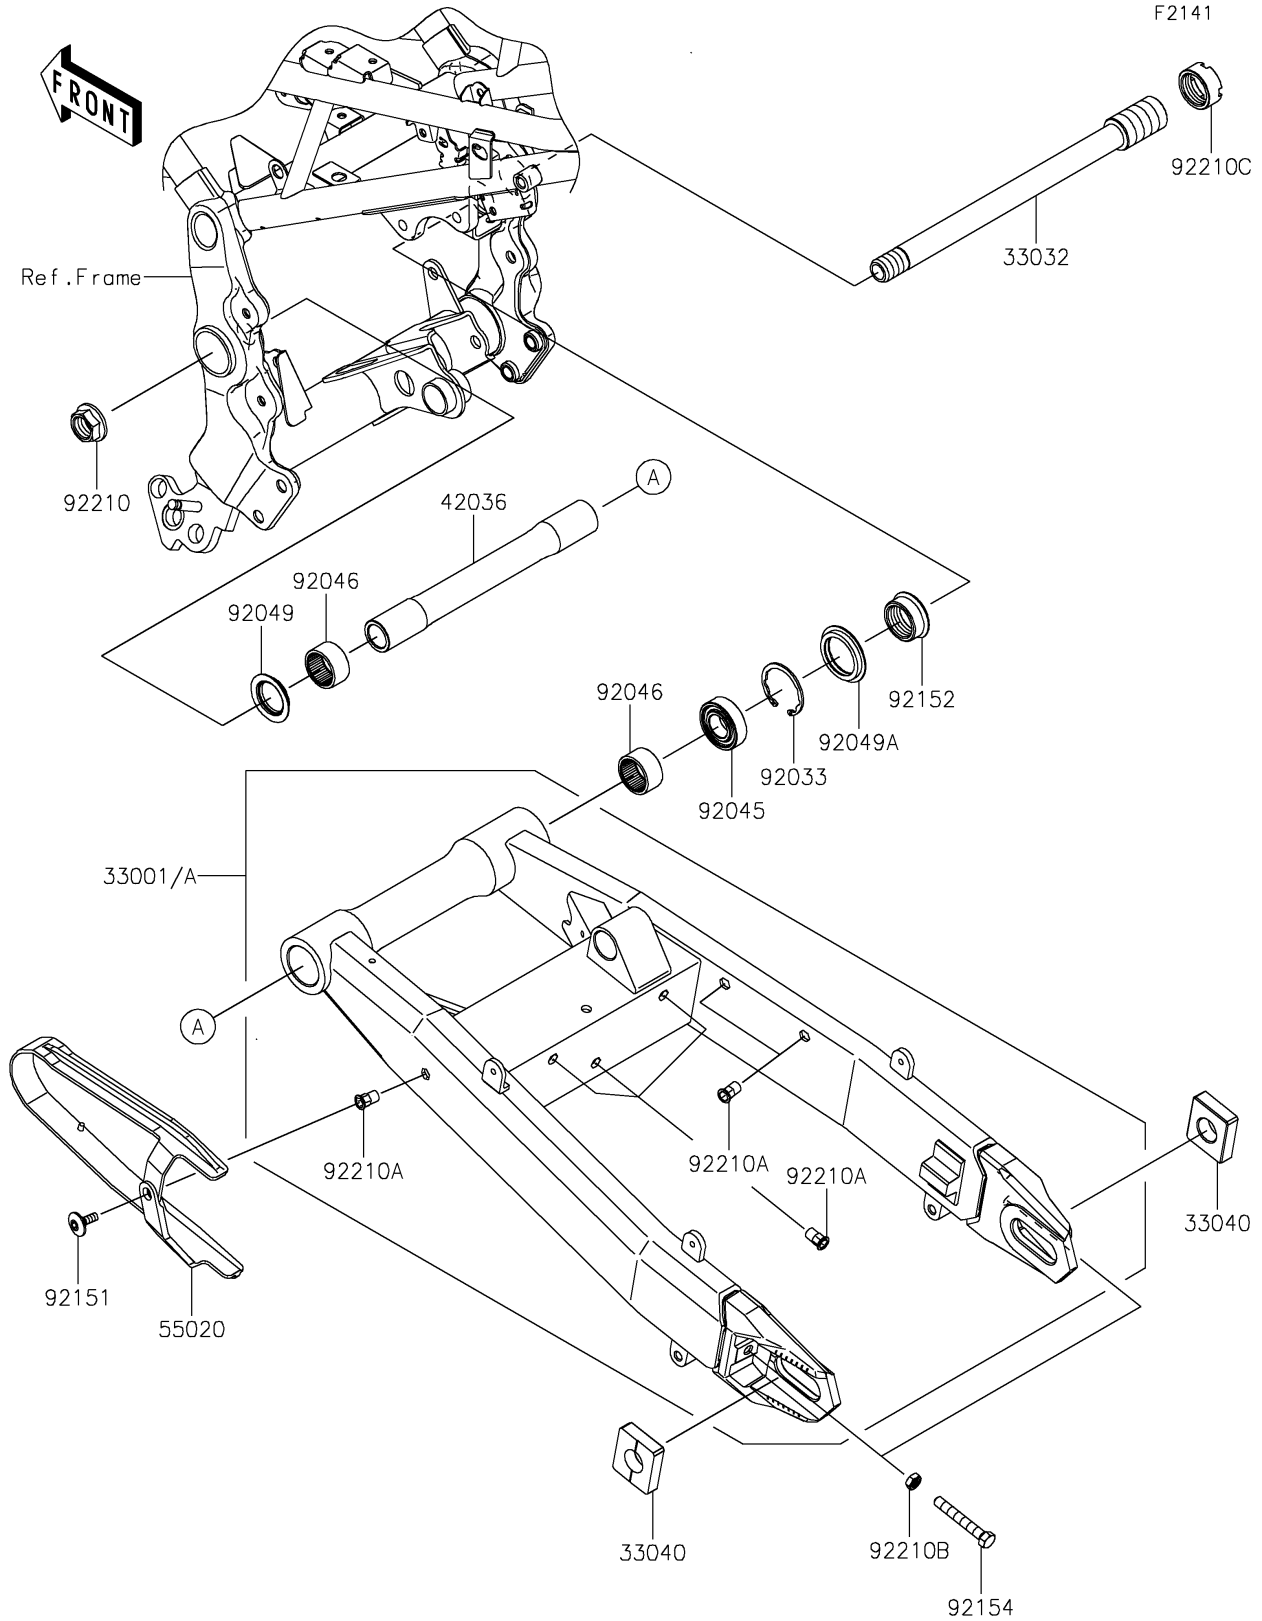

2019 Z900RS ABS PARTS DIAGRAM

Swingarm

2019 Z900RS ABS PARTS LIST

Swingarm

ITEM NAME	PART NUMBER	QUANTITY
ARM-COMP-SWING,F.S.BLACK (Ref # 33001A)	33001-0699-18R	1
SHAFT-SWING ARM,20X269 (Ref # 33032)	33032-0055	1
ADJUSTER-CHAIN (Ref # 33040)	33040-1109	2
SLEEVE,20.1X28X236.5 (Ref # 42036)	42036-0815	1
GUARD,CHAIN (Ref # 55020)	55020-2184	1
RING-SNAP,42MM (Ref # 92033)	92033-1041	1
BEARING-BALL,6004UL11 (Ref # 92045)	92045-0017	1
BEARING-NEEDLE,7E-HVS 28X34X17 (Ref # 92046)	92046-0008	2
SEAL-OIL,28X34X5.7 (Ref # 92049)	92049-1181	1
SEAL-OIL,MHA 35 42 5.7F (Ref # 92049A)	92049-1380	1
BOLT,SOCKET,6X18 (Ref # 92151)	92151-1149	1
COLLAR,28X35X15 (Ref # 92152)	92152-2379	1
BOLT-SMALL,8X55 (Ref # 92154)	92154-1962	2
NUT,FLANGED,20MM (Ref # 92210)	92210-0320	1
NUT,POP,6MM,L=16.5 (Ref # 92210A)	92210-0324	6
NUT-HEX-SMALL,8MM (Ref # 92210B)	92210-1459	2
NUT,28MM (Ref # 92210C)	92210-1575	1