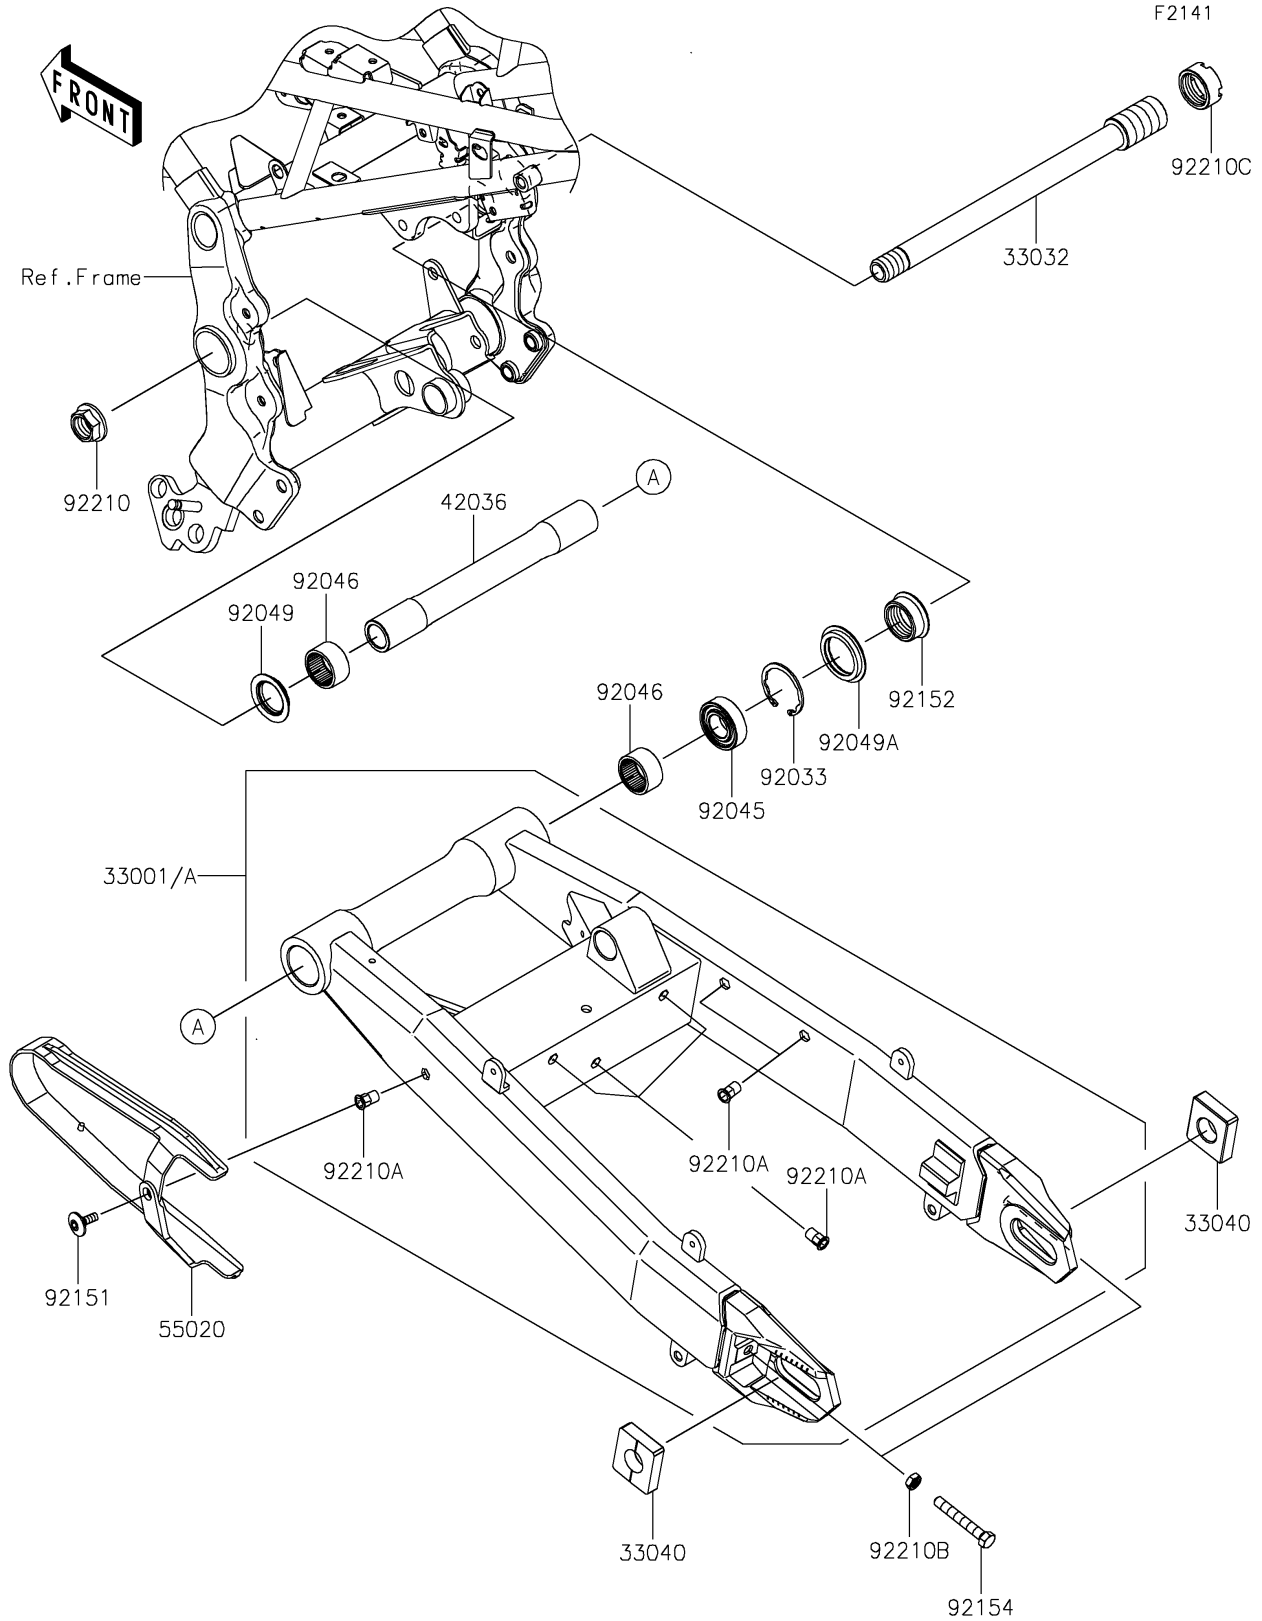

2019 Z900RS ABS PARTS DIAGRAM

Swingarm

2019 Z900RS ABS PARTS LIST

Swingarm

ITEM NAME	PART NUMBER	QUANTITY
ARM-COMP-SWING,BLACK (Ref # 33001)	33001-0699-10	1
ARM-COMP-SWING,F.S.BLACK (Ref # 33001A)	33001-0699-18R	1
SHAFT-SWING ARM,20X269 (Ref # 33032)	33032-0055	1
ADJUSTER-CHAIN (Ref # 33040)	33040-1109	2
SLEEVE,20.1X28X236.5 (Ref # 42036)	42036-0815	1
GUARD,CHAIN (Ref # 55020)	55020-2184	1
RING-SNAP,42MM (Ref # 92033)	92033-1041	1
BEARING-BALL,6004UL11 (Ref # 92045)	92045-0017	1
BEARING-NEEDLE,7E-HVS 28X34X17 (Ref # 92046)	92046-0008	2
SEAL-OIL,28X34X5.7 (Ref # 92049)	92049-1181	1
SEAL-OIL,MHA 35 42 5.7F (Ref # 92049A)	92049-1380	1
BOLT,SOCKET,6X18 (Ref # 92151)	92151-1149	1
COLLAR,28X35X15 (Ref # 92152)	92152-2379	1
BOLT-SMALL,8X55 (Ref # 92154)	92154-1962	2
NUT,FLANGED,20MM (Ref # 92210)	92210-0320	1
NUT,POP,6MM,L=16.5 (Ref # 92210A)	92210-0324	6
NUT-HEX-SMALL,8MM (Ref # 92210B)	92210-1459	2
NUT,28MM (Ref # 92210C)	92210-1575	1