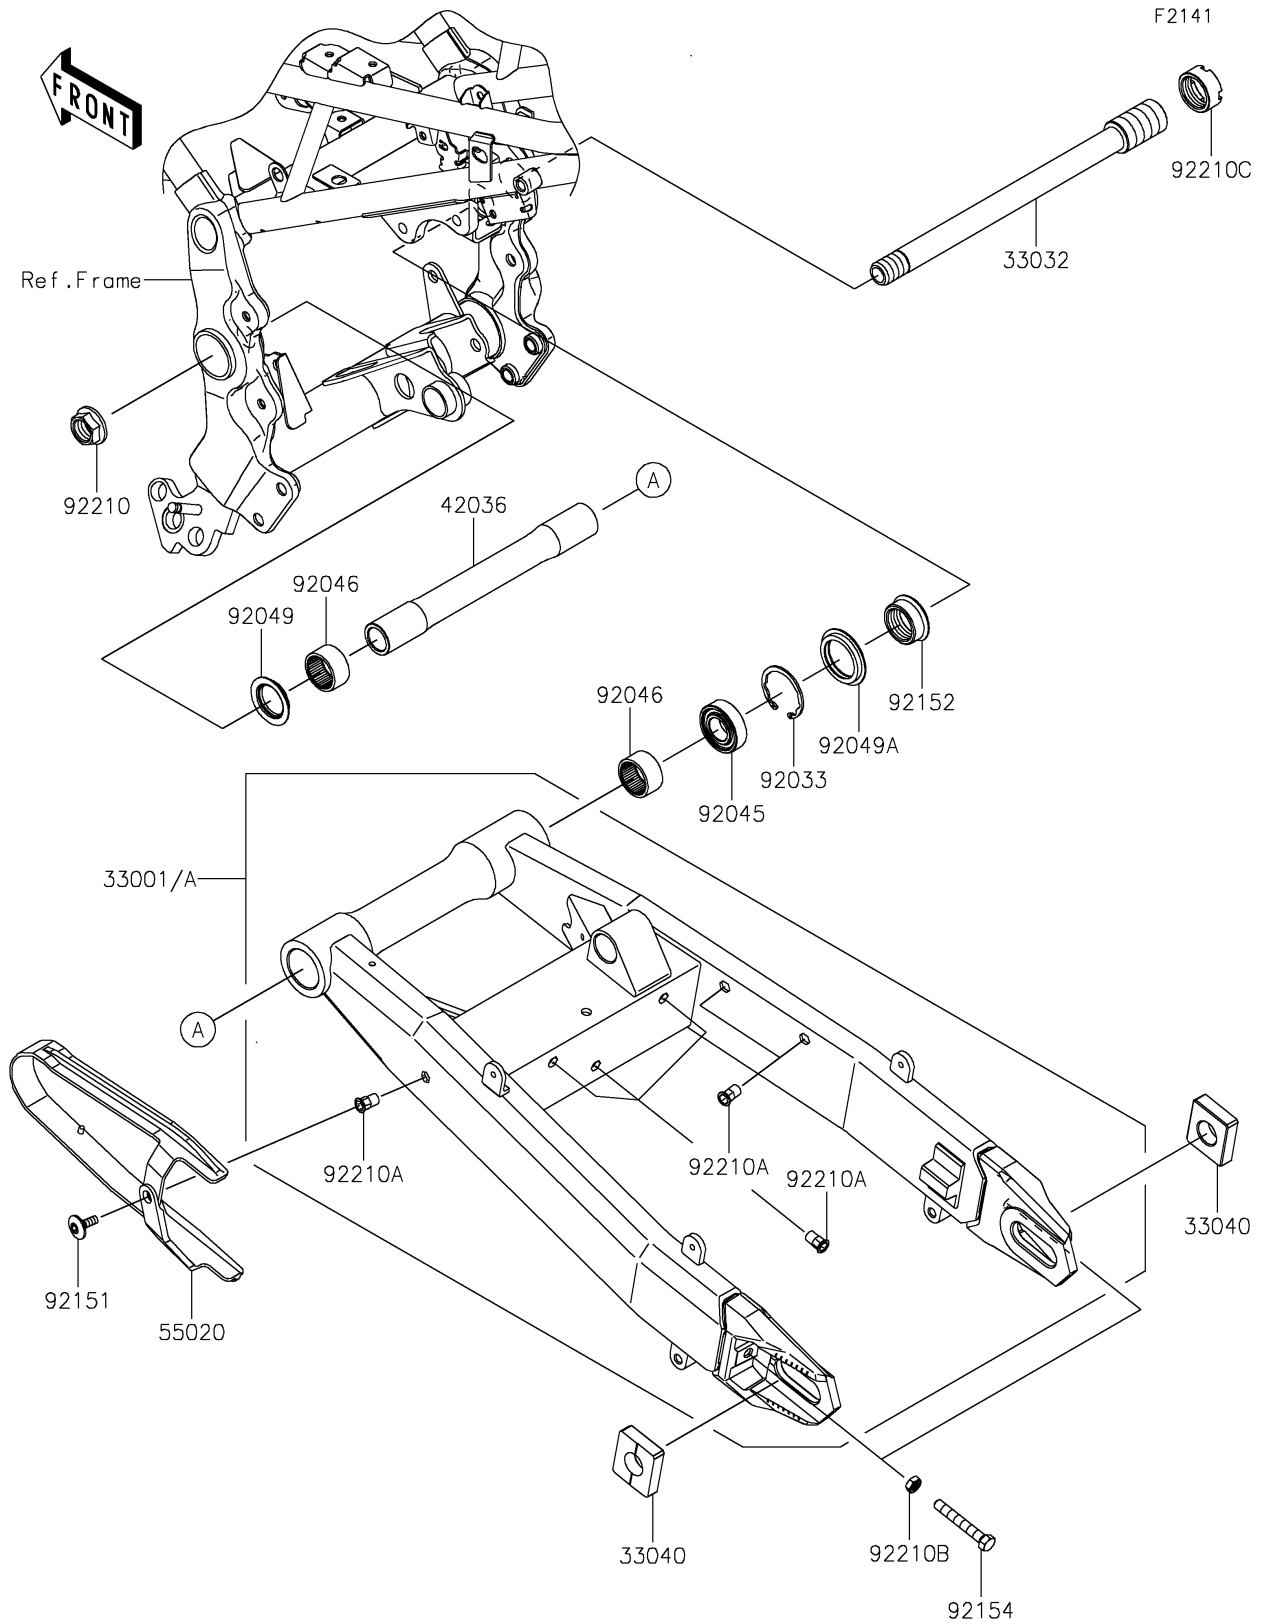

2020 Z900RS ABS PARTS DIAGRAM

Swingarm

2020 Z900RS ABS PARTS LIST

Swingarm

ITEM NAME	PART NUMBER	QUANTITY
ARM-COMP-SWING,BLACK (Ref # 33001)	33001-0699-10	1
SHAFT-SWING ARM,20X269 (Ref # 33032)	33032-0055	1
ADJUSTER-CHAIN (Ref # 33040)	33040-1109	2
SLEEVE,20.1X28X236.5 (Ref # 42036)	42036-0815	1
GUARD,CHAIN (Ref # 55020)	55020-2184	1
RING-SNAP,42MM (Ref # 92033)	92033-1041	1
BEARING-BALL,6004UL11 (Ref # 92045)	92045-0017	1
BEARING-NEEDLE,7E-HVS 28X34X17 (Ref # 92046)	92046-0008	2
SEAL-OIL,28X34X5.7 (Ref # 92049)	92049-1181	1
SEAL-OIL,MHA 35 42 5.7F (Ref # 92049A)	92049-1380	1
BOLT,SOCKET,6X18 (Ref # 92151)	92151-1149	1
COLLAR,28X35X15 (Ref # 92152)	92152-2379	1
BOLT-SMALL,8X55 (Ref # 92154)	92154-1962	2
NUT,FLANGED,20MM (Ref # 92210)	92210-0320	1
NUT,POP,6MM,L=16.5 (Ref # 92210A)	92210-0324	6
NUT-HEX-SMALL,8MM (Ref # 92210B)	92210-1459	2
NUT,28MM (Ref # 92210C)	92210-1575	1