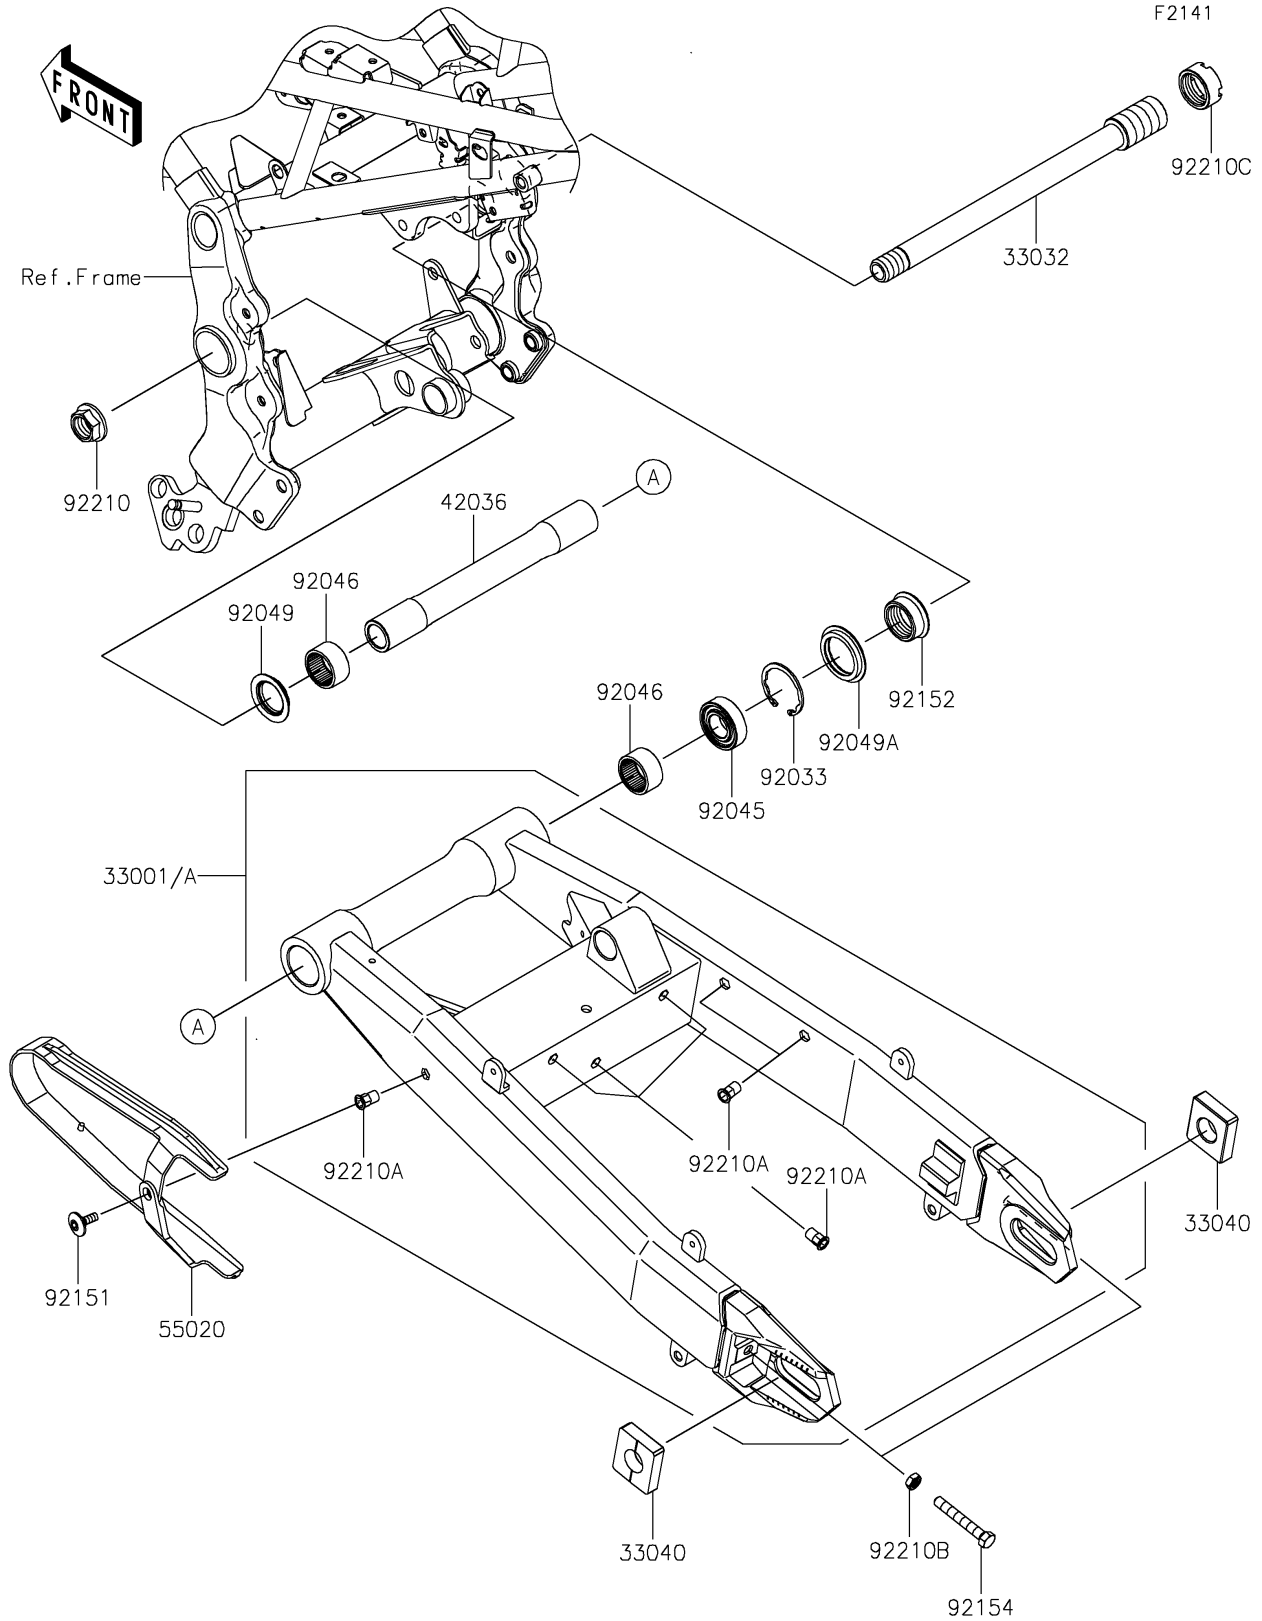

# 2020 Z900RS ABS PARTS DIAGRAM

Swingarm

## 2020 Z900RS ABS PARTS LIST

### Swingarm

ITEM NAME	PART NUMBER	QUANTITY
ARM-COMP-SWING,BLACK (Ref # 33001)	33001-0699-10	1
SHAFT-SWING ARM,20X269 (Ref # 33032)	33032-0055	1
ADJUSTER-CHAIN (Ref # 33040)	33040-1109	2
SLEEVE,20.1X28X236.5 (Ref # 42036)	42036-0815	1
GUARD,CHAIN (Ref # 55020)	55020-2184	1
RING-SNAP,42MM (Ref # 92033)	92033-1041	1
BEARING-BALL,6004UL11 (Ref # 92045)	92045-0017	1
BEARING-NEEDLE,7E-HVS 28X34X17 (Ref # 92046)	92046-0008	2
SEAL-OIL,28X34X5.7 (Ref # 92049)	92049-1181	1
SEAL-OIL,MHA 35 42 5.7F (Ref # 92049A)	92049-1380	1
BOLT,SOCKET,6X18 (Ref # 92151)	92151-1149	1
COLLAR,28X35X15 (Ref # 92152)	92152-2379	1
BOLT-SMALL,8X55 (Ref # 92154)	92154-1962	2
NUT,FLANGED,20MM (Ref # 92210)	92210-0320	1
NUT,POP,6MM,L=16.5 (Ref # 92210A)	92210-0324	6
NUT-HEX-SMALL,8MM (Ref # 92210B)	92210-1459	2
NUT,28MM (Ref # 92210C)	92210-1575	1