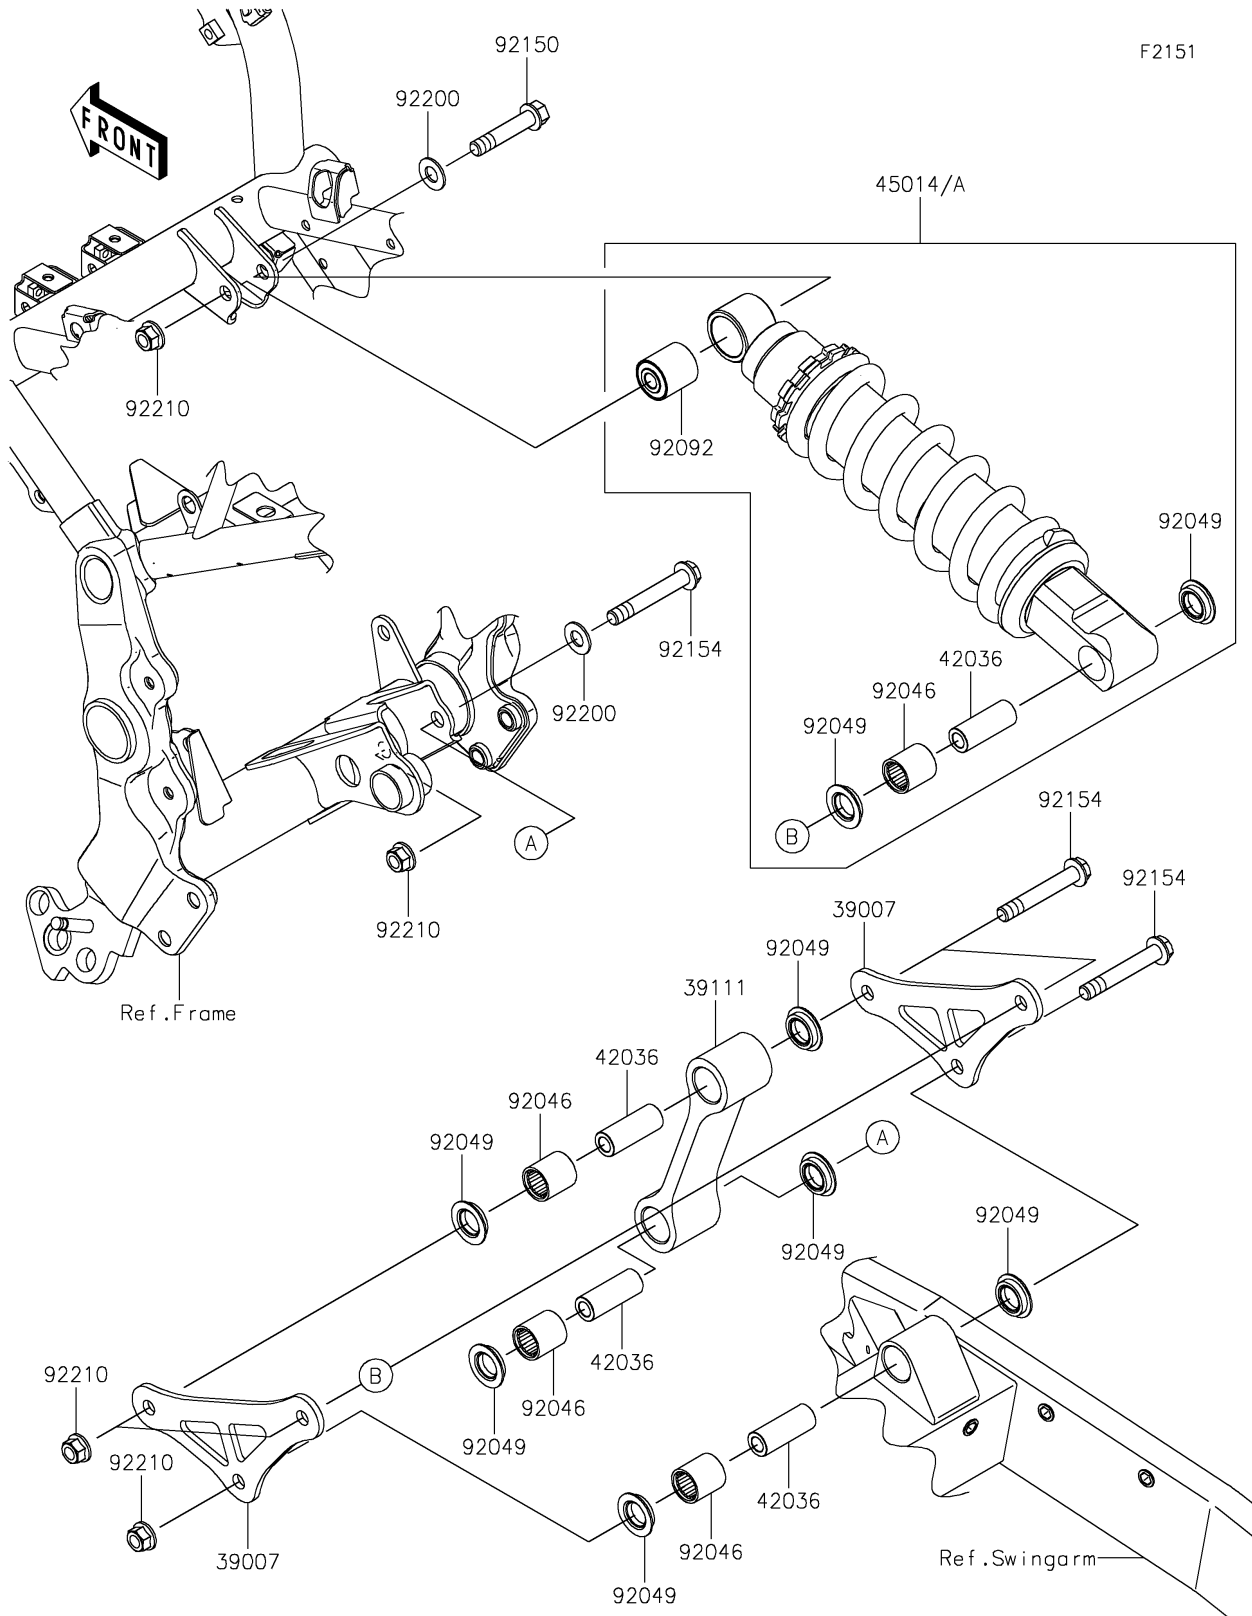

2019 Z900RS ABS PARTS DIAGRAM

Suspension/Shock Absorber

2019 Z900RS ABS PARTS LIST

Suspension/Shock Absorber

ITEM NAME	PART NUMBER	QUANTITY
ARM-SUSP (Ref # 39007)	39007-0410	2
ROD-TIE (Ref # 39111)	39111-0311	1
SLEEVE,10.1X17X44.5 (Ref # 42036)	42036-1342	4
SHOCKABSORBER,BLACK (Ref # 45014)	45014-0599-10	1
BEARING-NEEDLE,SFYZM172425 (Ref # 92046)	92046-1273	4
SEAL-OIL,MHA17245.7F (Ref # 92049)	92049-1223	8
BUSHING-RUBBER (Ref # 92092)	92092-1058	1
BOLT,FLANGED,10X50 (Ref # 92150)	92150-1125	1
BOLT,FLANGED,10X66 (Ref # 92154)	92154-2839	4
WASHER,11X22X1.6 (Ref # 92200)	92200-1926	2
NUT,LOCK,FLANGED,10MM (Ref # 92210)	92210-1139	5