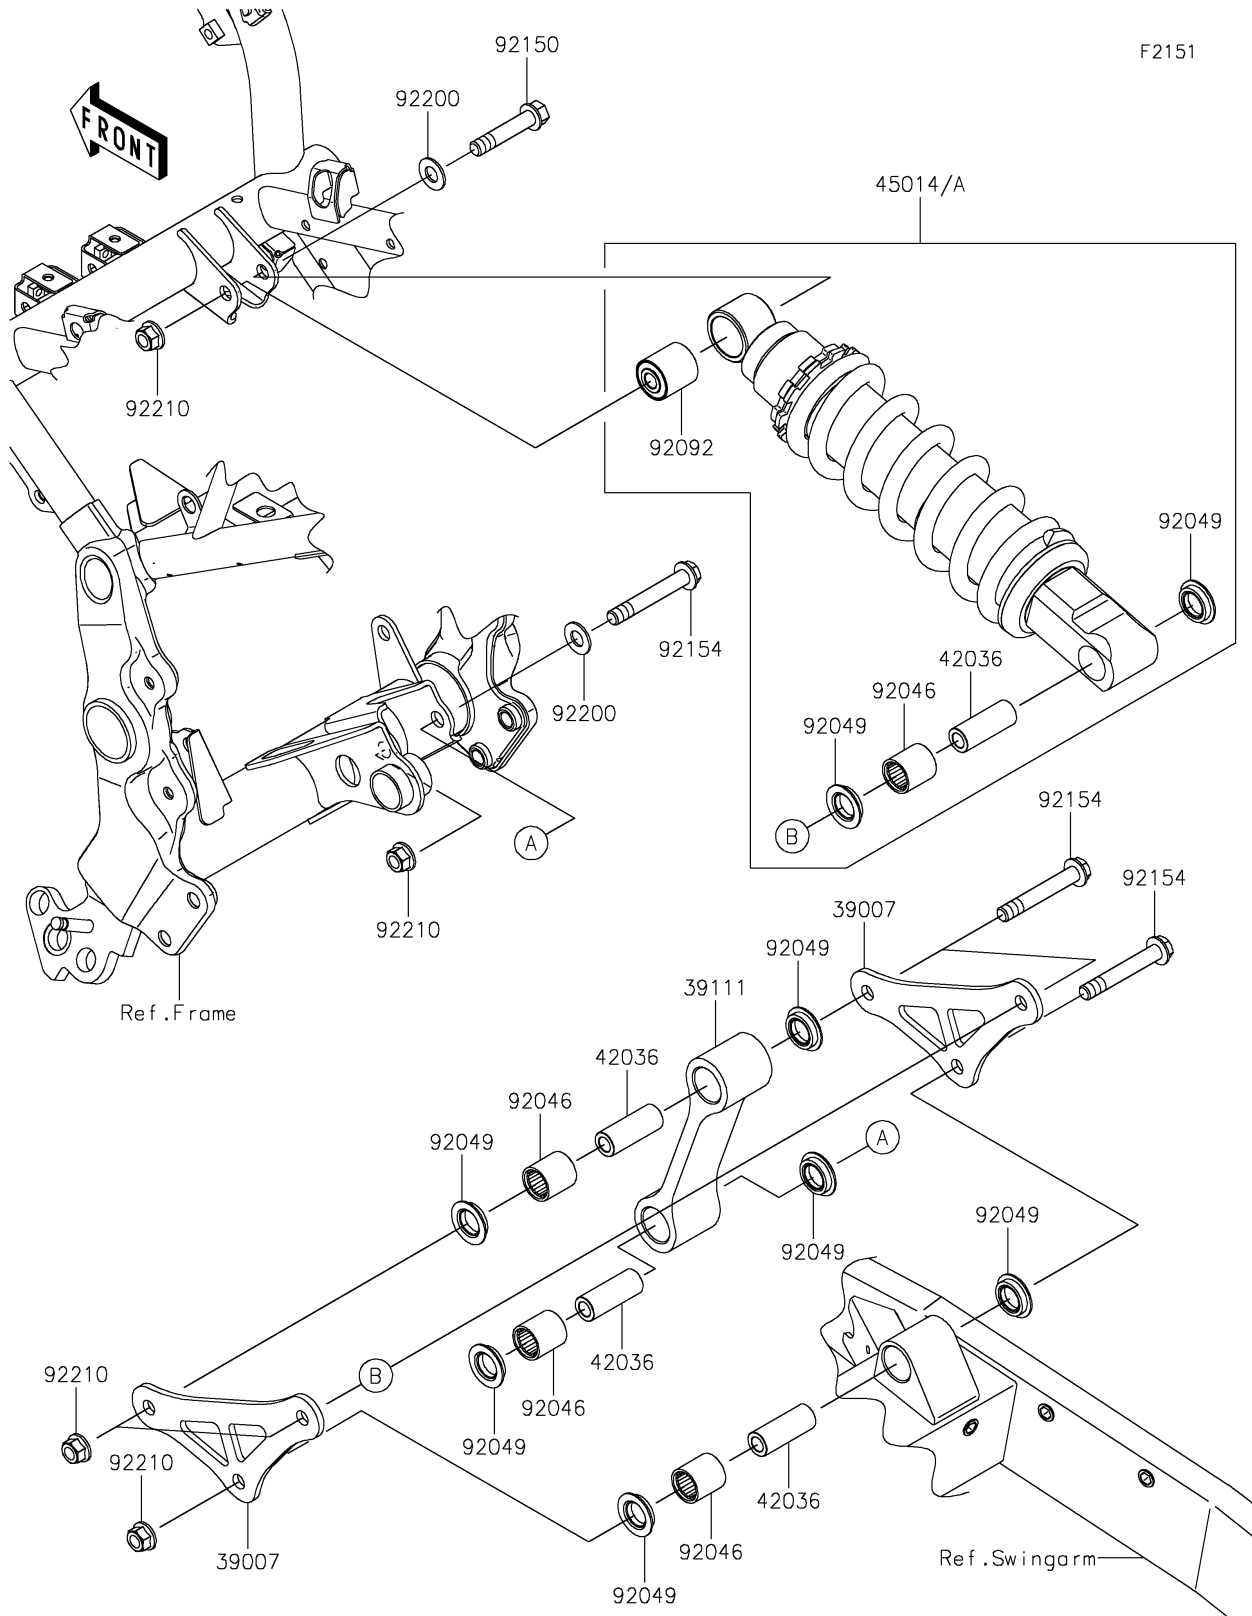

2019 Z900RS ABS PARTS DIAGRAM

Suspension/Shock Absorber

2019 Z900RS ABS PARTS LIST

Suspension/Shock Absorber

ITEM NAME	PART NUMBER	QUANTITY
ARM-SUSP (Ref # 39007)	39007-0410	2
ROD-TIE (Ref # 39111)	39111-0311	1
SLEEVE,10.1X17X44.5 (Ref # 42036)	42036-1342	4
SHOCKABSORBER,BLACK (Ref # 45014)	45014-0599-10	1
SHOCKABSORBER,P.WHITE (Ref # 45014A)	45014-0599-EH	1
BEARING-NEEDLE,SFYZM172425 (Ref # 92046)	92046-1273	4
SEAL-OIL,MHA17245.7F (Ref # 92049)	92049-1223	8
BUSHING-RUBBER (Ref # 92092)	92092-1058	1
BOLT,FLANGED,10X50 (Ref # 92150)	92150-1125	1
BOLT,FLANGED,10X66 (Ref # 92154)	92154-2839	4
WASHER,11X22X1.6 (Ref # 92200)	92200-1926	2
NUT,LOCK,FLANGED,10MM (Ref # 92210)	92210-1139	5