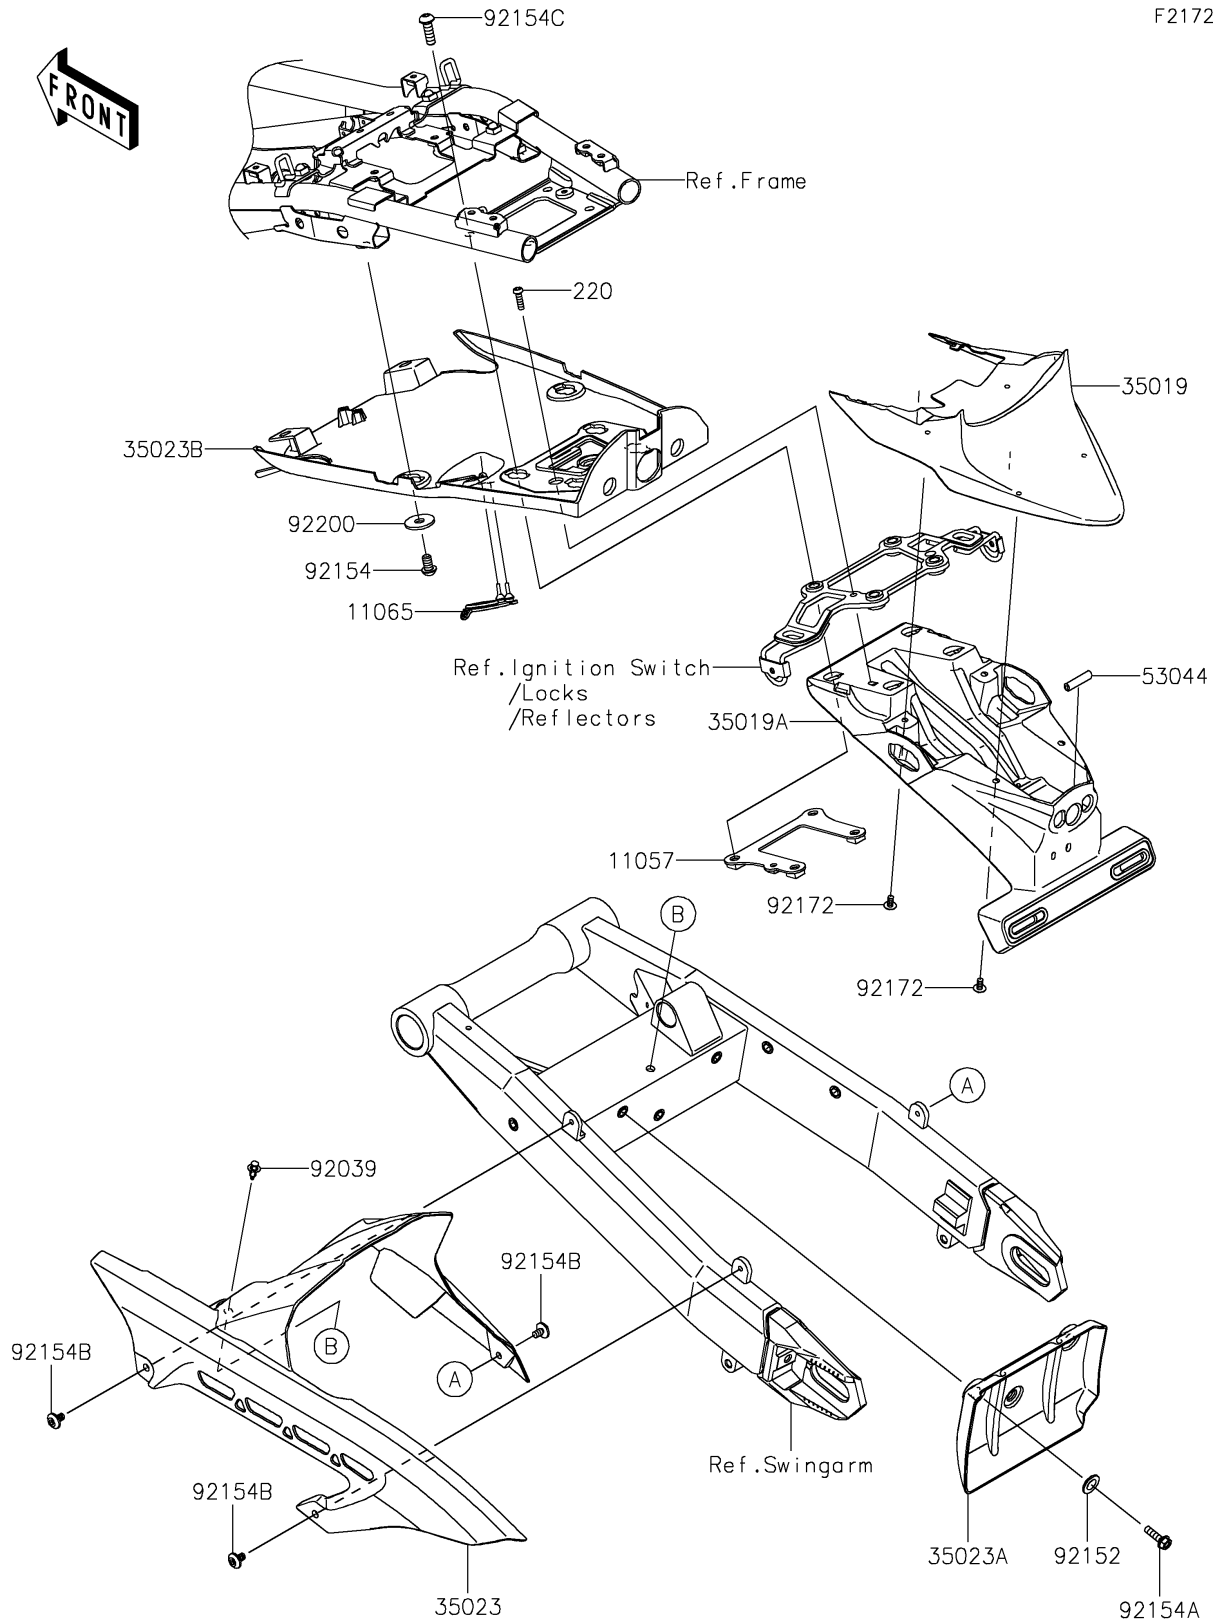

2020 Z900RS ABS PARTS DIAGRAM

Rear Fender(s)

F2172

2020 Z900RS ABS PARTS LIST

Rear Fender(s)

ITEM NAME	PART NUMBER	QUANTITY
BRACKET (Ref # 11057)	11057-0877	1
CAP (Ref # 11065)	11065-0998	1
FLAP (Ref # 35019)	35019-0637	1
FLAP,NUMBER PLATE (Ref # 35019A)	35019-0662	1
FENDER-REAR,INNER (Ref # 35023)	35023-0421	1
FENDER-REAR,INNER,LWR (Ref # 35023A)	35023-0432	1
FENDER-REAR (Ref # 35023B)	35023-0447	1
TRIM (Ref # 53044)	53044-0624	1
RIVET (Ref # 92039)	92039-0086	1
COLLAR,6.8X20X4.6 (Ref # 92152)	92152-2432	3
BOLT,SOCKET,8X14 (Ref # 92154)	92154-2651	2
BOLT,FLANGED,6X22 (Ref # 92154A)	92154-2673	3
BOLT (Ref # 92154B)	92154-2840	3
BOLT,SOCKET,8X25 (Ref # 92154C)	92154-2954	4
SCREW,TAPPING,5X10 (Ref # 92172)	92172-0335	4
WASHER,9X28X2.3 (Ref # 92200)	92200-1951	2
SCREW-PAN-CROS,5X18 (Ref # 220)	220AB0518	1