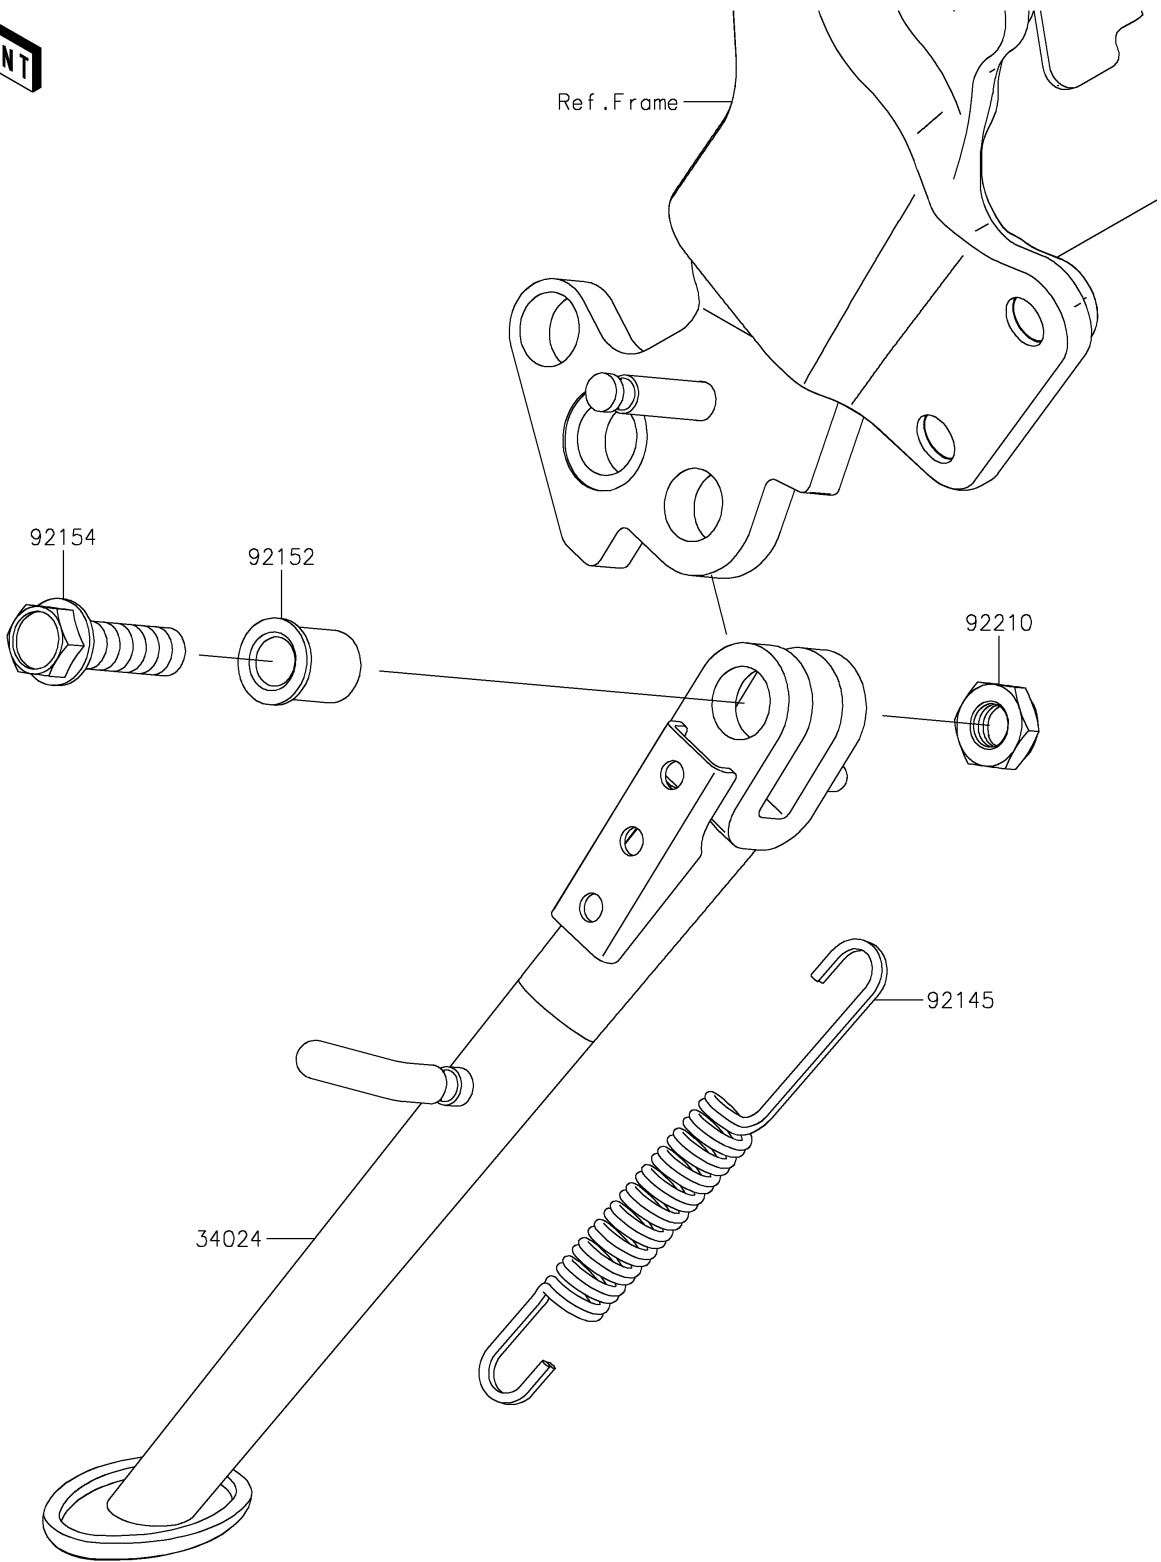

2019 Z900RS ABS PARTS DIAGRAM

Stand(s)

F2190

2019 Z900RS ABS PARTS LIST

Stand(s)

ITEM NAME	PART NUMBER	QUANTITY
STAND-SIDE,F.S.BLACK (Ref # 34024)	34024-0151-18R	1
SPRING,SIDE STAND (Ref # 92145)	92145-0562	1
COLLAR,10.2X15X20.1 (Ref # 92152)	92152-1828	1
BOLT,FLANGED,10X37 (Ref # 92154)	92154-2848	1
NUT,LOCK,10MM (Ref # 92210)	92210-1184	1