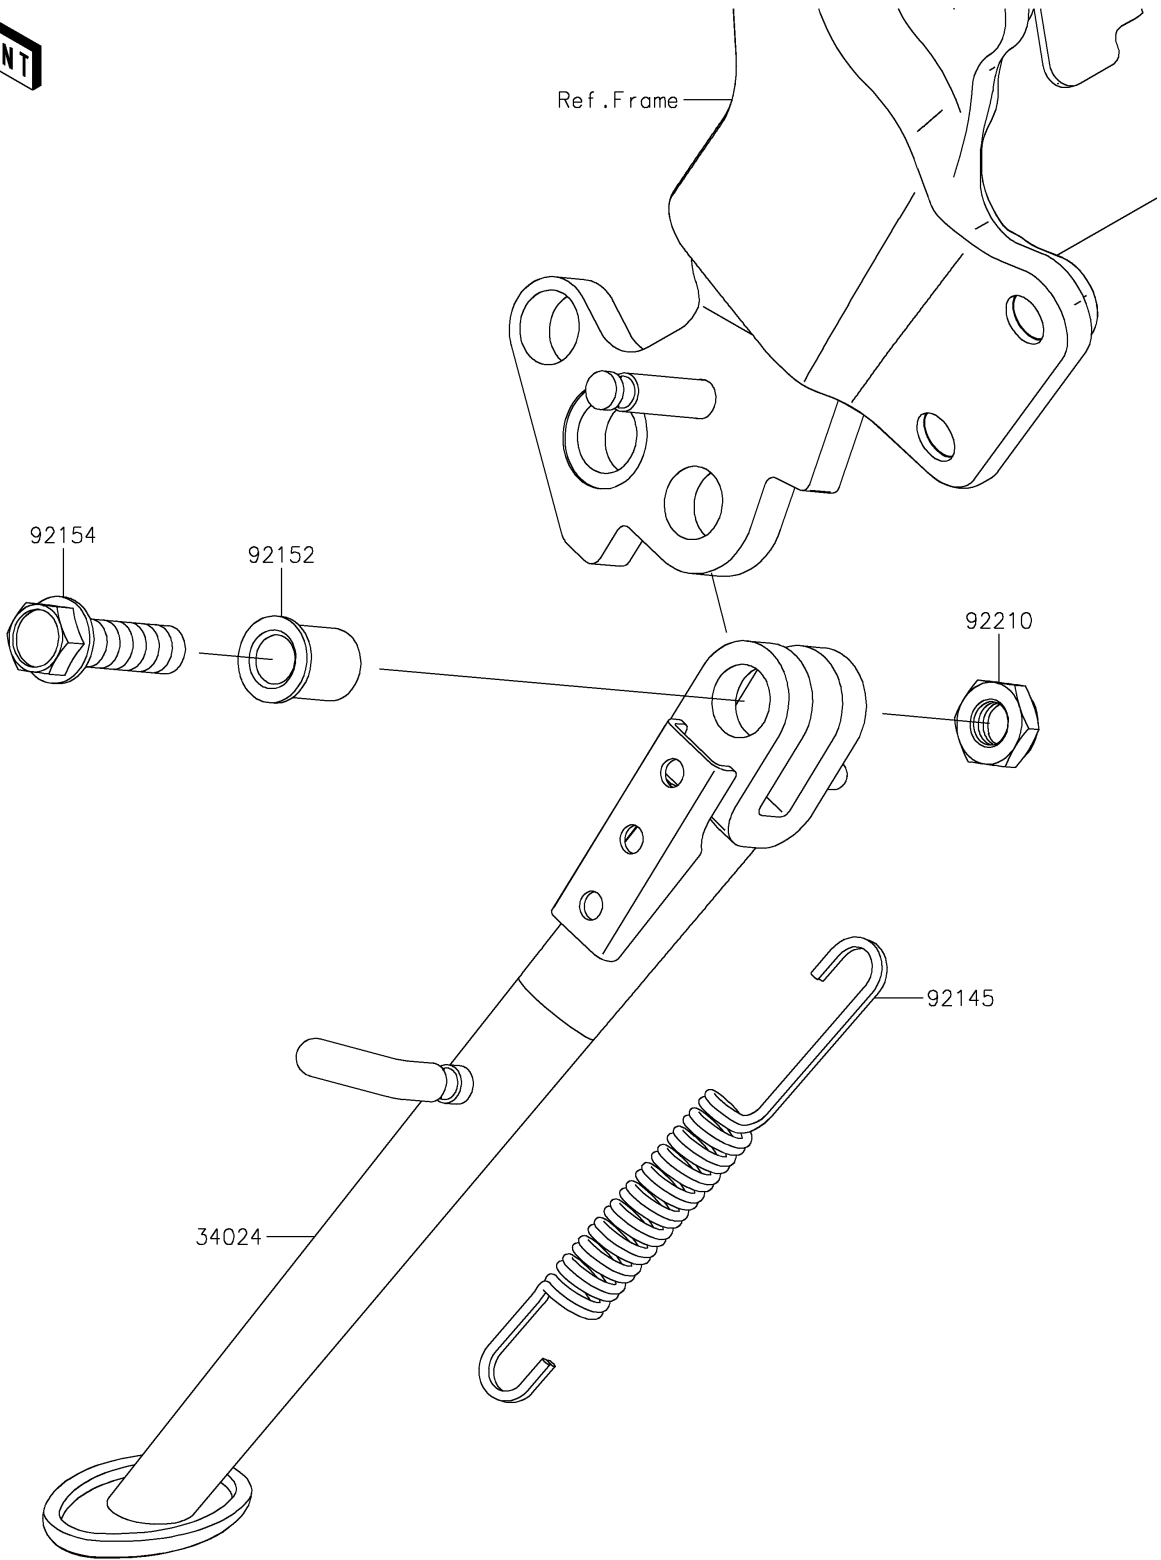

2020 Z900RS ABS PARTS DIAGRAM

Stand(s)

F2190

2020 Z900RS ABS PARTS LIST

Stand(s)

ITEM NAME	PART NUMBER	QUANTITY
STAND-SIDE,F.S.BLACK (Ref # 34024)	34024-0151-18R	1
SPRING,SIDE STAND (Ref # 92145)	92145-0562	1
COLLAR,10.2X15X20.1 (Ref # 92152)	92152-1828	1
BOLT,FLANGED,10X37 (Ref # 92154)	92154-2848	1
NUT,LOCK,10MM (Ref # 92210)	92210-1184	1