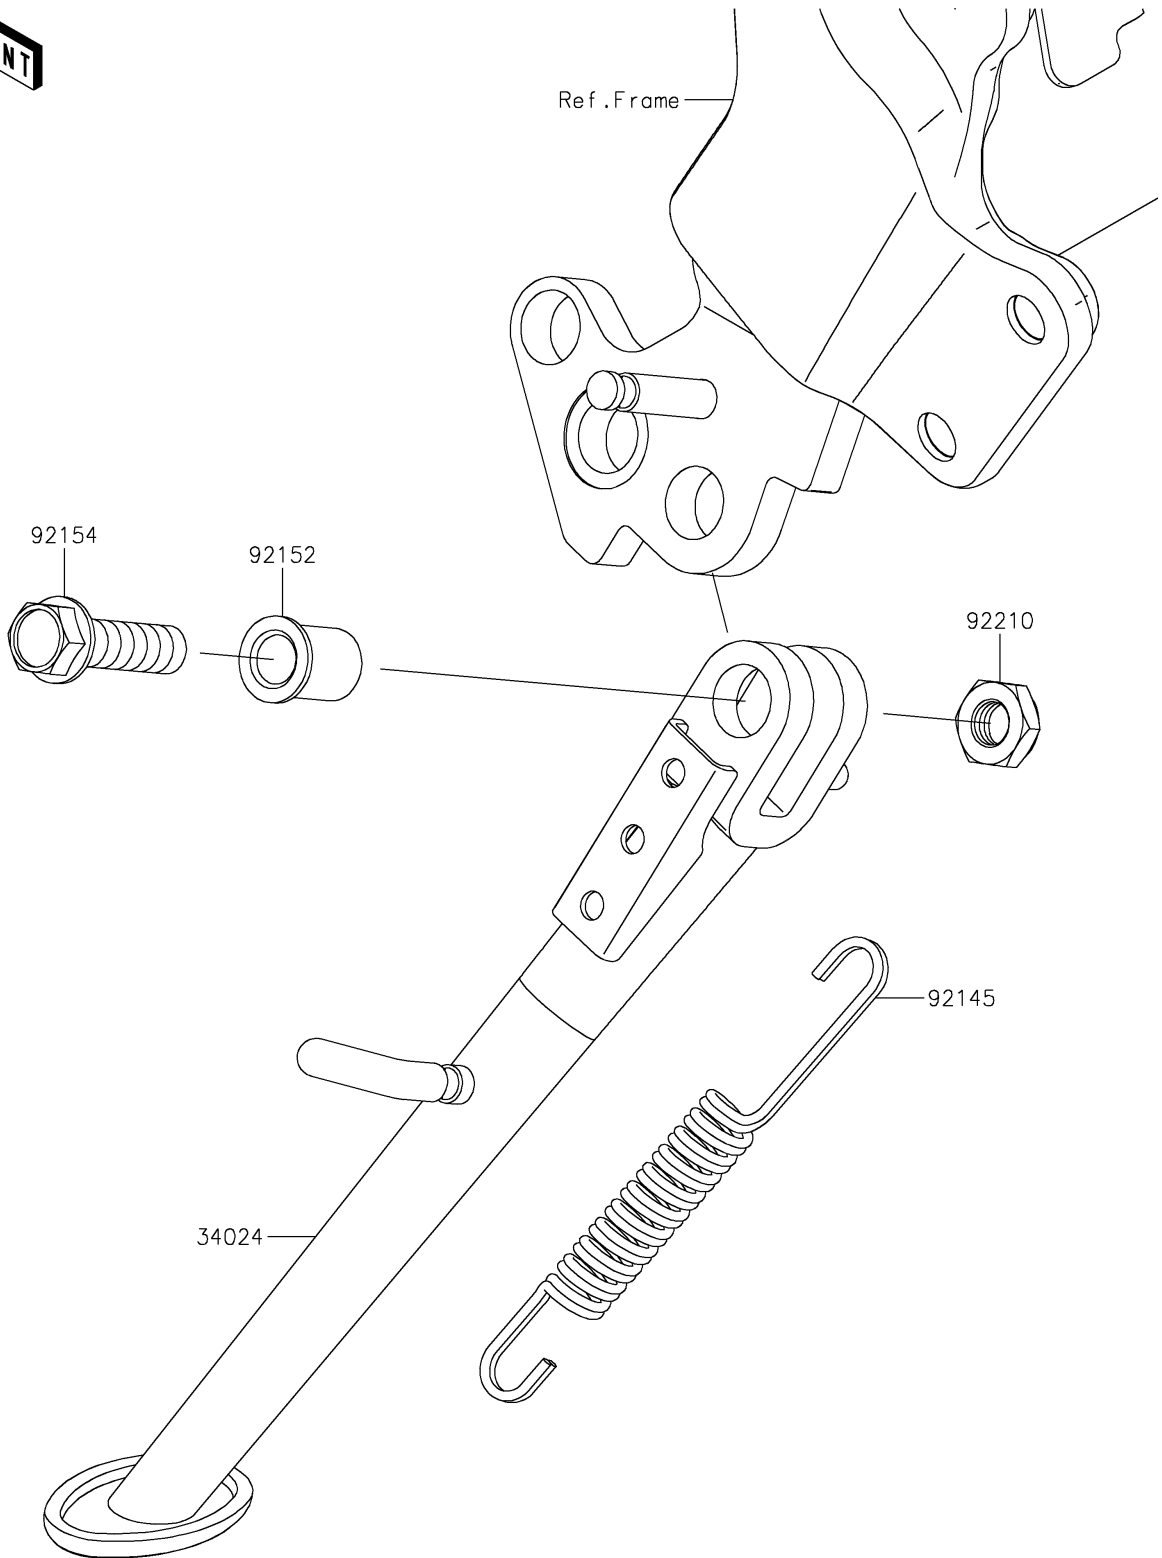

2020 Z900RS ABS PARTS DIAGRAM

Stand(s)

F2190

2020 Z900RS ABS PARTS LIST

Stand(s)

ITEM NAME	PART NUMBER	QUANTITY
STAND-SIDE,F.S.BLACK (Ref # 34024)	34024-0151-18R	1
SPRING,SIDE STAND (Ref # 92145)	92145-0562	1
COLLAR,10.2X15X20.1 (Ref # 92152)	92152-1828	1
BOLT,FLANGED,10X37 (Ref # 92154)	92154-2848	1
NUT,LOCK,10MM (Ref # 92210)	92210-1184	1