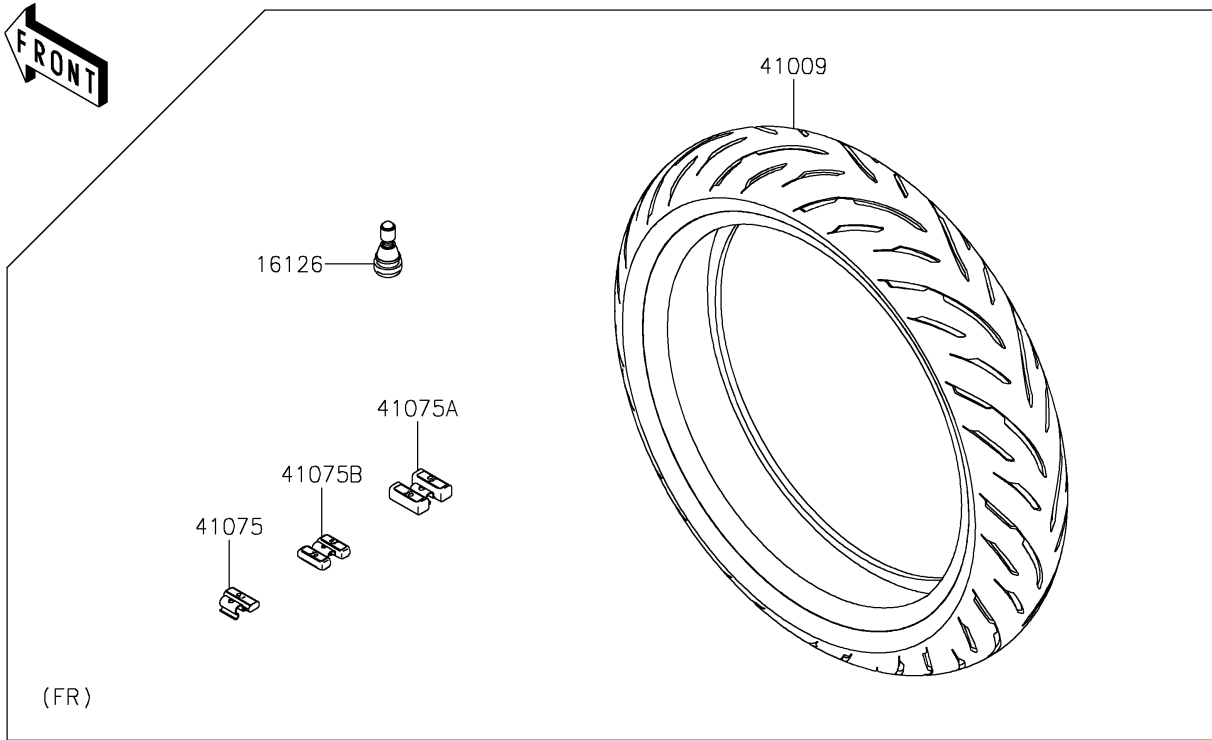

2019 Z900RS ABS PARTS DIAGRAM

Tires

F2210

2019 Z900RS ABS PARTS LIST

Tires

ITEM NAME	PART NUMBER	QUANTITY
VALVE,TIRE (Ref # 16126)	16126-1140	2
TIRE,FR,120/70ZR17(58W),GPR300 (Ref # 41009)	41009-0753	1
TIRE,RR,180/55ZR17(73W),GPR300 (Ref # 41009A)	41009-0754	1
BALANCER-WHEEL,10G,SILVER (Ref # 41075)	41075-0007	AR
BALANCER-WHEEL,30G,SILVER (Ref # 41075A)	41075-0017	AR
BALANCER-WHEEL,20G,SILVER (Ref # 41075B)	41075-0018	AR