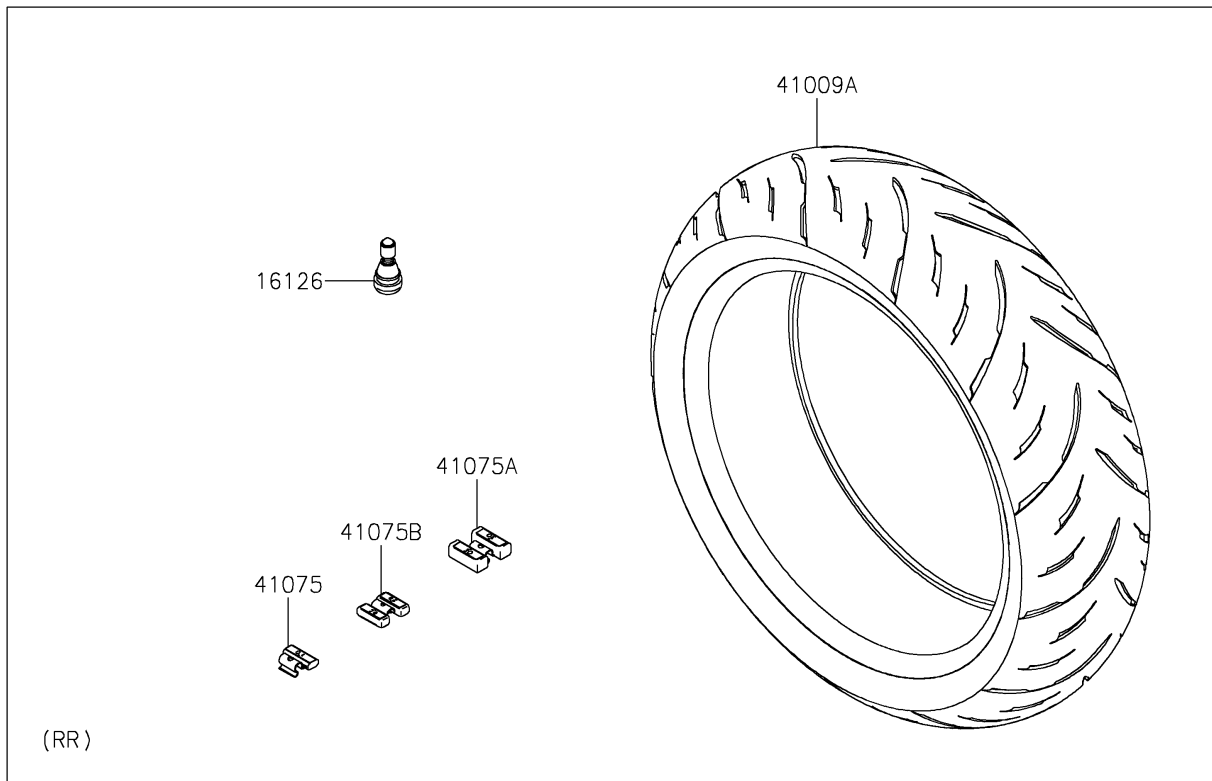

2019 Z900RS ABS PARTS DIAGRAM

Tires

F2210

2019 Z900RS ABS PARTS LIST

Tires

ITEM NAME	PART NUMBER	QUANTITY
VALVE,TIRE (Ref # 16126)	16126-1140	2
TIRE,FR,120/70ZR17(58W),GPR300 (Ref # 41009)	41009-0753	1
TIRE,RR,180/55ZR17(73W),GPR300 (Ref # 41009A)	41009-0754	1
BALANCER-WHEEL,10G,SILVER (Ref # 41075)	41075-0007	AR
BALANCER-WHEEL,30G,SILVER (Ref # 41075A)	41075-0017	AR
BALANCER-WHEEL,20G,SILVER (Ref # 41075B)	41075-0018	AR