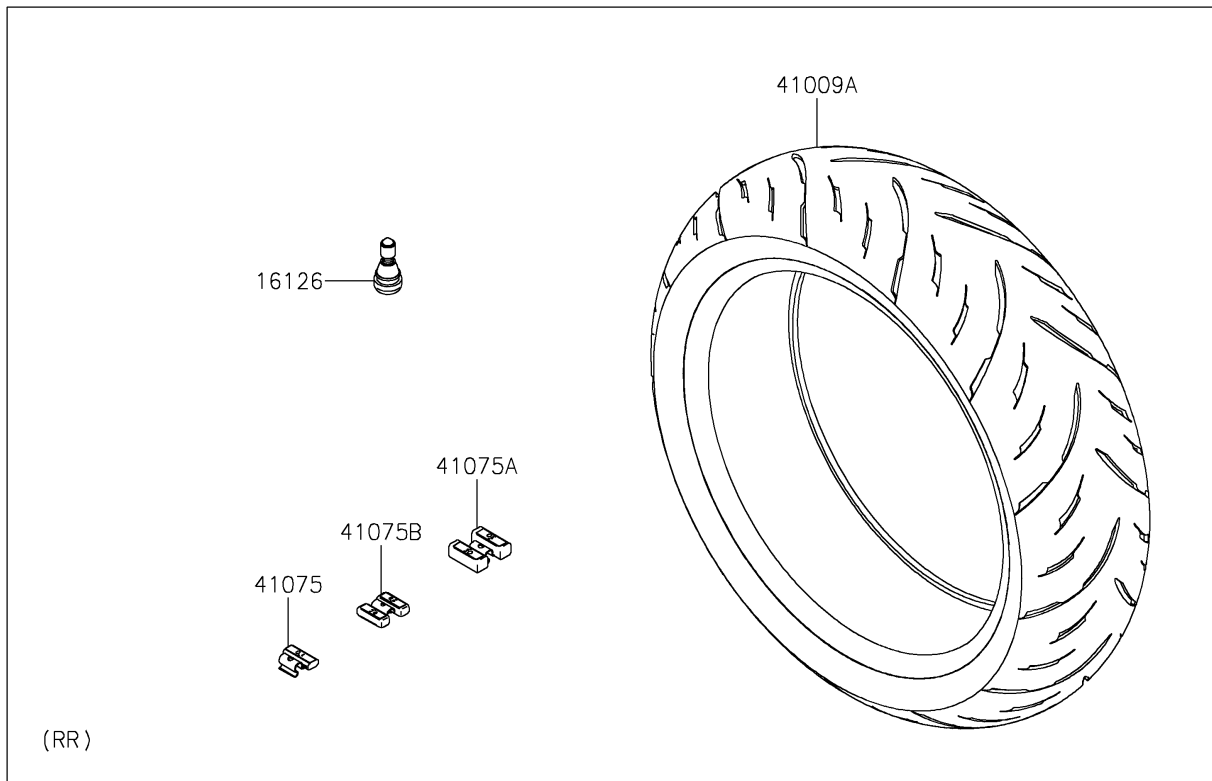

# 2019 Z900RS ABS PARTS DIAGRAM

Tires

F2210

## 2019 Z900RS ABS PARTS LIST

### Tires

ITEM NAME	PART NUMBER	QUANTITY
VALVE,TIRE (Ref # 16126)	16126-1140	2
TIRE,FR,120/70ZR17(58W),GPR300 (Ref # 41009)	41009-0753	1
TIRE,RR,180/55ZR17(73W),GPR300 (Ref # 41009A)	41009-0754	1
BALANCER-WHEEL,10G,SILVER (Ref # 41075)	41075-0007	AR
BALANCER-WHEEL,30G,SILVER (Ref # 41075A)	41075-0017	AR
BALANCER-WHEEL,20G,SILVER (Ref # 41075B)	41075-0018	AR