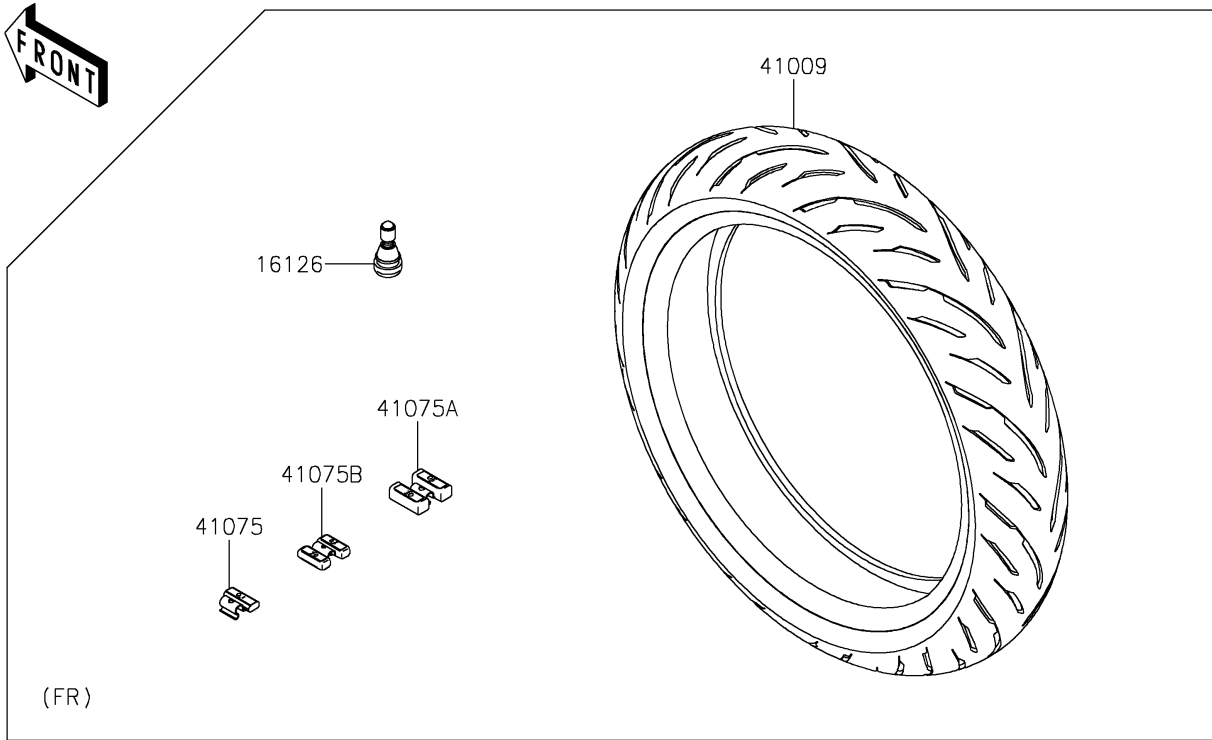

# 2019 Z900RS ABS PARTS DIAGRAM

Tires

F2210

## 2019 Z900RS ABS PARTS LIST

### Tires

ITEM NAME	PART NUMBER	QUANTITY
VALVE,TIRE (Ref # 16126)	16126-1140	2
TIRE,FR,120/70ZR17(58W),GPR300 (Ref # 41009)	41009-0753	1
TIRE,RR,180/55ZR17(73W),GPR300 (Ref # 41009A)	41009-0754	1
BALANCER-WHEEL,10G,SILVER (Ref # 41075)	41075-0007	AR
BALANCER-WHEEL,30G,SILVER (Ref # 41075A)	41075-0017	AR
BALANCER-WHEEL,20G,SILVER (Ref # 41075B)	41075-0018	AR