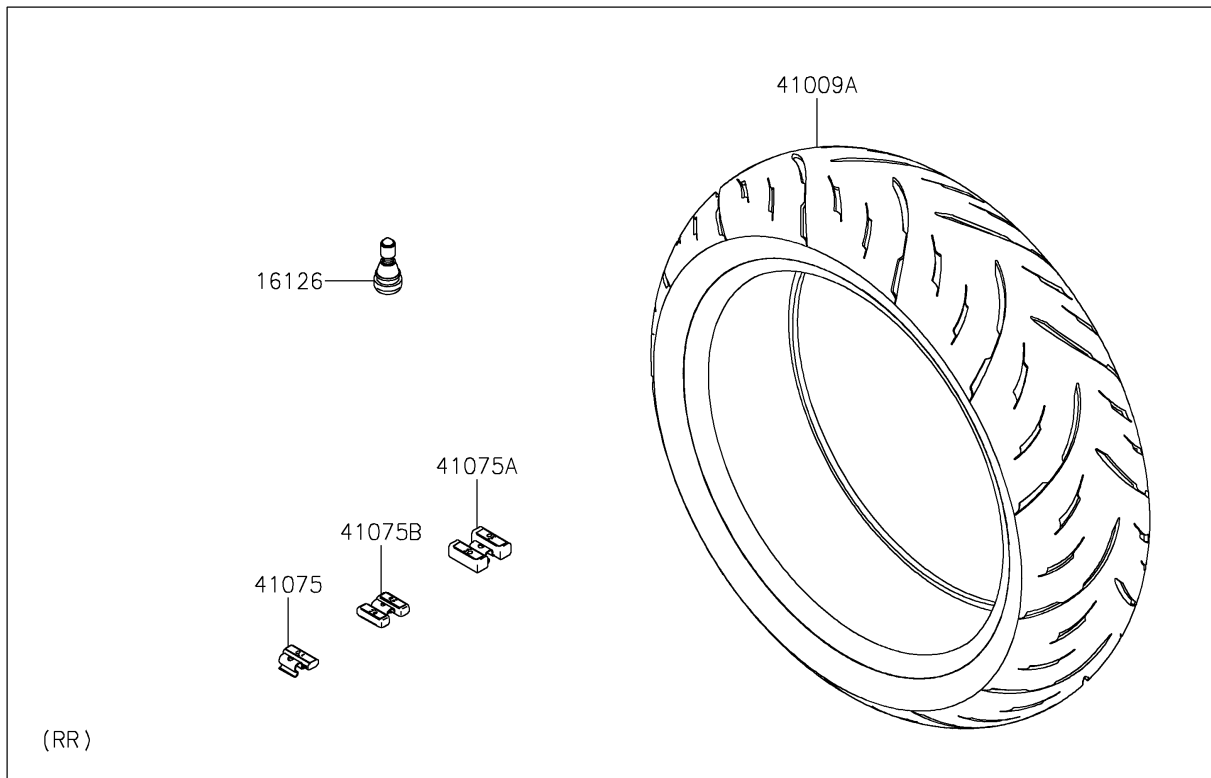

2020 Z900RS ABS PARTS DIAGRAM

Tires

F2210

2020 Z900RS ABS PARTS LIST

Tires

ITEM NAME	PART NUMBER	QUANTITY
VALVE,TIRE (Ref # 16126)	16126-1140	2
TIRE,FR,120/70ZR17(58W),GPR300 (Ref # 41009)	41009-0753	1
TIRE,RR,180/55ZR17(73W),GPR300 (Ref # 41009A)	41009-0754	1
BALANCER-WHEEL,10G,SILVER (Ref # 41075)	41075-0007	AR
BALANCER-WHEEL,30G,SILVER (Ref # 41075A)	41075-0017	AR
BALANCER-WHEEL,20G,SILVER (Ref # 41075B)	41075-0018	AR