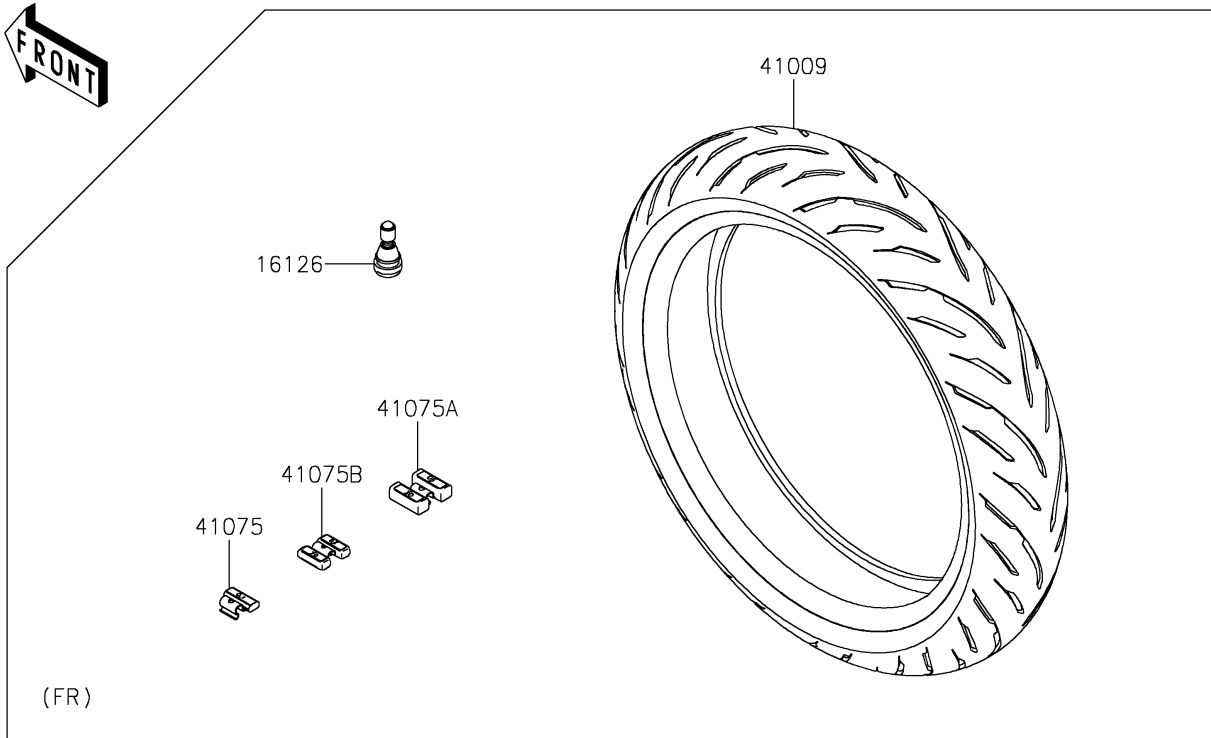

2020 Z900RS ABS PARTS DIAGRAM

Tires

F2210

2020 Z900RS ABS PARTS LIST

Tires

ITEM NAME	PART NUMBER	QUANTITY
VALVE,TIRE (Ref # 16126)	16126-1140	2
TIRE,FR,120/70ZR17(58W),GPR300 (Ref # 41009)	41009-0753	1
TIRE,RR,180/55ZR17(73W),GPR300 (Ref # 41009A)	41009-0754	1
BALANCER-WHEEL,10G,SILVER (Ref # 41075)	41075-0007	AR
BALANCER-WHEEL,30G,SILVER (Ref # 41075A)	41075-0017	AR
BALANCER-WHEEL,20G,SILVER (Ref # 41075B)	41075-0018	AR