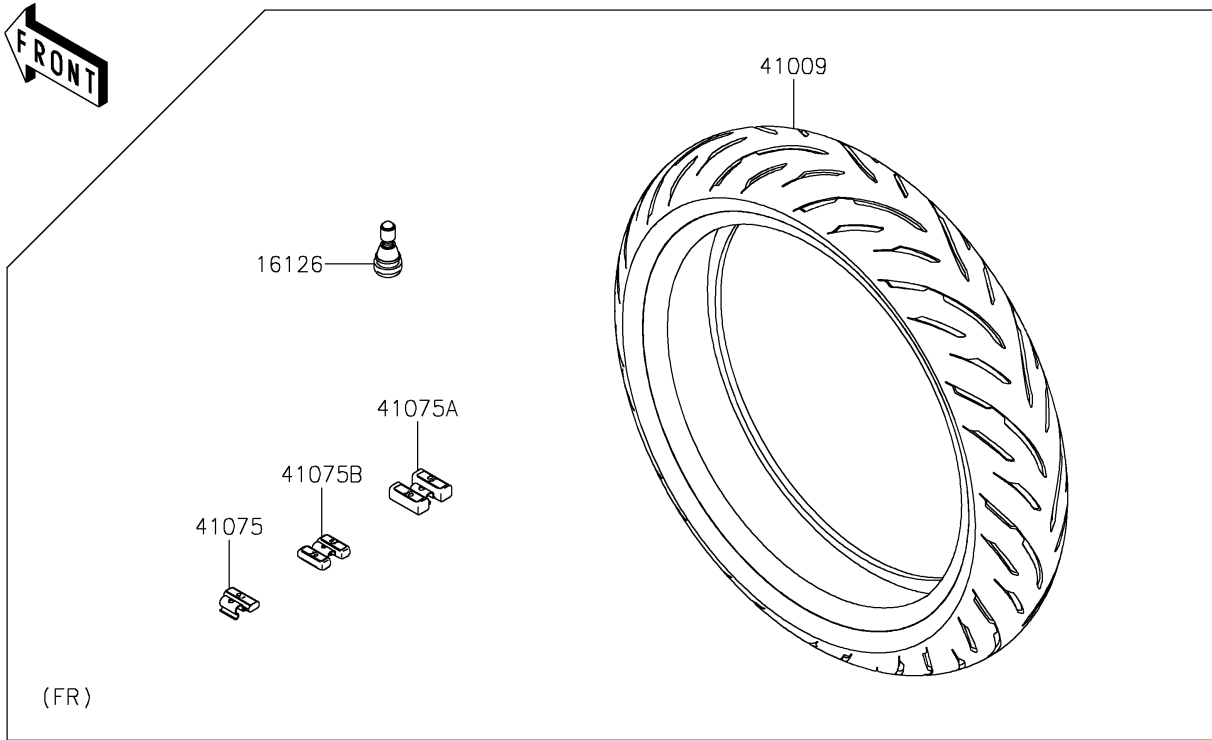

# 2020 Z900RS ABS PARTS DIAGRAM

Tires

F2210

## 2020 Z900RS ABS PARTS LIST

### Tires

ITEM NAME	PART NUMBER	QUANTITY
VALVE,TIRE (Ref # 16126)	16126-1140	2
TIRE,FR,120/70ZR17(58W),GPR300 (Ref # 41009)	41009-0753	1
TIRE,RR,180/55ZR17(73W),GPR300 (Ref # 41009A)	41009-0754	1
BALANCER-WHEEL,10G,SILVER (Ref # 41075)	41075-0007	AR
BALANCER-WHEEL,30G,SILVER (Ref # 41075A)	41075-0017	AR
BALANCER-WHEEL,20G,SILVER (Ref # 41075B)	41075-0018	AR