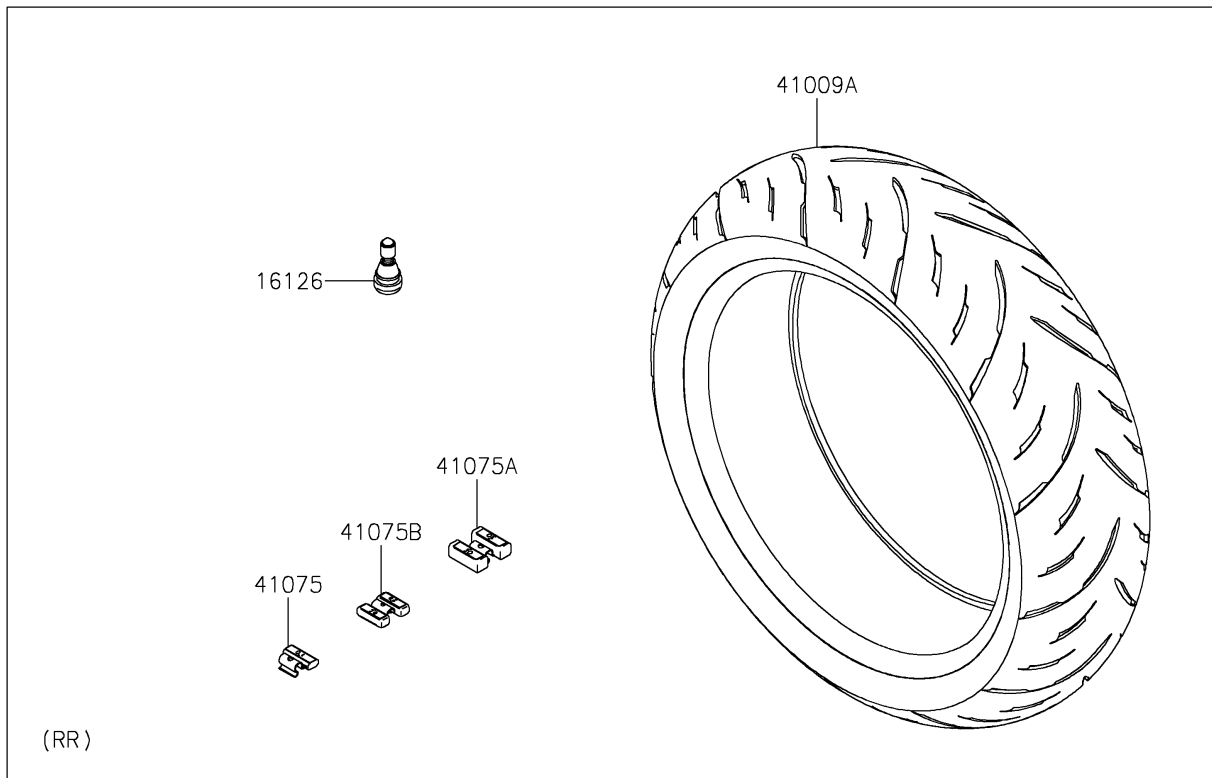

# 2020 Z900RS ABS PARTS DIAGRAM

Tires

F2210

## 2020 Z900RS ABS PARTS LIST

### Tires

ITEM NAME	PART NUMBER	QUANTITY
VALVE,TIRE (Ref # 16126)	16126-1140	2
TIRE,FR,120/70ZR17(58W),GPR300 (Ref # 41009)	41009-0753	1
TIRE,RR,180/55ZR17(73W),GPR300 (Ref # 41009A)	41009-0754	1
BALANCER-WHEEL,10G,SILVER (Ref # 41075)	41075-0007	AR
BALANCER-WHEEL,30G,SILVER (Ref # 41075A)	41075-0017	AR
BALANCER-WHEEL,20G,SILVER (Ref # 41075B)	41075-0018	AR