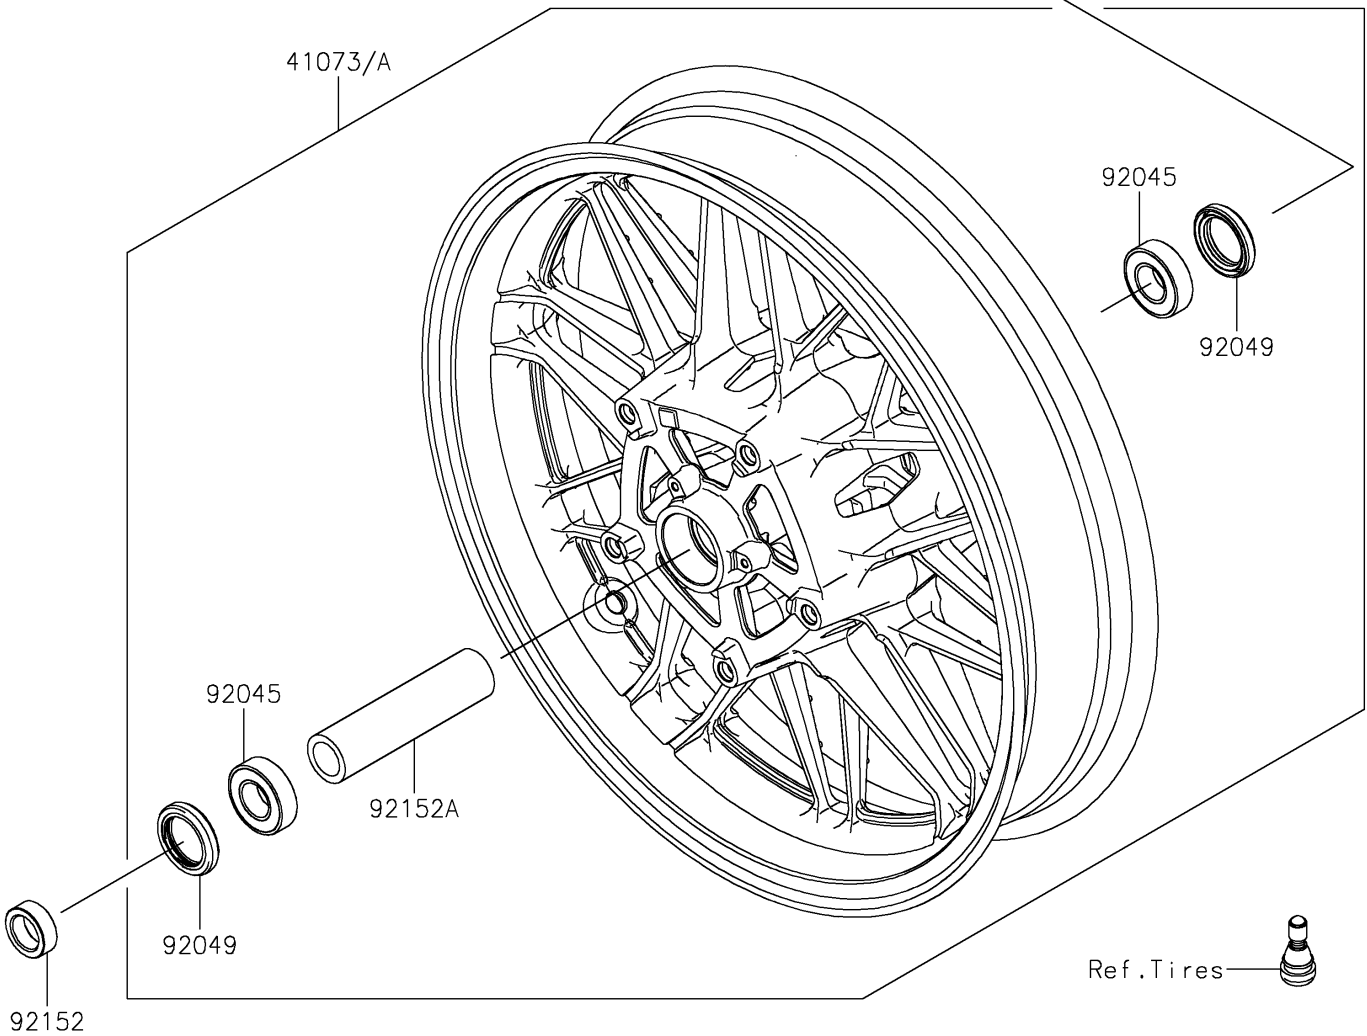

2019 Z900RS ABS PARTS DIAGRAM

Front Wheel

F2230

2019 Z900RS ABS PARTS LIST

Front Wheel

ITEM NAME	PART NUMBER	QUANTITY
-----------	-------------	----------