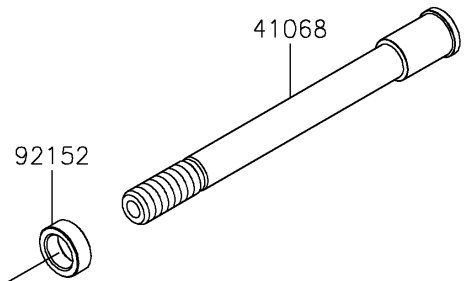

2019 Z900RS ABS PARTS DIAGRAM

Front Wheel

F2230

2019 Z900RS ABS PARTS LIST

Front Wheel

| ITEM NAME | PART NUMBER | QUANTITY |
|--------------------------------------|----------------|----------|
| AXLE,FR,20X199 (Ref # 41068) | 41068-0618 | 1 |
| WHEEL-ASSY,FR,G.BLACK (Ref # 41073) | 41073-0722-18F | 1 |
| WHEEL-ASSY,FR,G.BLACK (Ref # 41073A) | 41073-0780-60P | 1 |
| BEARING-BALL,20X42X12 (Ref # 92045) | 92045-0820 | 2 |
| SEAL-OIL,BJN30427-C3 (Ref # 92049) | 92049-1057 | 2 |
| COLLAR,20X30X10.5 (Ref # 92152) | 92152-2420 | 2 |
| COLLAR,20.2X29X115 (Ref # 92152A) | 92152-2478 | 1 |