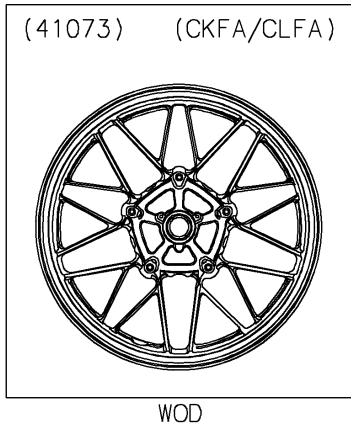

2019 Z900RS ABS PARTS DIAGRAM

Front Wheel

F2230

2019 Z900RS ABS PARTS LIST

Front Wheel

ITEM NAME	PART NUMBER	QUANTITY
AXLE,FR,20X199 (Ref # 41068)	41068-0618	1
WHEEL-ASSY,FR,G.BLACK (Ref # 41073)	41073-0722-18F	1
WHEEL-ASSY,FR,G.BLACK (Ref # 41073A)	41073-0780-60P	1
BEARING-BALL,20X42X12 (Ref # 92045)	92045-0820	2
SEAL-OIL,BJN30427-C3 (Ref # 92049)	92049-1057	2
COLLAR,20X30X10.5 (Ref # 92152)	92152-2420	2
COLLAR,20.2X29X115 (Ref # 92152A)	92152-2478	1