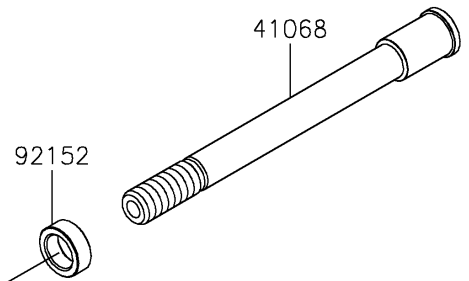

2019 Z900RS ABS PARTS DIAGRAM

Front Wheel

F2230

2019 Z900RS ABS PARTS LIST

Front Wheel

ITEM NAME	PART NUMBER	QUANTITY
AXLE,FR,20X199 (Ref # 41068)	41068-0618	1
WHEEL-ASSY,FR,G.BLACK (Ref # 41073)	41073-0722-18F	1
WHEEL-ASSY,FR,G.BLACK (Ref # 41073A)	41073-0780-60P	1
BEARING-BALL,20X42X12 (Ref # 92045)	92045-0820	2
SEAL-OIL,BJN30427-C3 (Ref # 92049)	92049-1057	2
COLLAR,20X30X10.5 (Ref # 92152)	92152-2420	2
COLLAR,20.2X29X115 (Ref # 92152A)	92152-2478	1