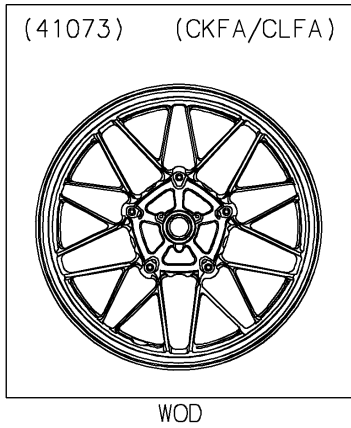

2019 Z900RS ABS PARTS DIAGRAM

Front Wheel

F2230

2019 Z900RS ABS PARTS LIST

Front Wheel

| ITEM NAME | PART NUMBER | QUANTITY |
|--------------------------------------|----------------|----------|
| AXLE,FR,20X199 (Ref # 41068) | 41068-0618 | 1 |
| WHEEL-ASSY,FR,G.BLACK (Ref # 41073) | 41073-0722-18F | 1 |
| WHEEL-ASSY,FR,G.BLACK (Ref # 41073A) | 41073-0780-60P | 1 |
| BEARING-BALL,20X42X12 (Ref # 92045) | 92045-0820 | 2 |
| SEAL-OIL,BJN30427-C3 (Ref # 92049) | 92049-1057 | 2 |
| COLLAR,20X30X10.5 (Ref # 92152) | 92152-2420 | 2 |
| COLLAR,20.2X29X115 (Ref # 92152A) | 92152-2478 | 1 |