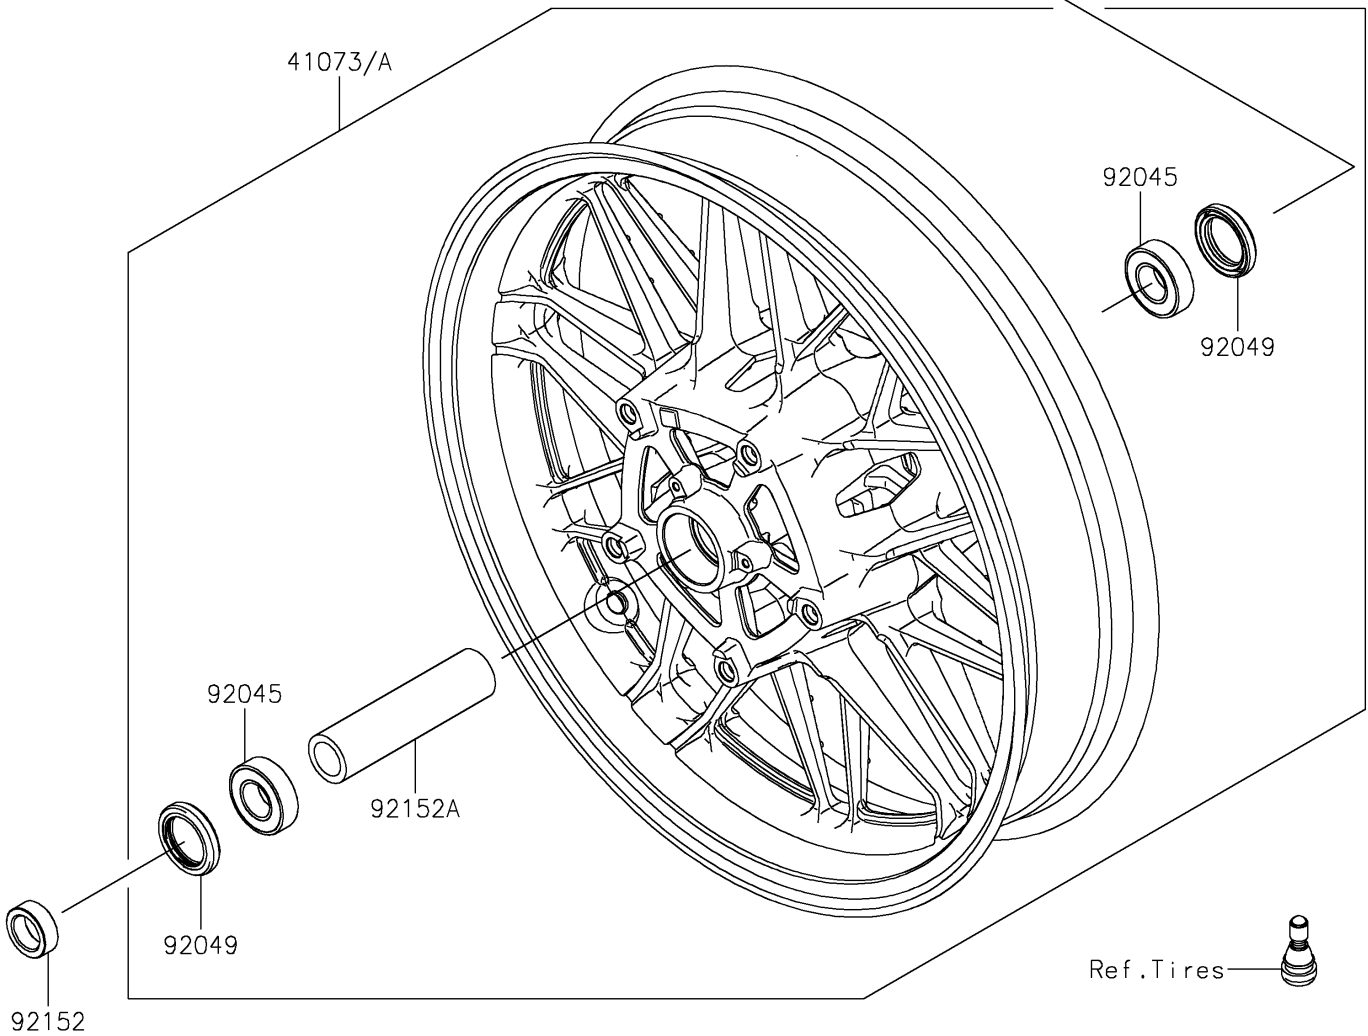

2019 Z900RS ABS PARTS DIAGRAM

Front Wheel

F2230

2019 Z900RS ABS PARTS LIST

Front Wheel

| ITEM NAME | PART NUMBER | QUANTITY |
|--------------------------------------|----------------|----------|
| AXLE,FR,20X199 (Ref # 41068) | 41068-0618 | 1 |
| WHEEL-ASSY,FR,G.BLACK (Ref # 41073) | 41073-0722-18F | 1 |
| WHEEL-ASSY,FR,G.BLACK (Ref # 41073A) | 41073-0780-60P | 1 |
| BEARING-BALL,20X42X12 (Ref # 92045) | 92045-0820 | 2 |
| SEAL-OIL,BJN30427-C3 (Ref # 92049) | 92049-1057 | 2 |
| COLLAR,20X30X10.5 (Ref # 92152) | 92152-2420 | 2 |
| COLLAR,20.2X29X115 (Ref # 92152A) | 92152-2478 | 1 |