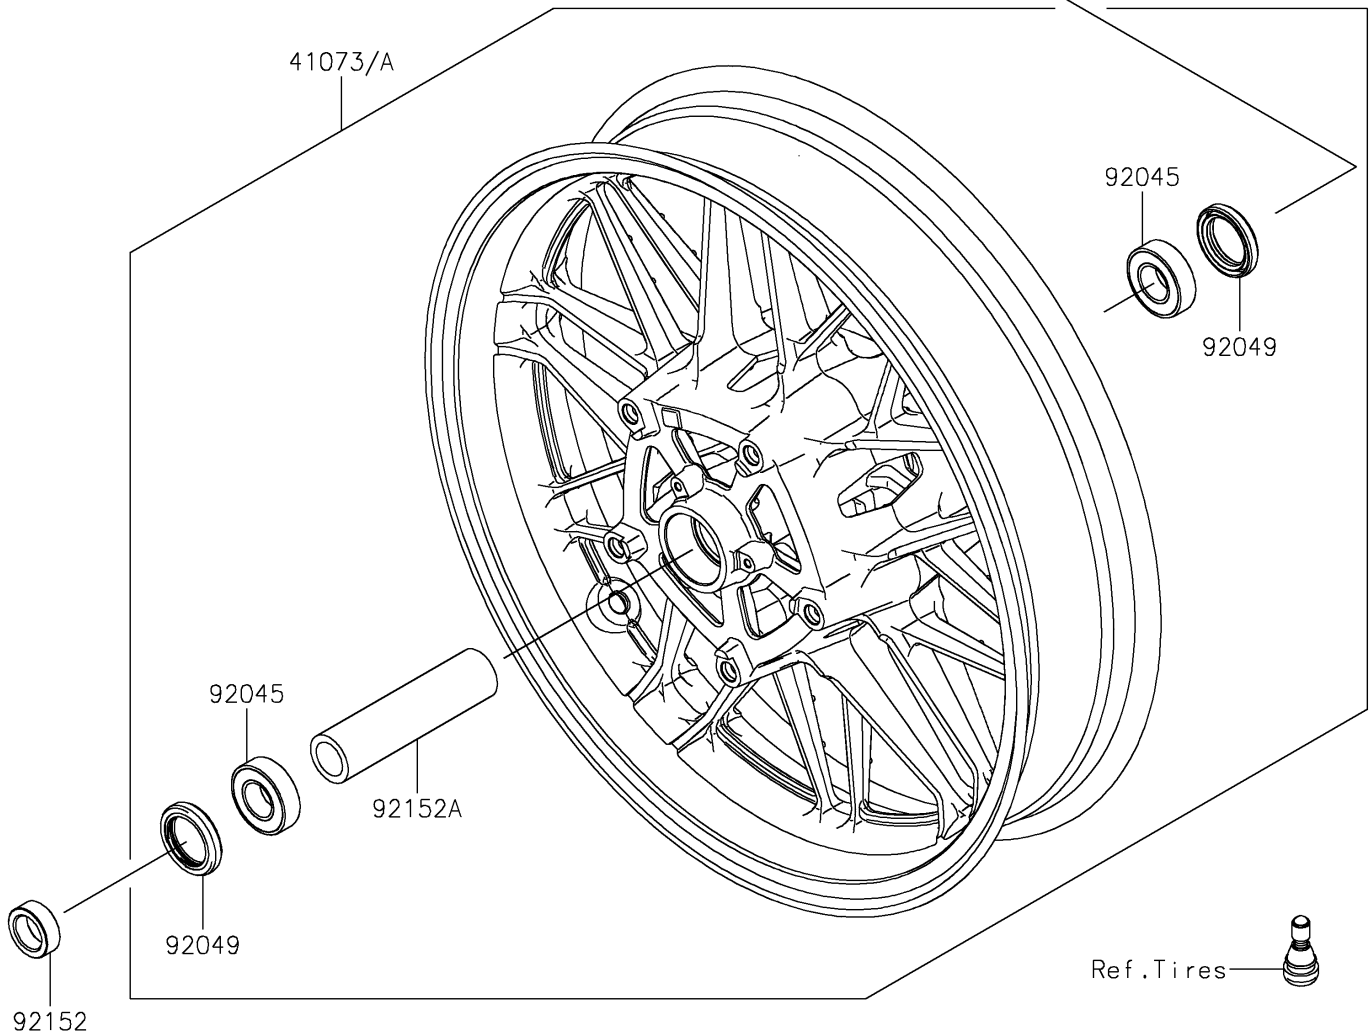

2019 Z900RS ABS PARTS DIAGRAM

Front Wheel

F2230

2019 Z900RS ABS PARTS LIST

Front Wheel

ITEM NAME	PART NUMBER	QUANTITY
AXLE,FR,20X199 (Ref # 41068)	41068-0618	1
WHEEL-ASSY,FR,G.BLACK (Ref # 41073)	41073-0722-18F	1
WHEEL-ASSY,FR,G.BLACK (Ref # 41073A)	41073-0780-60P	1
BEARING-BALL,20X42X12 (Ref # 92045)	92045-0820	2
SEAL-OIL,BJN30427-C3 (Ref # 92049)	92049-1057	2
COLLAR,20X30X10.5 (Ref # 92152)	92152-2420	2
COLLAR,20.2X29X115 (Ref # 92152A)	92152-2478	1