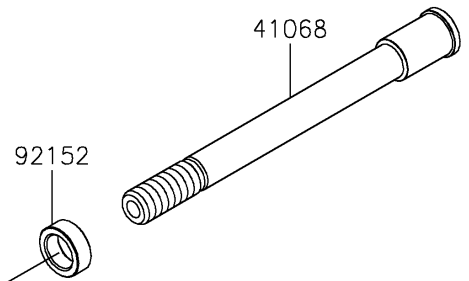

2020 Z900RS ABS PARTS DIAGRAM

Front Wheel

F2230

2020 Z900RS ABS PARTS LIST

Front Wheel

ITEM NAME	PART NUMBER	QUANTITY
AXLE,FR,20X199 (Ref # 41068)	41068-0618	1
WHEEL-ASSY,FR,G.BLACK (Ref # 41073A)	41073-0780-60P	1
BEARING-BALL,20X42X12 (Ref # 92045)	92045-0820	2
SEAL-OIL,BJN30427-C3 (Ref # 92049)	92049-1057	2
COLLAR,20X30X10.5 (Ref # 92152)	92152-2420	2
COLLAR,20.2X29X115 (Ref # 92152A)	92152-2478	1