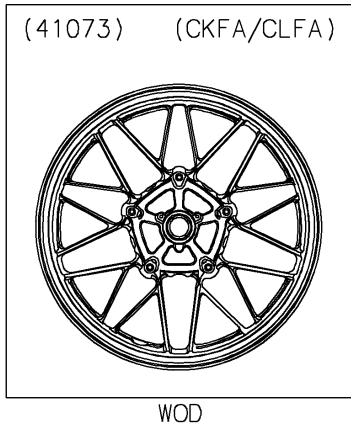

2020 Z900RS ABS PARTS DIAGRAM

Front Wheel

F2230

2020 Z900RS ABS PARTS LIST

Front Wheel

ITEM NAME	PART NUMBER	QUANTITY
AXLE,FR,20X199 (Ref # 41068)	41068-0618	1
WHEEL-ASSY,FR,G.BLACK (Ref # 41073A)	41073-0780-60P	1
BEARING-BALL,20X42X12 (Ref # 92045)	92045-0820	2
SEAL-OIL,BJN30427-C3 (Ref # 92049)	92049-1057	2
COLLAR,20X30X10.5 (Ref # 92152)	92152-2420	2
COLLAR,20.2X29X115 (Ref # 92152A)	92152-2478	1