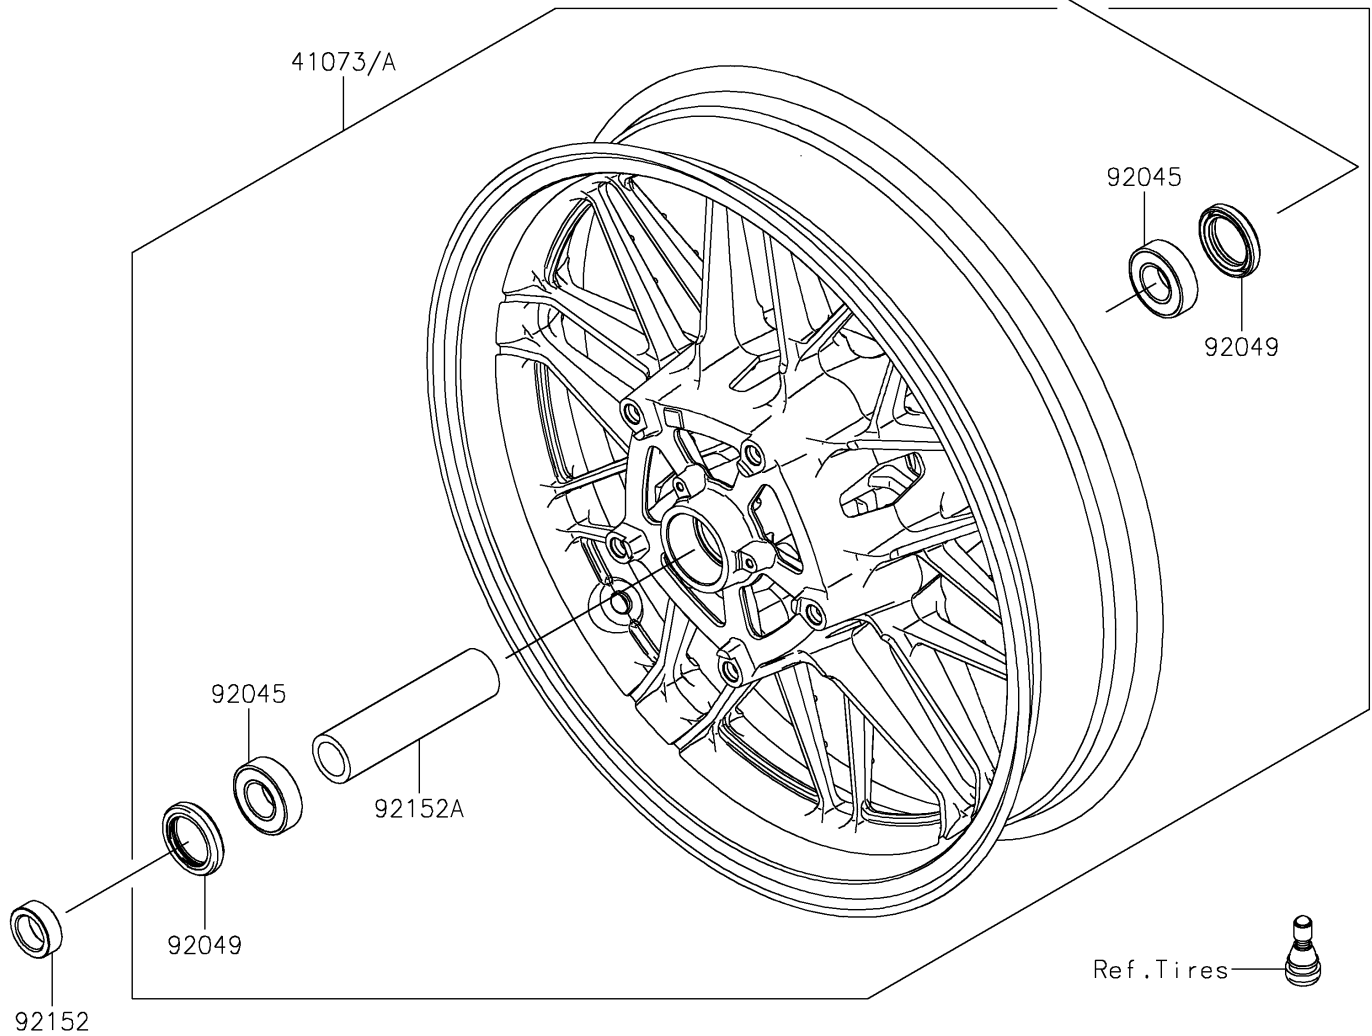

2020 Z900RS ABS PARTS DIAGRAM

Front Wheel

F2230

2020 Z900RS ABS PARTS LIST

Front Wheel

ITEM NAME	PART NUMBER	QUANTITY
AXLE,FR,20X199 (Ref # 41068)	41068-0618	1
WHEEL-ASSY,FR,G.BLACK (Ref # 41073A)	41073-0780-60P	1
BEARING-BALL,20X42X12 (Ref # 92045)	92045-0820	2
SEAL-OIL,BJN30427-C3 (Ref # 92049)	92049-1057	2
COLLAR,20X30X10.5 (Ref # 92152)	92152-2420	2
COLLAR,20.2X29X115 (Ref # 92152A)	92152-2478	1