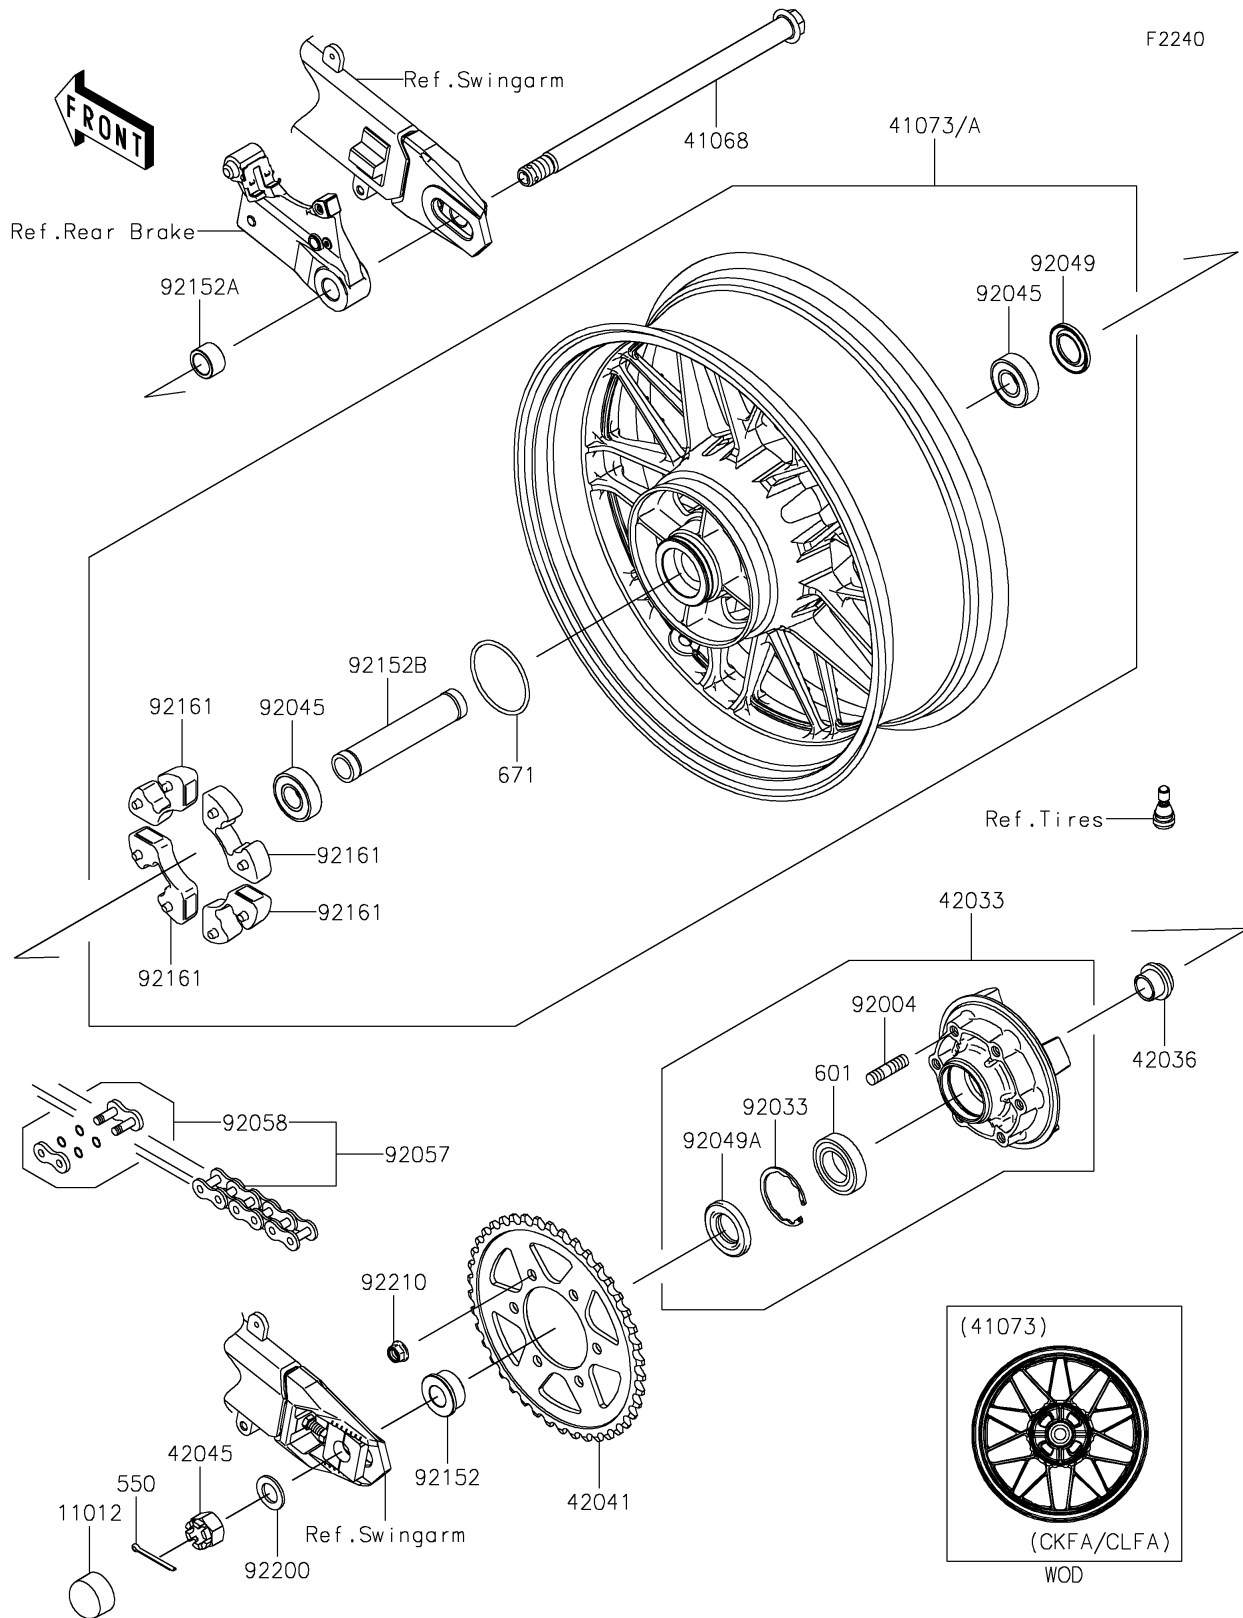

2019 Z900RS ABS PARTS DIAGRAM

Rear Wheel/Chain

2019 Z900RS ABS PARTS LIST

Rear Wheel/Chain

ITEM NAME	PART NUMBER	QUANTITY
CAP,AXLE NUT (Ref # 11012)	11012-1590	1
AXLE,RR,18X327.2 (Ref # 41068)	41068-0619	1
WHEEL-ASSY,RR,G.BLACK (Ref # 41073)	41073-0787-18F	1
WHEEL-ASSY,RR,G.BLACK (Ref # 41073A)	41073-0788-60P	1
COUPLING-ASSY,RR HUB (Ref # 42033)	42033-0028	1
SLEEVE,RR HUB,L=23 (Ref # 42036)	42036-1251	1
SPROCKET-HUB,42T (Ref # 42041)	42041-0163	1
NUT,CASTLE,18MM (Ref # 42045)	42045-018	1
STUD,10X19 (Ref # 92004)	92004-0028	6
RING-SNAP,52MM (Ref # 92033)	92033-1043	1
BEARING-BALL,20X47X14 (Ref # 92045)	92045-0821	2
SEAL-OIL,BJN28475 (Ref # 92049)	92049-1056	1
SEAL-OIL (Ref # 92049A)	92049-1287	1
CHAIN,DRIVE,EK525RMX3/3D,114L (Ref # 92057)	92057-0672	1
JOINT-CHAIN (Ref # 92058)	92058-0041	1
COLLAR,RR AXLE,LH,L=18 (Ref # 92152)	92152-0118	1
COLLAR,RR AXLE,RH,L=16.4 (Ref # 92152A)	92152-0559	1
COLLAR,20.2X27.2X141.9 (Ref # 92152B)	92152-2551	1
DAMPER,SHOCK,RR HUB (Ref # 92161)	92161-0342	4
WASHER,19X32X2.6 (Ref # 92200)	92200-1489	1
NUT,LOCK,FLANGED,10MM (Ref # 92210)	92210-0276	6
PIN-COTTER,4.0X40 (Ref # 550)	550AA4040	1
BEARING-BALL (Ref # 601)	601B6205UU	1
O RING,60MM (Ref # 671)	671B2560	1