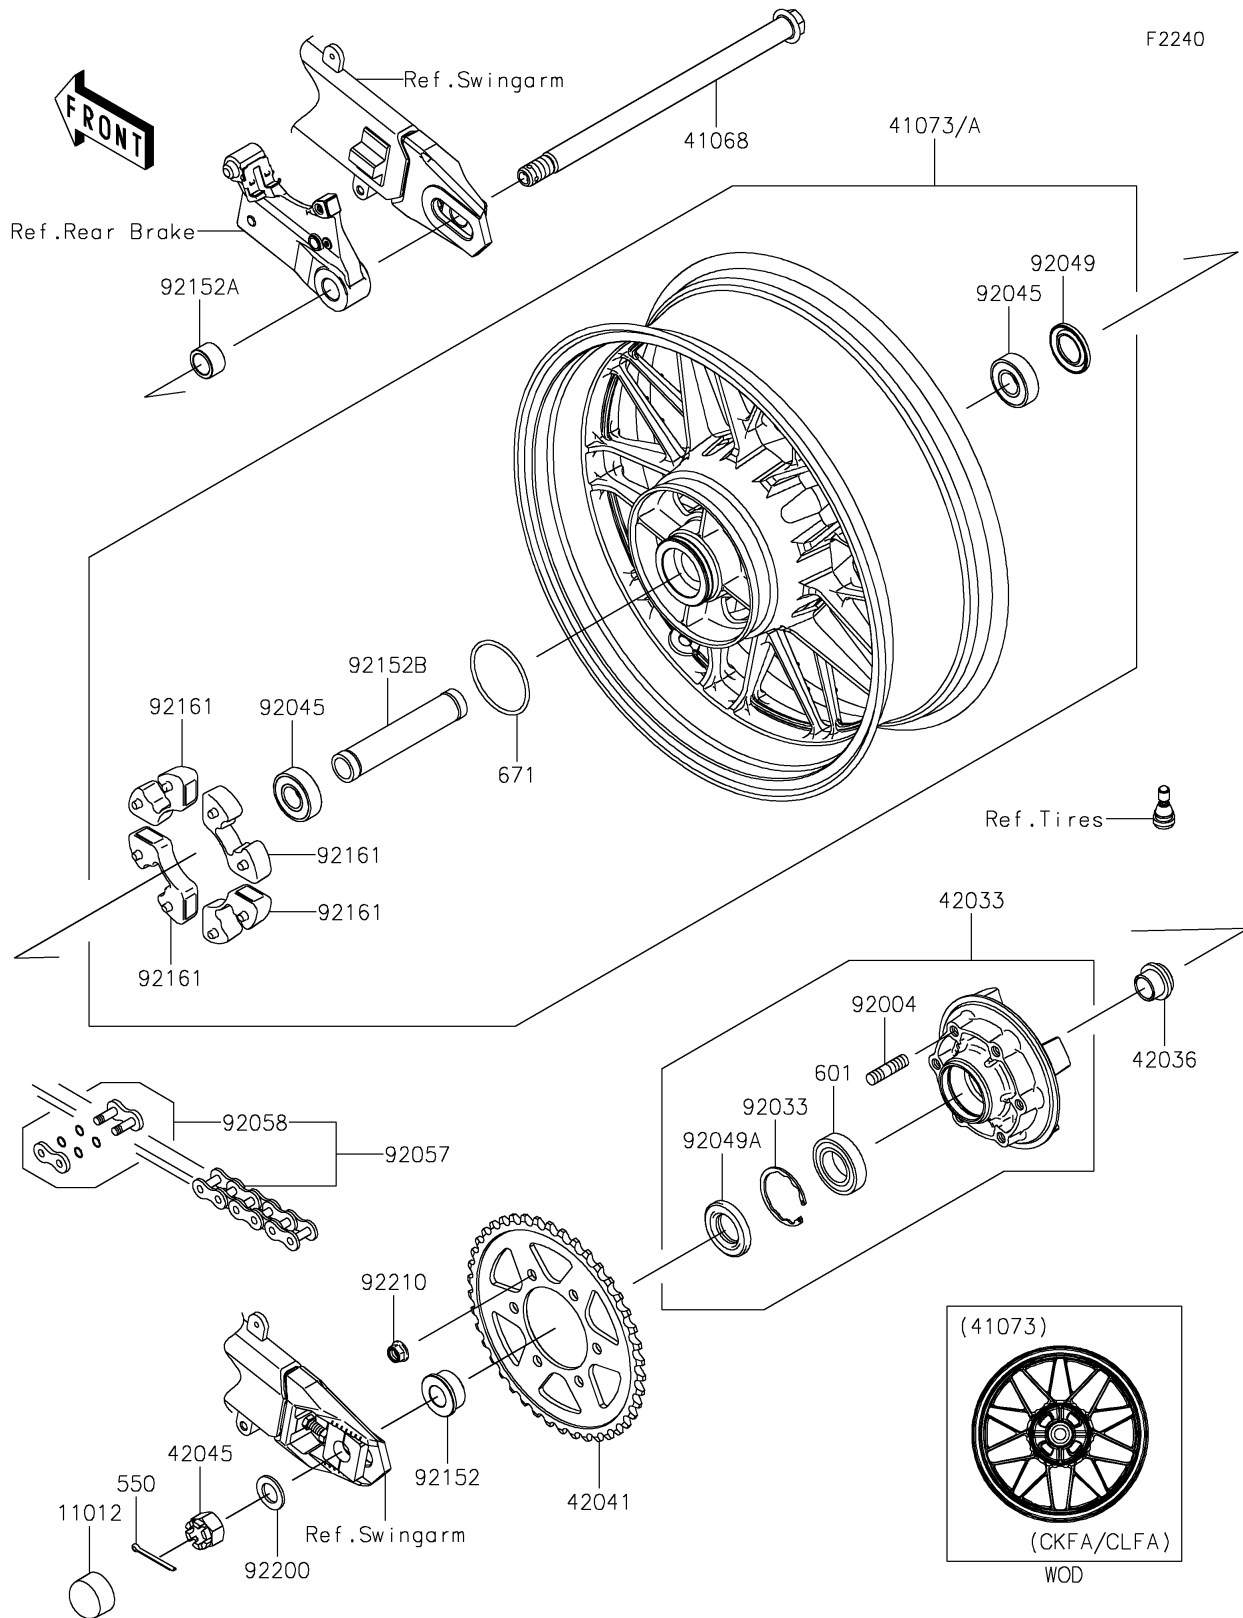

2020 Z900RS ABS PARTS DIAGRAM

Rear Wheel/Chain

2020 Z900RS ABS PARTS LIST

Rear Wheel/Chain

ITEM NAME	PART NUMBER	QUANTITY
CAP,AXLE NUT (Ref # 11012)	11012-1590	1
AXLE,RR,18X327.2 (Ref # 41068)	41068-0619	1
WHEEL-ASSY,RR,G.BLACK (Ref # 41073A)	41073-0788-60P	1
COUPLING-ASSY,RR HUB (Ref # 42033)	42033-0028	1
SLEEVE,RR HUB,L=23 (Ref # 42036)	42036-1251	1
SPROCKET-HUB,42T (Ref # 42041)	42041-0163	1
NUT,CASTLE,18MM (Ref # 42045)	42045-018	1
STUD,10X19 (Ref # 92004)	92004-0028	6
RING-SNAP,52MM (Ref # 92033)	92033-1043	1
BEARING-BALL,20X47X14 (Ref # 92045)	92045-0821	2
SEAL-OIL,BJN28475 (Ref # 92049)	92049-1056	1
SEAL-OIL (Ref # 92049A)	92049-1287	1
CHAIN,DRIVE,EK525RMX3/3D,114L (Ref # 92057)	92057-0672	1
JOINT-CHAIN (Ref # 92058)	92058-0041	1
COLLAR,RR AXLE,LH,L=18 (Ref # 92152)	92152-0118	1
COLLAR,RR AXLE,RH,L=16.4 (Ref # 92152A)	92152-0559	1
COLLAR,20.2X27.2X141.9 (Ref # 92152B)	92152-2551	1
DAMPER,SHOCK,RR HUB (Ref # 92161)	92161-0342	4
WASHER,19X32X2.6 (Ref # 92200)	92200-1489	1
NUT,LOCK,FLANGED,10MM (Ref # 92210)	92210-0276	6
PIN-COTTER,4.0X40 (Ref # 550)	550AA4040	1
BEARING-BALL (Ref # 601)	601B6205UU	1
O RING,60MM (Ref # 671)	671B2560	1