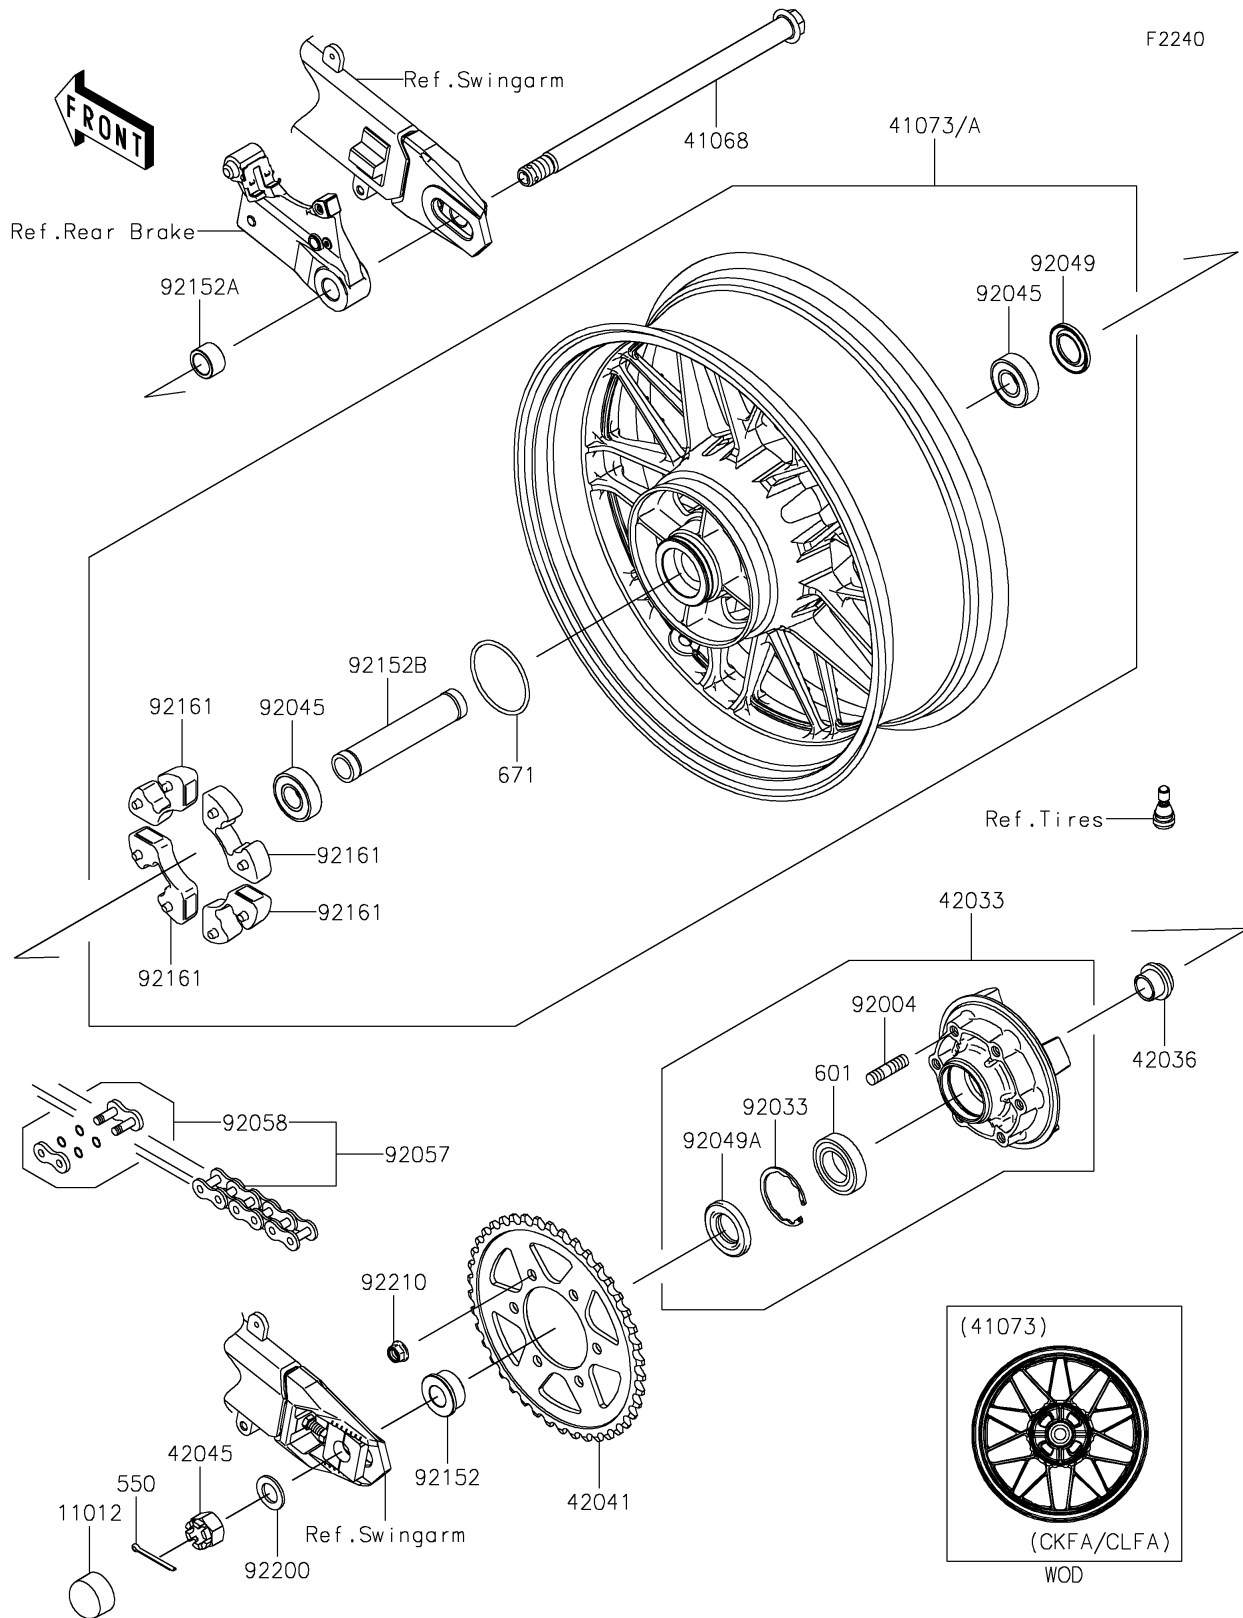

# 2020 Z900RS ABS PARTS DIAGRAM

Rear Wheel/Chain

## 2020 Z900RS ABS PARTS LIST

### Rear Wheel/Chain

ITEM NAME	PART NUMBER	QUANTITY
CAP,AXLE NUT (Ref # 11012)	11012-1590	1
AXLE,RR,18X327.2 (Ref # 41068)	41068-0619	1
WHEEL-ASSY,RR,G.BLACK (Ref # 41073A)	41073-0788-60P	1
COUPLING-ASSY,RR HUB (Ref # 42033)	42033-0028	1
SLEEVE,RR HUB,L=23 (Ref # 42036)	42036-1251	1
SPROCKET-HUB,42T (Ref # 42041)	42041-0163	1
NUT,CASTLE,18MM (Ref # 42045)	42045-018	1
STUD,10X19 (Ref # 92004)	92004-0028	6
RING-SNAP,52MM (Ref # 92033)	92033-1043	1
BEARING-BALL,20X47X14 (Ref # 92045)	92045-0821	2
SEAL-OIL,BJN28475 (Ref # 92049)	92049-1056	1
SEAL-OIL (Ref # 92049A)	92049-1287	1
CHAIN,DRIVE,EK525RMX3/3D,114L (Ref # 92057)	92057-0672	1
JOINT-CHAIN (Ref # 92058)	92058-0041	1
COLLAR,RR AXLE,LH,L=18 (Ref # 92152)	92152-0118	1
COLLAR,RR AXLE,RH,L=16.4 (Ref # 92152A)	92152-0559	1
COLLAR,20.2X27.2X141.9 (Ref # 92152B)	92152-2551	1
DAMPER,SHOCK,RR HUB (Ref # 92161)	92161-0342	4
WASHER,19X32X2.6 (Ref # 92200)	92200-1489	1
NUT,LOCK,FLANGED,10MM (Ref # 92210)	92210-0276	6
PIN-COTTER,4.0X40 (Ref # 550)	550AA4040	1
BEARING-BALL (Ref # 601)	601B6205UU	1
O RING,60MM (Ref # 671)	671B2560	1