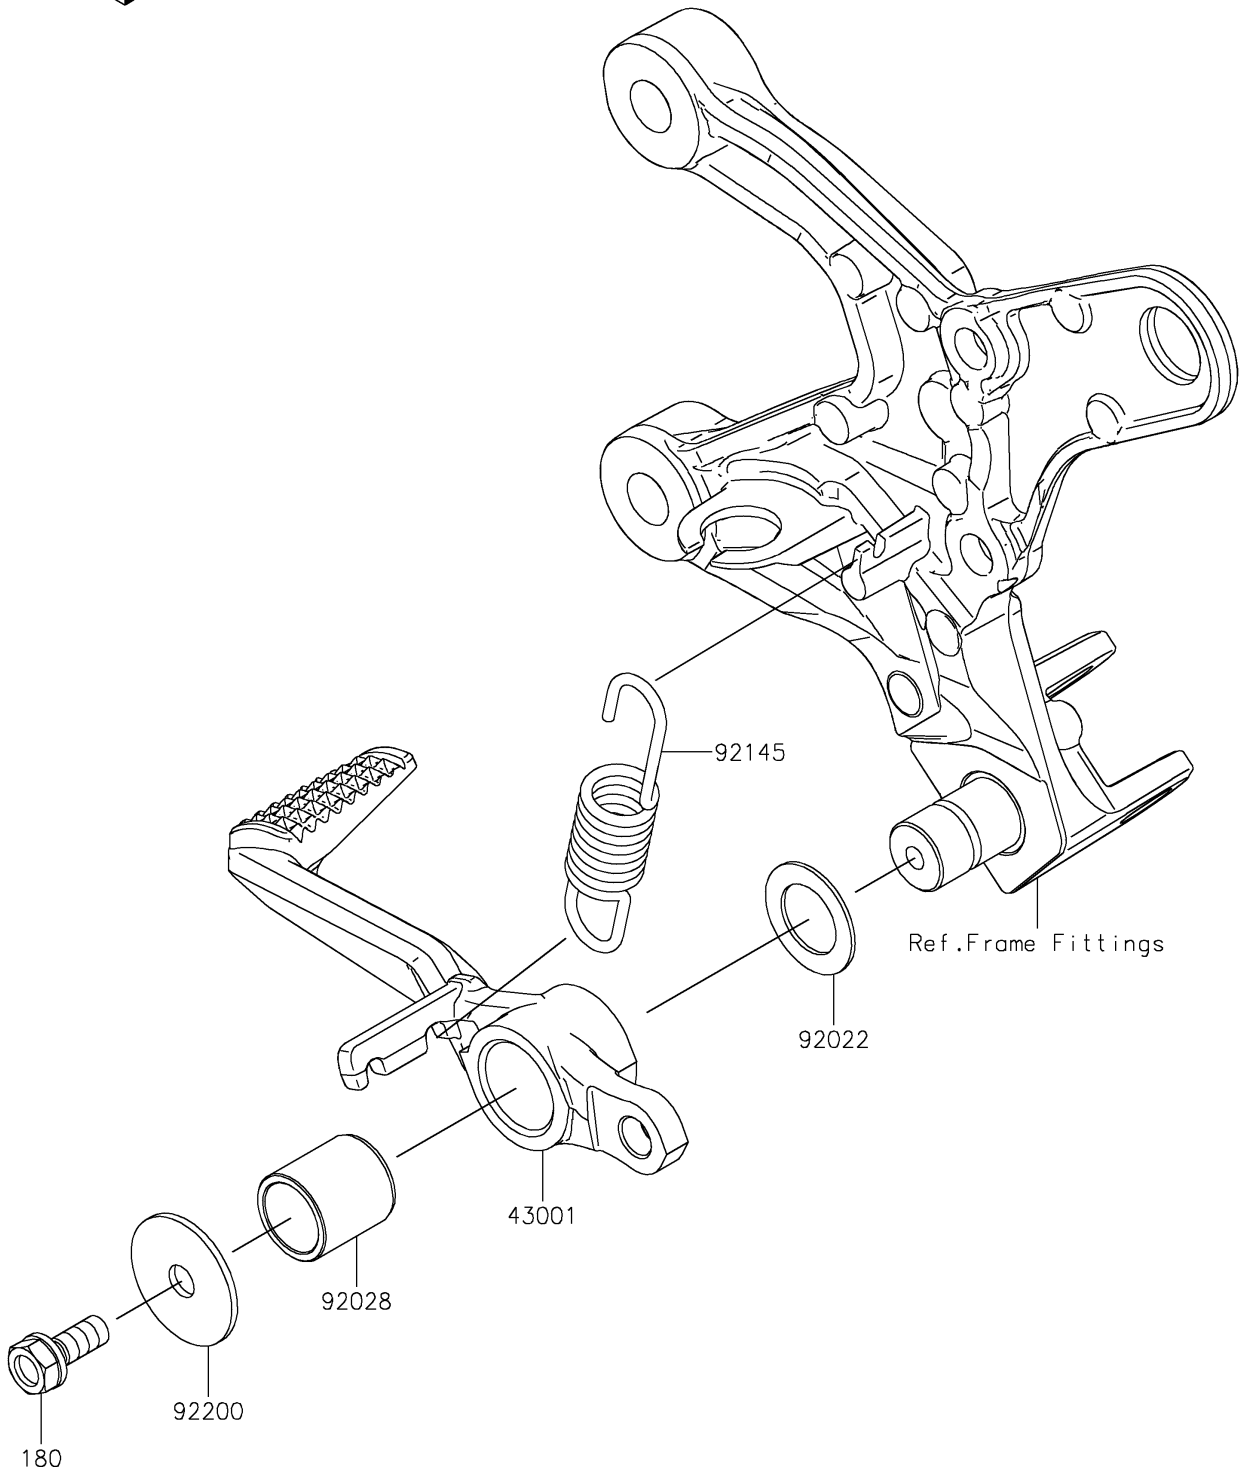

# 2019 Z900RS ABS PARTS DIAGRAM

Brake Pedal/Torque Link

F2260

## 2019 Z900RS ABS PARTS LIST

### Brake Pedal/Torque Link

ITEM NAME	PART NUMBER	QUANTITY
LEVER-BRAKE (Ref # 43001)	43001-0760	1
WASHER,15.3X24X1 (Ref # 92022)	92022-326	1
BUSHING,BRAKE PEDAL (Ref # 92028)	92028-1282	1
SPRING,BRAKE PEDAL RETURN (Ref # 92145)	92145-0100	1
WASHER,7X28X1.6 (Ref # 92200)	92200-0279	1
BOLT-UPSET-WS,6X16 (Ref # 180)	180BA0616	1