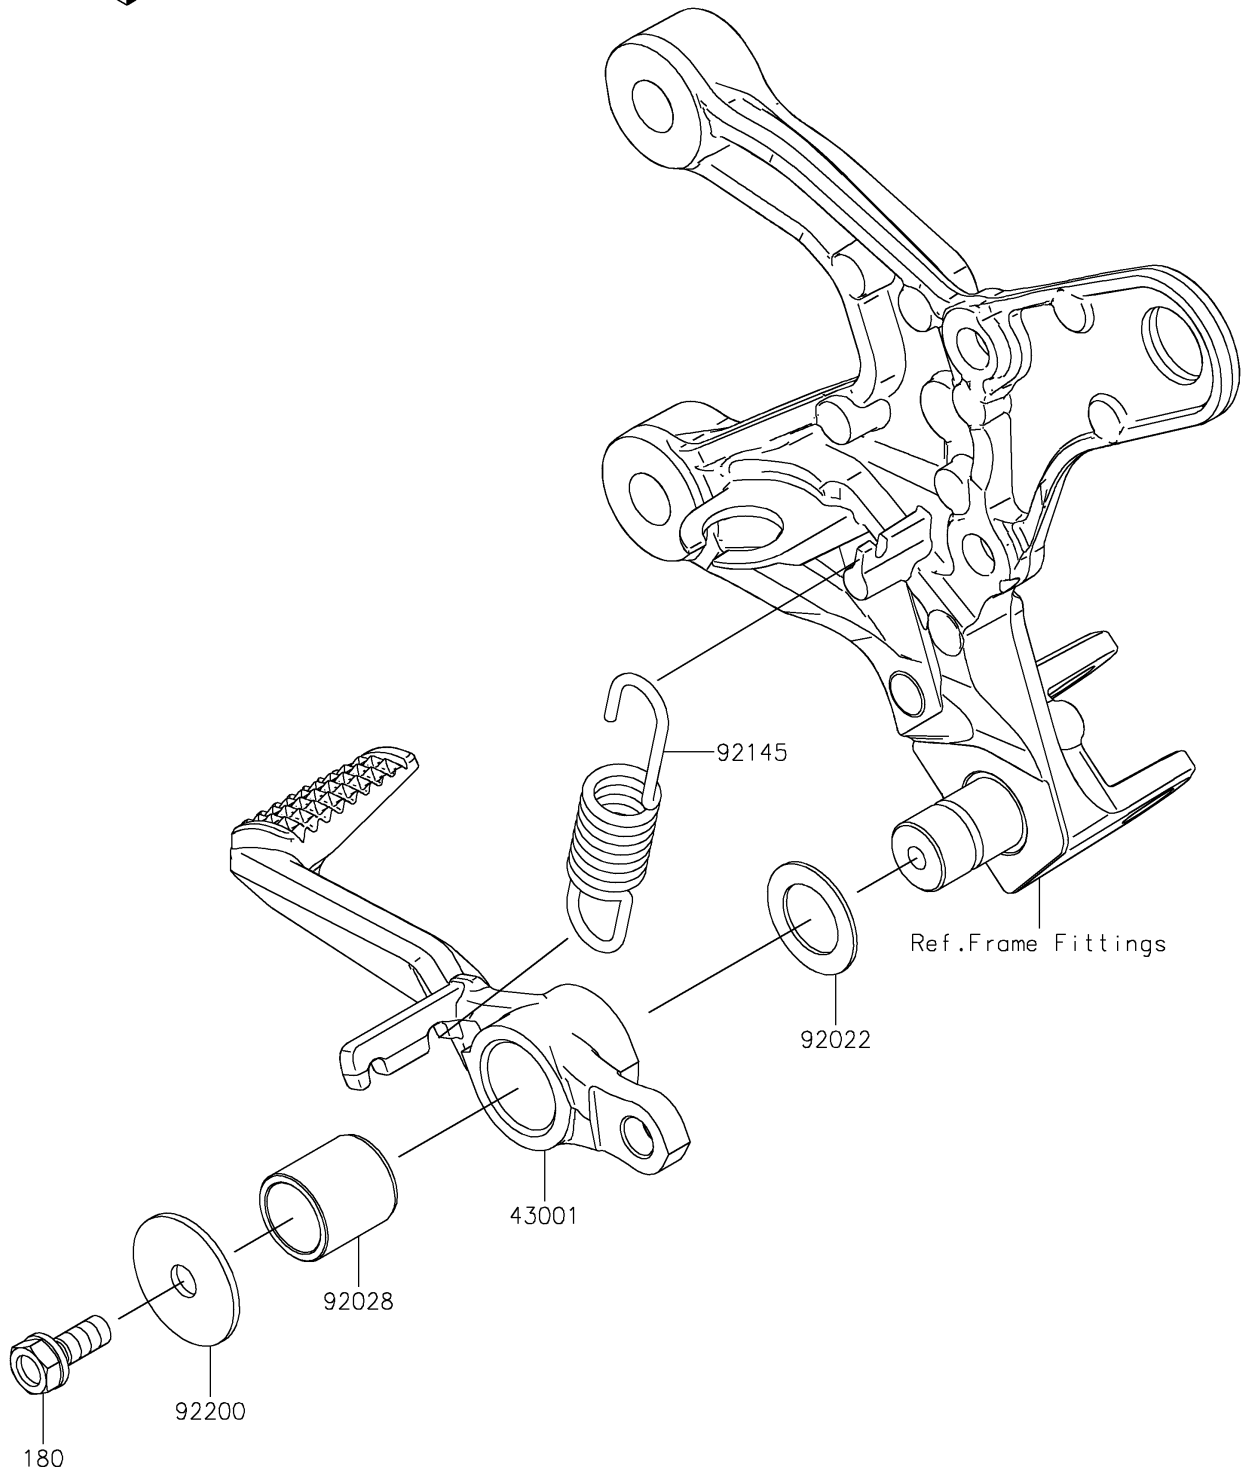

# 2019 Z900RS ABS PARTS DIAGRAM

Brake Pedal/Torque Link

F2260

## 2019 Z900RS ABS PARTS LIST

### Brake Pedal/Torque Link

ITEM NAME	PART NUMBER	QUANTITY
LEVER-BRAKE (Ref # 43001)	43001-0760	1
WASHER,15.3X24X1 (Ref # 92022)	92022-326	1
BUSHING,BRAKE PEDAL (Ref # 92028)	92028-1282	1
SPRING,BRAKE PEDAL RETURN (Ref # 92145)	92145-0100	1
WASHER,7X28X1.6 (Ref # 92200)	92200-0279	1
BOLT-UPSET-WS,6X16 (Ref # 180)	180BA0616	1