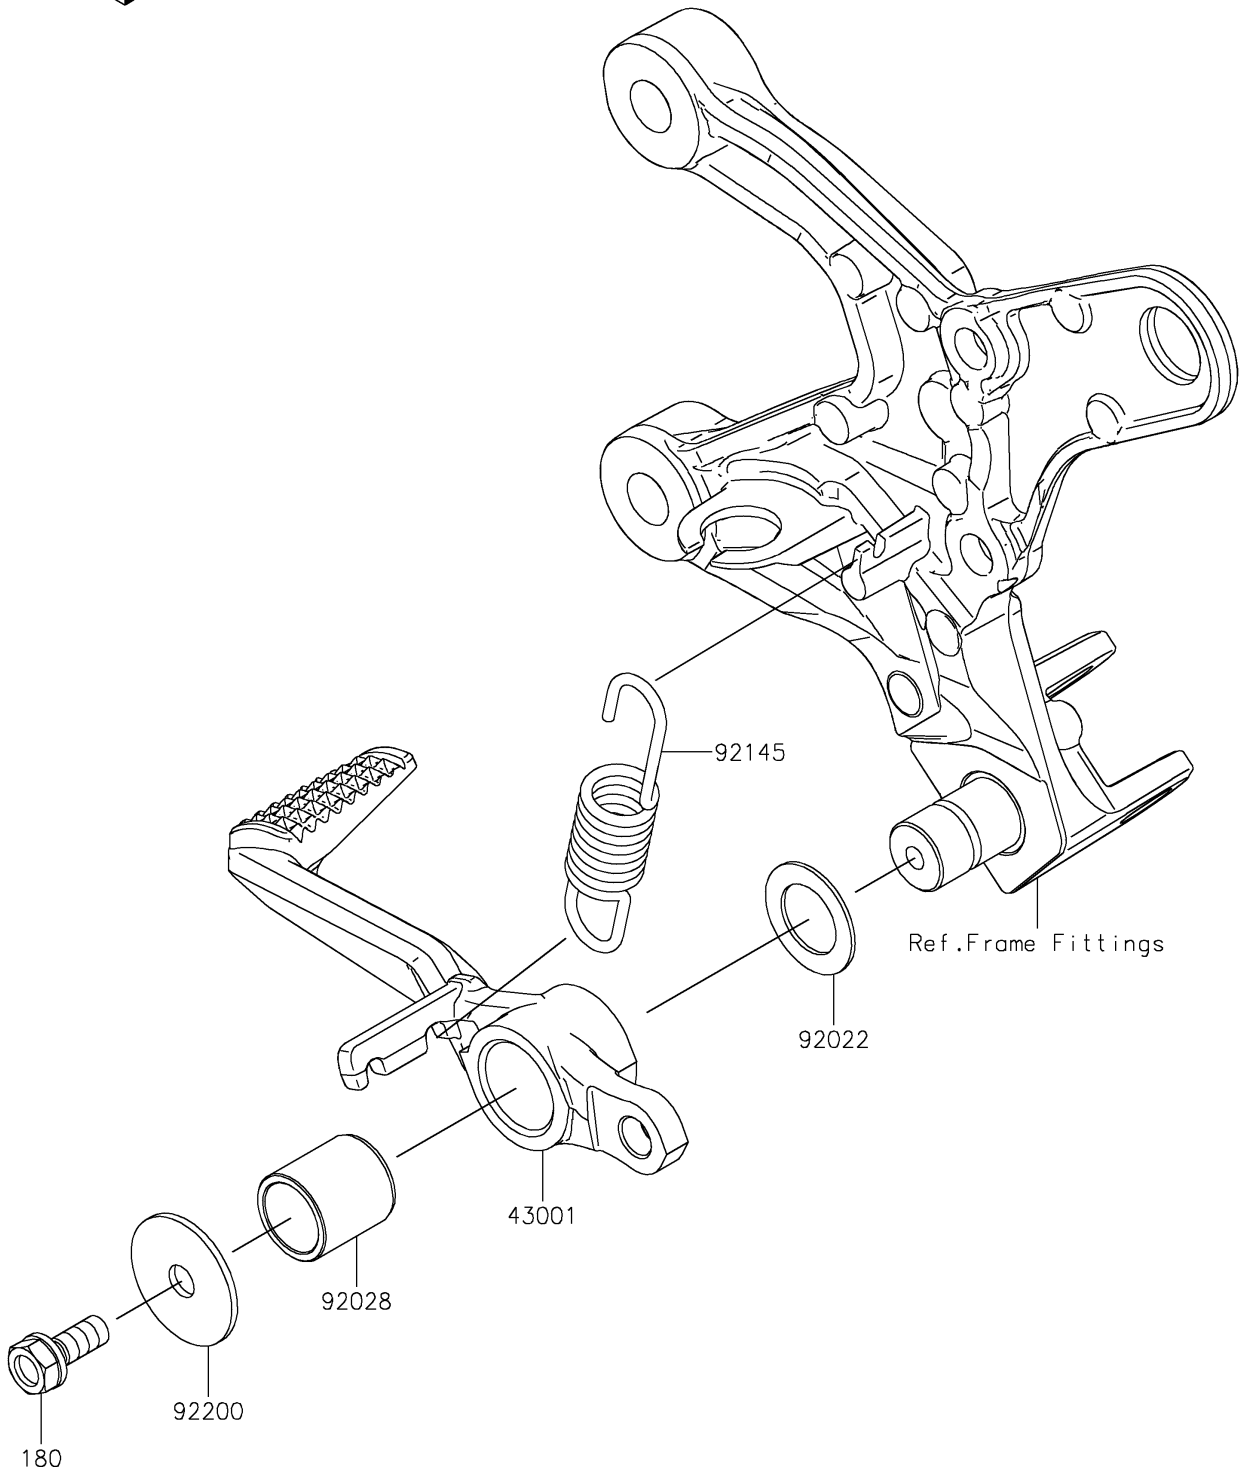

2020 Z900RS ABS PARTS DIAGRAM

Brake Pedal/Torque Link

F2260

2020 Z900RS ABS PARTS LIST

Brake Pedal/Torque Link

ITEM NAME	PART NUMBER	QUANTITY
LEVER-BRAKE (Ref # 43001)	43001-0760	1
WASHER,15.3X24X1 (Ref # 92022)	92022-326	1
BUSHING,BRAKE PEDAL (Ref # 92028)	92028-1282	1
SPRING,BRAKE PEDAL RETURN (Ref # 92145)	92145-0100	1
WASHER,7X28X1.6 (Ref # 92200)	92200-0279	1
BOLT-UPSET-WS,6X16 (Ref # 180)	180BA0616	1