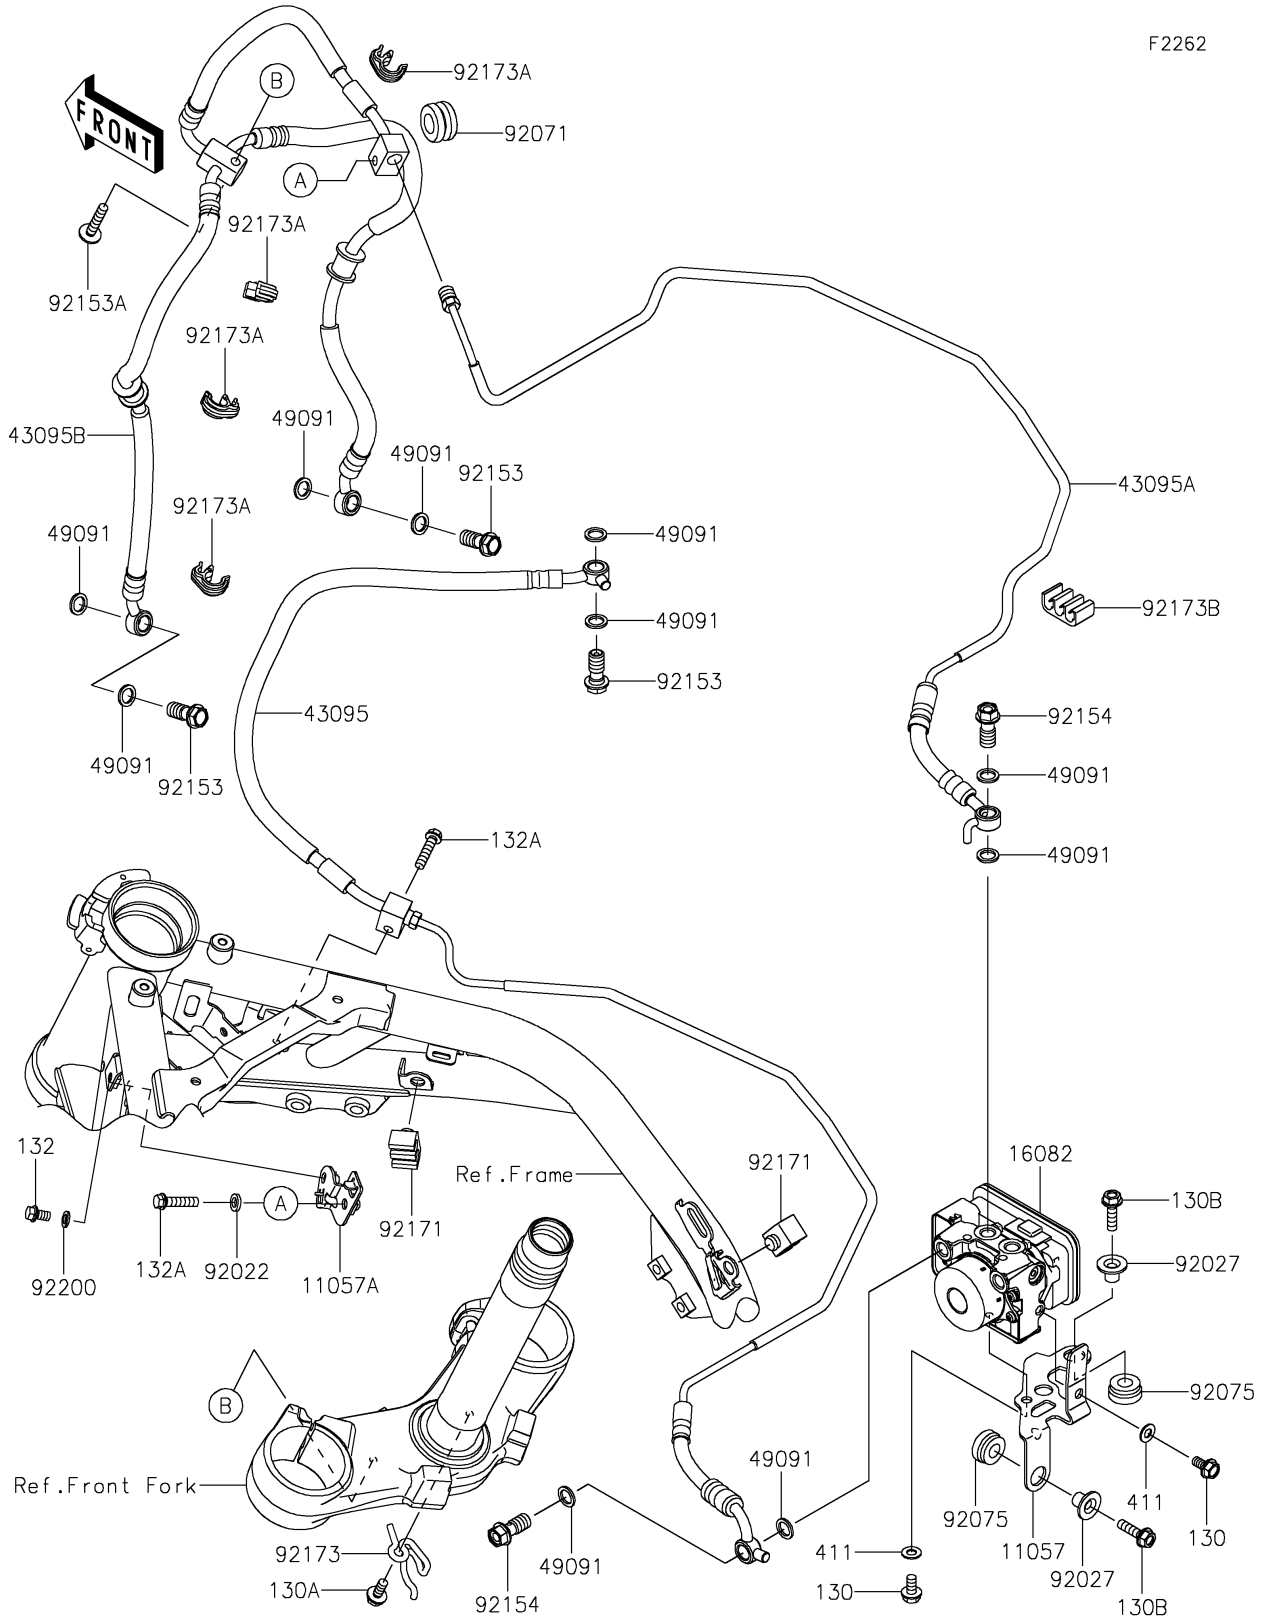

2019 Z900RS ABS PARTS DIAGRAM

Brake Piping

F2262

2019 Z900RS ABS PARTS LIST

Brake Piping

ITEM NAME	PART NUMBER	QUANTITY
-----------	-------------	----------