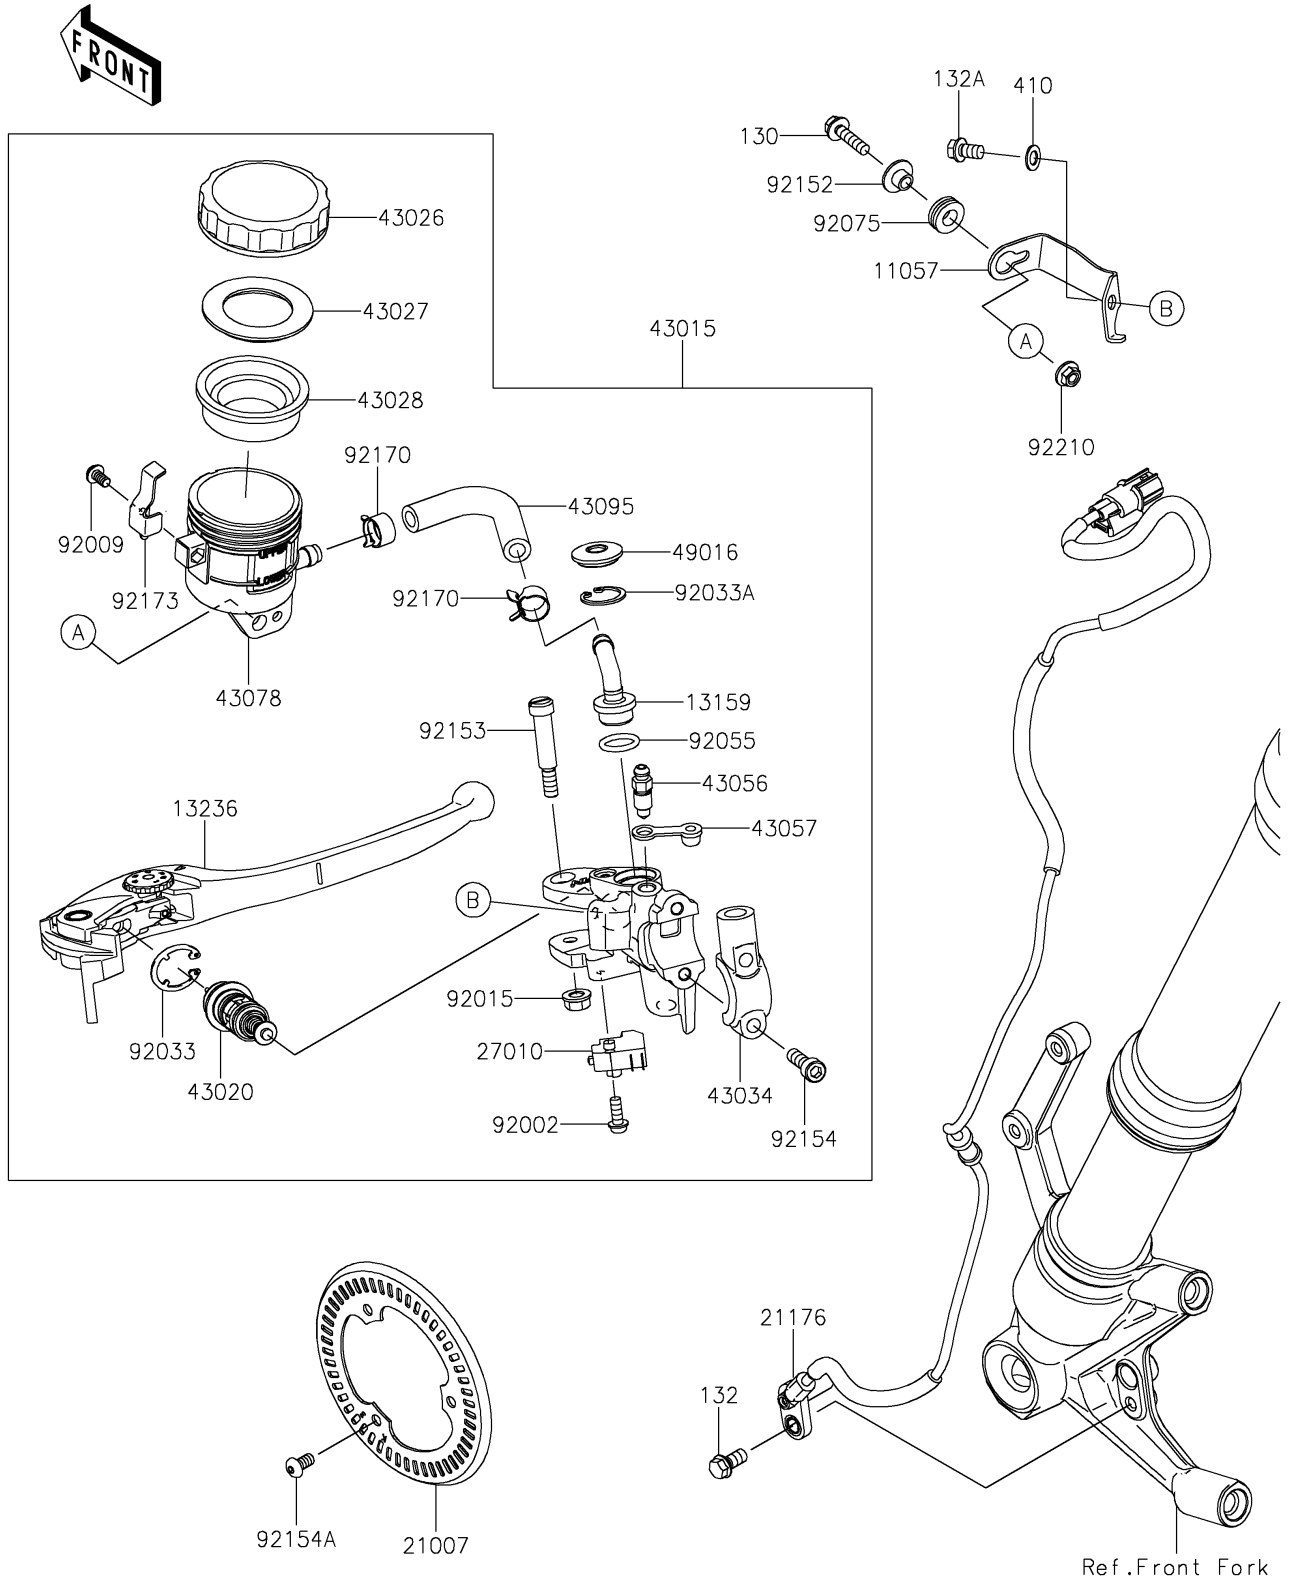

2019 Z900RS ABS PARTS DIAGRAM

Front Master Cylinder

F2291

2019 Z900RS ABS PARTS LIST

Front Master Cylinder

ITEM NAME	PART NUMBER	QUANTITY
BRACKET,RESERVOIR TANK (Ref # 11057)	11057-1345	1
CONNECTOR (Ref # 13159)	13159-1061	1
LEVER-COMP,FRONT BRAKE (Ref # 13236)	13236-0139	1
ROTOR,FR SENSOR (Ref # 21007)	21007-0672	1
SENSOR,SPEED,FR (Ref # 21176)	21176-0848	1
SWITCH,BRAKE (Ref # 27010)	27010-0762	1
CYLINDER-ASSY-MASTER,FR (Ref # 43015)	43015-0663	1
PISTON-COMP-BRAKE (Ref # 43020)	43020-0020	1
CAP-BRAKE (Ref # 43026)	43026-1051	1
PLATE-DIAPHRAGM (Ref # 43027)	43027-1051	1
DIAPHRAGM,MASTER CYLINDER (Ref # 43028)	43028-1057	1
HOLDER-BRAKE,MASTER CYLINDER (Ref # 43034)	43034-0057	1
BREATHER-BRAKE (Ref # 43056)	43056-1056	1
CAP-BREATHER (Ref # 43057)	43057-1001	1
RESERVOIR (Ref # 43078)	43078-0591	1
HOSE-BRAKE (Ref # 43095)	43095-1486	1
COVER-SEAL (Ref # 49016)	49016-1147	1
BOLT,SCREW,4X12 (Ref # 92002)	92002-1323	1
SCREW (Ref # 92009)	92009-1570	1
NUT,FLANGED,6MM (Ref # 92015)	92015-1528	1
RING-SNAP (Ref # 92033)	92033-0034	1
RING-SNAP,20.5MM (Ref # 92033A)	92033-1186	1
RING-O,14.8X2.4 (Ref # 92055)	92055-0741	1
DAMPER (Ref # 92075)	92075-161	1
COLLAR (Ref # 92152)	92152-0017	1
BOLT,LEVER (Ref # 92153)	92153-0868	1
BOLT,SOCKET,6X22 (Ref # 92154)	92154-1271	2
BOLT,SOCKET,5X10 (Ref # 92154A)	92154-1292	3
CLAMP,HOSE (Ref # 92170)	92170-1091	2

2019 Z900RS ABS PARTS LIST

Front Master Cylinder

ITEM NAME	PART NUMBER	QUANTITY
CLAMP (Ref # 92173)	92173-1790	1
NUT,FLANGED,5MM (Ref # 92210)	92210-0007	1
BOLT-FLANGED,5X20 (Ref # 130)	130BB0520	1
BOLT-FLANGED-SMALL,6X12 (Ref # 132)	132BA0612	1
BOLT-FLANGED-SMALL,6X10 (Ref # 132A)	132BB0610	1
WASHER-PLAIN-SMALL,6MM (Ref # 410)	410AB0600	1