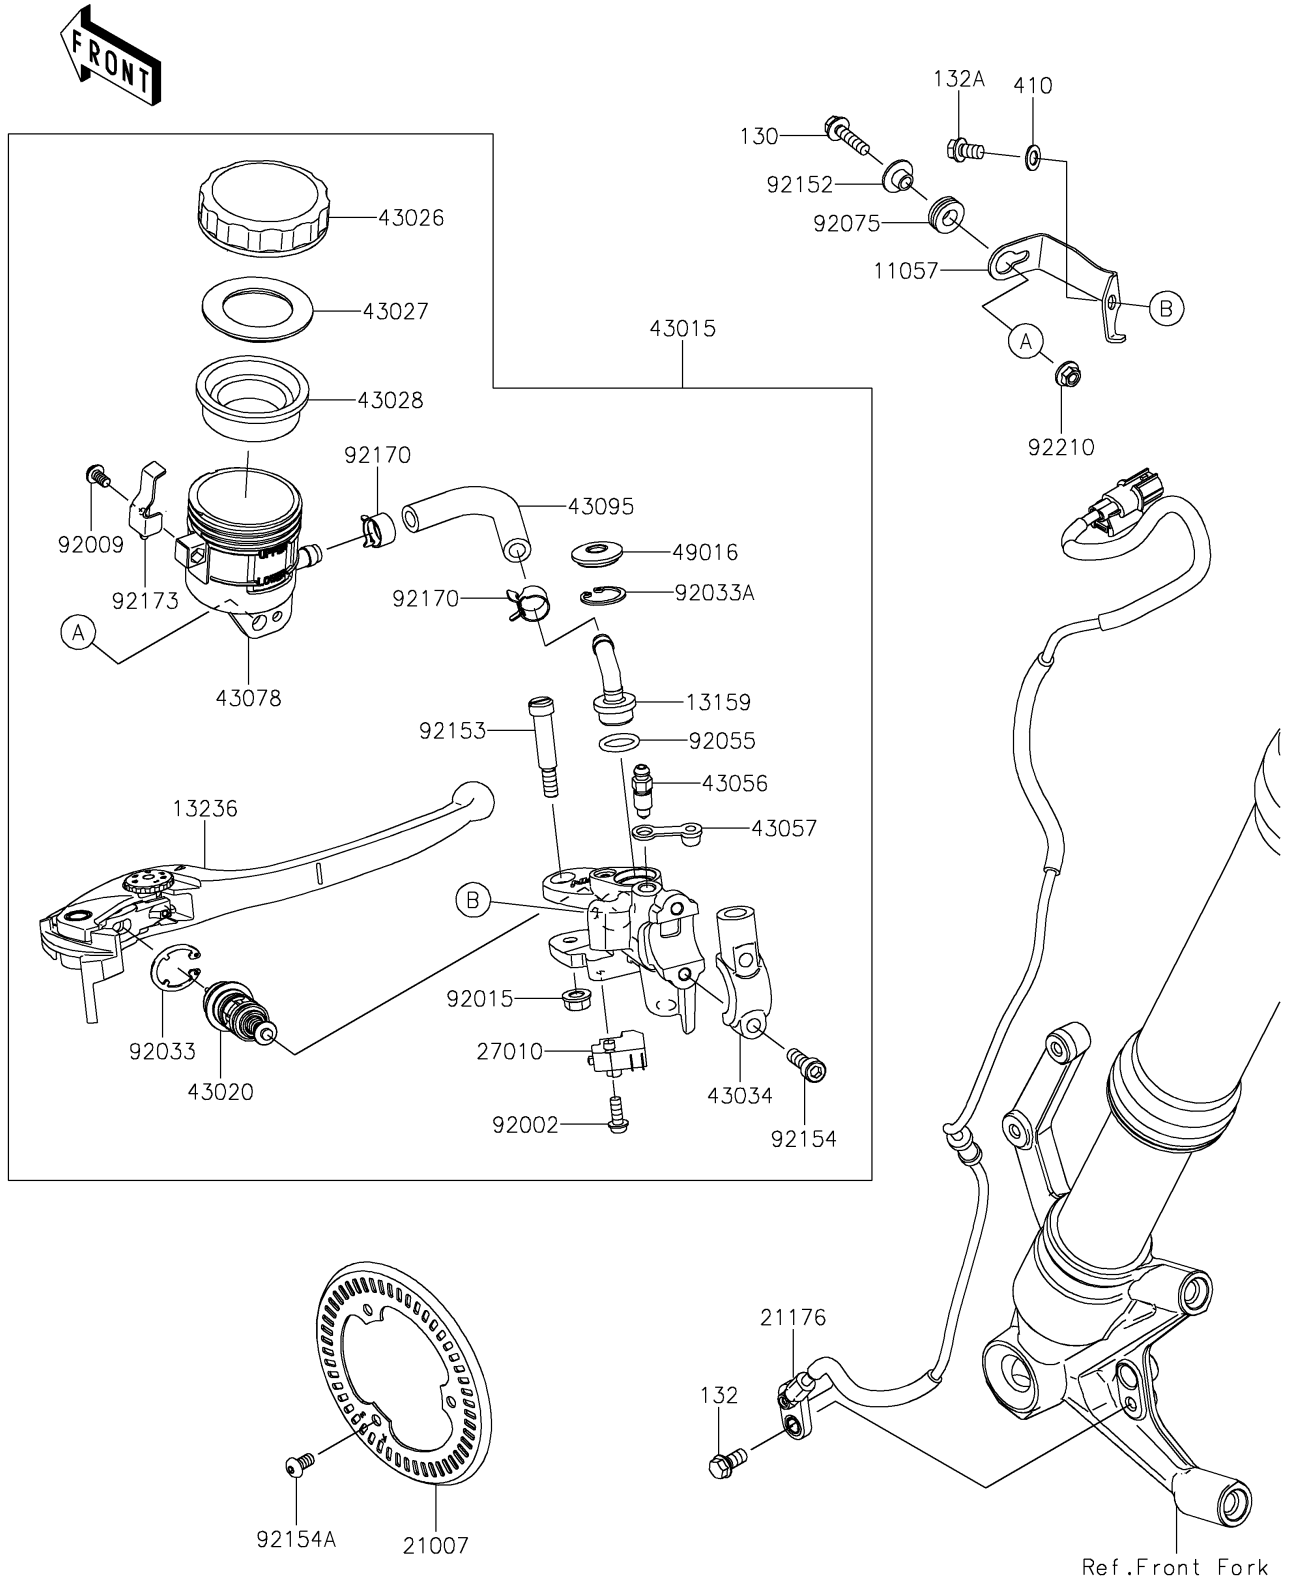

2020 Z900RS ABS PARTS DIAGRAM

Front Master Cylinder

F2291

2020 Z900RS ABS PARTS LIST

Front Master Cylinder

ITEM NAME	PART NUMBER	QUANTITY
BRACKET,RESERVOIR TANK (Ref # 11057)	11057-1345	1
CONNECTOR (Ref # 13159)	13159-1061	1
LEVER-COMP,FRONT BRAKE (Ref # 13236)	13236-0139	1
ROTOR,FR SENSOR (Ref # 21007)	21007-0672	1
SENSOR,SPEED,FR (Ref # 21176)	21176-0848	1
SWITCH,BRAKE (Ref # 27010)	27010-0762	1
CYLINDER-ASSY-MASTER,FR (Ref # 43015)	43015-0663	1
PISTON-COMP-BRAKE (Ref # 43020)	43020-0020	1
CAP-BRAKE (Ref # 43026)	43026-1051	1
PLATE-DIAPHRAGM (Ref # 43027)	43027-1051	1
DIAPHRAGM,MASTER CYLINDER (Ref # 43028)	43028-1057	1
HOLDER-BRAKE,MASTER CYLINDER (Ref # 43034)	43034-0057	1
BREATHER-BRAKE (Ref # 43056)	43056-1056	1
CAP-BREATHER (Ref # 43057)	43057-1001	1
RESERVOIR (Ref # 43078)	43078-0591	1
HOSE-BRAKE (Ref # 43095)	43095-1486	1
COVER-SEAL (Ref # 49016)	49016-1147	1
BOLT,SCREW,4X12 (Ref # 92002)	92002-1323	1
SCREW (Ref # 92009)	92009-1570	1
NUT,FLANGED,6MM (Ref # 92015)	92015-1528	1
RING-SNAP (Ref # 92033)	92033-0034	1
RING-SNAP,20.5MM (Ref # 92033A)	92033-1186	1
RING-O,14.8X2.4 (Ref # 92055)	92055-0741	1
DAMPER (Ref # 92075)	92075-161	1
COLLAR (Ref # 92152)	92152-0017	1
BOLT,LEVER (Ref # 92153)	92153-0868	1
BOLT,SOCKET,6X22 (Ref # 92154)	92154-1271	2
BOLT,SOCKET,5X10 (Ref # 92154A)	92154-1292	3
CLAMP,HOSE (Ref # 92170)	92170-1091	2

2020 Z900RS ABS PARTS LIST

Front Master Cylinder

ITEM NAME	PART NUMBER	QUANTITY
CLAMP (Ref # 92173)	92173-1790	1
NUT,FLANGED,5MM (Ref # 92210)	92210-0007	1
BOLT-FLANGED,5X20 (Ref # 130)	130BB0520	1
BOLT-FLANGED-SMALL,6X12 (Ref # 132)	132BA0612	1
BOLT-FLANGED-SMALL,6X10 (Ref # 132A)	132BB0610	1
WASHER-PLAIN-SMALL,6MM (Ref # 410)	410AB0600	1