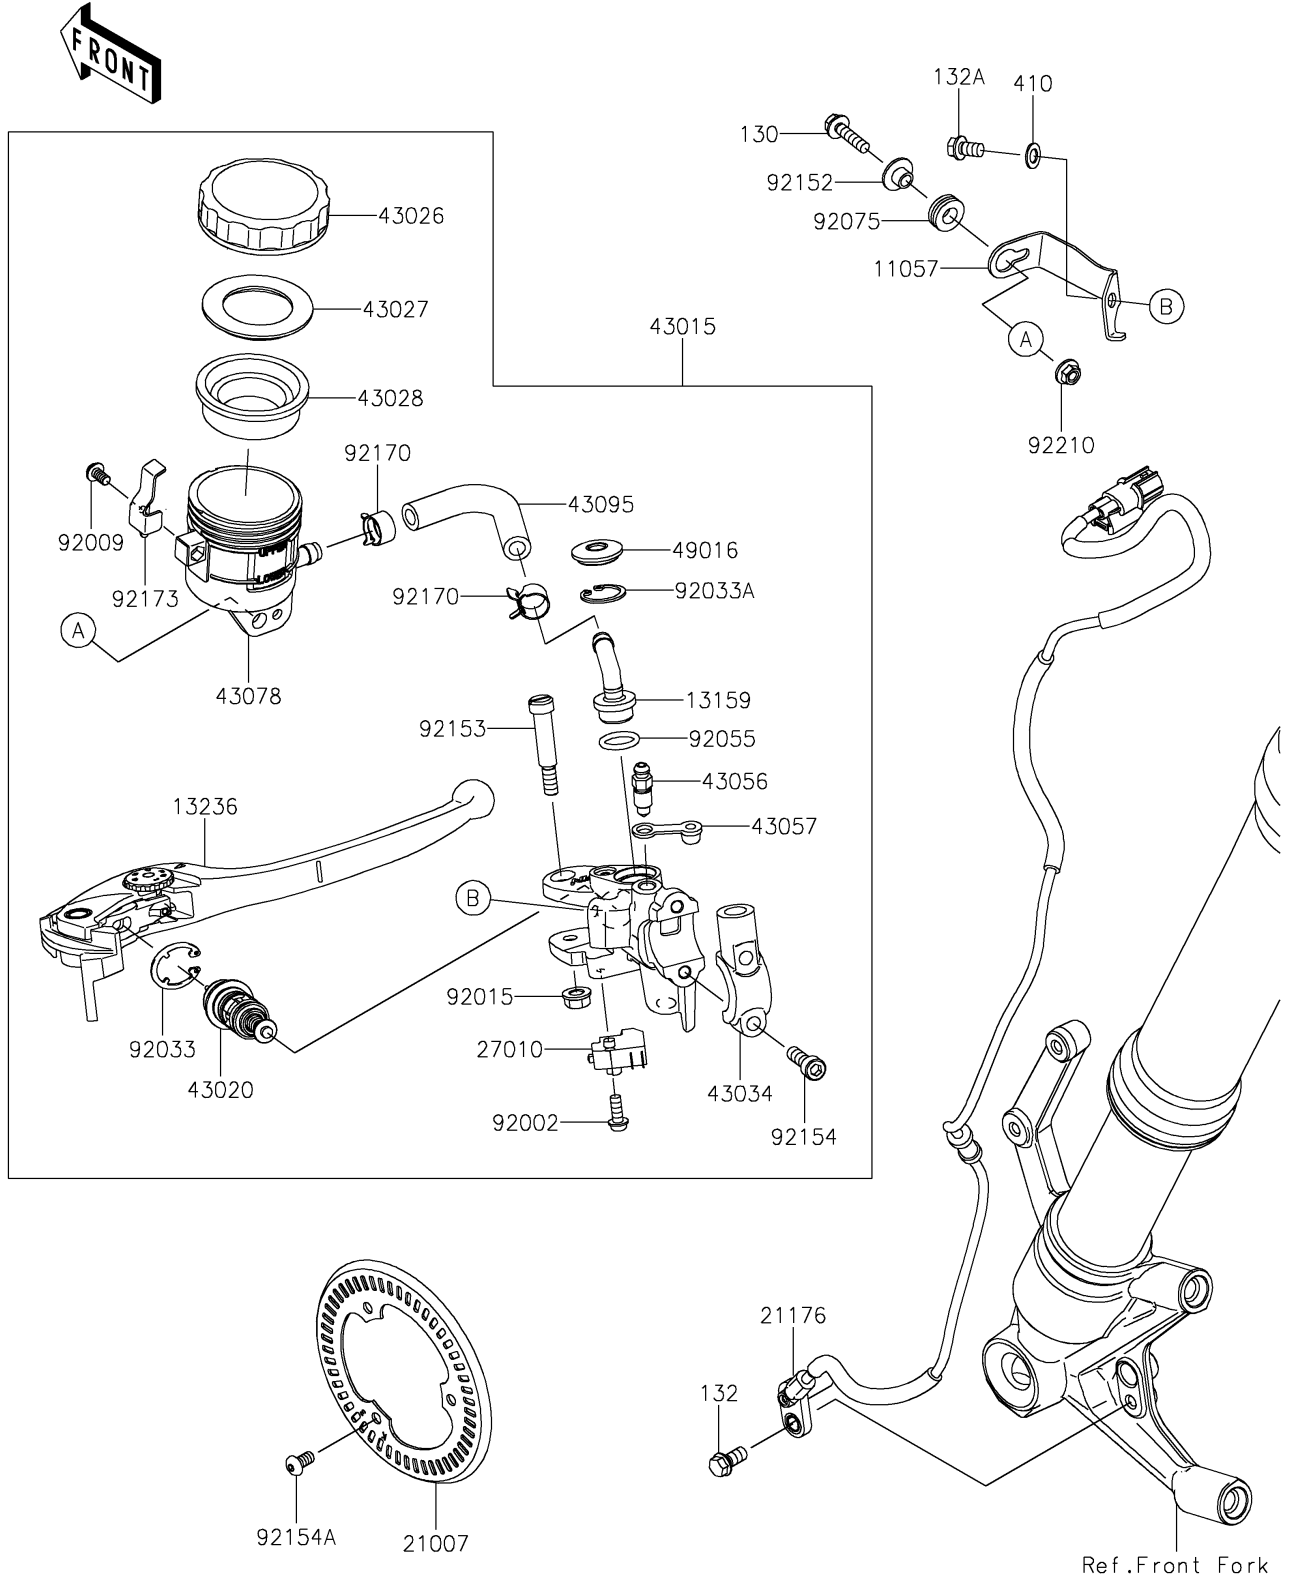

2020 Z900RS ABS PARTS DIAGRAM

Front Master Cylinder

F2291

2020 Z900RS ABS PARTS LIST

Front Master Cylinder

ITEM NAME	PART NUMBER	QUANTITY
BRACKET,RESERVOIR TANK (Ref # 11057)	11057-1345	1
CONNECTOR (Ref # 13159)	13159-1061	1
LEVER-COMP,FRONT BRAKE (Ref # 13236)	13236-0139	1
ROTOR,FR SENSOR (Ref # 21007)	21007-0672	1
SENSOR,SPEED,FR (Ref # 21176)	21176-0848	1
SWITCH,BRAKE (Ref # 27010)	27010-0762	1
CYLINDER-ASSY-MASTER,FR (Ref # 43015)	43015-0663	1
PISTON-COMP-BRAKE (Ref # 43020)	43020-0020	1
CAP-BRAKE (Ref # 43026)	43026-1051	1
PLATE-DIAPHRAGM (Ref # 43027)	43027-1051	1
DIAPHRAGM,MASTER CYLINDER (Ref # 43028)	43028-1057	1
HOLDER-BRAKE,MASTER CYLINDER (Ref # 43034)	43034-0057	1
BREATHER-BRAKE (Ref # 43056)	43056-1056	1
CAP-BREATHER (Ref # 43057)	43057-1001	1
RESERVOIR (Ref # 43078)	43078-0591	1
HOSE-BRAKE (Ref # 43095)	43095-1486	1
COVER-SEAL (Ref # 49016)	49016-1147	1
BOLT,SCREW,4X12 (Ref # 92002)	92002-1323	1
SCREW (Ref # 92009)	92009-1570	1
NUT,FLANGED,6MM (Ref # 92015)	92015-1528	1
RING-SNAP (Ref # 92033)	92033-0034	1
RING-SNAP,20.5MM (Ref # 92033A)	92033-1186	1
RING-O,14.8X2.4 (Ref # 92055)	92055-0741	1
DAMPER (Ref # 92075)	92075-161	1
COLLAR (Ref # 92152)	92152-0017	1
BOLT,LEVER (Ref # 92153)	92153-0868	1
BOLT,SOCKET,6X22 (Ref # 92154)	92154-1271	2
BOLT,SOCKET,5X10 (Ref # 92154A)	92154-1292	3
CLAMP,HOSE (Ref # 92170)	92170-1091	2

2020 Z900RS ABS PARTS LIST

Front Master Cylinder

ITEM NAME	PART NUMBER	QUANTITY
CLAMP (Ref # 92173)	92173-1790	1
NUT,FLANGED,5MM (Ref # 92210)	92210-0007	1
BOLT-FLANGED,5X20 (Ref # 130)	130BB0520	1
BOLT-FLANGED-SMALL,6X12 (Ref # 132)	132BA0612	1
BOLT-FLANGED-SMALL,6X10 (Ref # 132A)	132BB0610	1
WASHER-PLAIN-SMALL,6MM (Ref # 410)	410AB0600	1