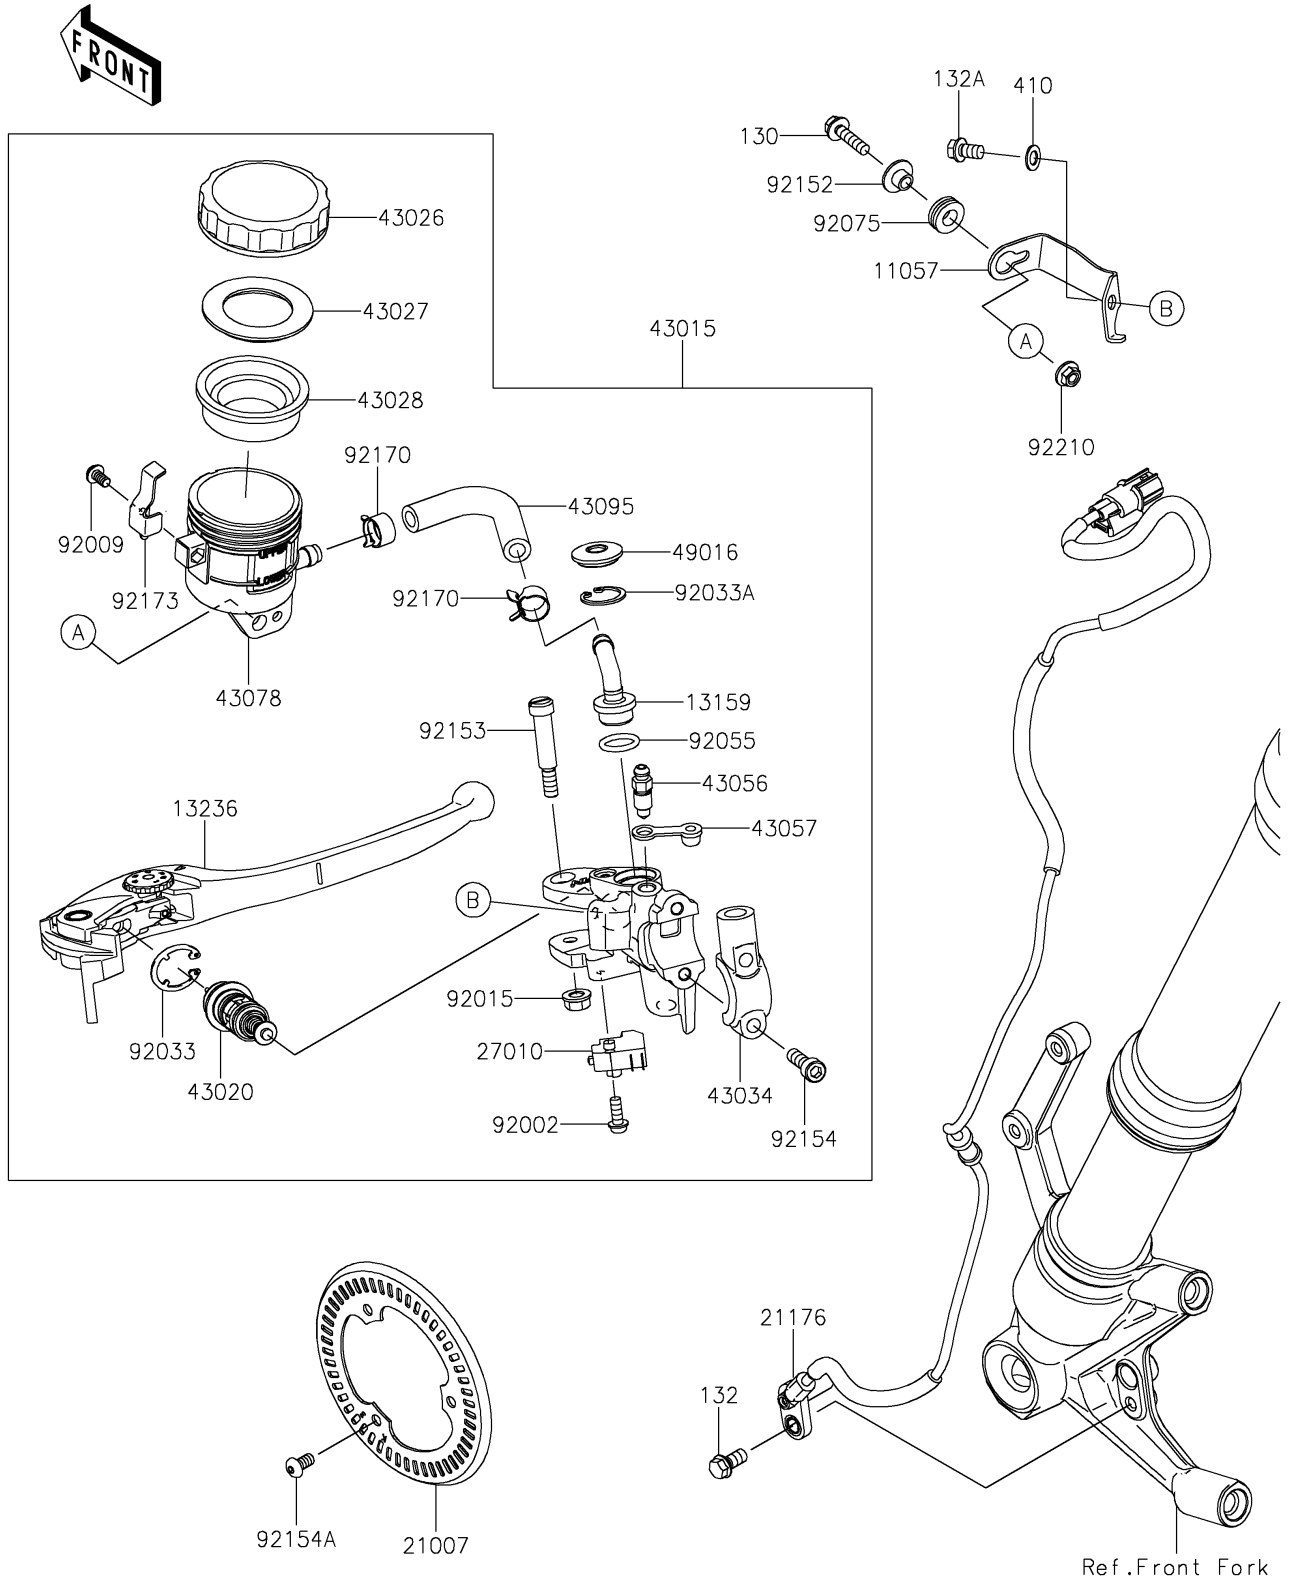

# 2020 Z900RS ABS PARTS DIAGRAM

Front Master Cylinder

F2291

## 2020 Z900RS ABS PARTS LIST

### Front Master Cylinder

ITEM NAME	PART NUMBER	QUANTITY
BRACKET,RESERVOIR TANK (Ref # 11057)	11057-1345	1
CONNECTOR (Ref # 13159)	13159-1061	1
LEVER-COMP,FRONT BRAKE (Ref # 13236)	13236-0139	1
ROTOR,FR SENSOR (Ref # 21007)	21007-0672	1
SENSOR,SPEED,FR (Ref # 21176)	21176-0848	1
SWITCH,BRAKE (Ref # 27010)	27010-0762	1
CYLINDER-ASSY-MASTER,FR (Ref # 43015)	43015-0663	1
PISTON-COMP-BRAKE (Ref # 43020)	43020-0020	1
CAP-BRAKE (Ref # 43026)	43026-1051	1
PLATE-DIAPHRAGM (Ref # 43027)	43027-1051	1
DIAPHRAGM,MASTER CYLINDER (Ref # 43028)	43028-1057	1
HOLDER-BRAKE,MASTER CYLINDER (Ref # 43034)	43034-0057	1
BREATHER-BRAKE (Ref # 43056)	43056-1056	1
CAP-BREATHER (Ref # 43057)	43057-1001	1
RESERVOIR (Ref # 43078)	43078-0591	1
HOSE-BRAKE (Ref # 43095)	43095-1486	1
COVER-SEAL (Ref # 49016)	49016-1147	1
BOLT,SCREW,4X12 (Ref # 92002)	92002-1323	1
SCREW (Ref # 92009)	92009-1570	1
NUT,FLANGED,6MM (Ref # 92015)	92015-1528	1
RING-SNAP (Ref # 92033)	92033-0034	1
RING-SNAP,20.5MM (Ref # 92033A)	92033-1186	1
RING-O,14.8X2.4 (Ref # 92055)	92055-0741	1
DAMPER (Ref # 92075)	92075-161	1
COLLAR (Ref # 92152)	92152-0017	1
BOLT,LEVER (Ref # 92153)	92153-0868	1
BOLT,SOCKET,6X22 (Ref # 92154)	92154-1271	2
BOLT,SOCKET,5X10 (Ref # 92154A)	92154-1292	3
CLAMP,HOSE (Ref # 92170)	92170-1091	2

### Front Master Cylinder

ITEM NAME	PART NUMBER	QUANTITY
CLAMP (Ref # 92173)	92173-1790	1
NUT,FLANGED,5MM (Ref # 92210)	92210-0007	1
BOLT-FLANGED,5X20 (Ref # 130)	130BB0520	1
BOLT-FLANGED-SMALL,6X12 (Ref # 132)	132BA0612	1
BOLT-FLANGED-SMALL,6X10 (Ref # 132A)	132BB0610	1
WASHER-PLAIN-SMALL,6MM (Ref # 410)	410AB0600	1