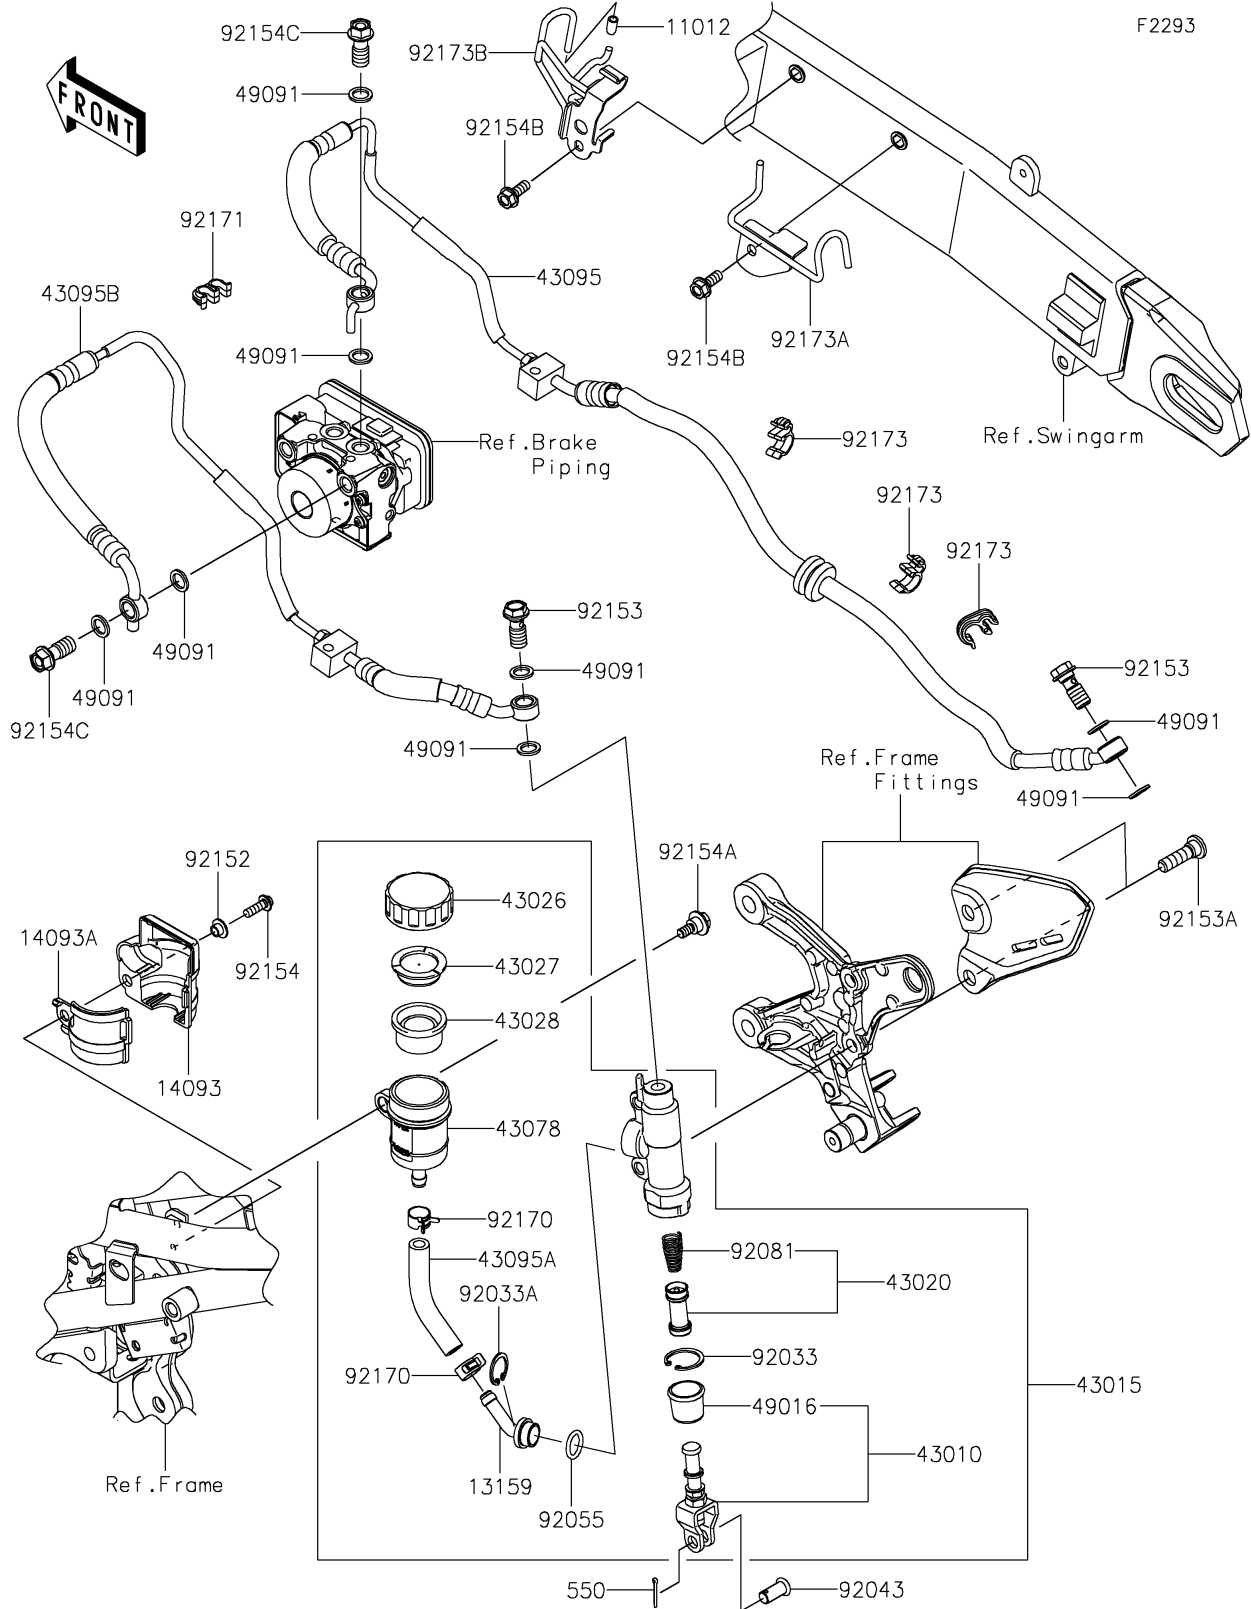

2019 Z900RS ABS PARTS DIAGRAM

Rear Master Cylinder

2019 Z900RS ABS PARTS LIST

Rear Master Cylinder

ITEM NAME	PART NUMBER	QUANTITY
CAP (Ref # 11012)	11012-1438	1
CONNECTOR (Ref # 13159)	13159-0008	1
COVER,RR RESERVOIR,OUTER (Ref # 14093)	14093-0653	1
COVER,RR RESERVOIR,INNER (Ref # 14093A)	14093-0654	1
ROD-ASSY-BRAKE (Ref # 43010)	43010-0020	1
CYLINDER-ASSY-MASTER,RR (Ref # 43015)	43015-0664	1
PISTON-COMP-BRAKE (Ref # 43020)	43020-1057	1
CAP-BRAKE (Ref # 43026)	43026-0009	1
PLATE-DIAPHRAGM (Ref # 43027)	43027-1053	1
DIAPHRAGM (Ref # 43028)	43028-1065	1
RESERVOIR (Ref # 43078)	43078-0060	1
HOSE-BRAKE,ABS UNIT-RR CALIPER (Ref # 43095)	43095-1481	1
HOSE-BRAKE (Ref # 43095A)	43095-1496	1
HOSE-BRAKE,RR M/CYL.-ABS UNIT (Ref # 43095B)	43095-1517	1
COVER-SEAL,BRAKE PISTON (Ref # 49016)	49016-1103	1
WASHER-SEAL,10.1X14.5X1.5 (Ref # 49091)	49091-0001	8
RING-SNAP,20.9X24.6X1.2 (Ref # 92033)	92033-0079	1
RING-SNAP,20.5MM (Ref # 92033A)	92033-1186	1
PIN,8X17 (Ref # 92043)	92043-0104	1
RING-O,14.8X2.4 (Ref # 92055)	92055-0741	1
SPRING,MASTER CYLINDER (Ref # 92081)	92081-1737	1
COLLAR,5.3X7.3X5.3 (Ref # 92152)	92152-2190	1
BOLT,OIL,L=23 (Ref # 92153)	92153-0627	2
BOLT,SOCKET,8X30 (Ref # 92153A)	92153-1624	2
BOLT,SOCKET,5X16 (Ref # 92154)	92154-0209	1
BOLT,FLANGED,6X16 (Ref # 92154A)	92154-0385	1
BOLT,FLANGED,6X16 (Ref # 92154B)	92154-0899	2
BOLT,BANJO,10X22 (Ref # 92154C)	92154-1138	2
CLAMP,HOSE (Ref # 92170)	92170-1091	2

2019 Z900RS ABS PARTS LIST

Rear Master Cylinder

ITEM NAME	PART NUMBER	QUANTITY
CLAMP (Ref # 92171)	92171-0817	1
CLAMP,HOSE & SENSOR (Ref # 92173)	92173-1796	3
CLAMP,SWA,RR (Ref # 92173A)	92173-1801	1
CLAMP,SWA,FR (Ref # 92173B)	92173-1903	1
PIN-COTTER,2.0X15 (Ref # 550)	550AA2015	1