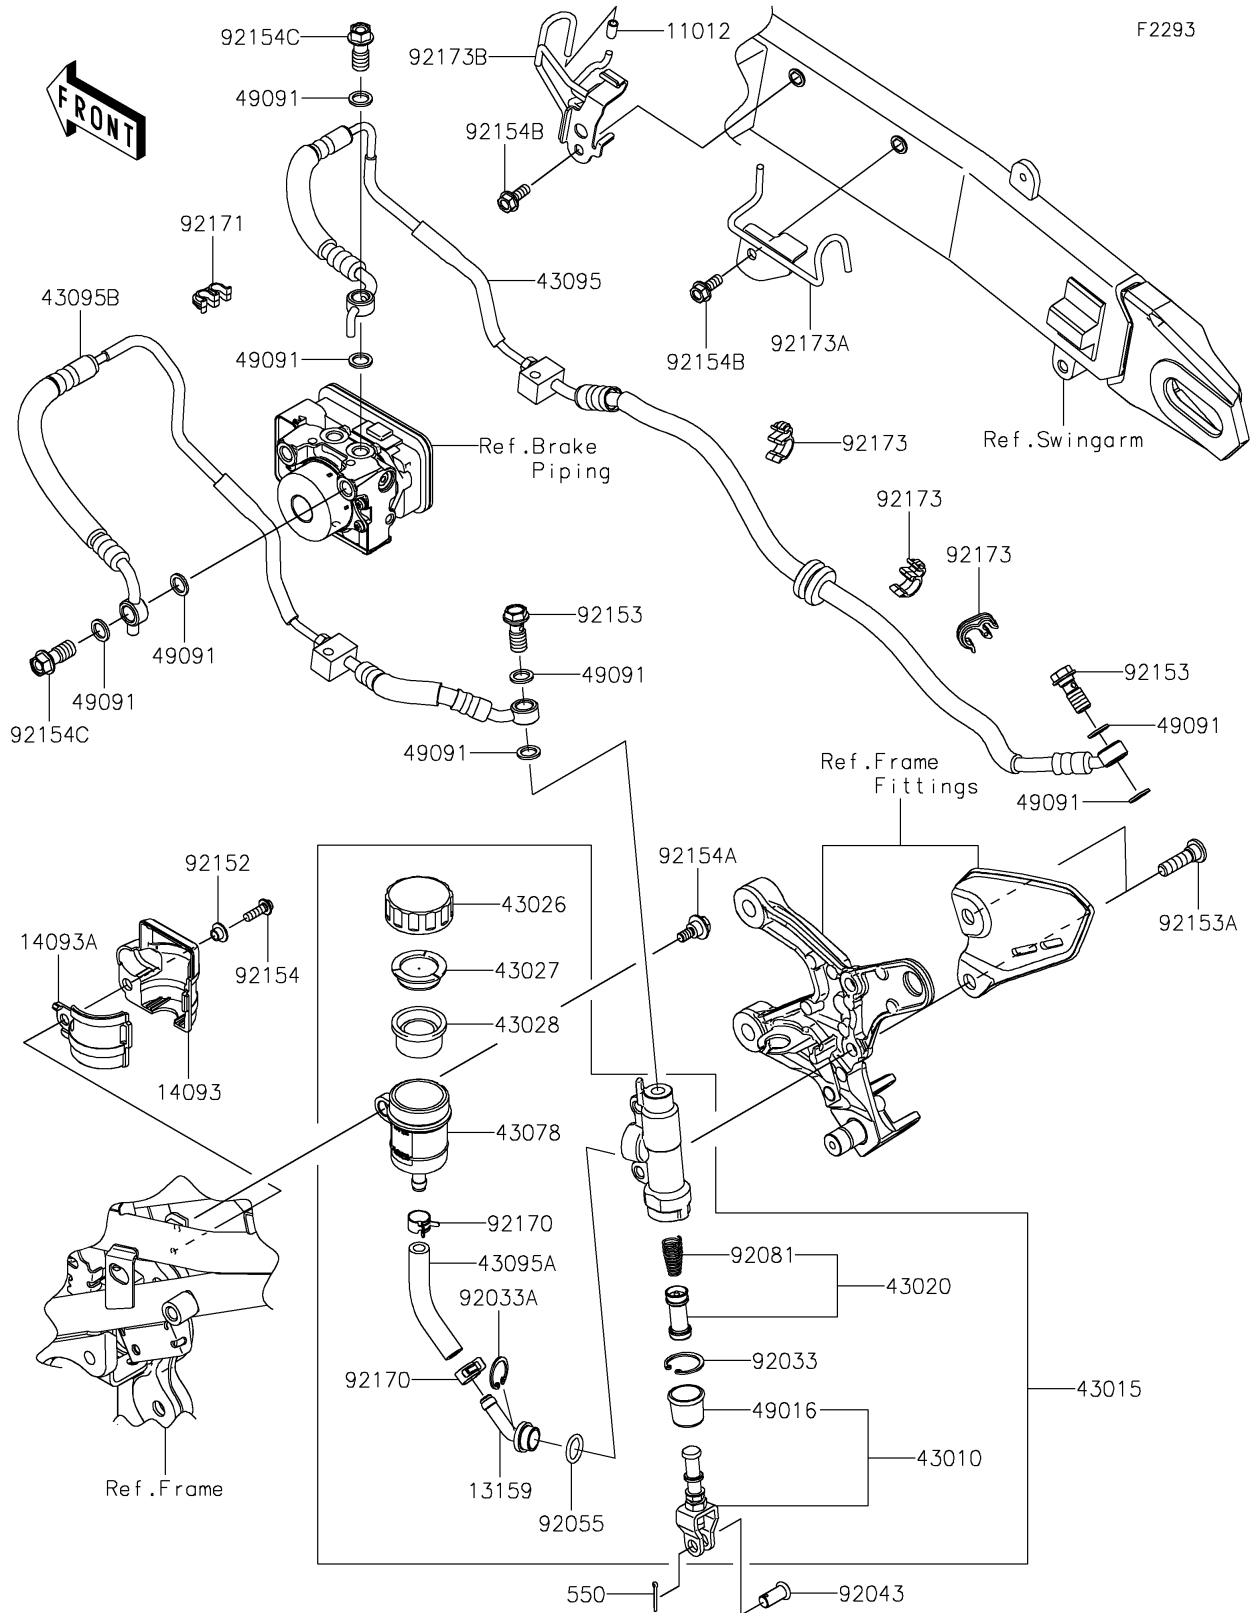

2019 Z900RS ABS PARTS DIAGRAM

Rear Master Cylinder

2019 Z900RS ABS PARTS LIST

Rear Master Cylinder

ITEM NAME	PART NUMBER	QUANTITY
CAP (Ref # 11012)	11012-1438	1
CONNECTOR (Ref # 13159)	13159-0008	1
COVER,RR RESERVOIR,OUTER (Ref # 14093)	14093-0653	1
COVER,RR RESERVOIR,INNER (Ref # 14093A)	14093-0654	1
ROD-ASSY-BRAKE (Ref # 43010)	43010-0020	1
CYLINDER-ASSY-MASTER,RR (Ref # 43015)	43015-0664	1
PISTON-COMP-BRAKE (Ref # 43020)	43020-1057	1
CAP-BRAKE (Ref # 43026)	43026-0009	1
PLATE-DIAPHRAGM (Ref # 43027)	43027-1053	1
DIAPHRAGM (Ref # 43028)	43028-1065	1
RESERVOIR (Ref # 43078)	43078-0060	1
HOSE-BRAKE,ABS UNIT-RR CALIPER (Ref # 43095)	43095-1481	1
HOSE-BRAKE (Ref # 43095A)	43095-1496	1
HOSE-BRAKE,RR M/CYL.-ABS UNIT (Ref # 43095B)	43095-1517	1
COVER-SEAL,BRAKE PISTON (Ref # 49016)	49016-1103	1
WASHER-SEAL,10.1X14.5X1.5 (Ref # 49091)	49091-0001	8
RING-SNAP,20.9X24.6X1.2 (Ref # 92033)	92033-0079	1
RING-SNAP,20.5MM (Ref # 92033A)	92033-1186	1
PIN,8X17 (Ref # 92043)	92043-0104	1
RING-O,14.8X2.4 (Ref # 92055)	92055-0741	1
SPRING,MASTER CYLINDER (Ref # 92081)	92081-1737	1
COLLAR,5.3X7.3X5.3 (Ref # 92152)	92152-2190	1
BOLT,OIL,L=23 (Ref # 92153)	92153-0627	2
BOLT,SOCKET,8X30 (Ref # 92153A)	92153-1624	2
BOLT,SOCKET,5X16 (Ref # 92154)	92154-0209	1
BOLT,FLANGED,6X16 (Ref # 92154A)	92154-0385	1
BOLT,FLANGED,6X16 (Ref # 92154B)	92154-0899	2
BOLT,BANJO,10X22 (Ref # 92154C)	92154-1138	2
CLAMP,HOSE (Ref # 92170)	92170-1091	2

2019 Z900RS ABS PARTS LIST

Rear Master Cylinder

ITEM NAME	PART NUMBER	QUANTITY
CLAMP (Ref # 92171)	92171-0817	1
CLAMP,HOSE & SENSOR (Ref # 92173)	92173-1796	3
CLAMP,SWA,RR (Ref # 92173A)	92173-1801	1
CLAMP,SWA,FR (Ref # 92173B)	92173-1903	1
PIN-COTTER,2.0X15 (Ref # 550)	550AA2015	1