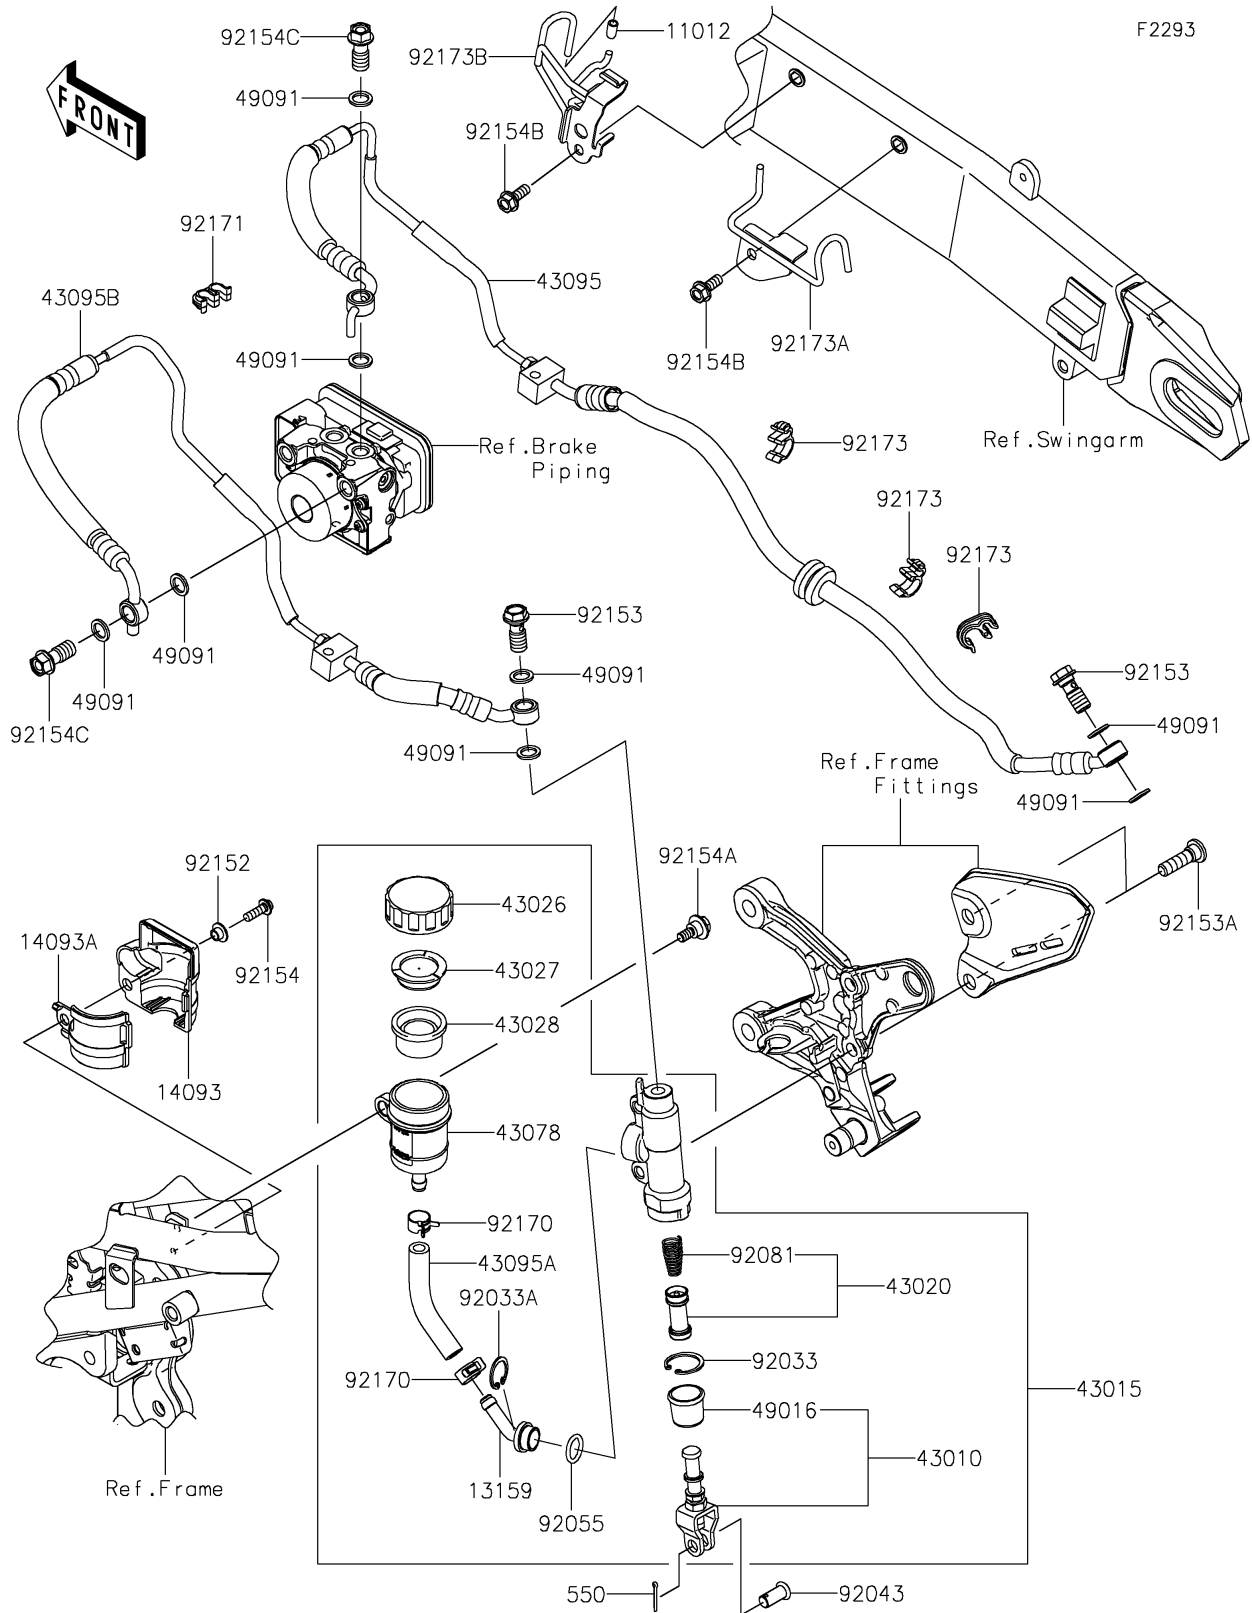

# 2020 Z900RS ABS PARTS DIAGRAM

## Rear Master Cylinder

# 2020 Z900RS ABS PARTS LIST

Rear Master Cylinder

ITEM NAME	PART NUMBER	QUANTITY
-----------	-------------	----------