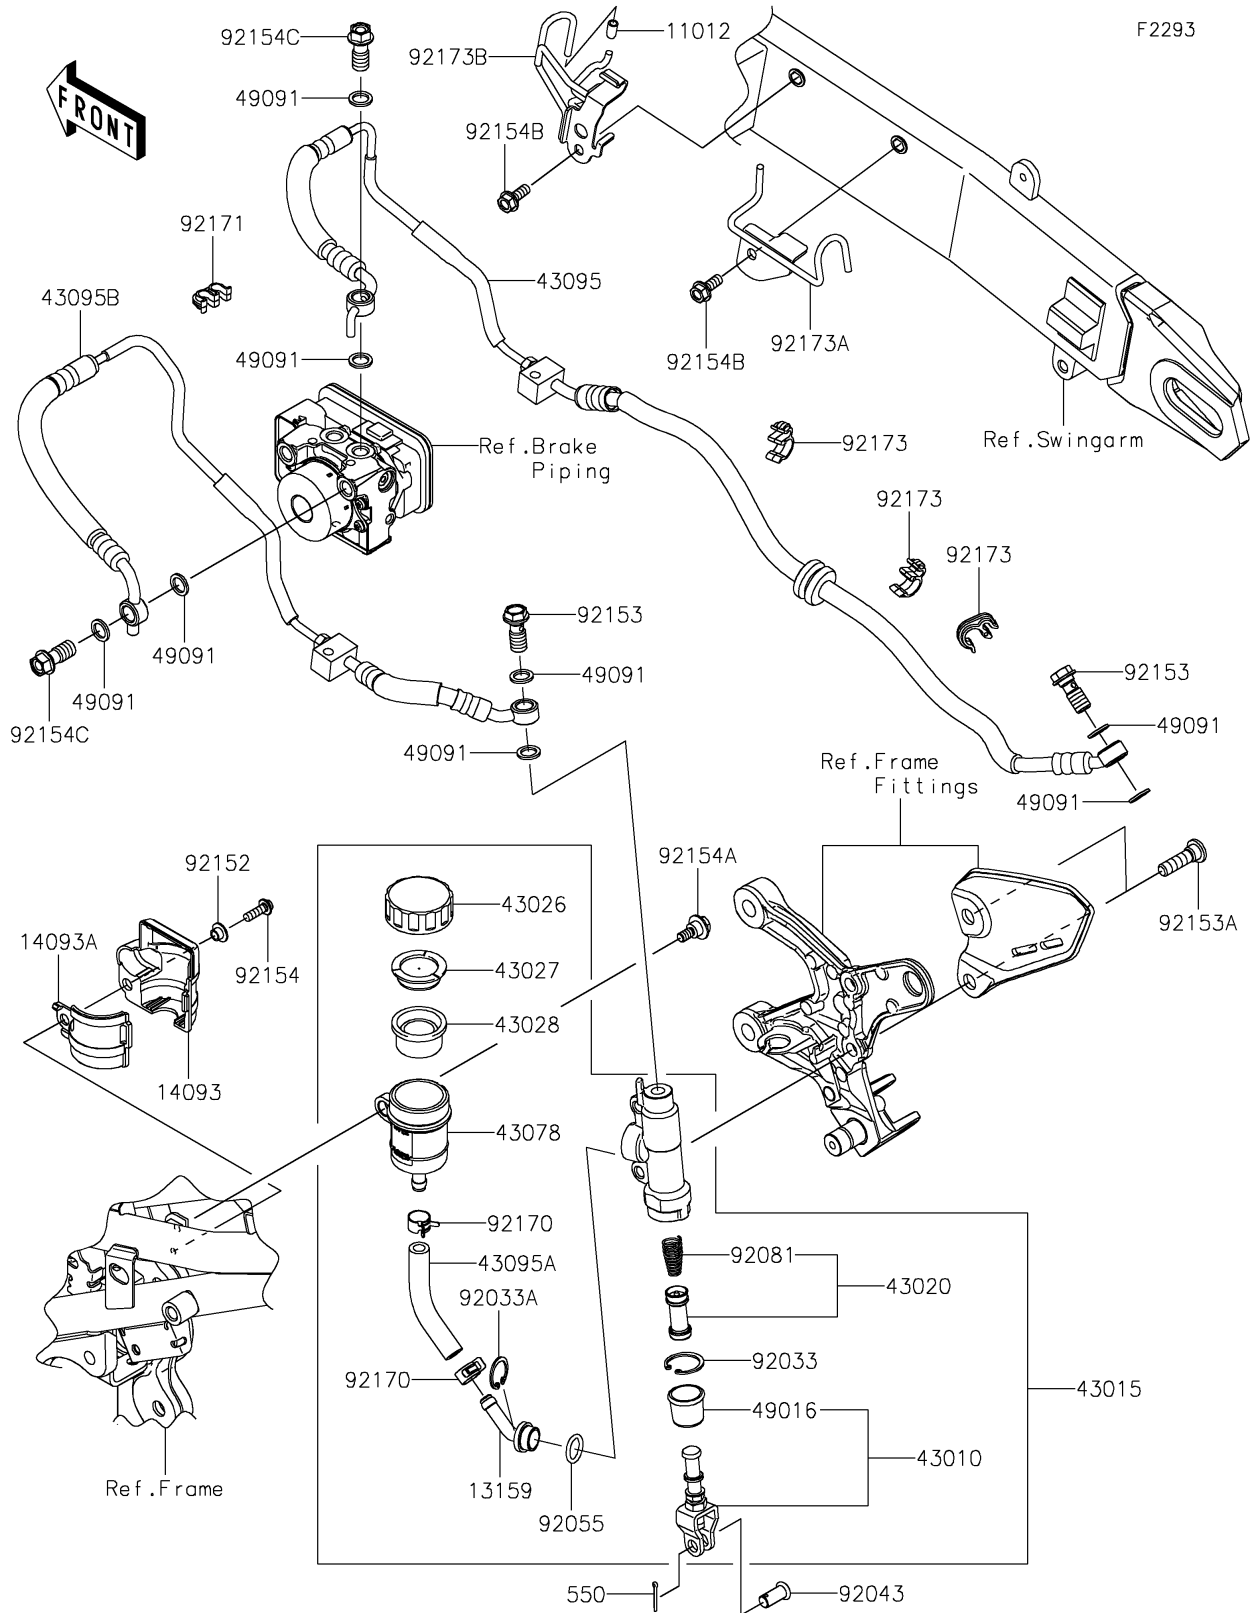

2020 Z900RS ABS PARTS DIAGRAM

Rear Master Cylinder

2020 Z900RS ABS PARTS LIST

Rear Master Cylinder

ITEM NAME	PART NUMBER	QUANTITY
CAP (Ref # 11012)	11012-1438	1
CONNECTOR (Ref # 13159)	13159-0008	1
COVER,RR RESERVOIR,OUTER (Ref # 14093)	14093-0653	1
COVER,RR RESERVOIR,INNER (Ref # 14093A)	14093-0654	1
ROD-ASSY-BRAKE (Ref # 43010)	43010-0020	1
CYLINDER-ASSY-MASTER,RR (Ref # 43015)	43015-0664	1
PISTON-COMP-BRAKE (Ref # 43020)	43020-1057	1
CAP-BRAKE (Ref # 43026)	43026-0009	1
PLATE-DIAPHRAGM (Ref # 43027)	43027-1053	1
DIAPHRAGM (Ref # 43028)	43028-1065	1
RESERVOIR (Ref # 43078)	43078-0060	1
HOSE-BRAKE,ABS UNIT-RR CALIPER (Ref # 43095)	43095-1481	1
HOSE-BRAKE (Ref # 43095A)	43095-1496	1
HOSE-BRAKE,RR M/CYL.-ABS UNIT (Ref # 43095B)	43095-1517	1
COVER-SEAL,BRAKE PISTON (Ref # 49016)	49016-1103	1
WASHER-SEAL,10.1X14.5X1.5 (Ref # 49091)	49091-0001	8
RING-SNAP,20.9X24.6X1.2 (Ref # 92033)	92033-0079	1
RING-SNAP,20.5MM (Ref # 92033A)	92033-1186	1
PIN,8X17 (Ref # 92043)	92043-0104	1
RING-O,14.8X2.4 (Ref # 92055)	92055-0741	1
SPRING,MASTER CYLINDER (Ref # 92081)	92081-1737	1
COLLAR,5.3X7.3X5.3 (Ref # 92152)	92152-2190	1
BOLT,OIL,L=23 (Ref # 92153)	92153-0627	2
BOLT,SOCKET,8X30 (Ref # 92153A)	92153-1624	2
BOLT,SOCKET,5X16 (Ref # 92154)	92154-0209	1
BOLT,FLANGED,6X16 (Ref # 92154A)	92154-0385	1
BOLT,FLANGED,6X16 (Ref # 92154B)	92154-0899	2
BOLT,BANJO,10X22 (Ref # 92154C)	92154-1138	2
CLAMP,HOSE (Ref # 92170)	92170-1091	2

2020 Z900RS ABS PARTS LIST

Rear Master Cylinder

ITEM NAME	PART NUMBER	QUANTITY
CLAMP (Ref # 92171)	92171-0817	1
CLAMP,HOSE & SENSOR (Ref # 92173)	92173-1796	3
CLAMP,SWA,RR (Ref # 92173A)	92173-1801	1
CLAMP,SWA,FR (Ref # 92173B)	92173-1903	1
PIN-COTTER,2.0X15 (Ref # 550)	550AA2015	1