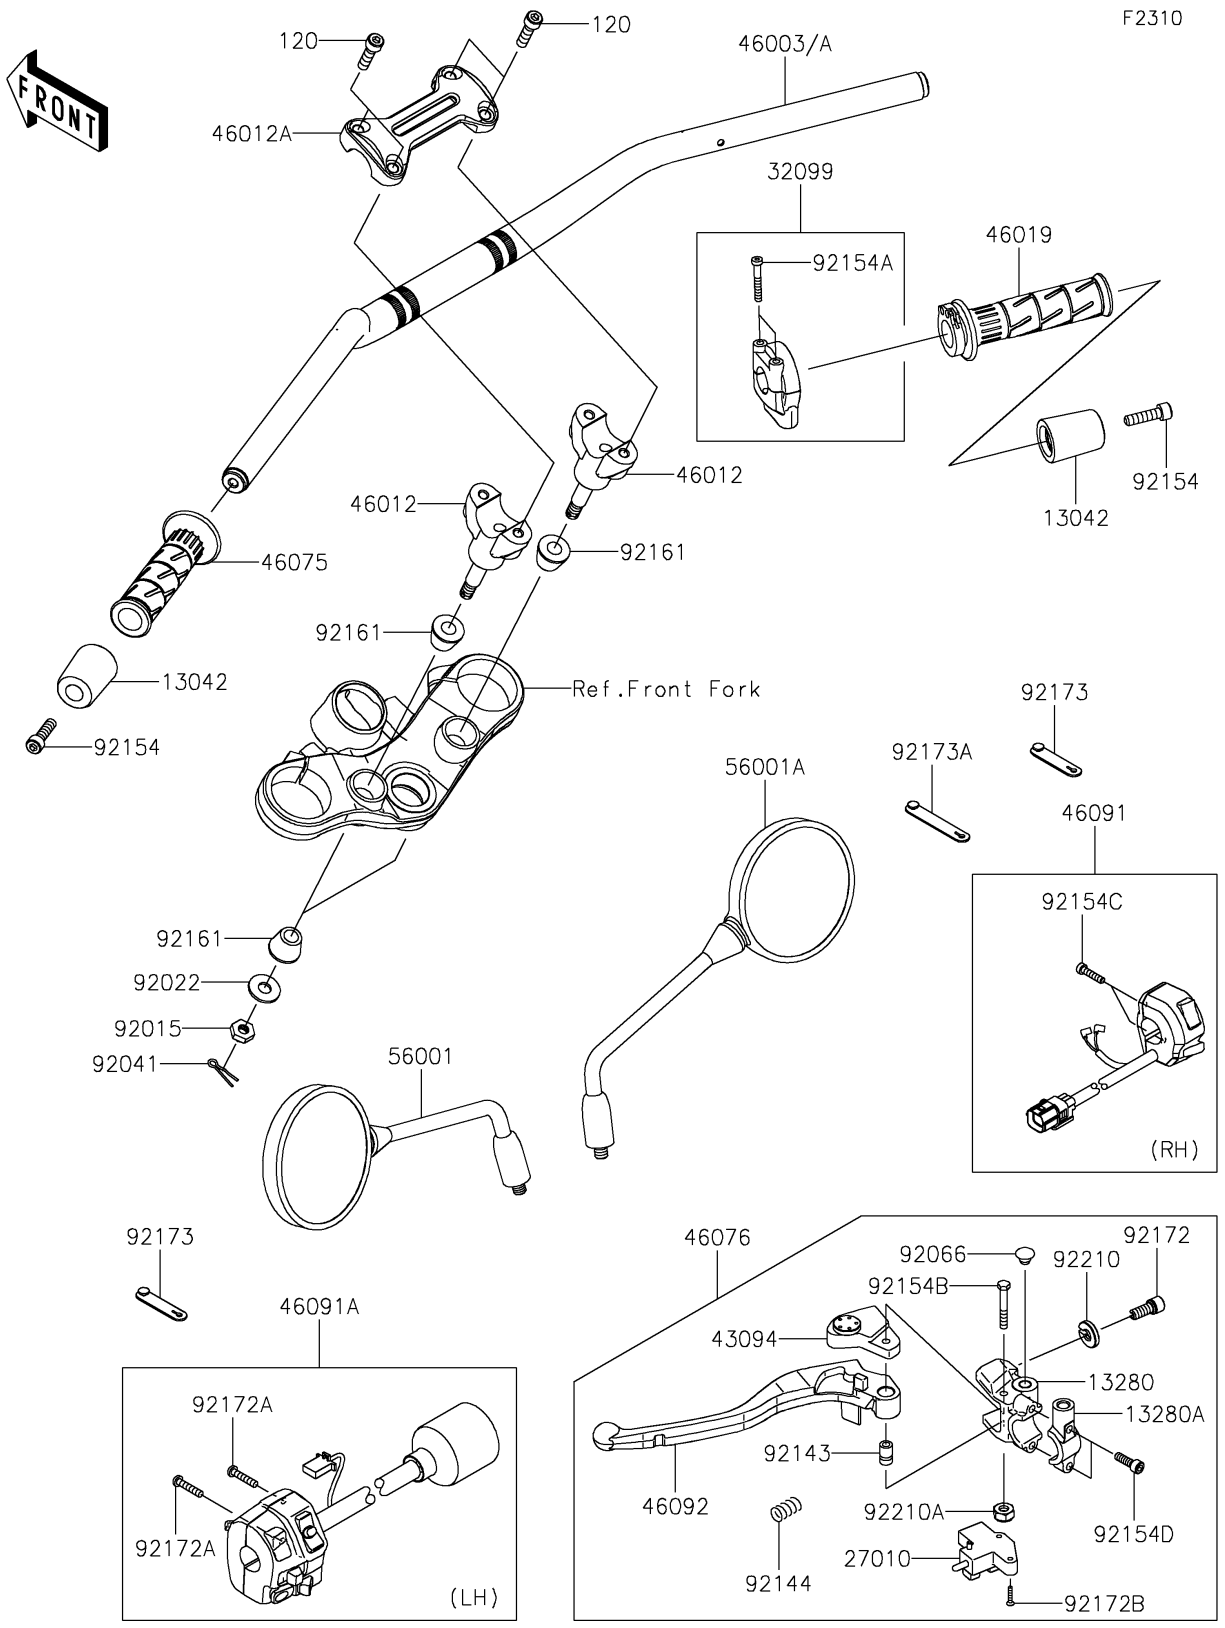

2019 Z900RS ABS PARTS DIAGRAM

Handlebar

2019 Z900RS ABS PARTS LIST

Handlebar

ITEM NAME	PART NUMBER	QUANTITY
WEIGHT,HANDLE (Ref # 13042)	13042-5007	2
HOLDER,CLUTCH LEVER (Ref # 13280)	13280-0248	1
HOLDER,CLUTCH LEVER (Ref # 13280A)	13280-0772	1
SWITCH,CLUTCH (Ref # 27010)	27010-0854	1
CASE,THROTTLE (Ref # 32099)	32099-0767	1
ADJUSTER (Ref # 43094)	43094-0008	1
HANDLE (Ref # 46003)	46003-0687	1
HANDLE,F.S.BLACK (Ref # 46003A)	46003-0715-18R	1
HOLDER-HANDLE,LWR,F.S.BLACK (Ref # 46012)	46012-0381-18R	2
HOLDER-HANDLE,UPP,F.S.BLACK (Ref # 46012A)	46012-0382-18R	1
GRIP-ASSY,THROTTLE (Ref # 46019)	46019-0001	1
GRIP,HANDLE,LH (Ref # 46075)	46075-1144	1
LEVER-ASSY-GRIP (Ref # 46076)	46076-0139	1
HOUSING-ASSY-CONTROL,RH (Ref # 46091)	46091-0423	1
HOUSING-ASSY-CONTROL,LH (Ref # 46091A)	46091-0424	1
LEVER-GRIP (Ref # 46092)	46092-0570	1
MIRROR-ASSY,LH,CCC (Ref # 56001)	56001-0403	1
MIRROR-ASSY,RH,CCC (Ref # 56001A)	56001-0404	1
NUT,LOCK,10MM (Ref # 92015)	92015-1962	2
WASHER,10.5X26X2.3,BLACK (Ref # 92022)	92022-1396	2
COTTER,8MM (Ref # 92041)	92041-1060	2
PLUG,9.5X8,POLYETHYLENE (Ref # 92066)	92066-1077	1
COLLAR (Ref # 92143)	92143-1379	1
SPRING (Ref # 92144)	92144-1467	1
BOLT,SOCKET,8X30 (Ref # 92154)	92154-0502	2
BOLT,SOCKET,5X35 (Ref # 92154A)	92154-1530	2
BOLT (Ref # 92154B)	92154-2318	1
BOLT,5X22 (Ref # 92154C)	92154-2483	2
BOLT,SOCKET,6X20 (Ref # 92154D)	92154-2644	2

2019 Z900RS ABS PARTS LIST

Handlebar

ITEM NAME	PART NUMBER	QUANTITY
DAMPER,HANDLE HOLDER (Ref # 92161)	92161-0113	4
SCREW (Ref # 92172)	92172-1138	1
SCREW-PAN-CROS,5X25 (Ref # 92172A)	92172-1140	2
SCREW,3X16 (Ref # 92172B)	92172-1185	2
CLAMP,RUBBER PLATE (Ref # 92173)	92173-1229	2
CLAMP (Ref # 92173A)	92173-1526	1
NUT (Ref # 92210)	92210-1519	1
NUT,LOCK,6MM (Ref # 92210A)	92210-1544	1
BOLT-SOCKET,8X30 (Ref # 120)	120CC0830	4