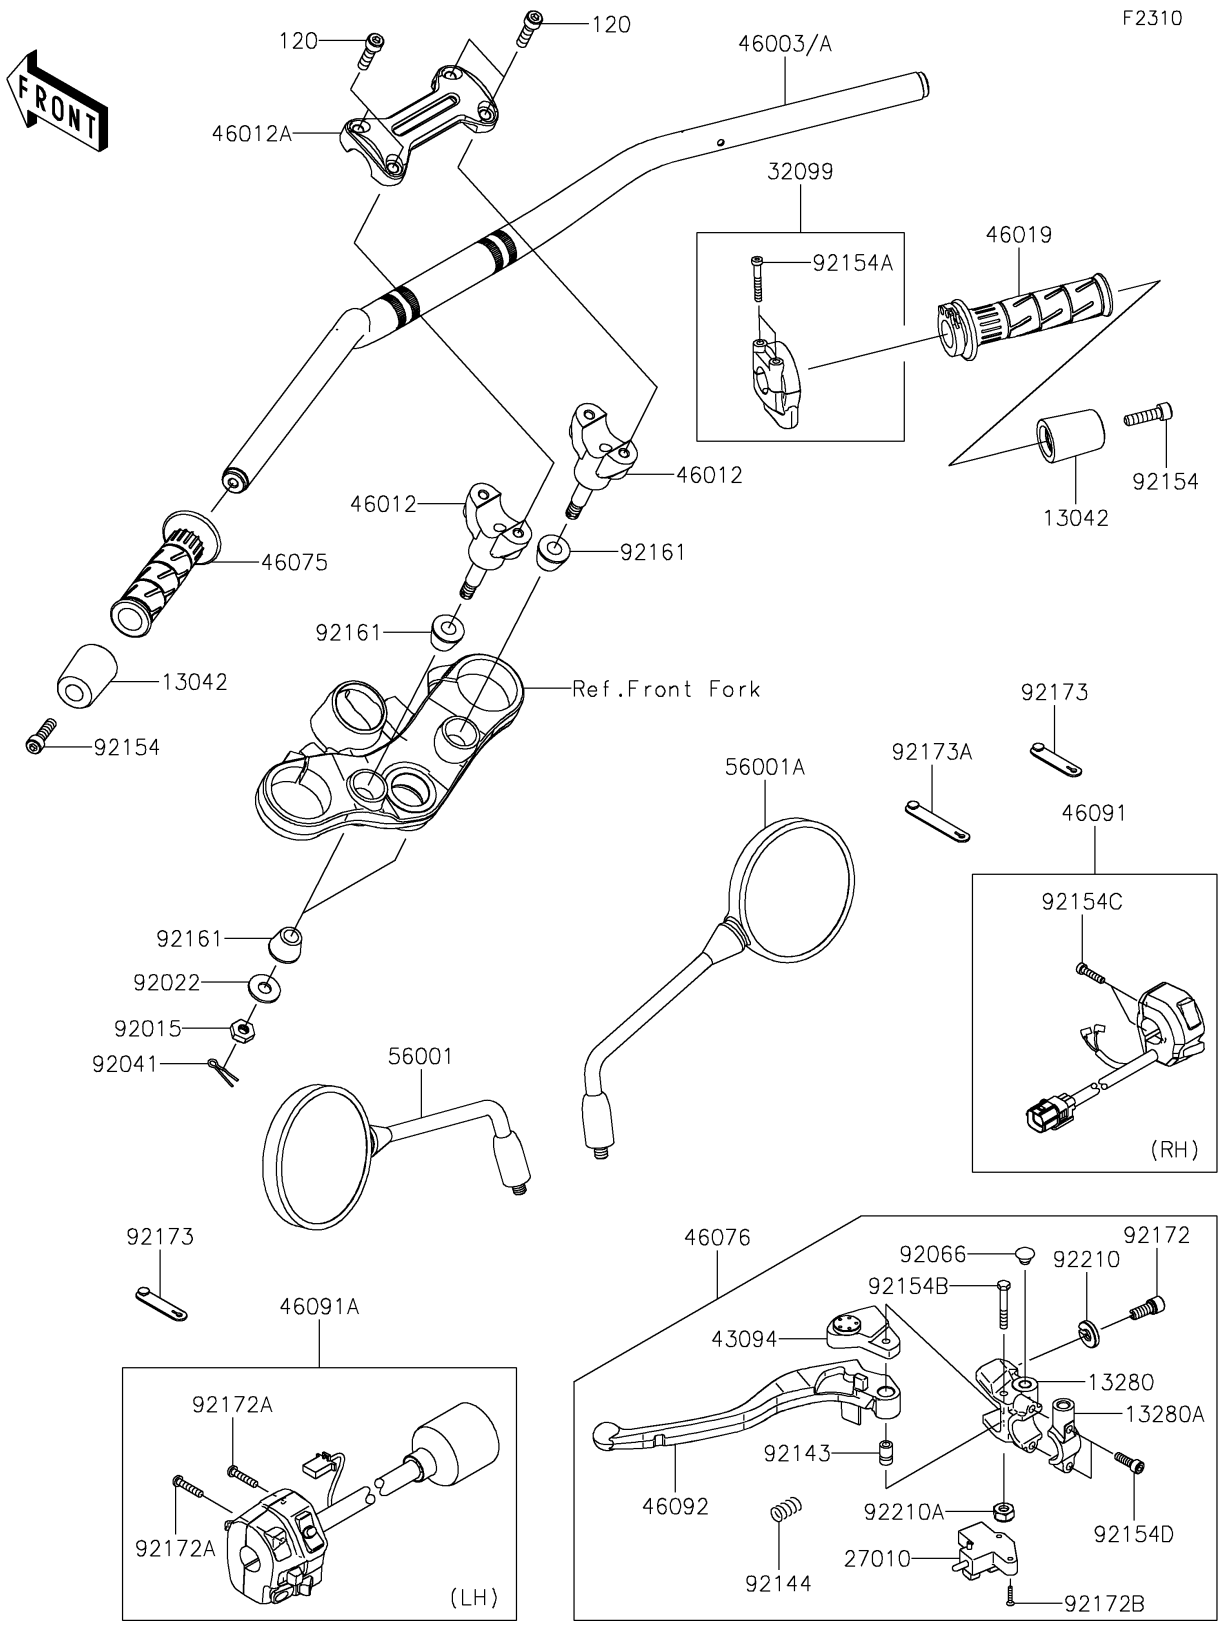

2020 Z900RS ABS PARTS DIAGRAM

Handlebar