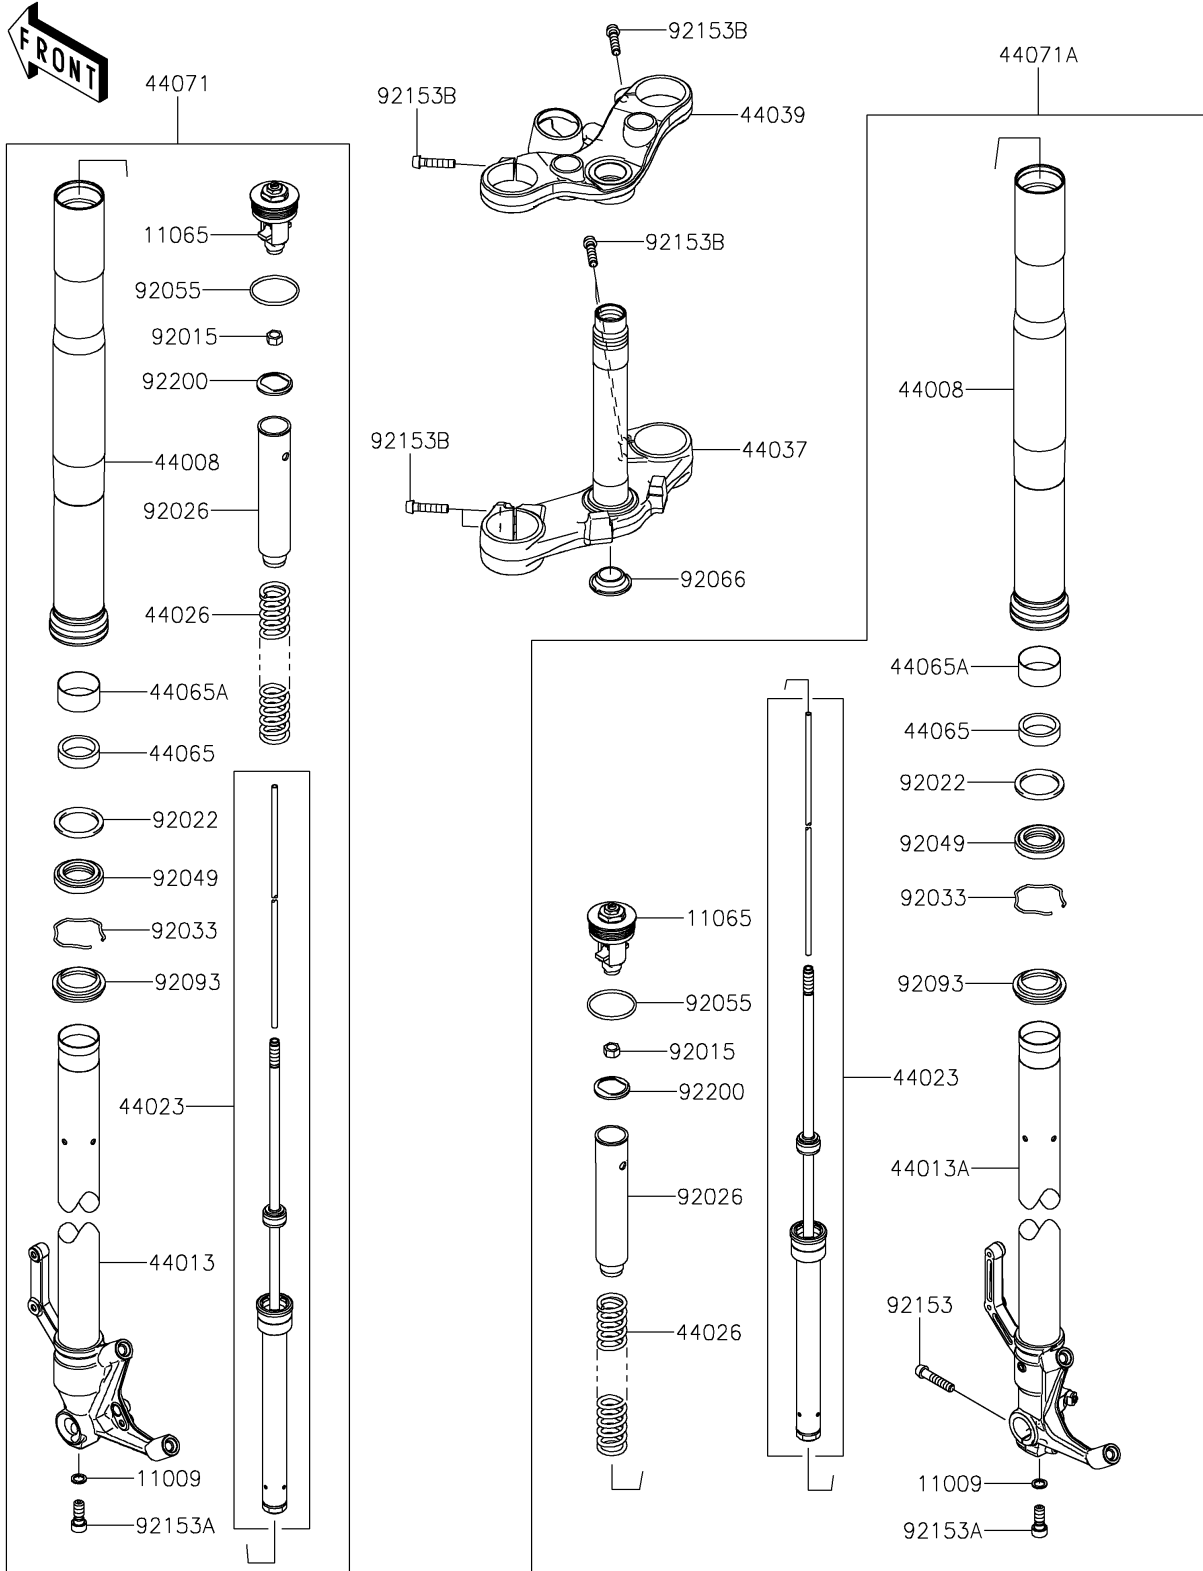

# 2019 Z900RS ABS PARTS DIAGRAM

Front Fork

F2340

# 2019 Z900RS ABS PARTS LIST

Front Fork

ITEM NAME	PART NUMBER	QUANTITY
-----------	-------------	----------