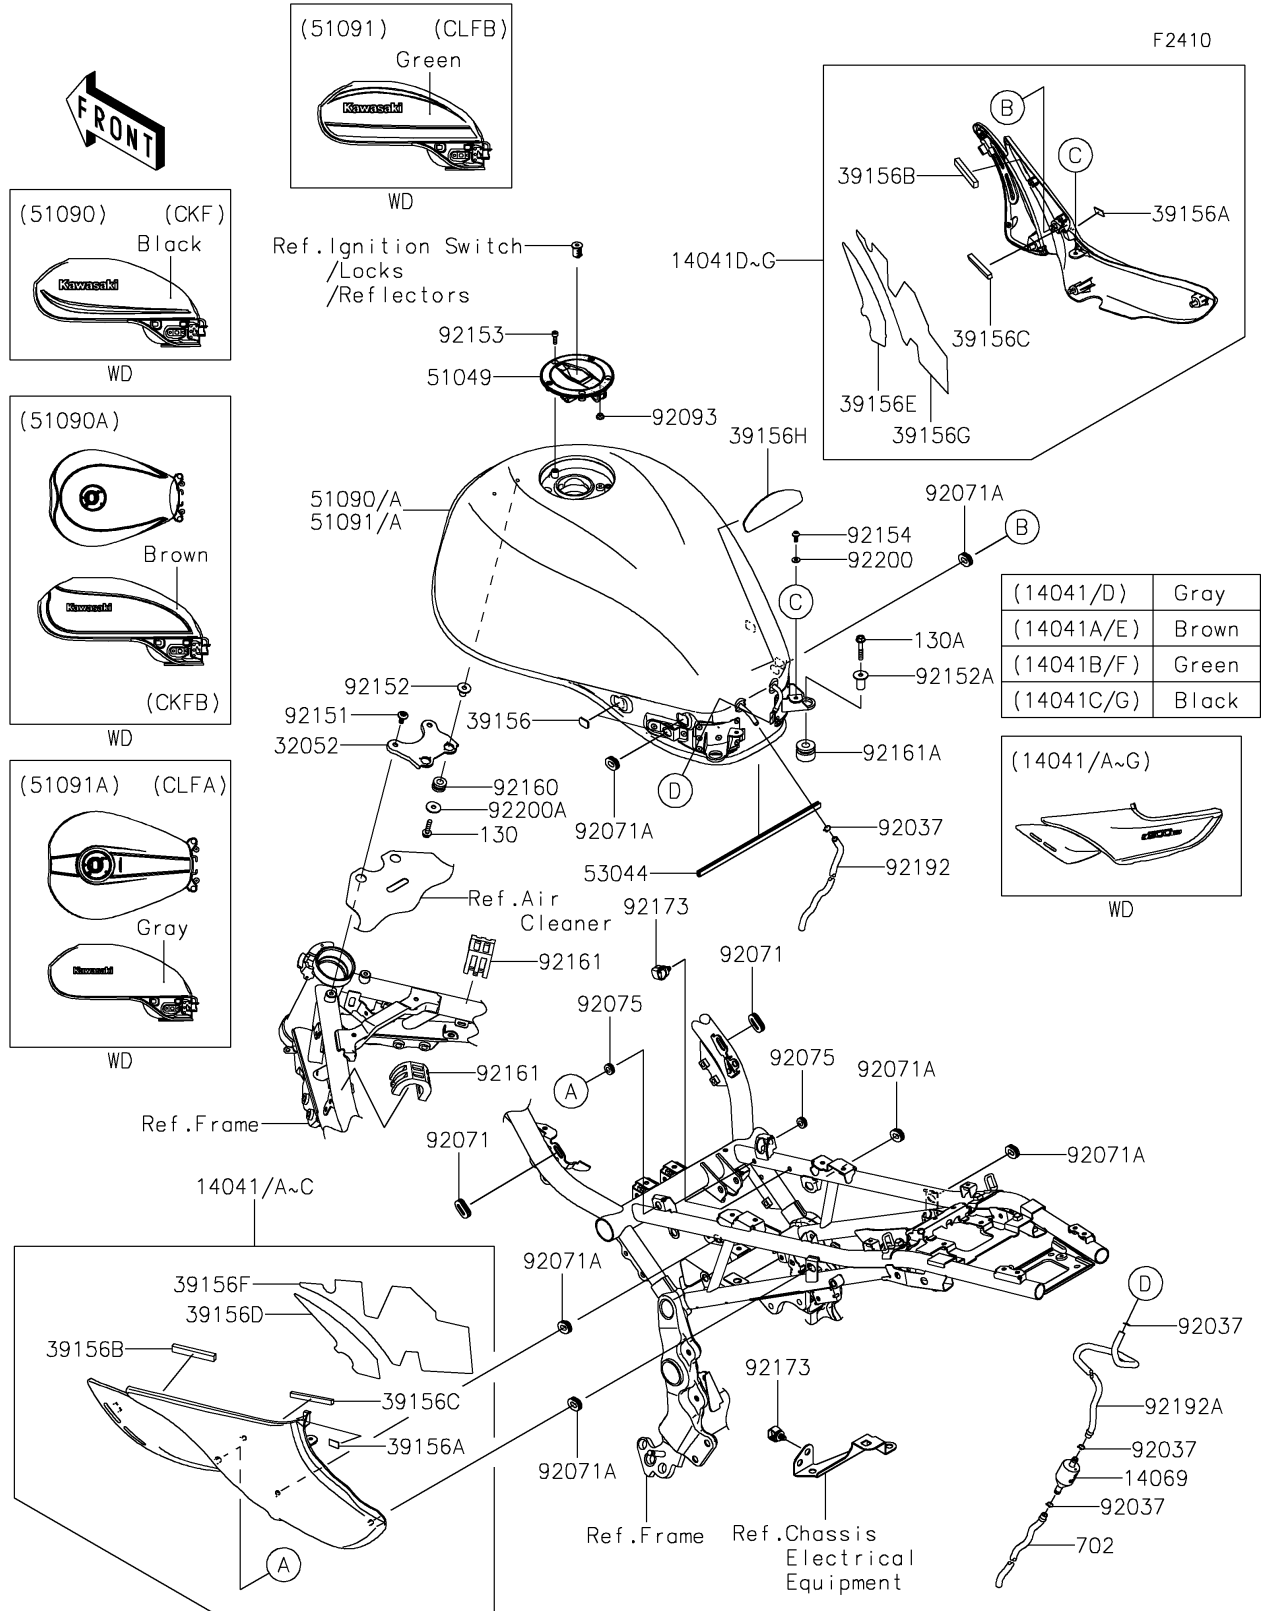

2020 Z900RS ABS PARTS DIAGRAM

Fuel Tank(CN,US)

2020 Z900RS ABS PARTS LIST

Fuel Tank(CN,US)

ITEM NAME	PART NUMBER	QUANTITY
COVER-SIDE,LH,C.GREEN (Ref # 14041C)	14041-5101-65G	1
COVER-SIDE,RH,C.GREEN (Ref # 14041F)	14041-5102-65G	1
TANK-COMP-FUEL,C.GREEN (Ref # 51091)	51091-5033-65G	1