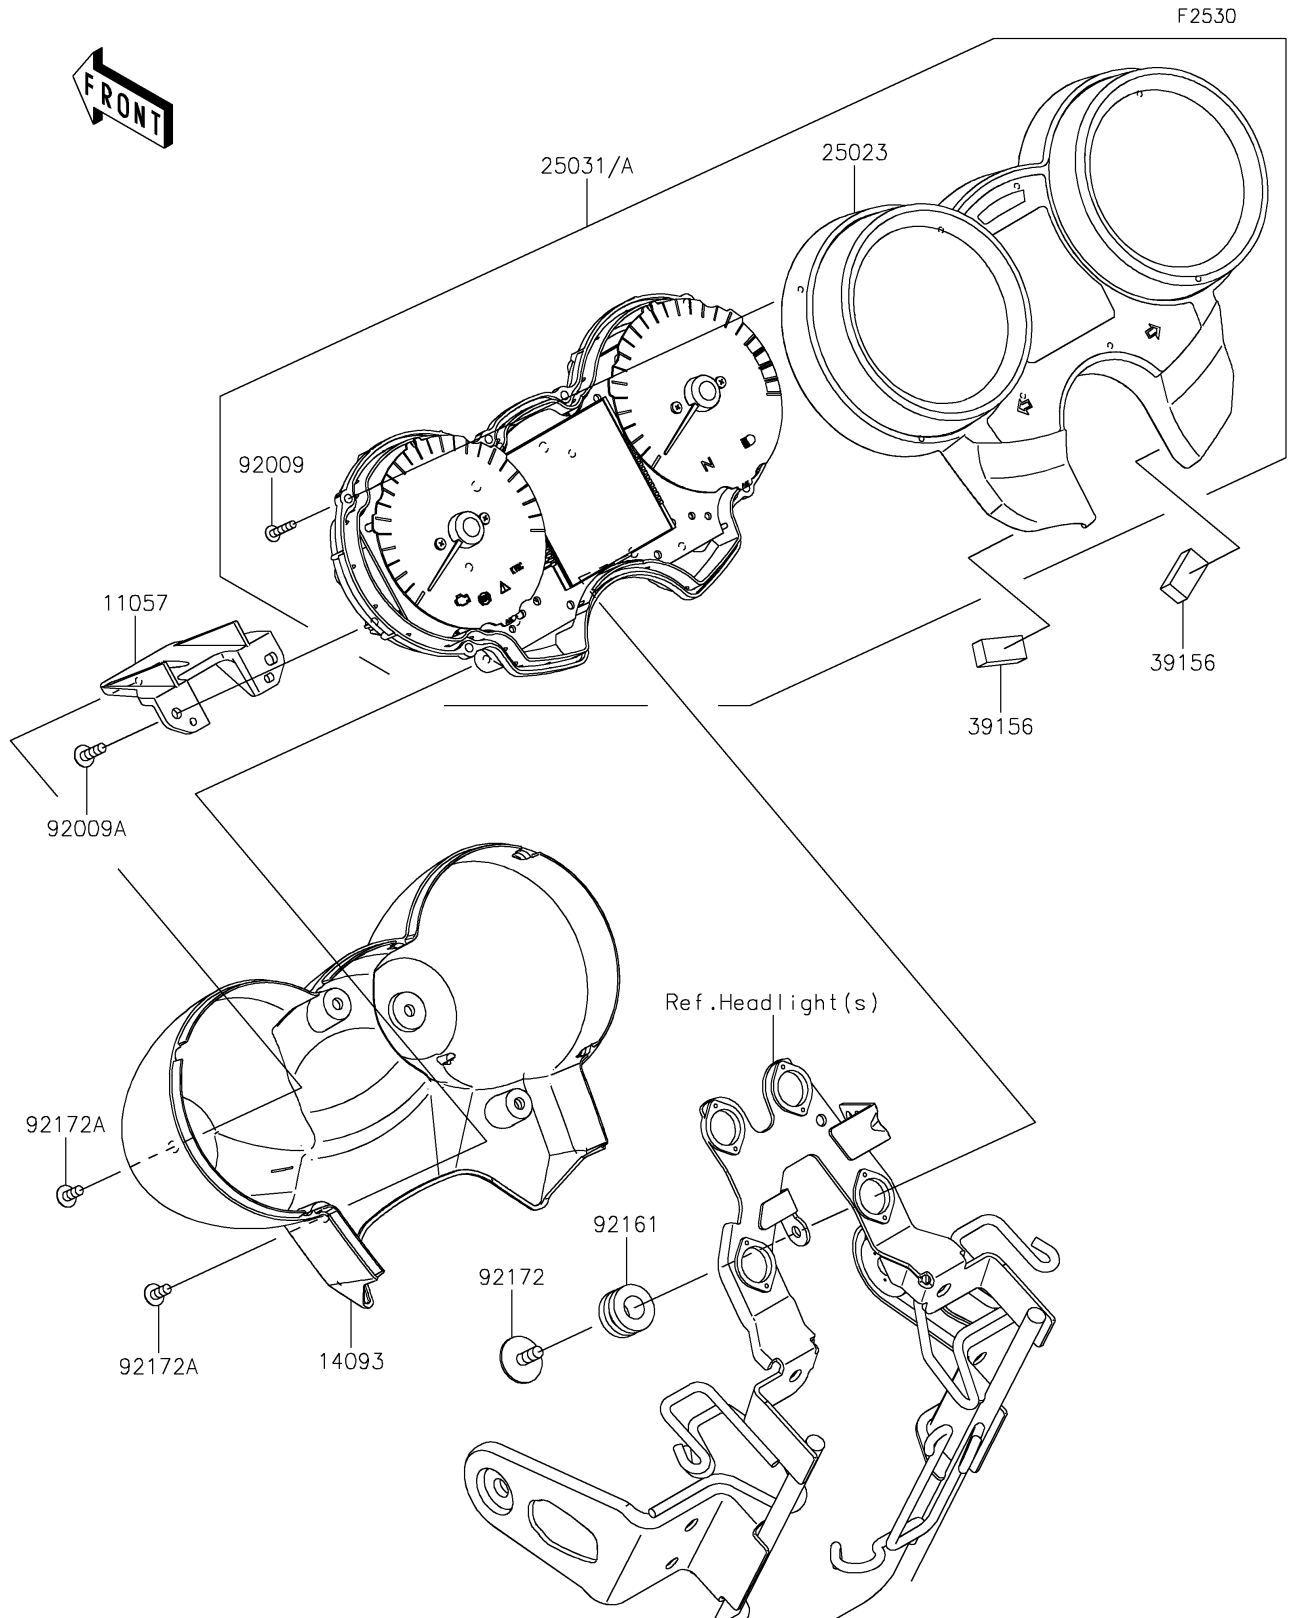

# 2020 Z900RS ABS PARTS DIAGRAM

Meter(s)

## 2020 Z900RS ABS PARTS LIST

Meter(s)

ITEM NAME	PART NUMBER	QUANTITY
BRACKET (Ref # 11057)	11057-0912	1
COVER (Ref # 14093)	14093-0628	1
COVER-METER CASE,UPP (Ref # 25023)	25023-0144	1
PAD,10X20X8 (Ref # 39156)	39156-2294	2
SCREW,TAPPING,3X16 (Ref # 92009)	92009-1391	8
SCREW,TAPPING,4X14 (Ref # 92009A)	92009-1792	2
DAMPER,10X20X12 (Ref # 92161)	92161-2102	4
SCREW,TAPPING,WP,5X14 (Ref # 92172)	92172-0441	4
SCREW,4X10 (Ref # 92172A)	92172-1221	5