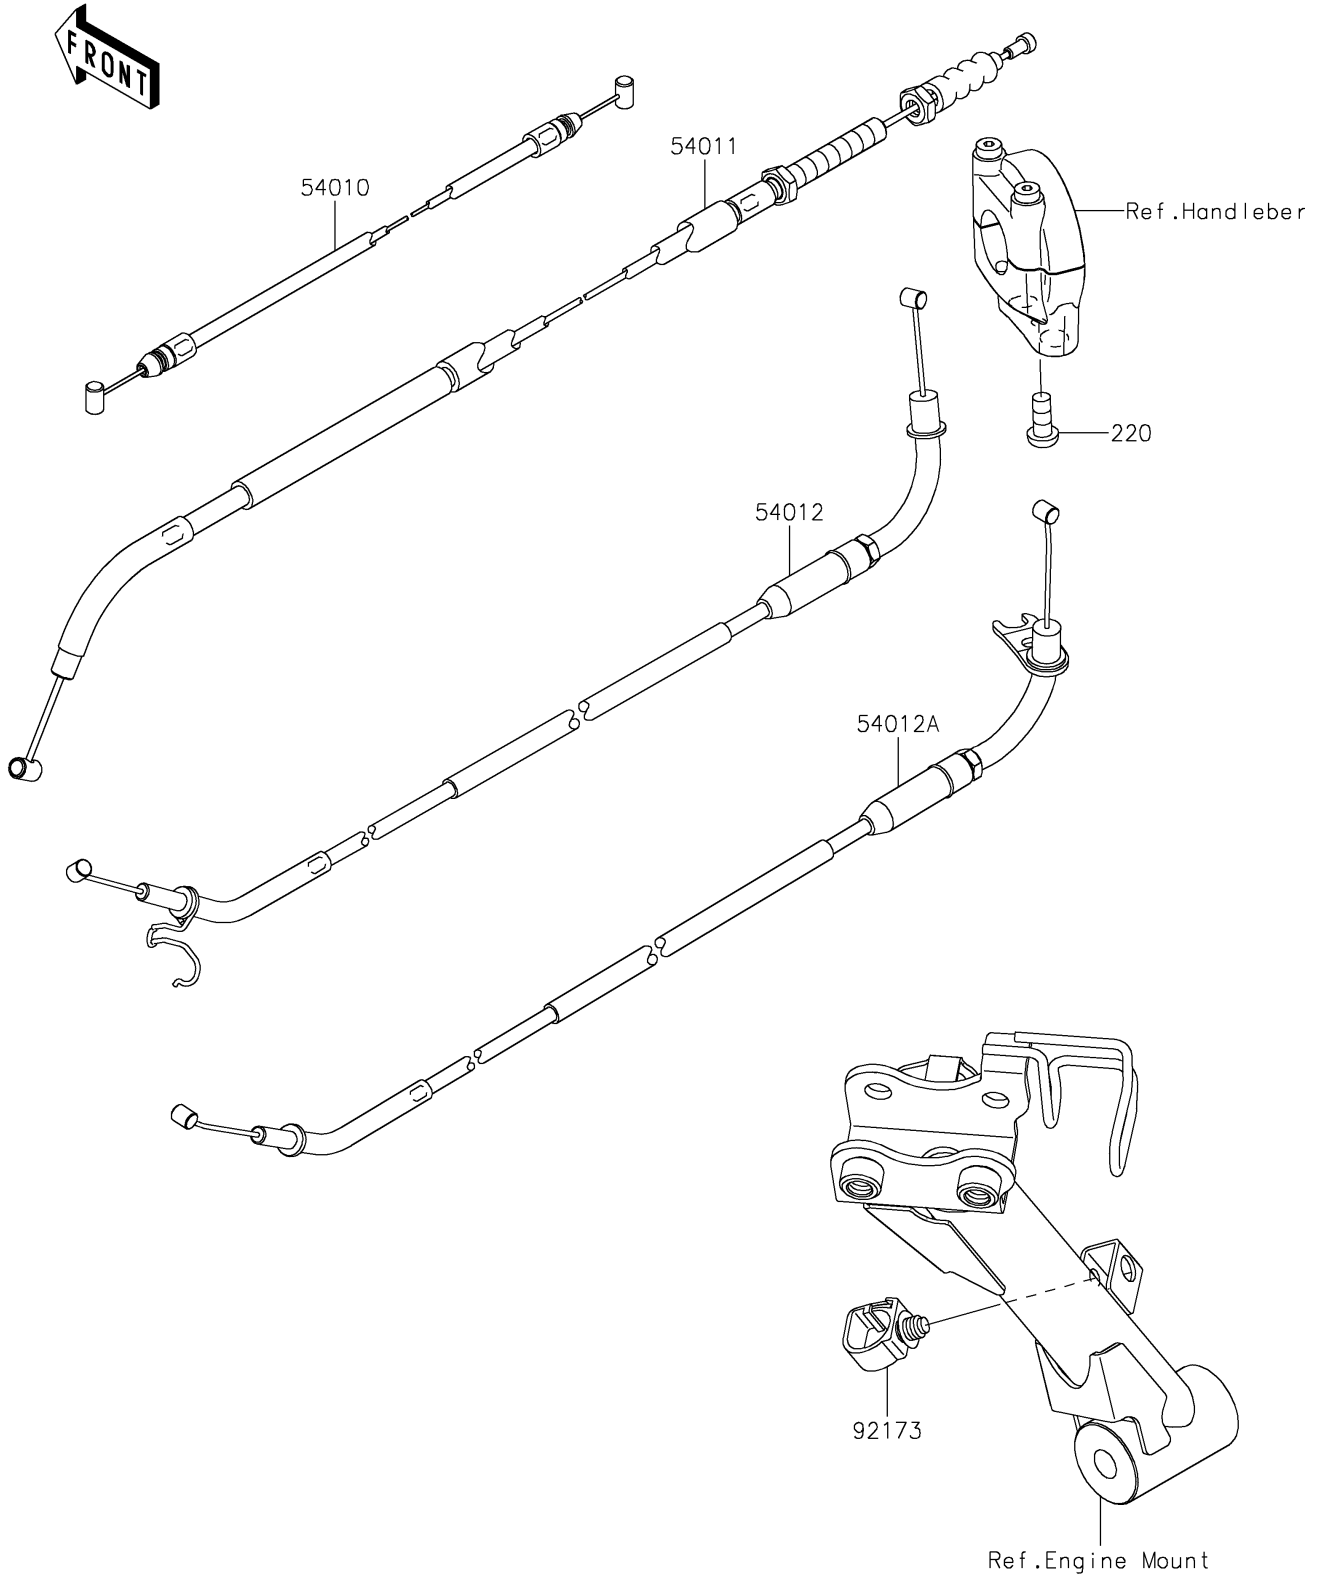

2019 Z900RS ABS PARTS DIAGRAM

Cables

F2540

2019 Z900RS ABS PARTS LIST

Cables

ITEM NAME	PART NUMBER	QUANTITY
-----------	-------------	----------