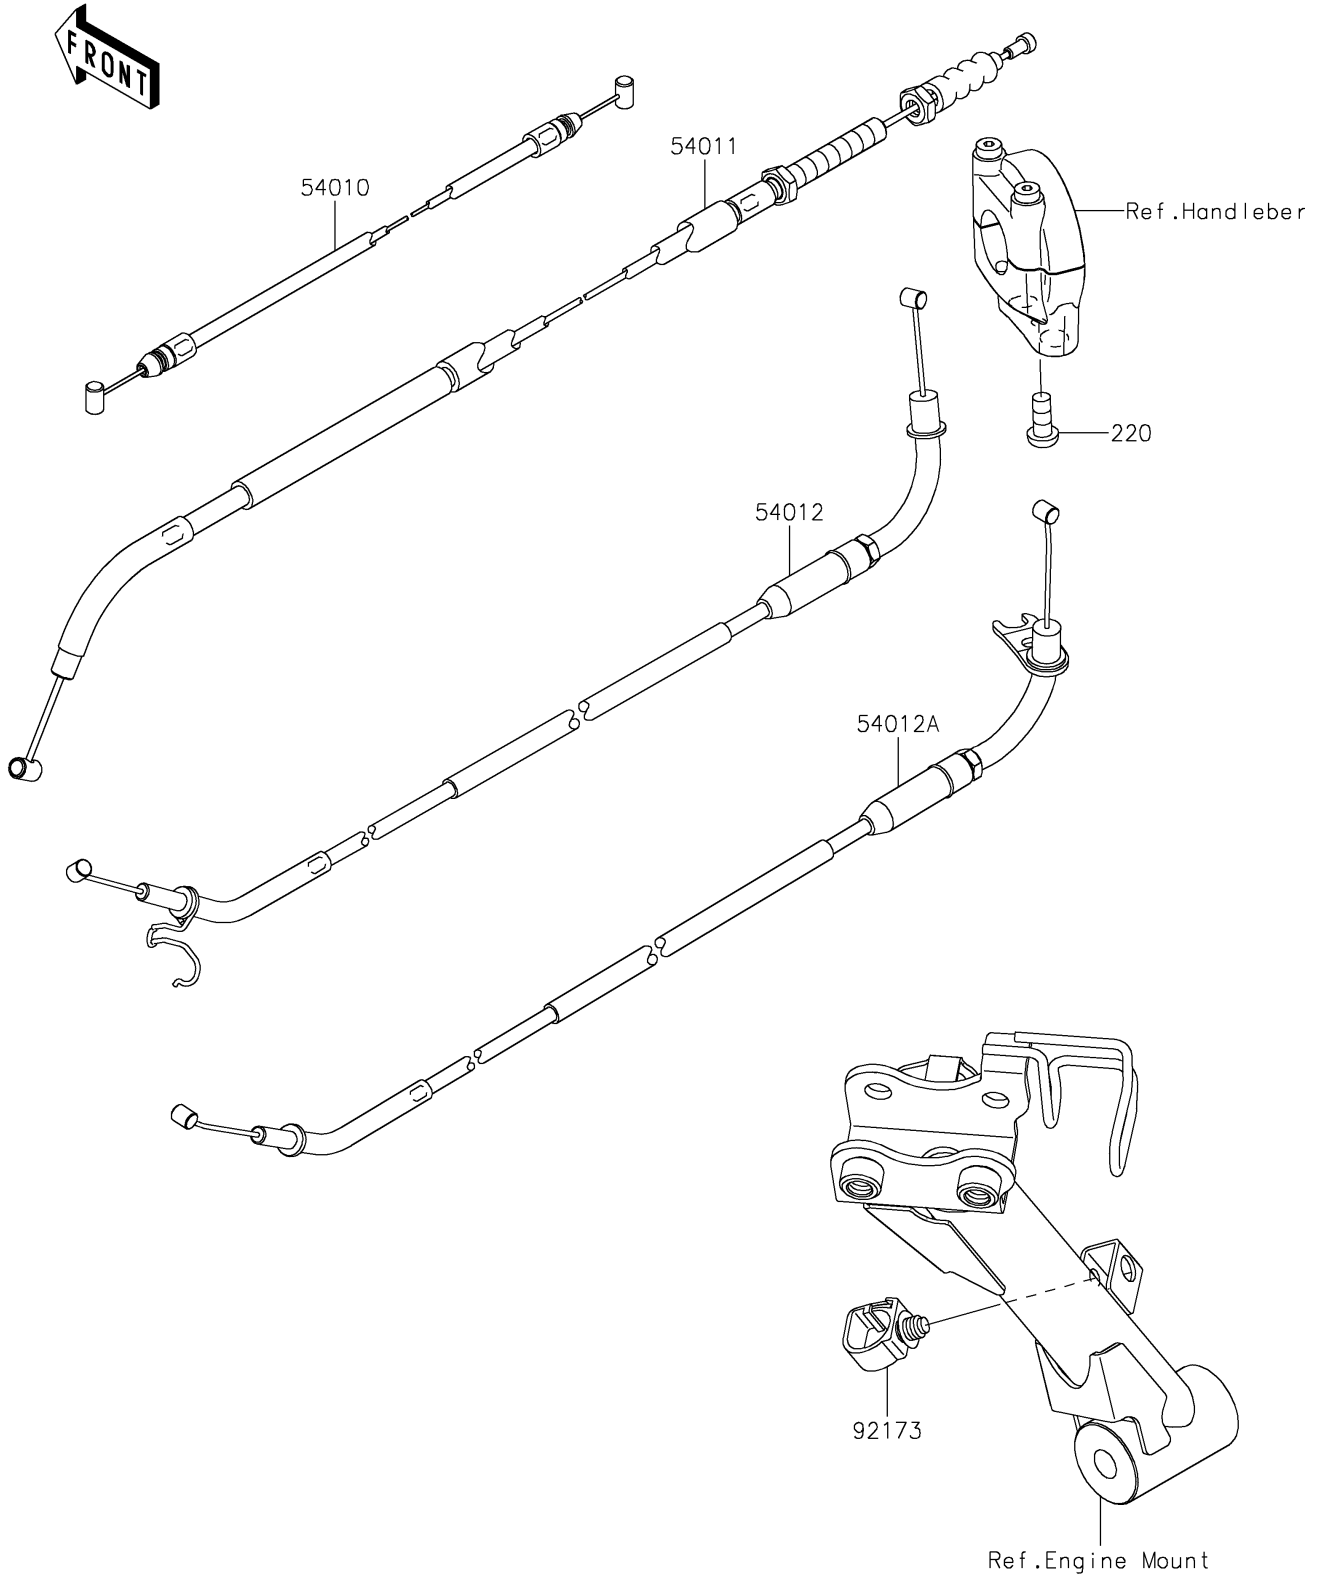

# 2019 Z900RS ABS PARTS DIAGRAM

Cables

F2540

## 2019 Z900RS ABS PARTS LIST

### Cables

ITEM NAME	PART NUMBER	QUANTITY
CABLE,SEAT LOCK (Ref # 54010)	54010-0620	1
CABLE-CLUTCH (Ref # 54011)	54011-0624	1
CABLE-THROTTLE,OPENING (Ref # 54012)	54012-0656	1
CABLE-THROTTLE,CLOSING (Ref # 54012A)	54012-0657	1
CLAMP,HOLDER CLIP (Ref # 92173)	92173-0868	1
SCREW-PAN-CROS,6X14 (Ref # 220)	220AB0614	1