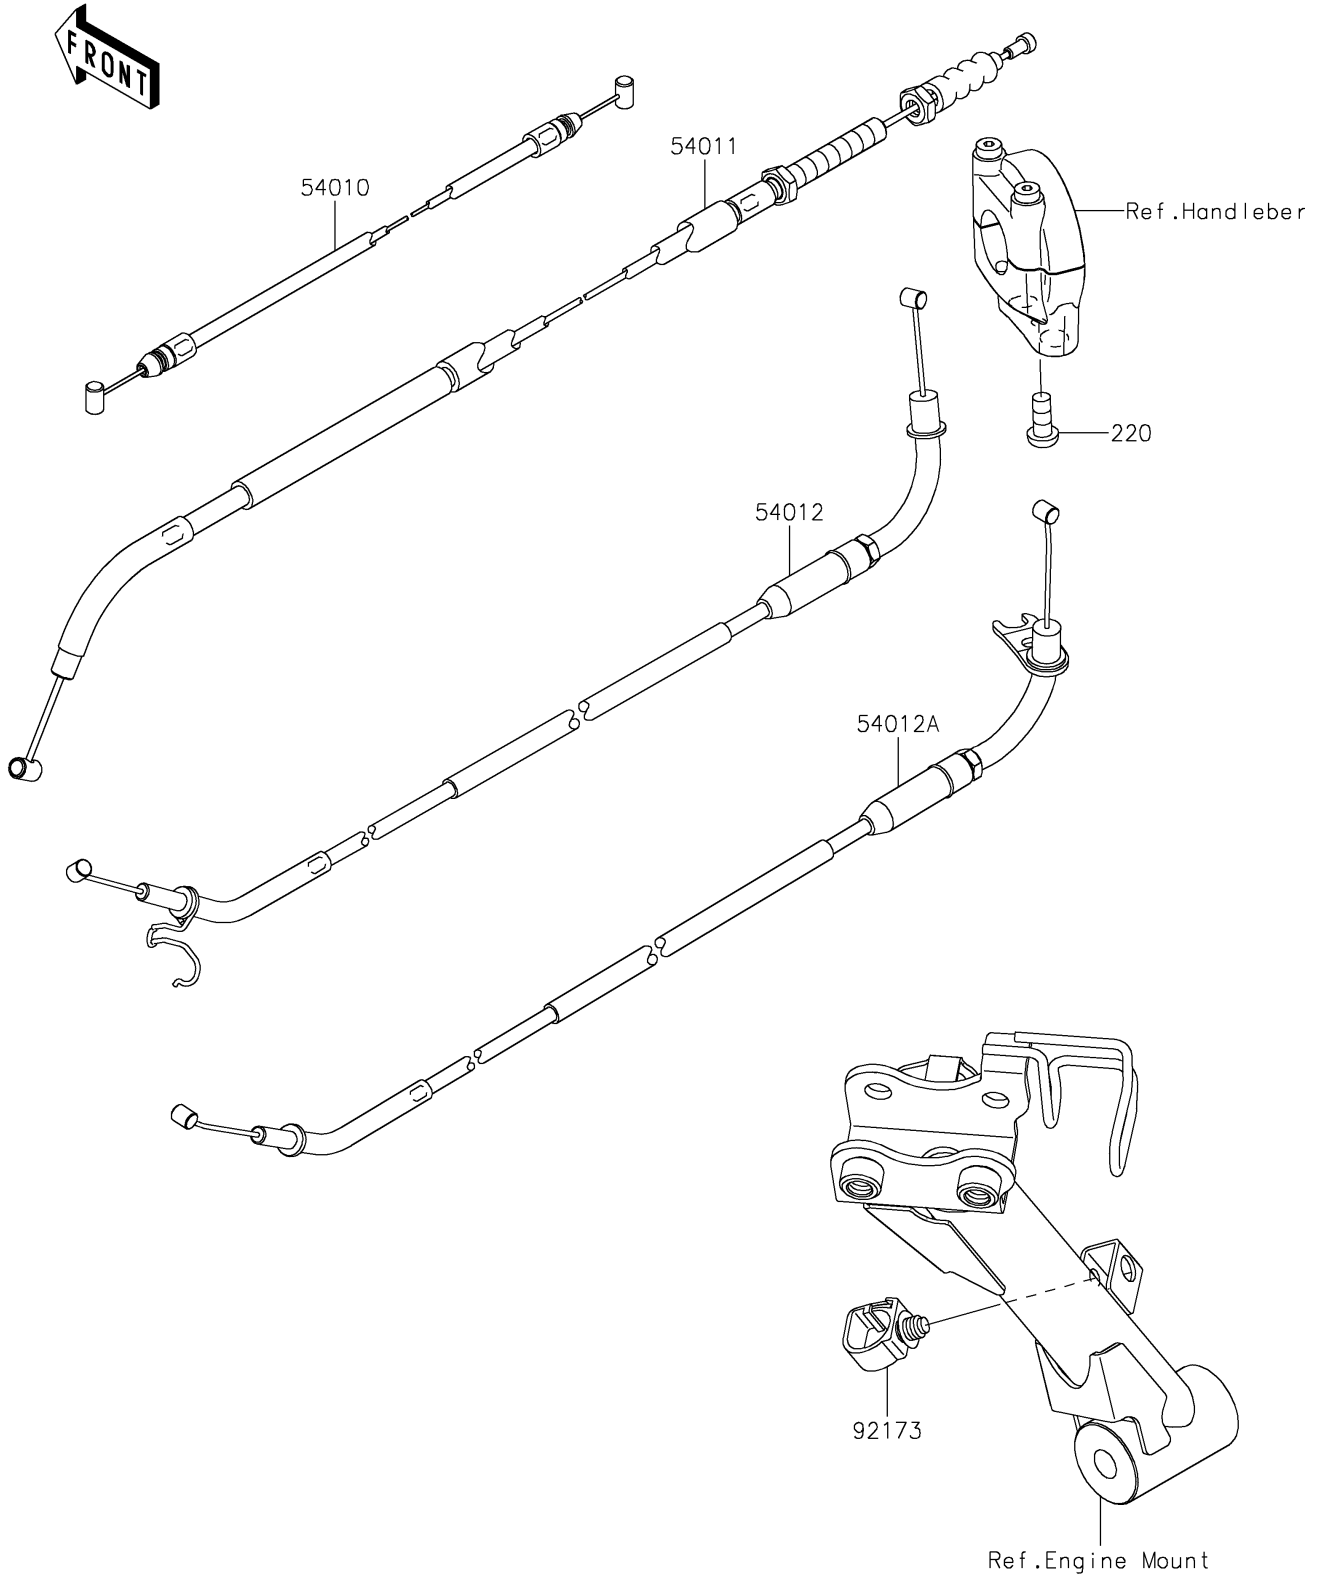

2019 Z900RS ABS PARTS DIAGRAM

Cables

F2540

2019 Z900RS ABS PARTS LIST

Cables

ITEM NAME	PART NUMBER	QUANTITY
CABLE,SEAT LOCK (Ref # 54010)	54010-0620	1
CABLE-CLUTCH (Ref # 54011)	54011-0624	1
CABLE-THROTTLE,OPENING (Ref # 54012)	54012-0656	1
CABLE-THROTTLE,CLOSING (Ref # 54012A)	54012-0657	1
CLAMP,HOLDER CLIP (Ref # 92173)	92173-0868	1
SCREW-PAN-CROS,6X14 (Ref # 220)	220AB0614	1